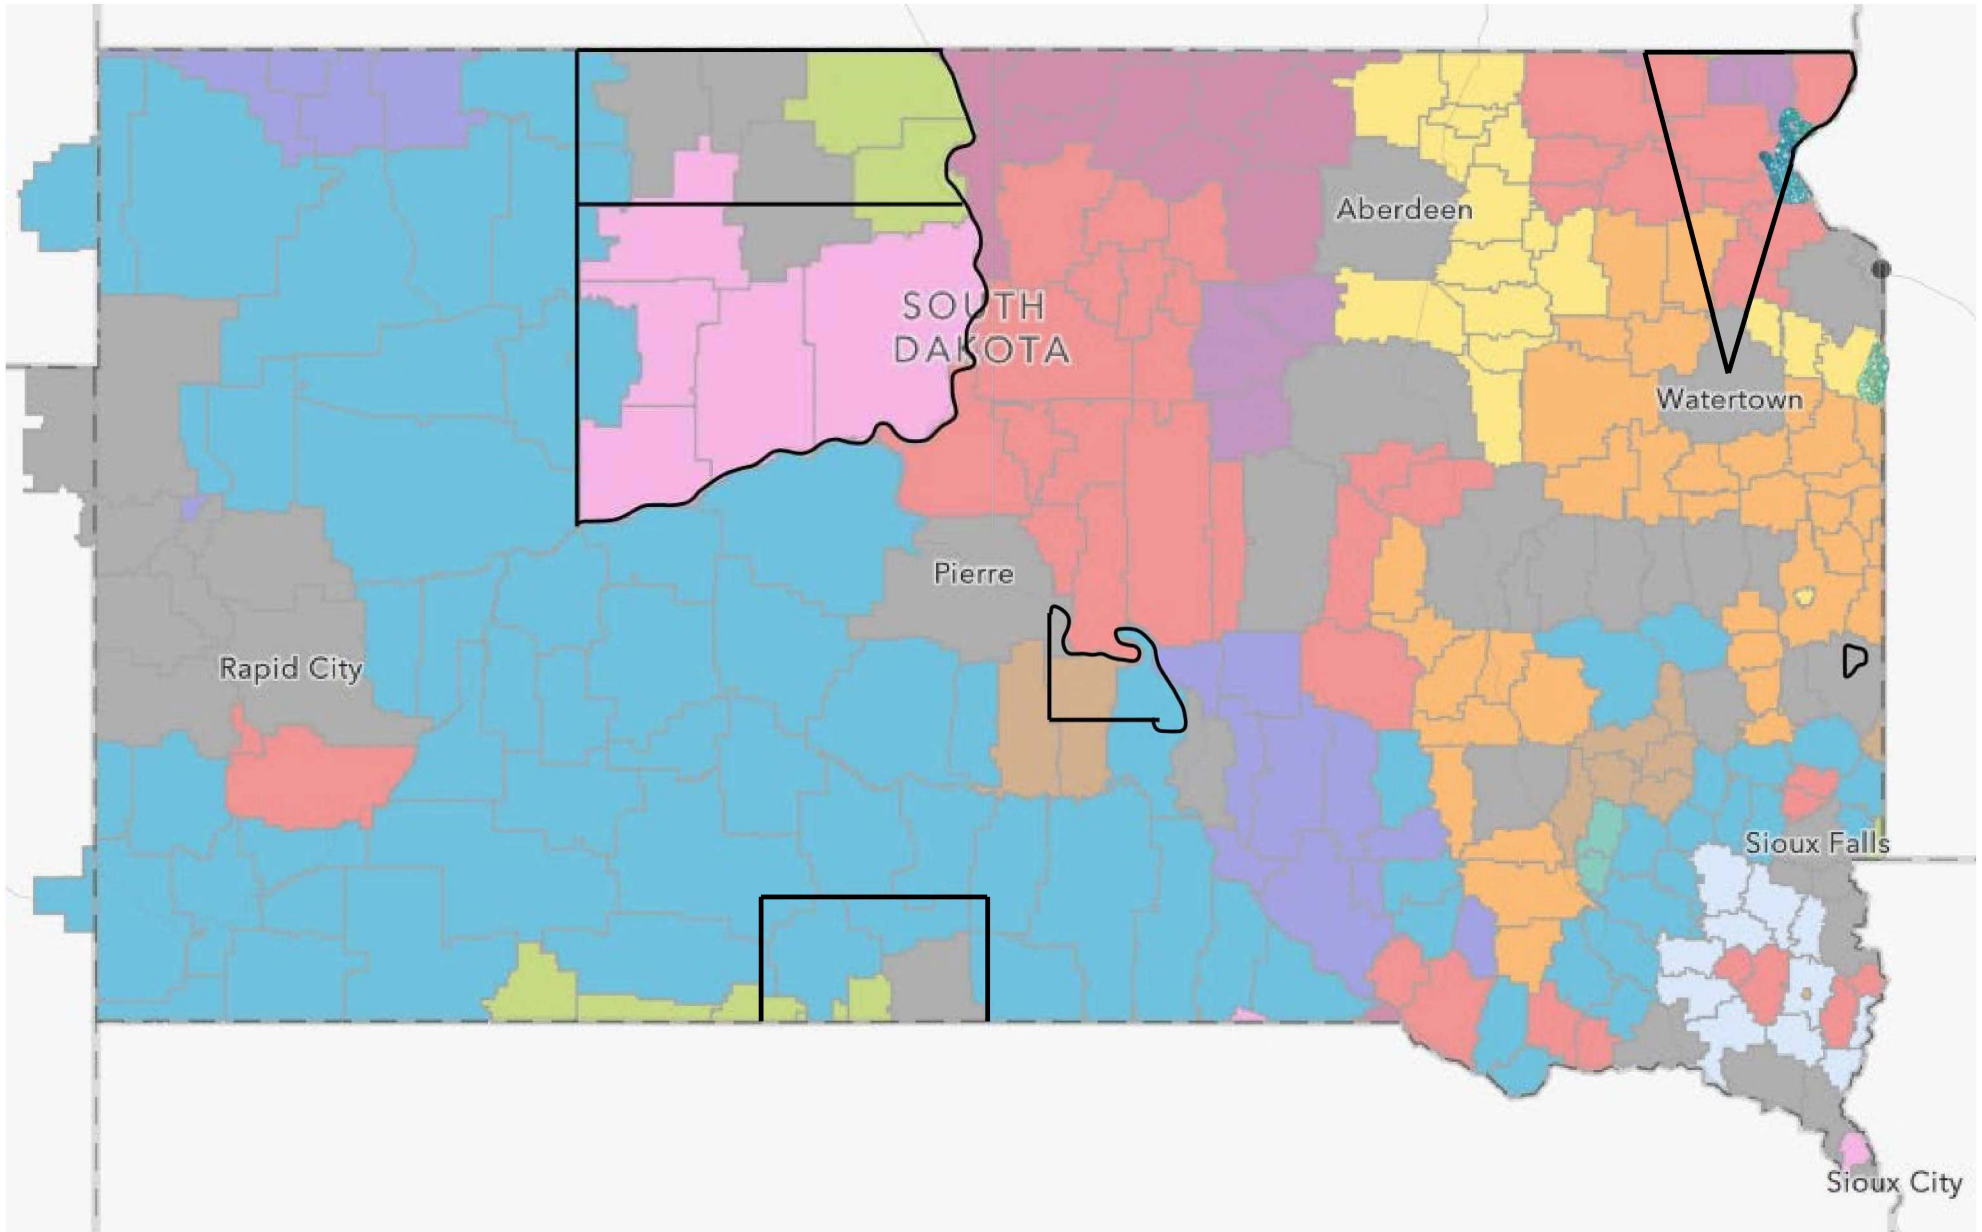

Exhibit 2-1

TRACFONE WIRELESS, INC.
SOUTH DAKOTA WIRE CENTERS AND ZIP CODES

Wire Center	Zip Code
Aberdeen	57401
Arlington	57212
Belle Fourche	57717
Canton	57013
Cavour	57324
Chamberlain	57325
Colman	57017
De Smet	57231
Deadwood	57732
Elk Point	57025
Flandreau	57028
Harrisburg	57032
Hill City	57745
Huron	57350
Iroquios	57353
Lake Preston	57249
Lead	57754
Madison	57042
McIntosh	57641
Milbank	57252
Miller	57362
Mitchell	57301
Morristown	57645
Ortonville	57216
Pierre	57501
Pierre	57532
Rapid City	57701
Rapid City	57703
Rapid City	57706
Rapid City	57718
Rapid City	57719
Redfield	57468
Sioux City	57049
Sioux Falls	57103
Sioux Falls	57105
Sioux Falls	57106

TRACFONE WIRELESS, INC.
SOUTH DAKOTA WIRE CENTERS AND ZIP CODES

Sioux Falls	57108
Sioux Falls	57110
Spearfish	57783
Sturgis	57785
Tea	57064
Timber Lake	57656
Valentine	57555
Vermillion	57069
Volga	57071
Watertown	57233
Whitewood	57793
Yankton	57078

 Proposed ETC service area: CenturyLink Wire Centers

(Relevant tribal lands outlined in bold to show tribal lands partially located within proposed service area)