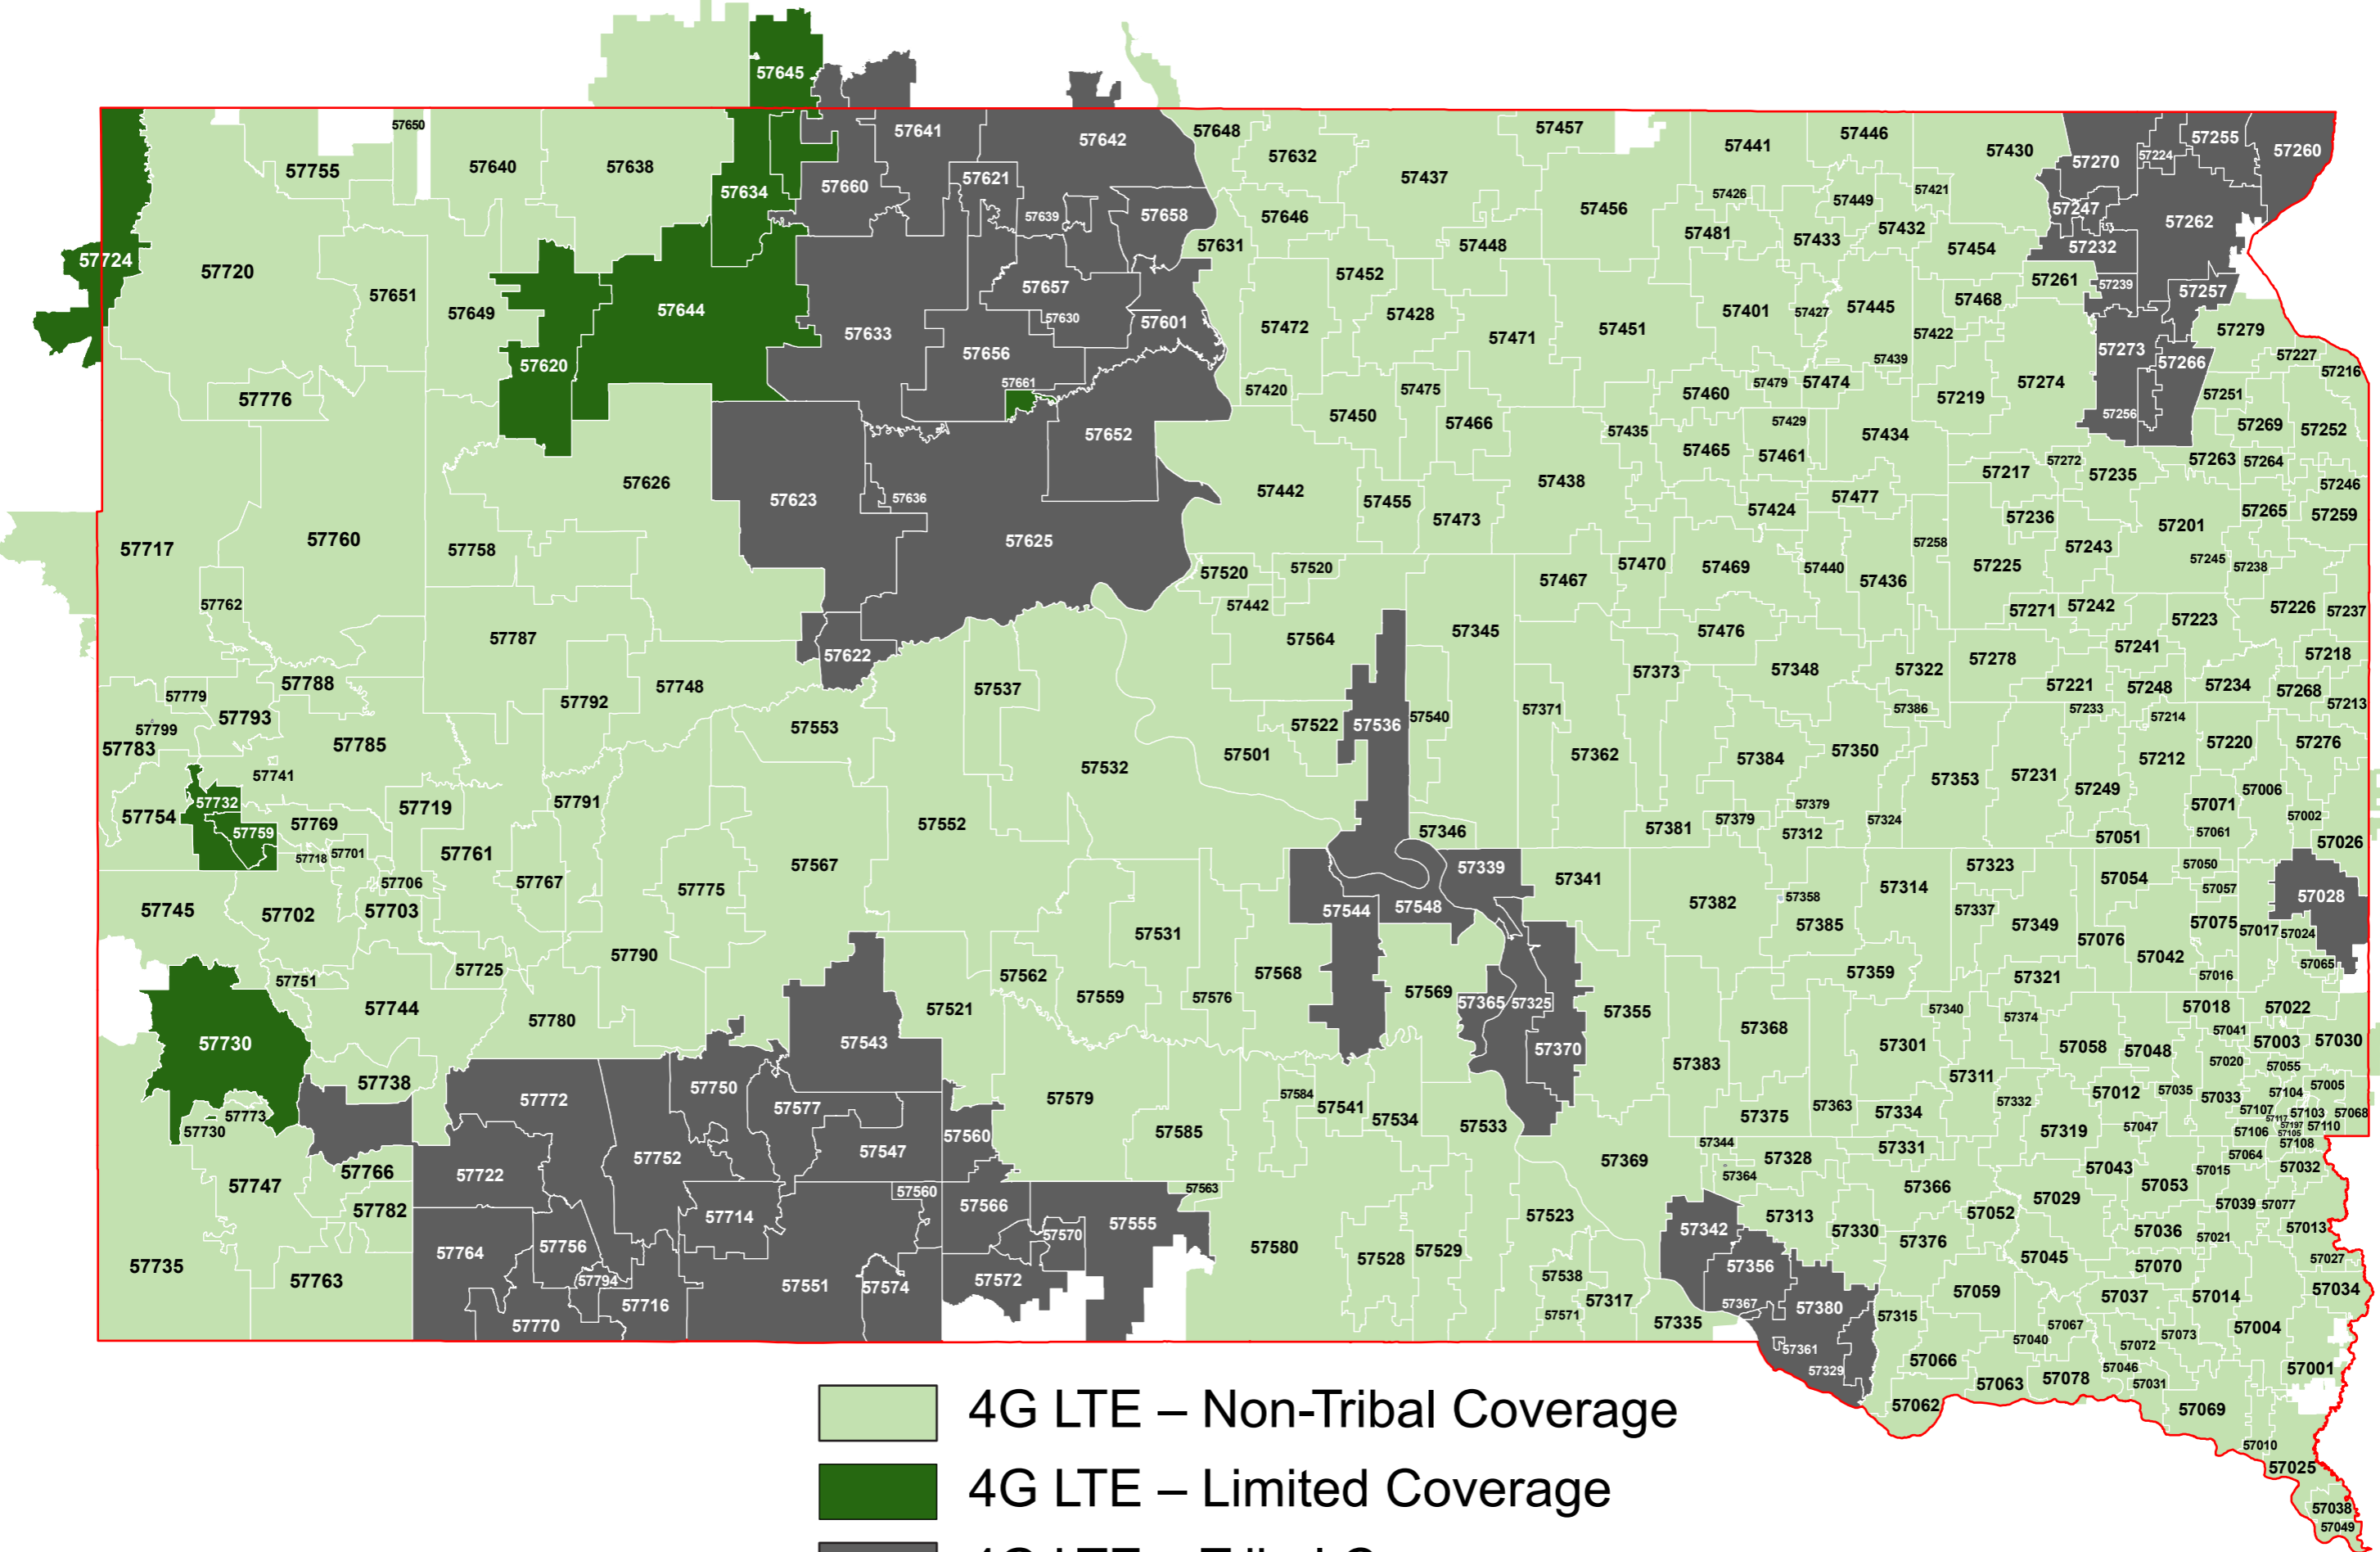

# **Exhibit 2**

# TruConnect - Lifeline Coverage Map

-  4G LTE – Non-Tribal Coverage
-  4G LTE – Limited Coverage
-  4G LTE – Tribal Coverage
-  4G LTE – Service Not Provided