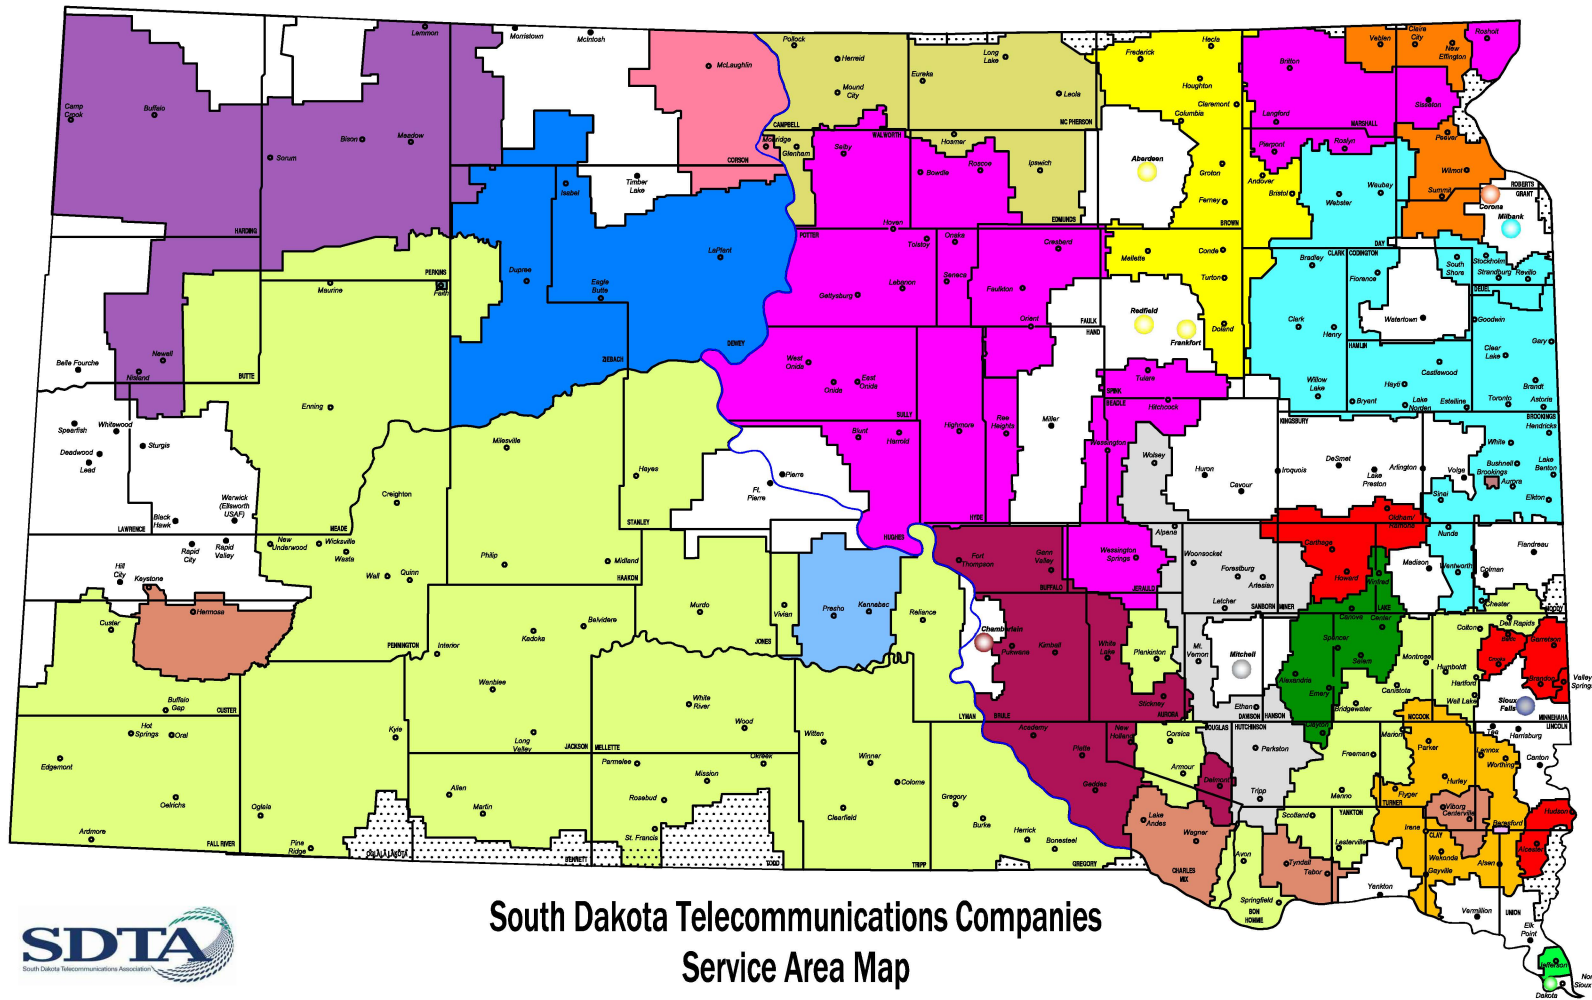

EXHIBIT 1-1

SERVICE AREA MAP

South Dakota Telecommunications Companies Service Area Map

**Published
2015**
Map Services Provided By
 VantagePoint

- | | | | | |
|--|--|--|---|---|
| <ul style="list-style-type: none"> ■ Alliance Communications Cooperative - Garretson ■ Beresford Municipal Telephone Company - Beresford ■ Cheyenne River Sioux Tribe Telephone Authority - Eagle Butte ■ Faith Municipal Telephone Company - Faith ■ Fort Randall Telephone Company - Wagner ■ Golden West Telecommunications - Wall | <ul style="list-style-type: none"> ■ Interstate Telecommunications Cooperative - Clear Lake ○ ITC (CLEC) ■ James Valley Telecommunications - Groton ○ Northern Valley Communications (CLEC) ■ Kennebec Telephone Company - Kennebec ■ Clarity Telecom d/b/a VastBroadband - Sioux Falls | <ul style="list-style-type: none"> ■ Long Lines - Jefferson ○ Long Lines (CLEC) ■ Midstate Communications - Kimball ○ Midstate Communications (CLEC) ○ RC Technologies - New Effington ○ RC Technologies (CLEC) ■ Santel Communications Cooperative - Woonsocket ○ Mitchell Telecom (CLEC) | <ul style="list-style-type: none"> ■ Swiftel Communications - Brookings ■ TrioTel Communications - Salem ■ Valley Telecommunications Cooperative - Herried ■ Venture Communications Cooperative - Highmore ■ West River Cooperative Telephone Company - Bison ■ West River Telecommunications Cooperative - Hazen, ND | <ul style="list-style-type: none"> CenturyLink Other Companies ● SDN Communications Base of Operations |
|--|--|--|---|---|