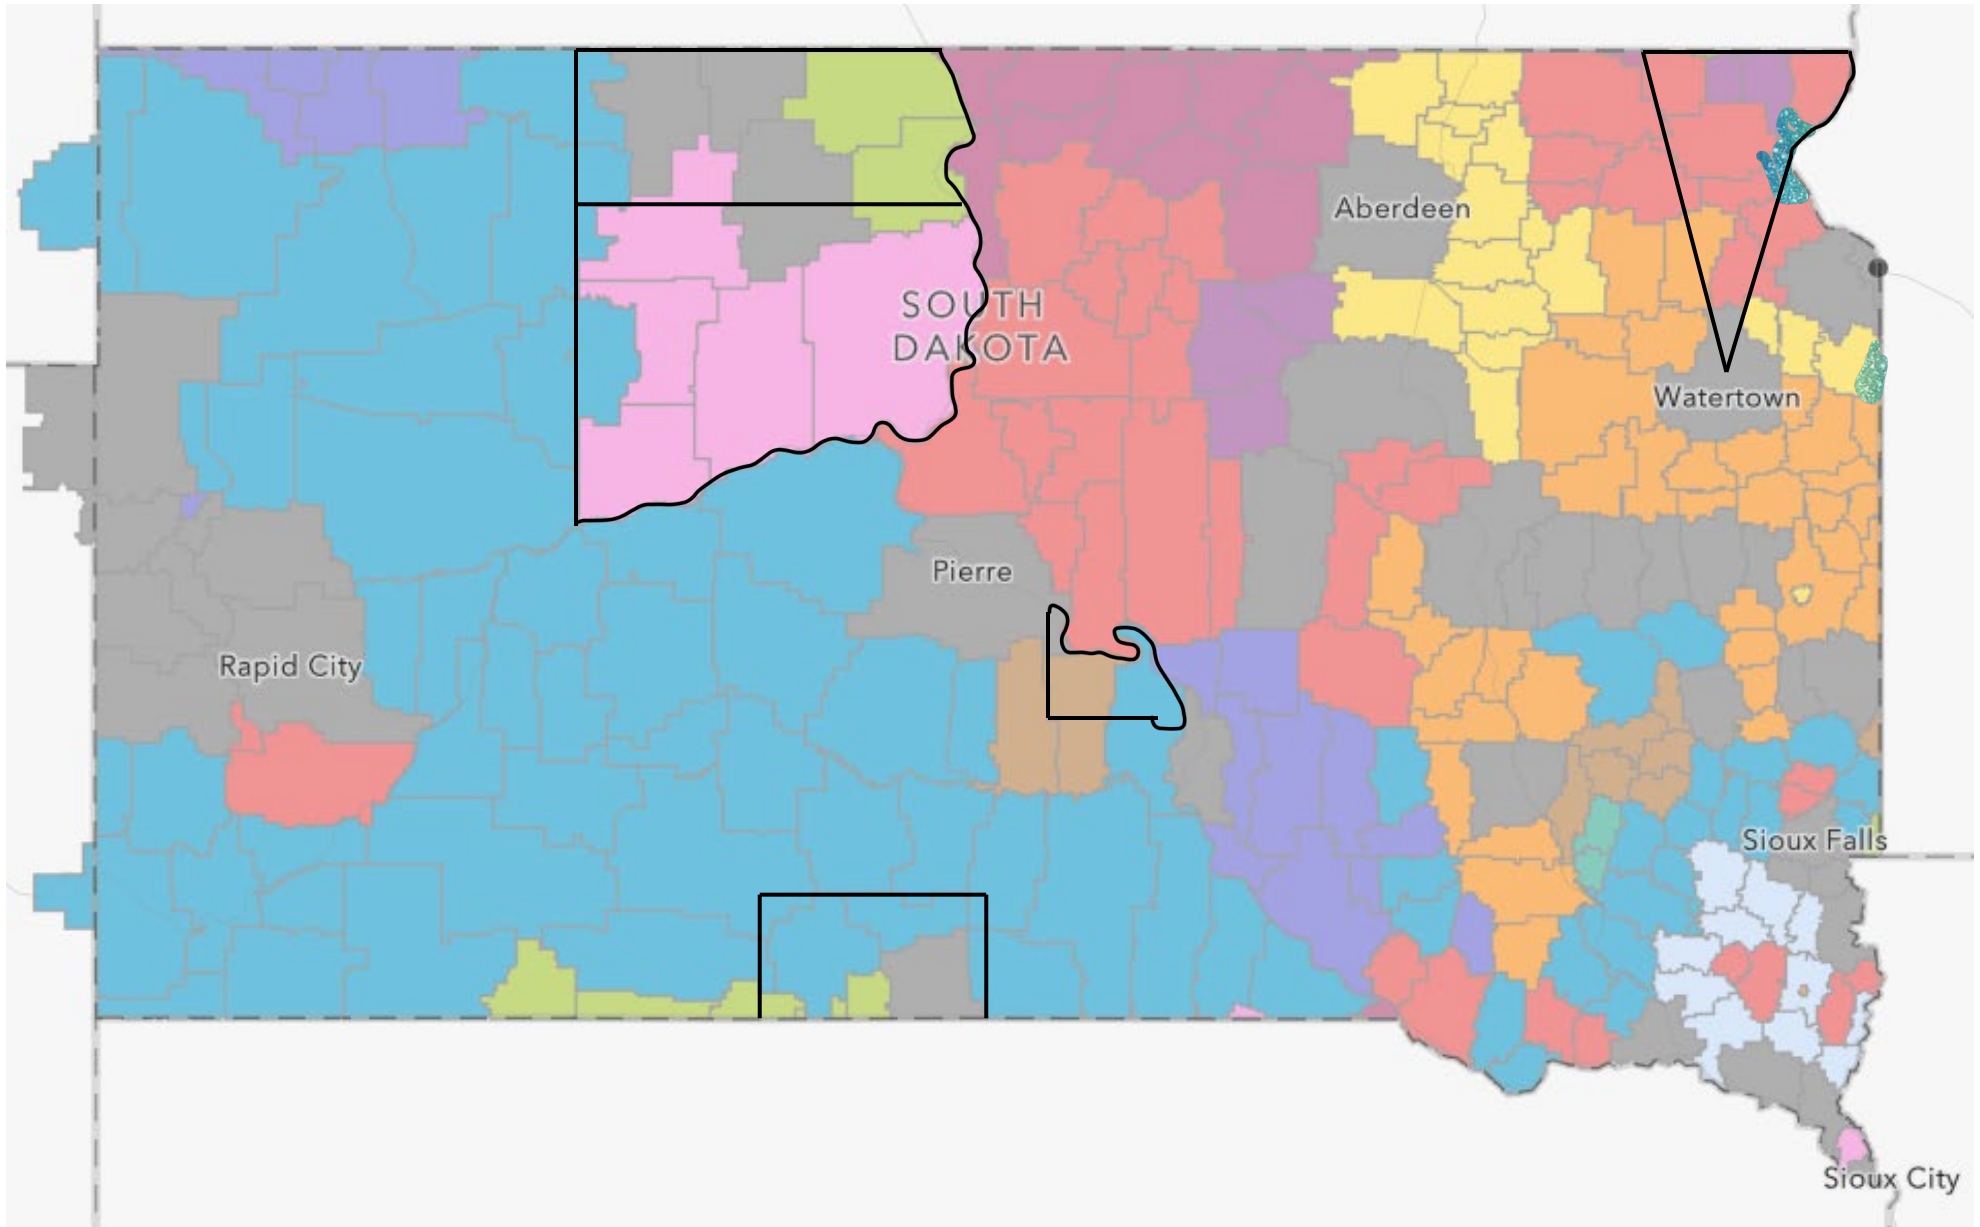

EXHIBIT A

Service Area Map with Tribal Area Boundaries

Proposed ETC service area: CenturyLink Wire Centers

(Relevant tribal lands outlined in bold to show tribal lands partially located within proposed service area)