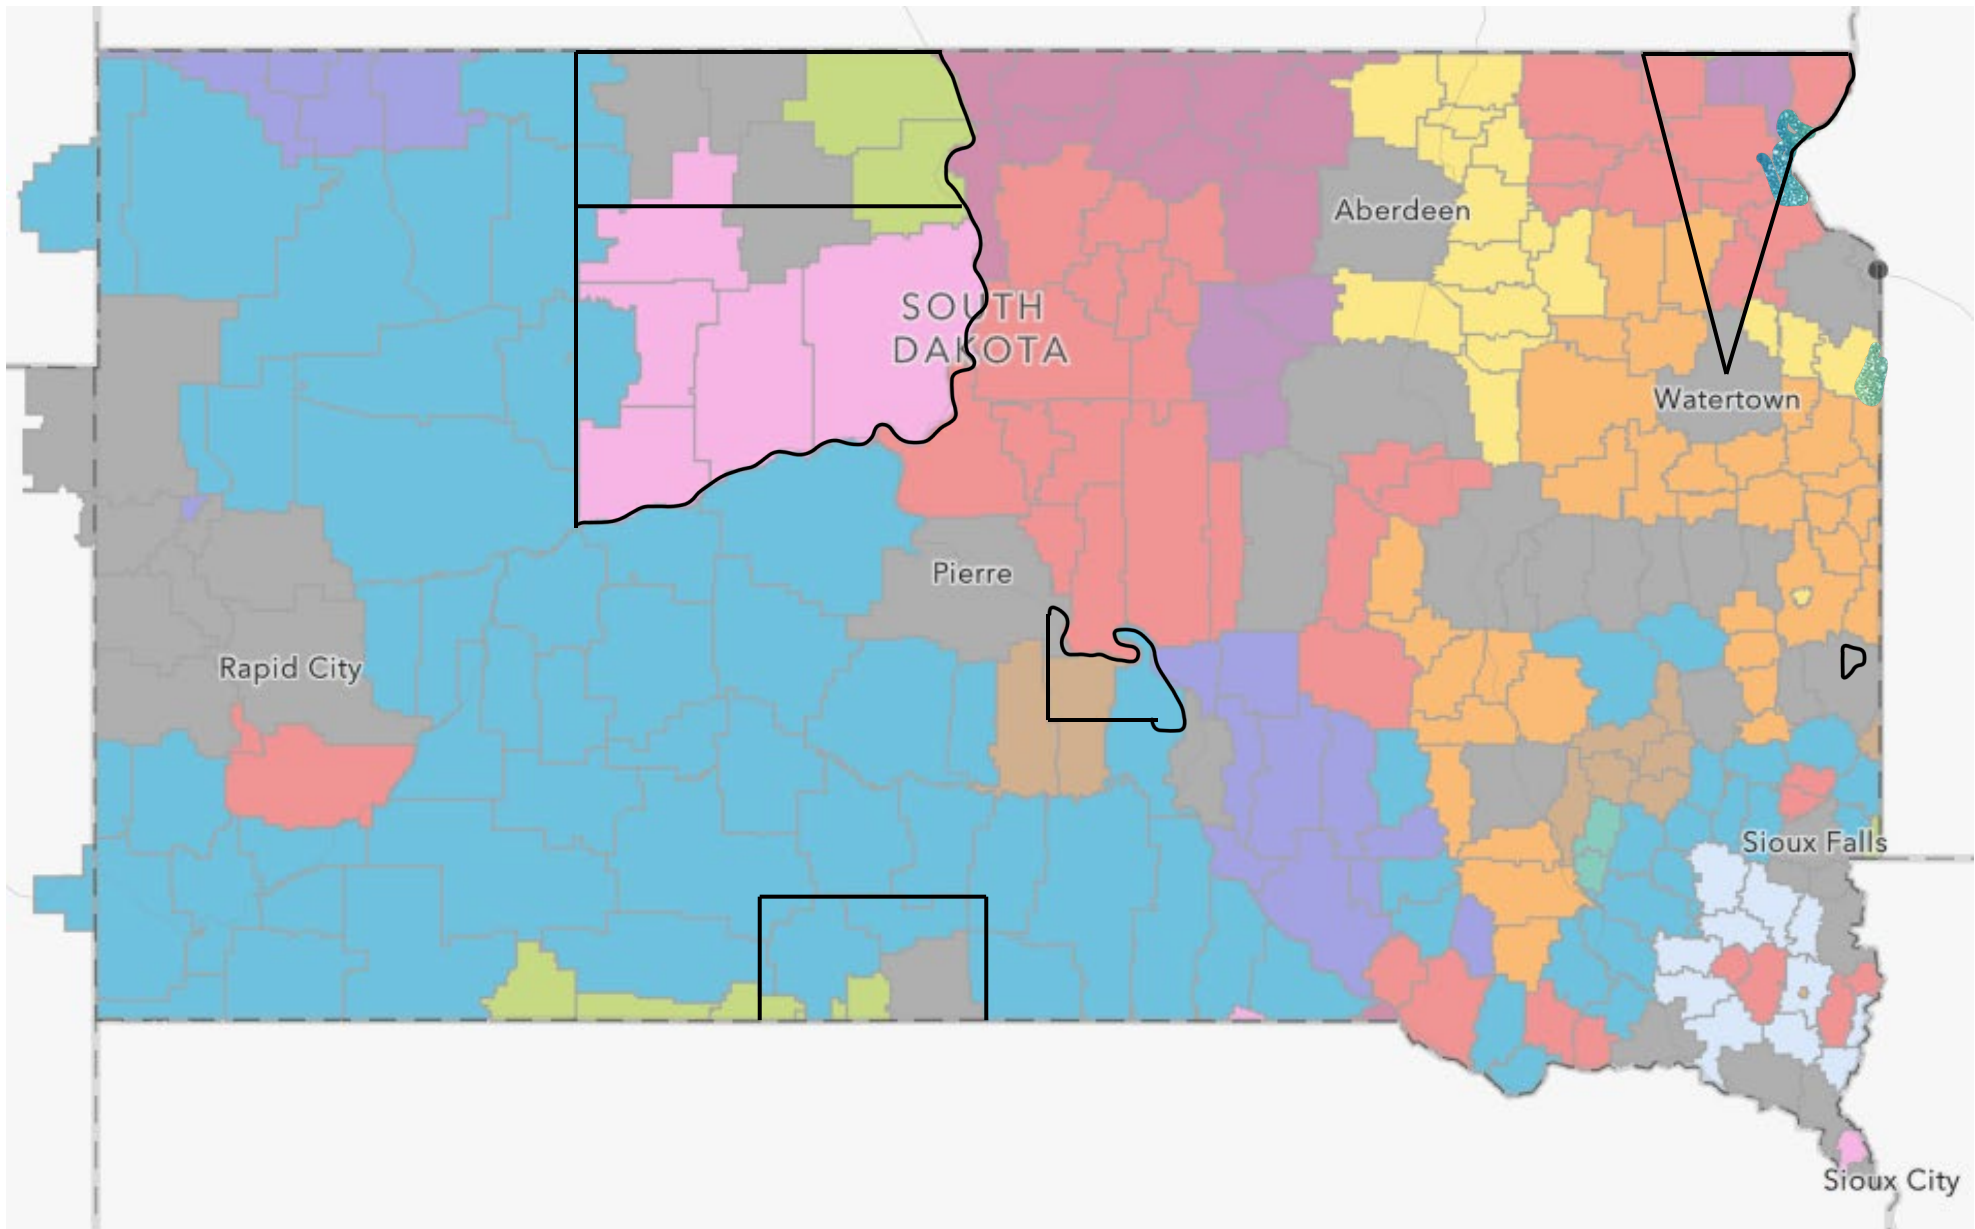

EXHIBIT 1

Proposed ETC service area: CenturyLink Wire Centers

(Relevant tribal lands outlined in bold to show tribal lands partially located within proposed service area)