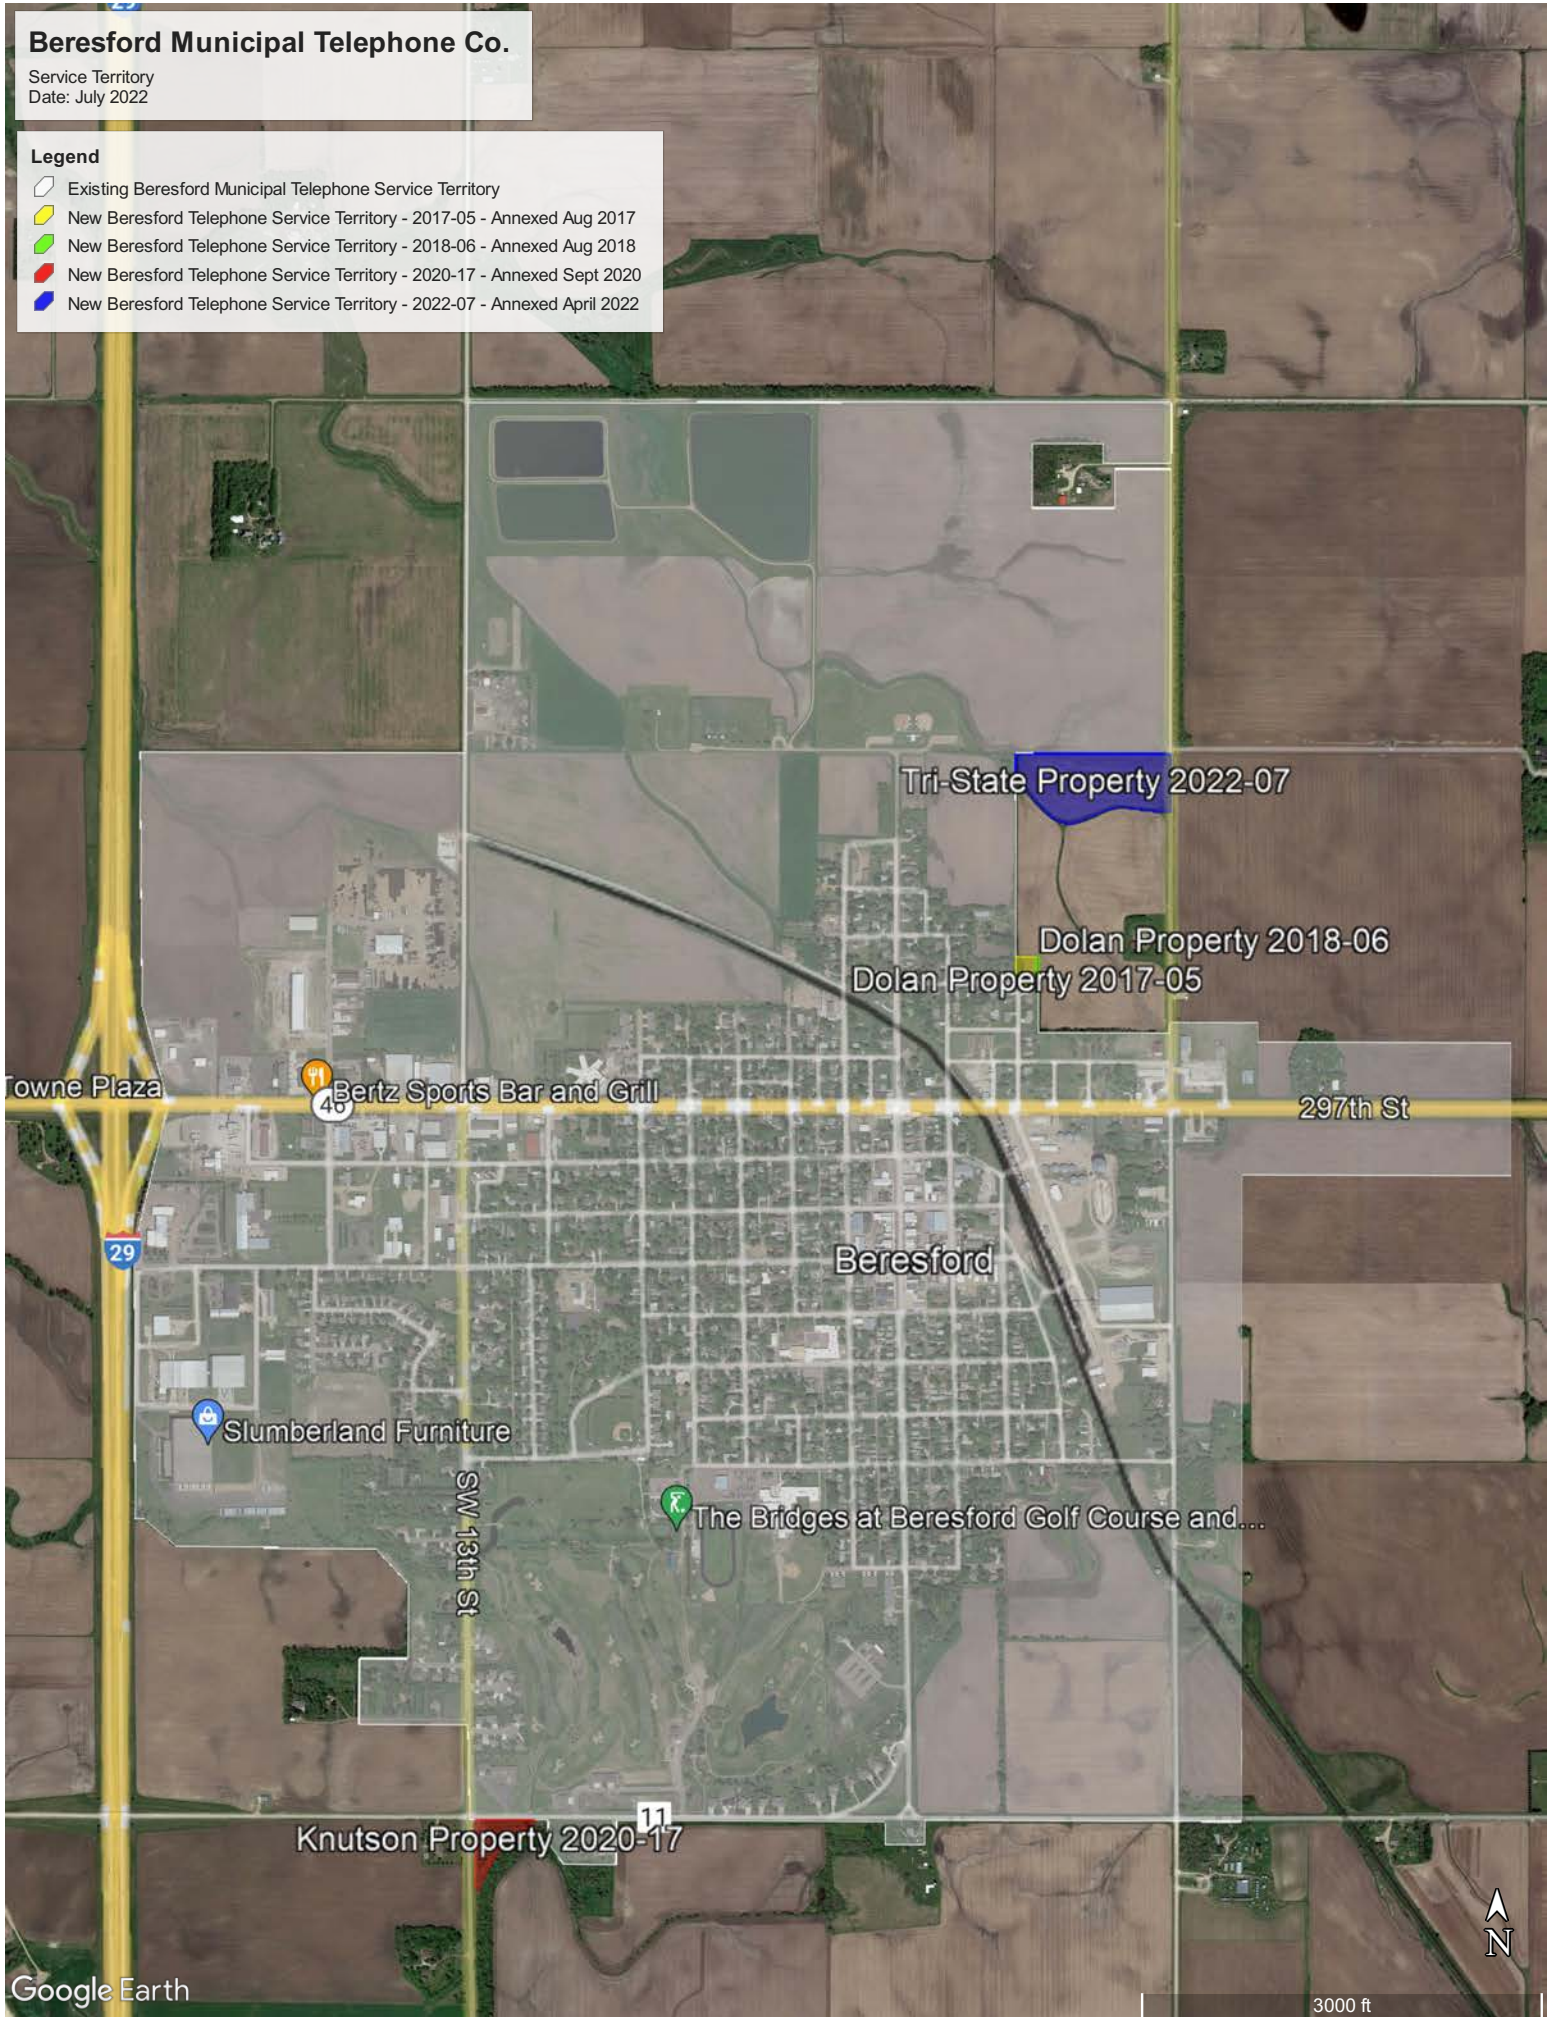

Beresford Municipal Telephone Co.

Service Territory
Date: July 2022

Legend

- Existing Beresford Municipal Telephone Service Territory
- New Beresford Telephone Service Territory - 2017-05 - Annexed Aug 2017
- New Beresford Telephone Service Territory - 2018-06 - Annexed Aug 2018
- New Beresford Telephone Service Territory - 2020-17 - Annexed Sept 2020
- New Beresford Telephone Service Territory - 2022-07 - Annexed April 2022

Tri-State Property 2022-07

Dolan Property 2018-06

Dolan Property 2017-05

Towne Plaza

Bertz Sports Bar and Grill

297th St

29

Beresford