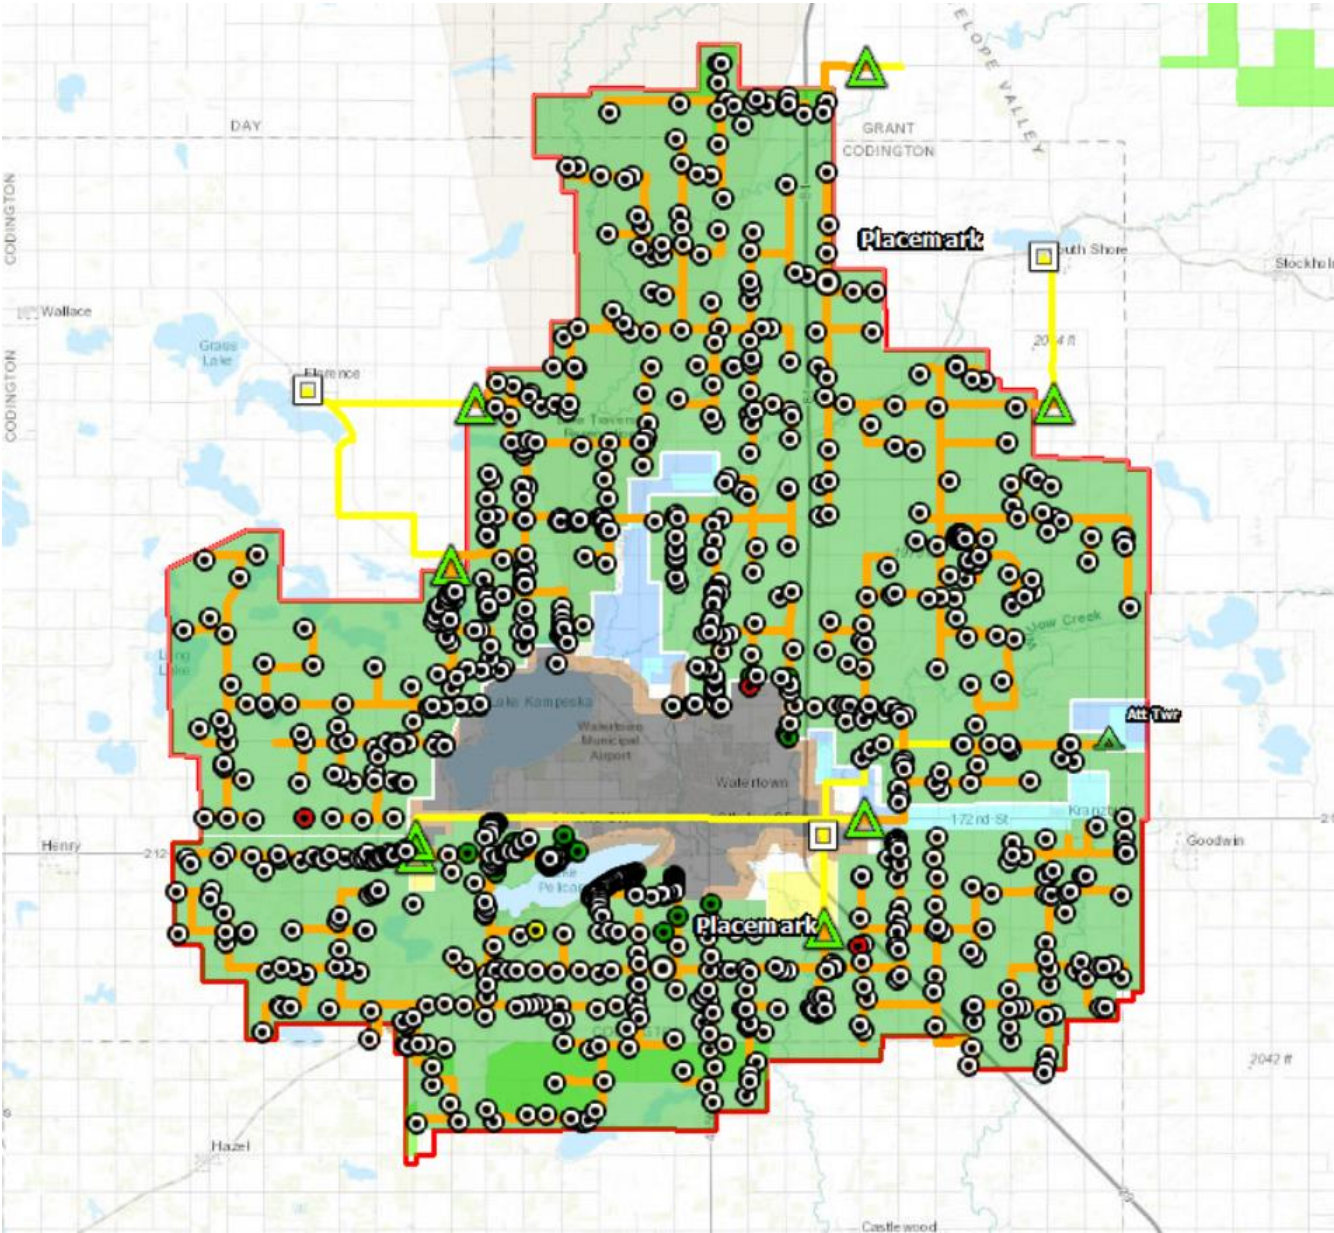

Amended Exhibit A
Maps of Requested ETC Designation Expansion Area

Arlington Exchange Area:

- Requested ETC Designation Service Area
- Service Drop locations

**Amended Exhibit A
Maps of Requested ETC Designation Expansion Area**

Watertown Exchange Area:

- Watertown Exchange Boundary as the Requested ETC Designation Service Area
- Service Drop locations