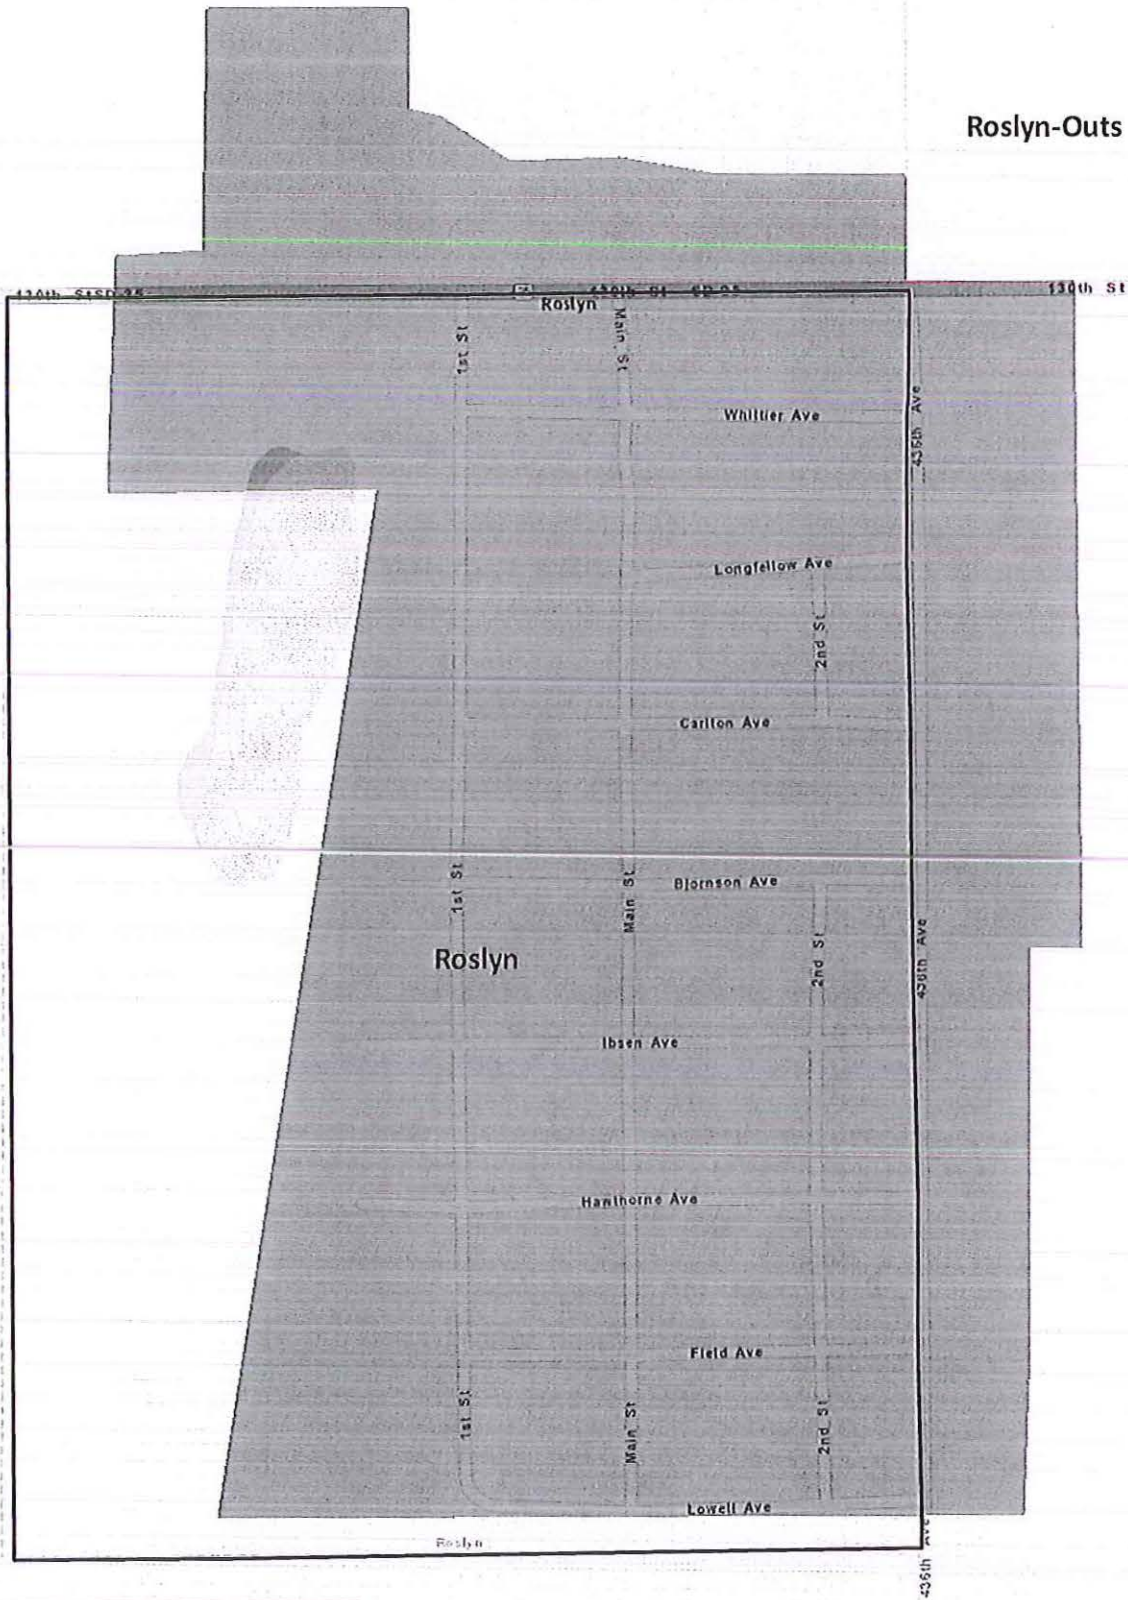

# Bowdle, South Dakota Service Area

Franchise Boundary  
 Service Area

**Midcontinent**  
COMMUNICATIONS

Data as of 8/11/2015

N

0 375 750

Feet

Sources: Esri, HERE, DeLorme, USGS, Intermap, increment P Corp., NRCAN, Esri Japan, METI, Esri China (Hong Kong), Esri (Thailand), TomTom, MapmyIndia, © OpenStreetMap contributors, and the GIS User Community

# Roslyn, South Dakota Service Area

Roslyn-Outs

- Franchise Boundary
- Service Area

Data as of 8/11/2015

Sources: Esri, HERE, DeLorme, USGS, Intermap, increment P Corp., NRCAN, Esri Japan, METI, Esri China (Hong Kong), Esri (Thailand), TomTom, MapmyIndia, © OpenStreetMap contributors, and the GIS User Community