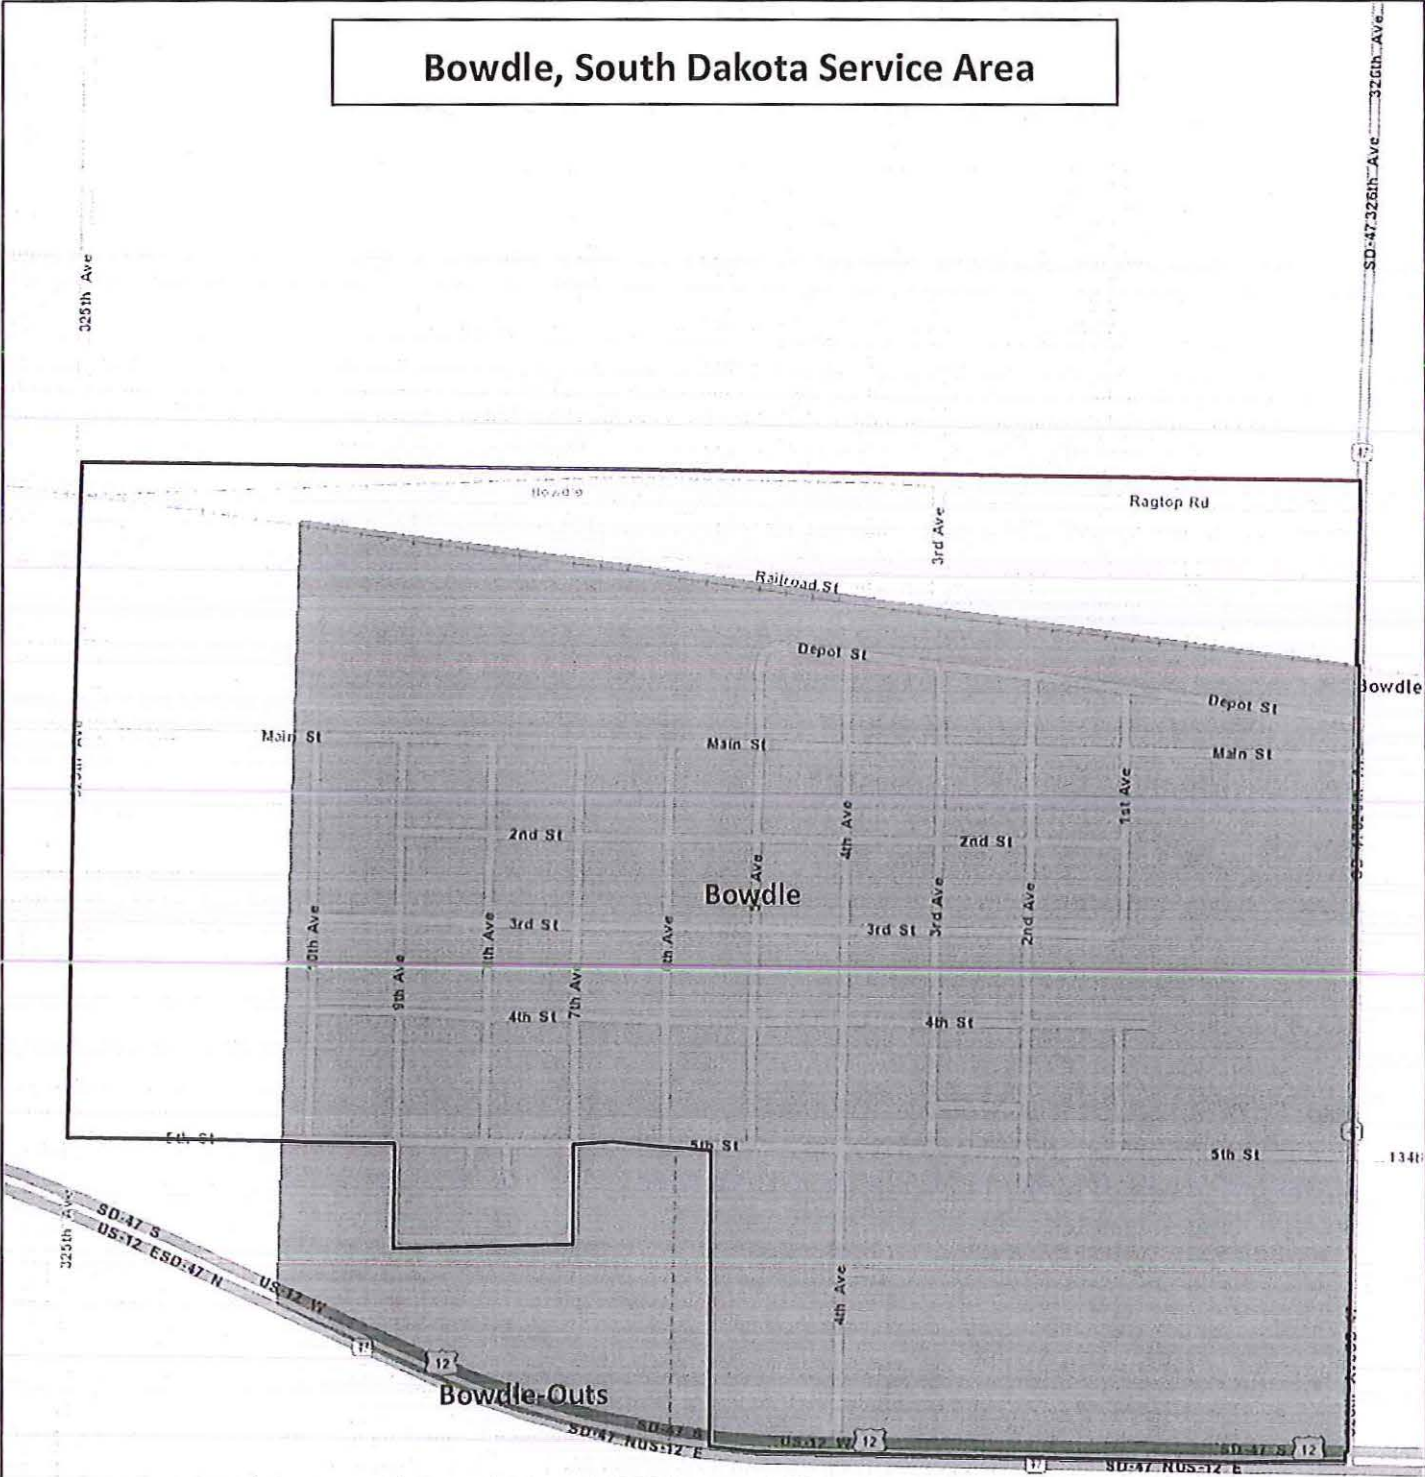

## **EXHIBIT B**

# Bowdle, South Dakota Service Area

Franchise Boundary  
 Service Area

**Midcontinent**  
COMMUNICATIONS

Data as of 8/11/2015

N

0 375 750

Feet

Sources: Esri, HERE, DeLorme, USGS, Intermap, increment P Corp., NRCAN, Esri Japan, METI, Esri China (Hong Kong), Esri (Thailand), TomTom, MapmyIndia, © OpenStreetMap contributors, and the GIS User Community

# Roslyn, South Dakota Service Area

Roslyn-Outs

- Franchise Boundary
- Service Area

Data as of 8/11/2015

Sources: Esri, HERE, DeLorme, USGS, Intermap, increment P Corp., NRCAN, Esri Japan, METI, Esri China (Hong Kong), Esri (Thailand), TomTom, MapmyIndia, © OpenStreetMap contributors, and the GIS User Community