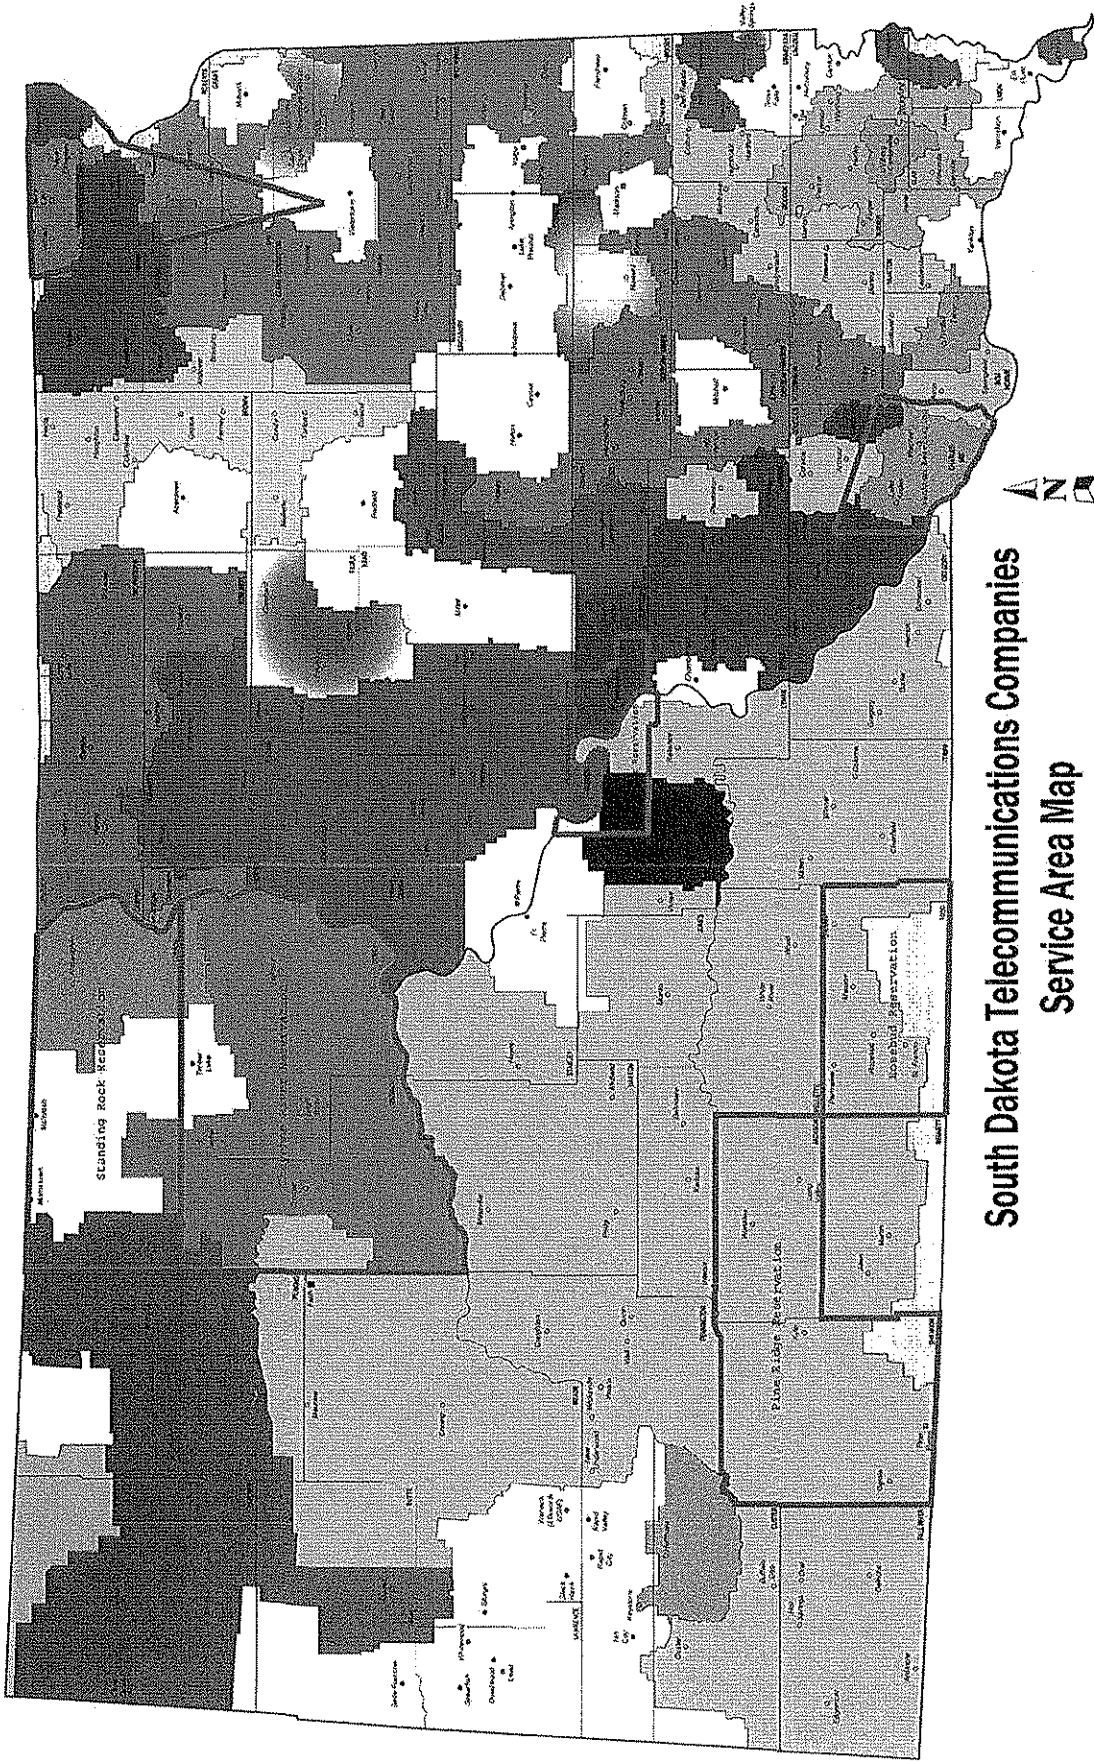

South Dakota Telecommunications Companies Service Area Map

- Alliance Communications Cooperative, Inc.
- H&K Telephones
- Spillcock Properties
- Beneficial Municipal Telephone Company
- Coyote River Sioux Tribe Telephone Authority
- Consolidated Telephone Company
- Fifth Municipal Telephone Company
- Fort Randall Mt. Rushmore Telephone Company
- Golden West Telecommunications
- Interstate Telecommunications Cooperative, Inc.
- Stockholm-Bismarck Telephone Co.
- James Valley Telecommunications
- Kenmore Telephone Company, Inc.
- Kodak Community Telephone
- Long Line
- Midstate Communications
- Roberts Co. Telephone Cooperative / RC Comm.
- Sisseton Communications Cooperative
- Skilled Communications
- Tri-Ed Communications, Inc.
- Valley Telecommunications Cooperative
- Veritas Communications Cooperative
- Western Telephone Company
- West River Cooperative Telephone Company
- West River Telecommunications Cooperative
- Newscenter Telecommunications Companies
- County Link
- Other Companies

Published
2011
Map prepared by
SDTA/SDATC