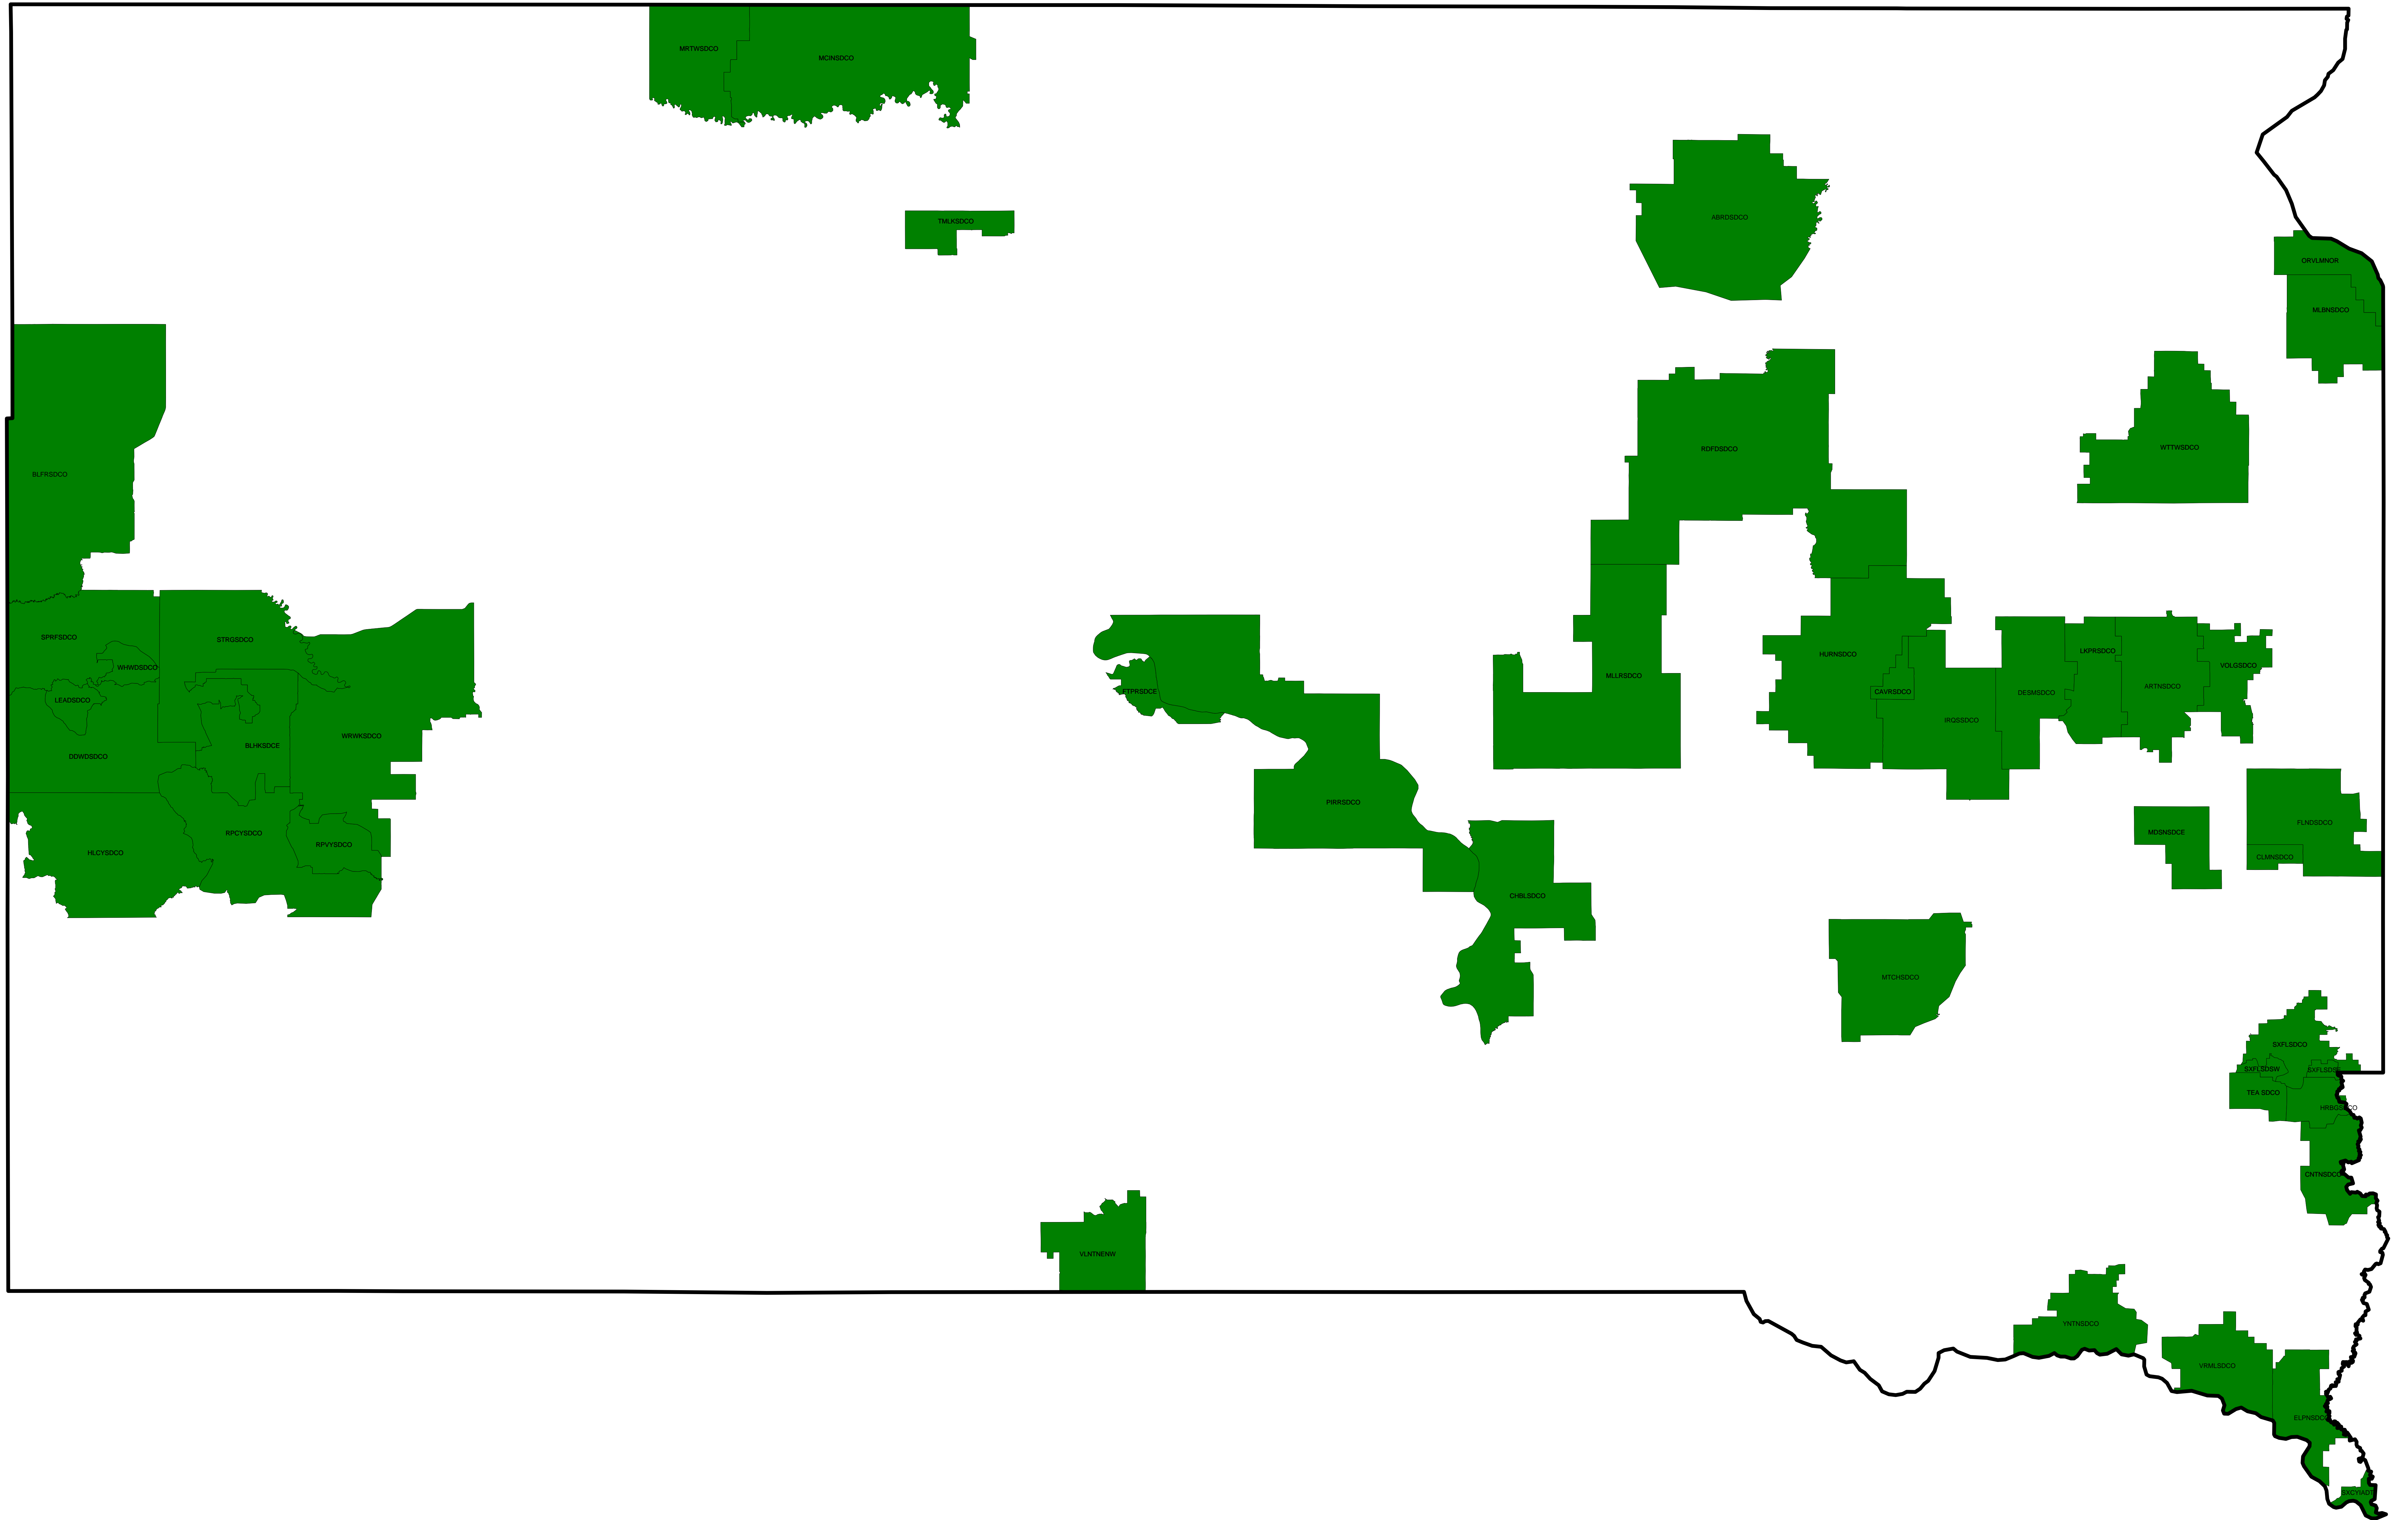

Proposed Budget PrePay ETC Designation Area in South Dakota

Legend
□ South Dakota State Boundary
■ Qwest Corporation wire center (non-rural)