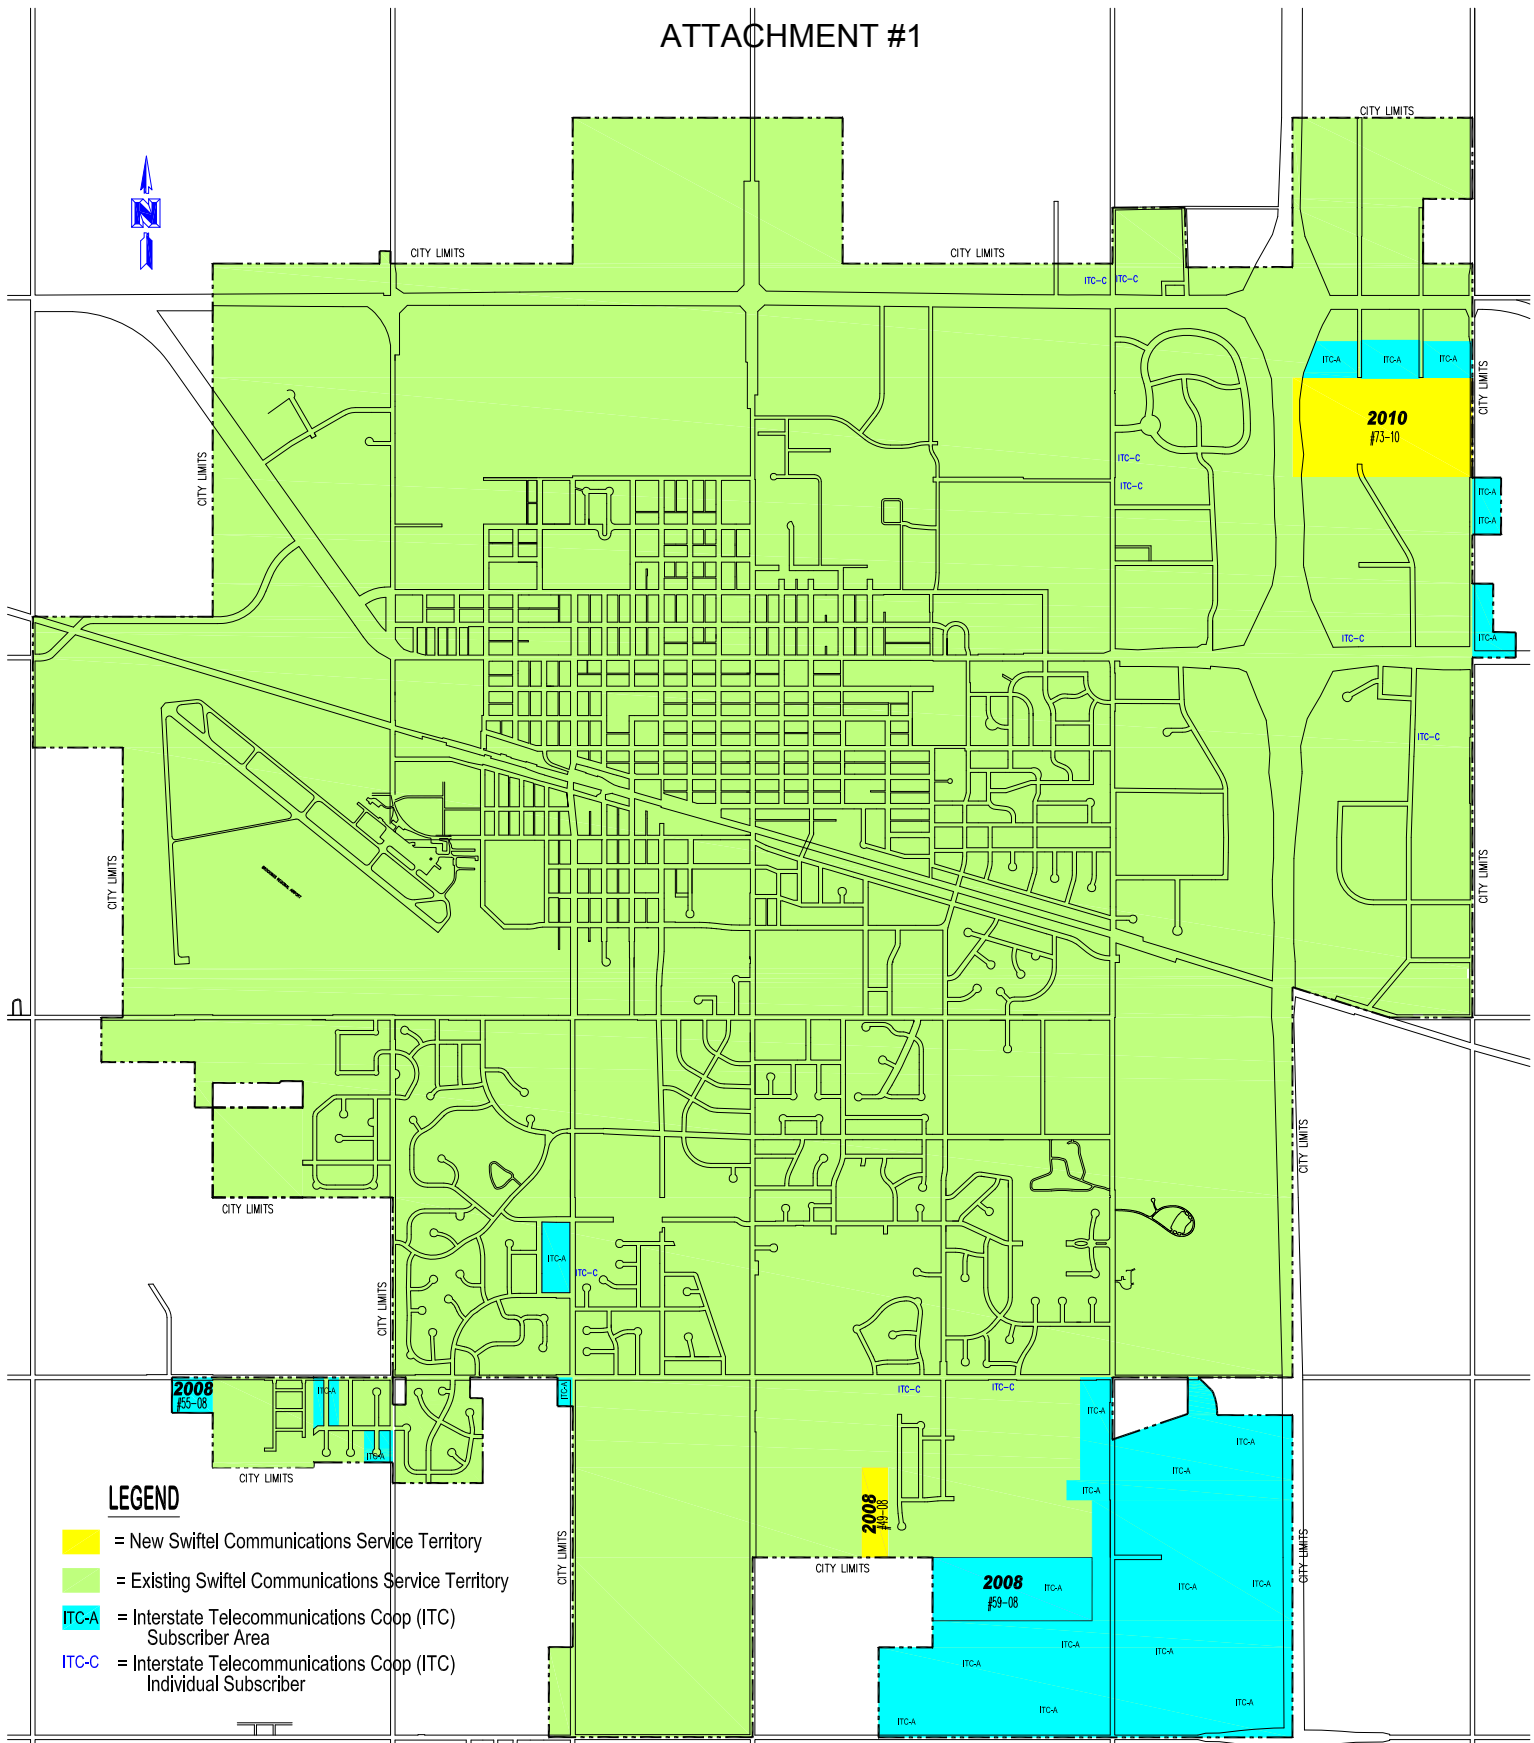

# ATTACHMENT #1

## LEGEND

-  = New Swiftel Communications Service Territory
-  = Existing Swiftel Communications Service Territory
-  ITC-A = Interstate Telecommunications Coop (ITC) Subscriber Area
-  ITC-C = Interstate Telecommunications Coop (ITC) Individual Subscriber

## Swiftel Communications Service Territory City of Brookings

Date: 1/11