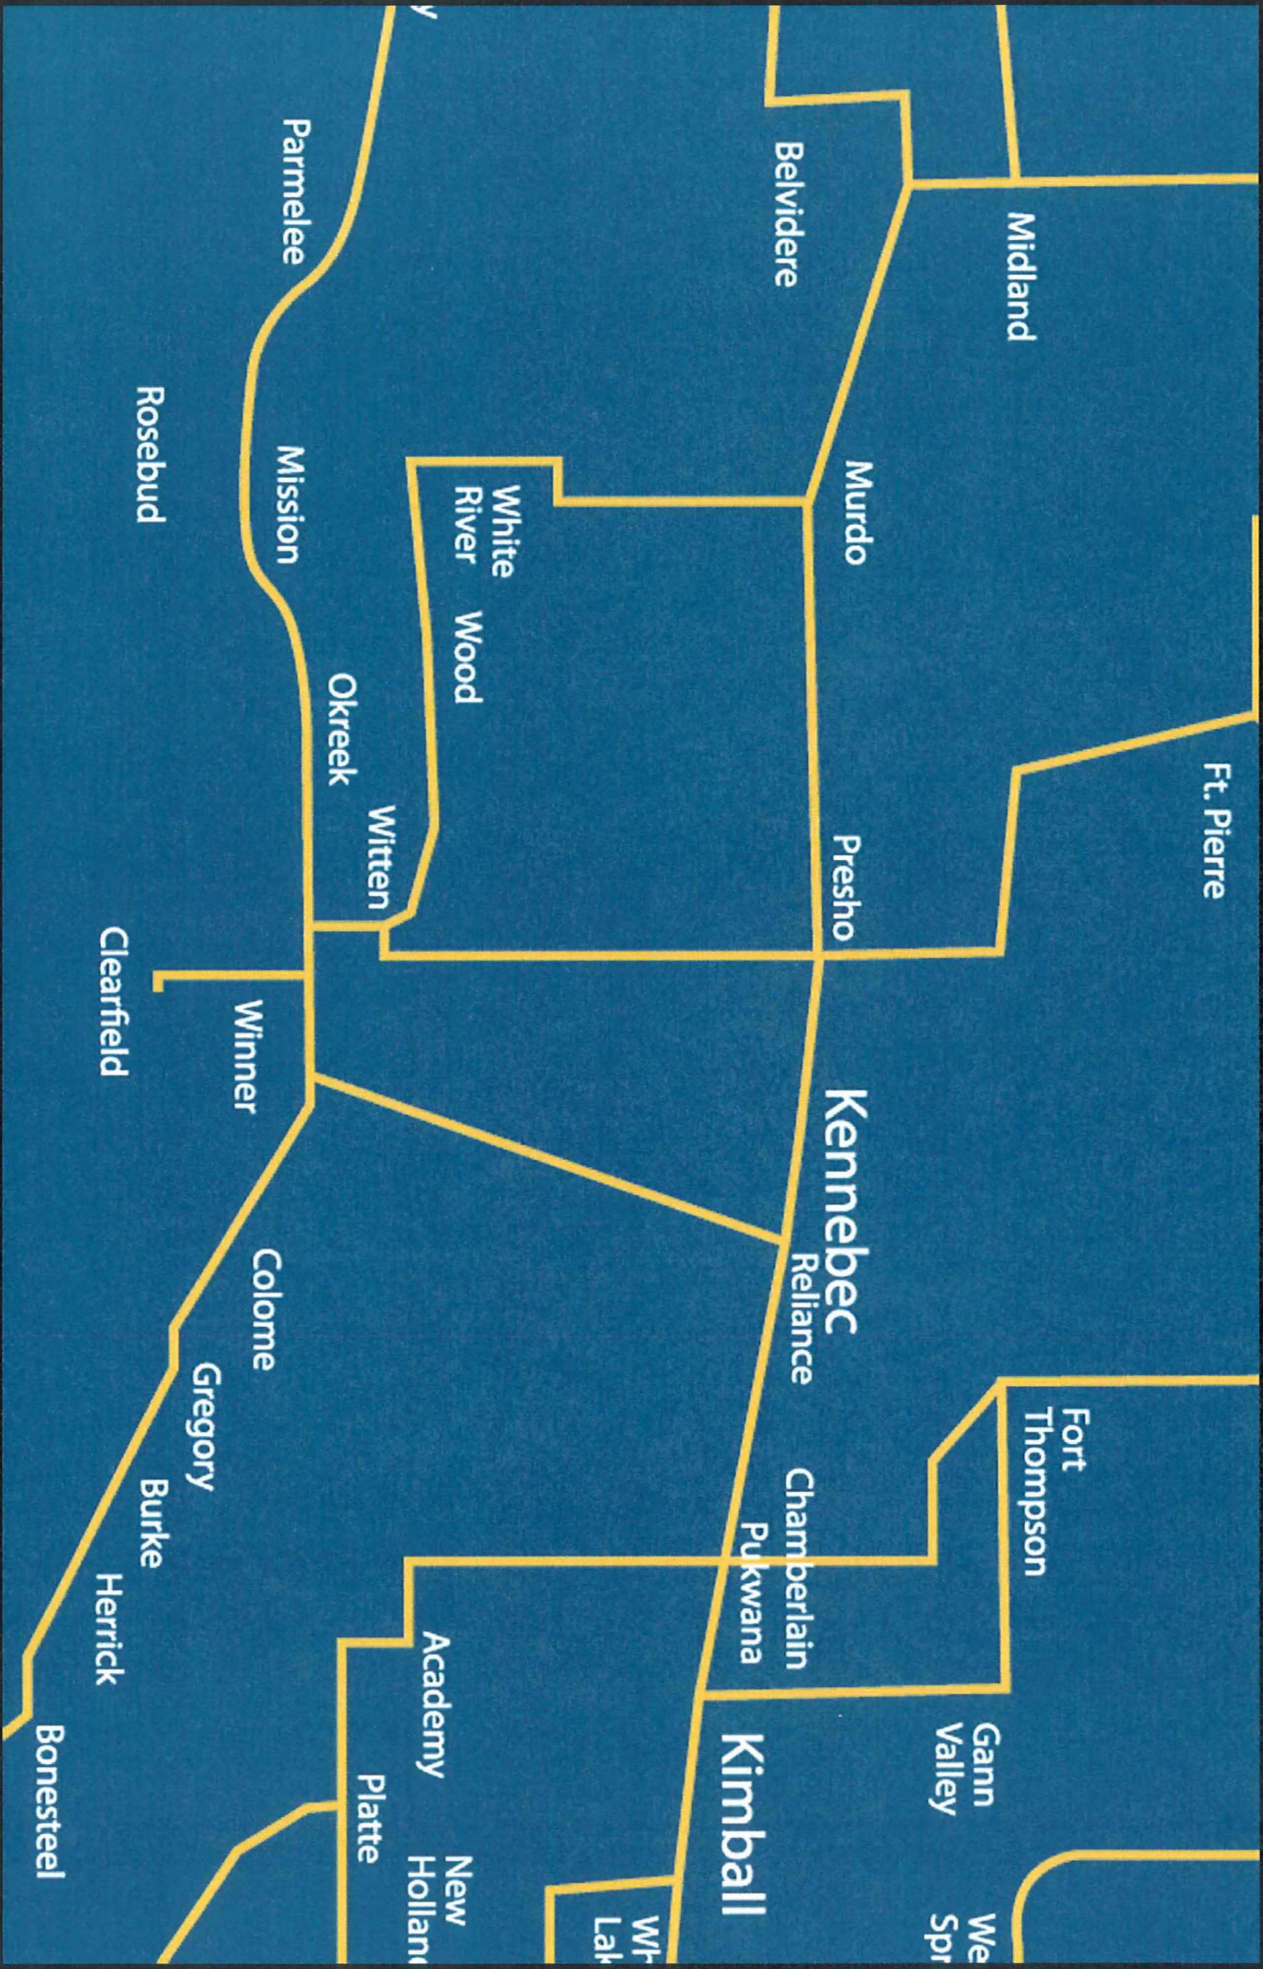

SDN COMMUNICATIONS

Ft. Pierre

Midland

Murdo

Belvidere

White River Wood

Witten

Okreek

Mission

Rosebud

Presho

Kennebec

Reliance

Chamberlain

Pukwana

Kimball

Fort Thompson

Gann Valley

We Spr

Winner

Colome

Gregory

Burke

Herrick

Bonesteel

Academy

Platte

New Holland

Wf Lah