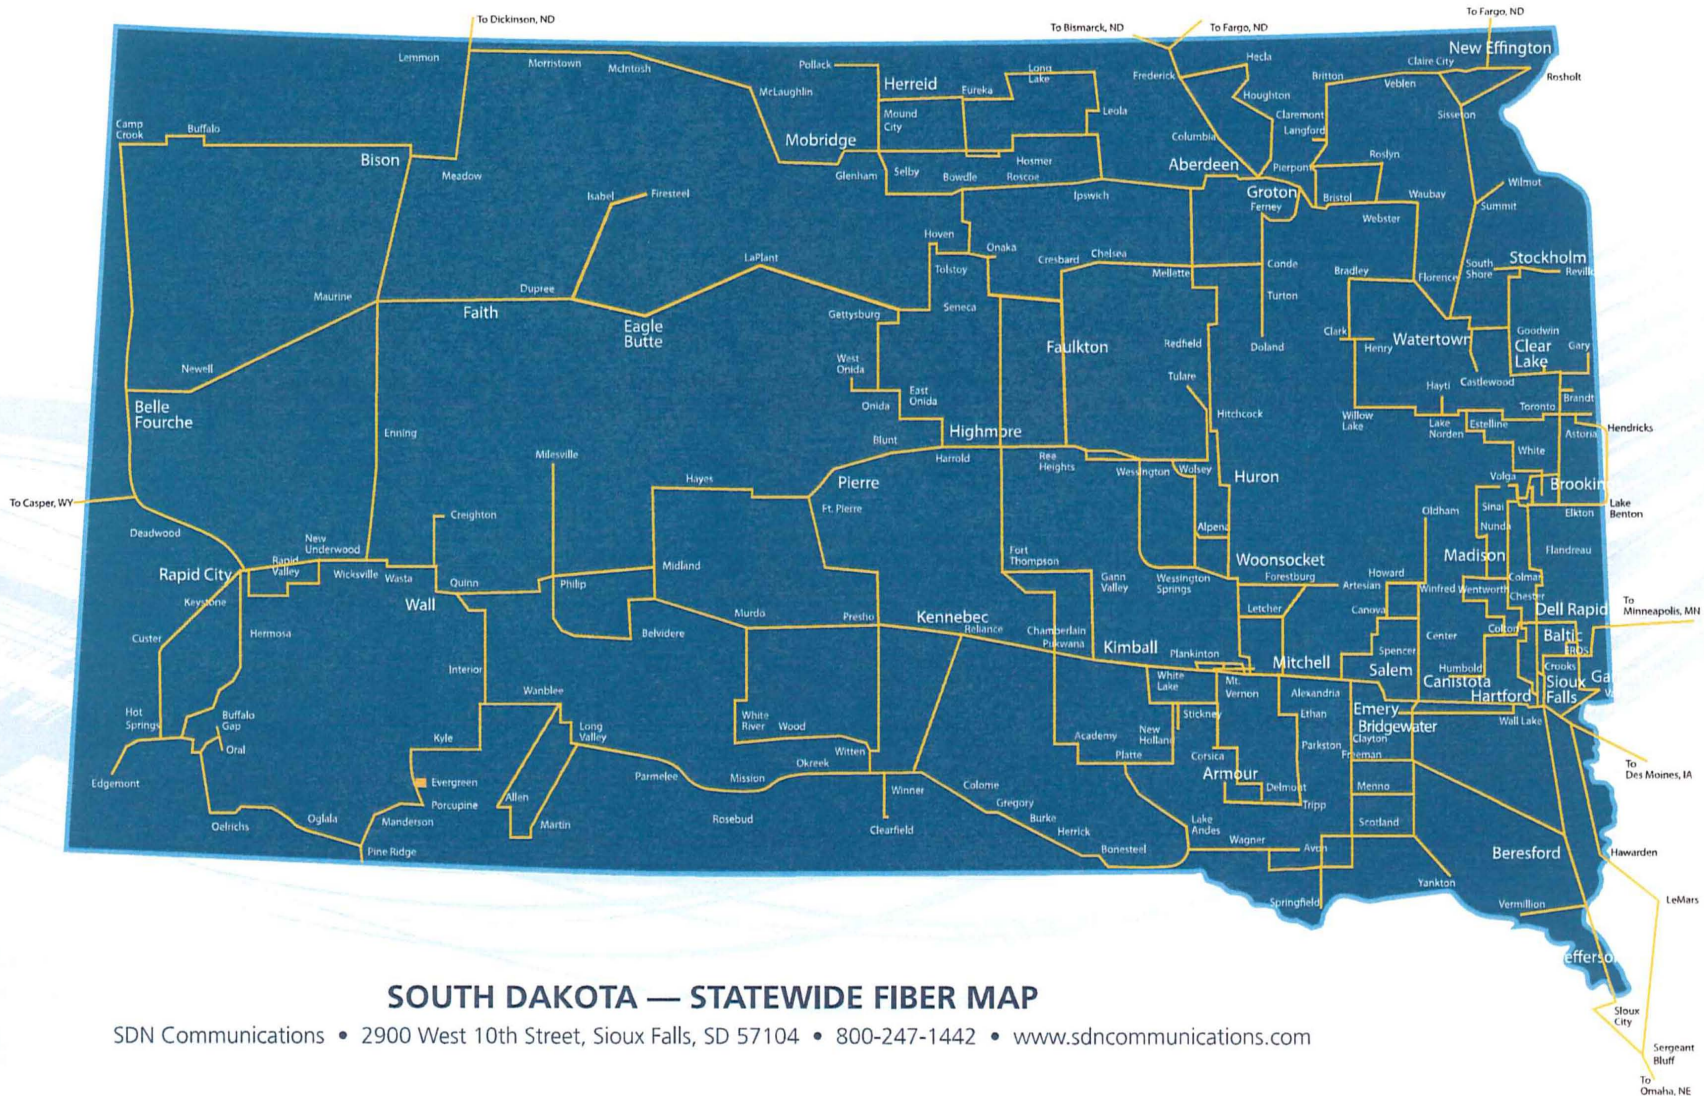

SDN COMMUNICATIONS

Ft. Pierre

Midland

Murdo

Belvidere

White River Wood

Witten

Okreek

Mission

Rosebud

Presho

Kennebec

Reliance

Chamberlain

Pukwana

Kimball

Fort Thompson

Gann Valley

We Spr

Winner

Colome

Gregory

Burke

Herrick