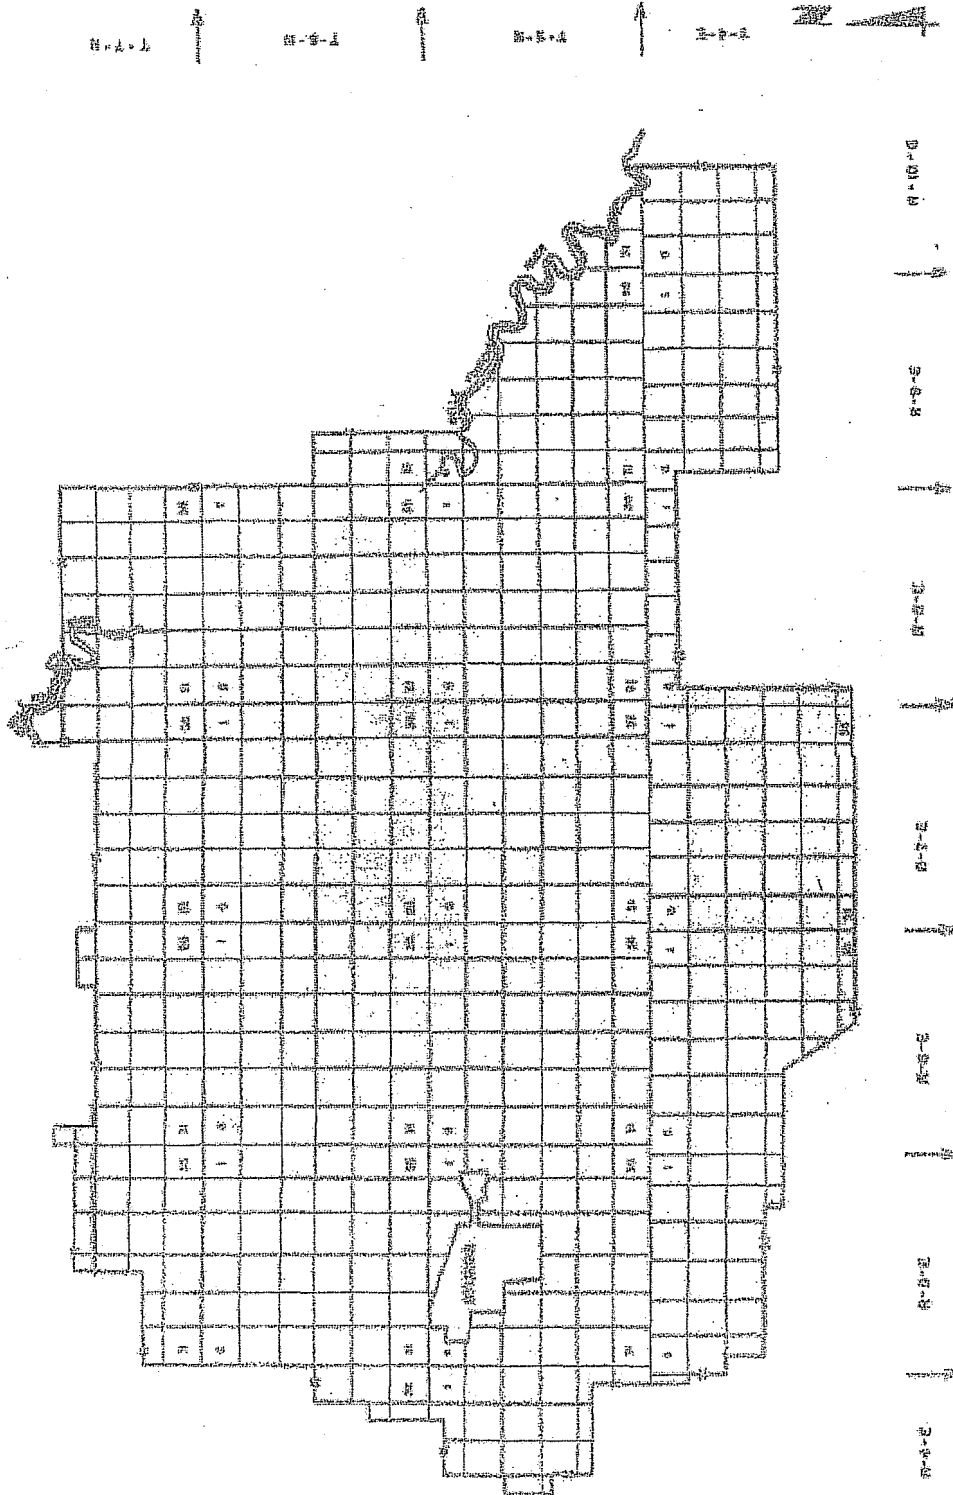

U S WEST COMMUNICATIONS

LOCALITY  
SPECIAL RATE  
AREA MAP

STURGIS, SOUTH DAKOTA  
TENTH REVISED SHEET  
CANCELS SHEET ISSUED 4-5-80

ISSUED

January 9, 1996

EFFECTIVE

February 6, 1996