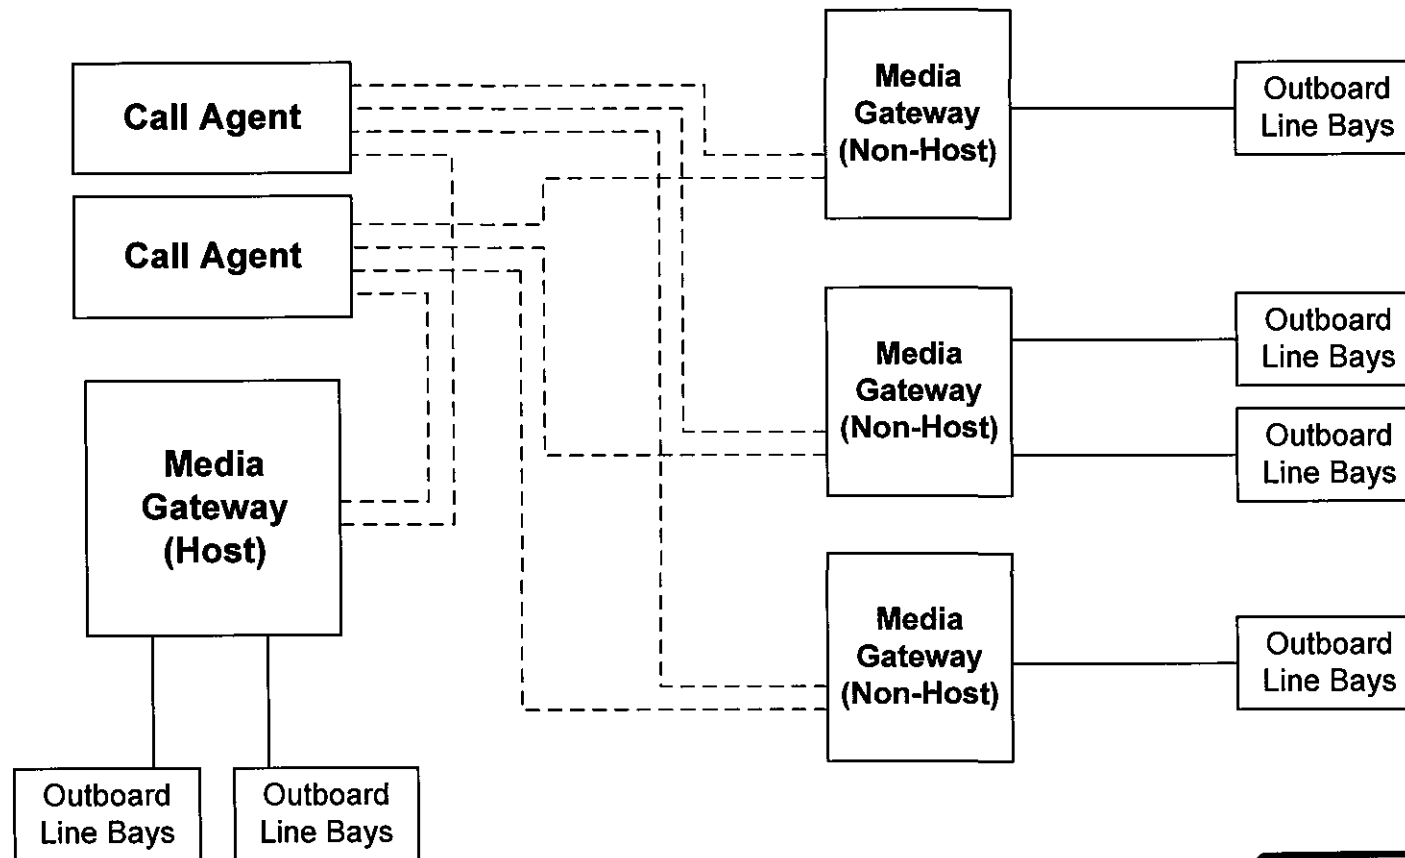

# Softswitch Architecture Diagram

## Management / Control Signaling

Connection Type	
TDM Trunks (DS1s)	————
Control Links	- - - - -

## SS7 Signaling / Voice Path