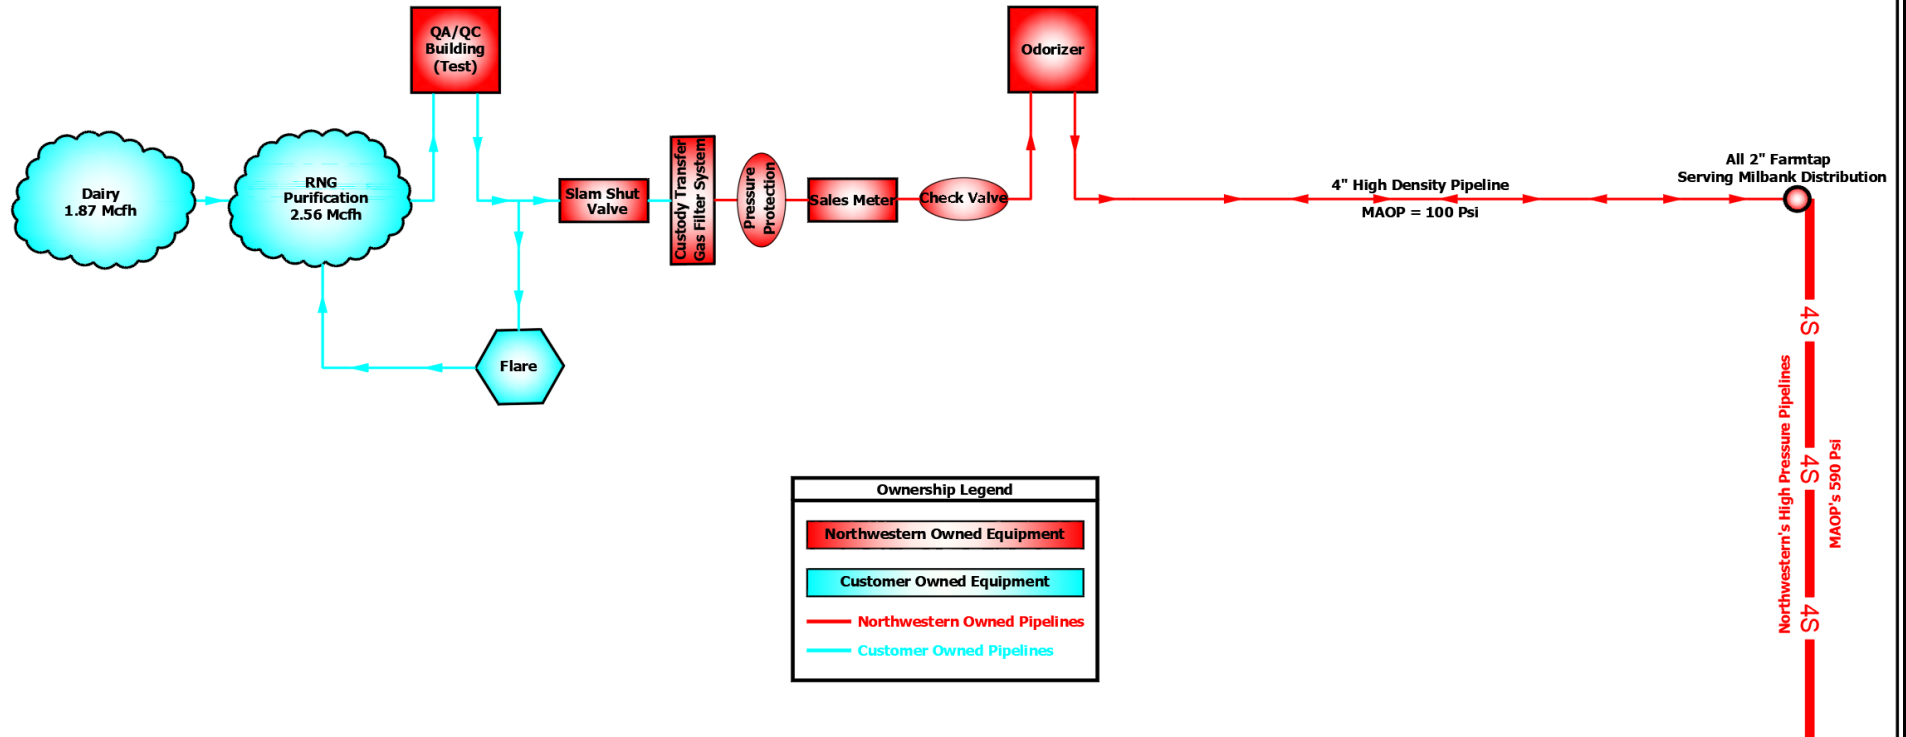

Mill Valley Bio Gas System Near Milbank, SD No Compressor

Milbank, SD (Mill Valley Bio Gas Option #1) (4" Plastic = 2.99 Miles) (Load = 197 Mcfd or 8.20 Mcfh) (Customer Compressor)