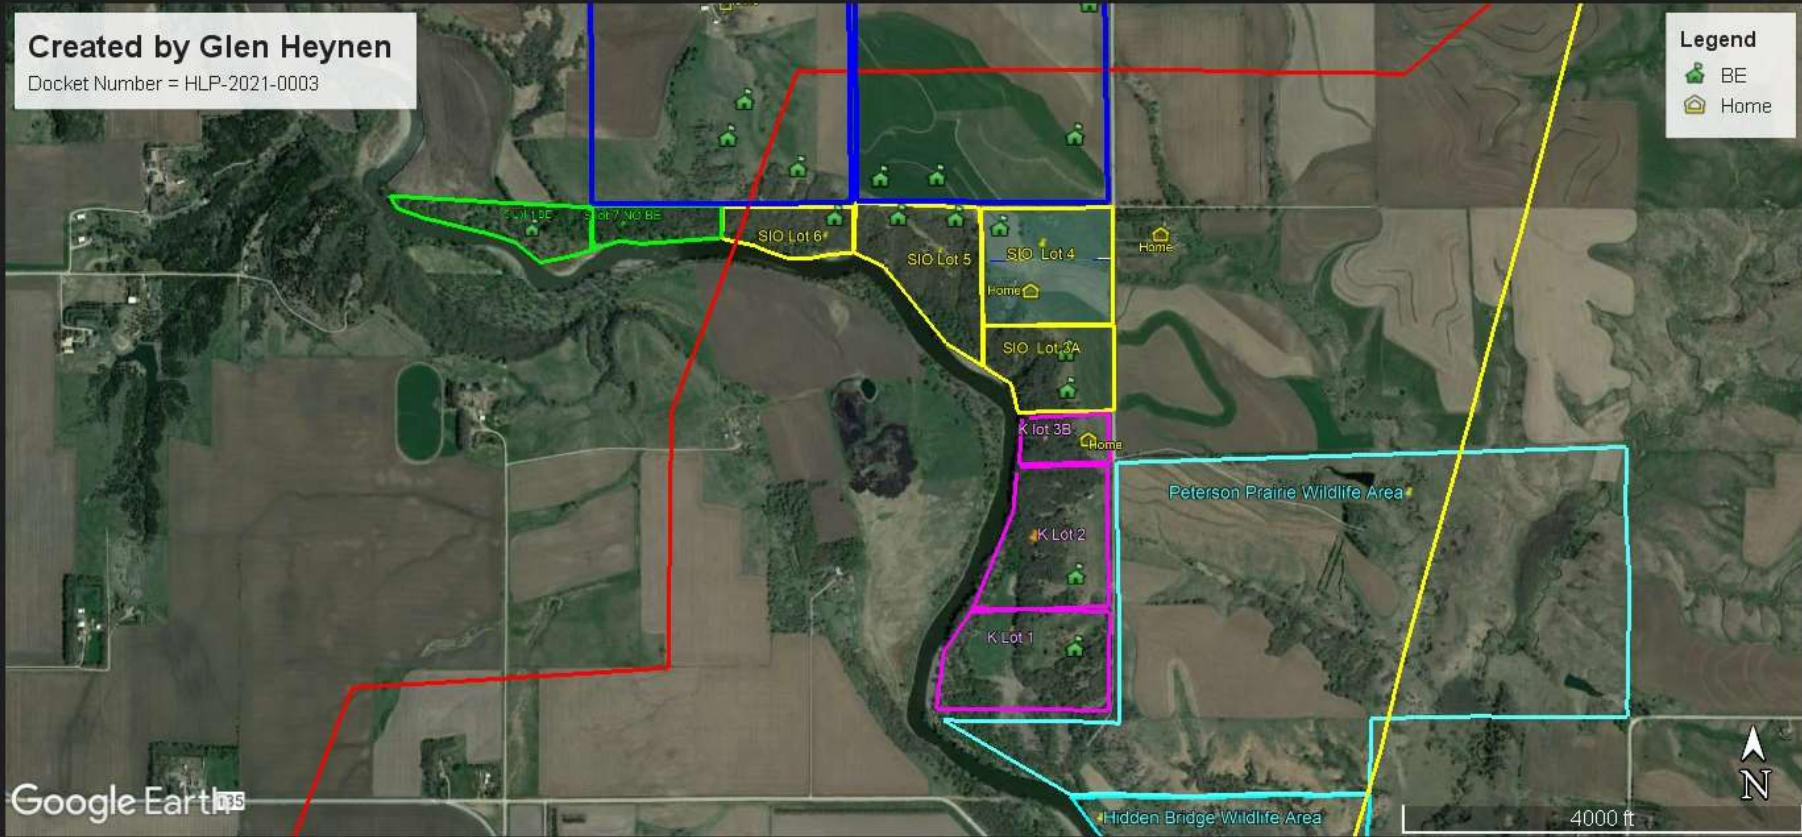

Created by Glen Heynen

Docket Number = HLP-2021-0003

Legend

-  BE
-  Home

Google Earth

Hidden Bridge Wildlife Area

Peterson Prairie Wildlife Area

4000 ft

Created by Glen Heynen

Docket Number = HLP-2021-0003

Legend

- BE
- Home