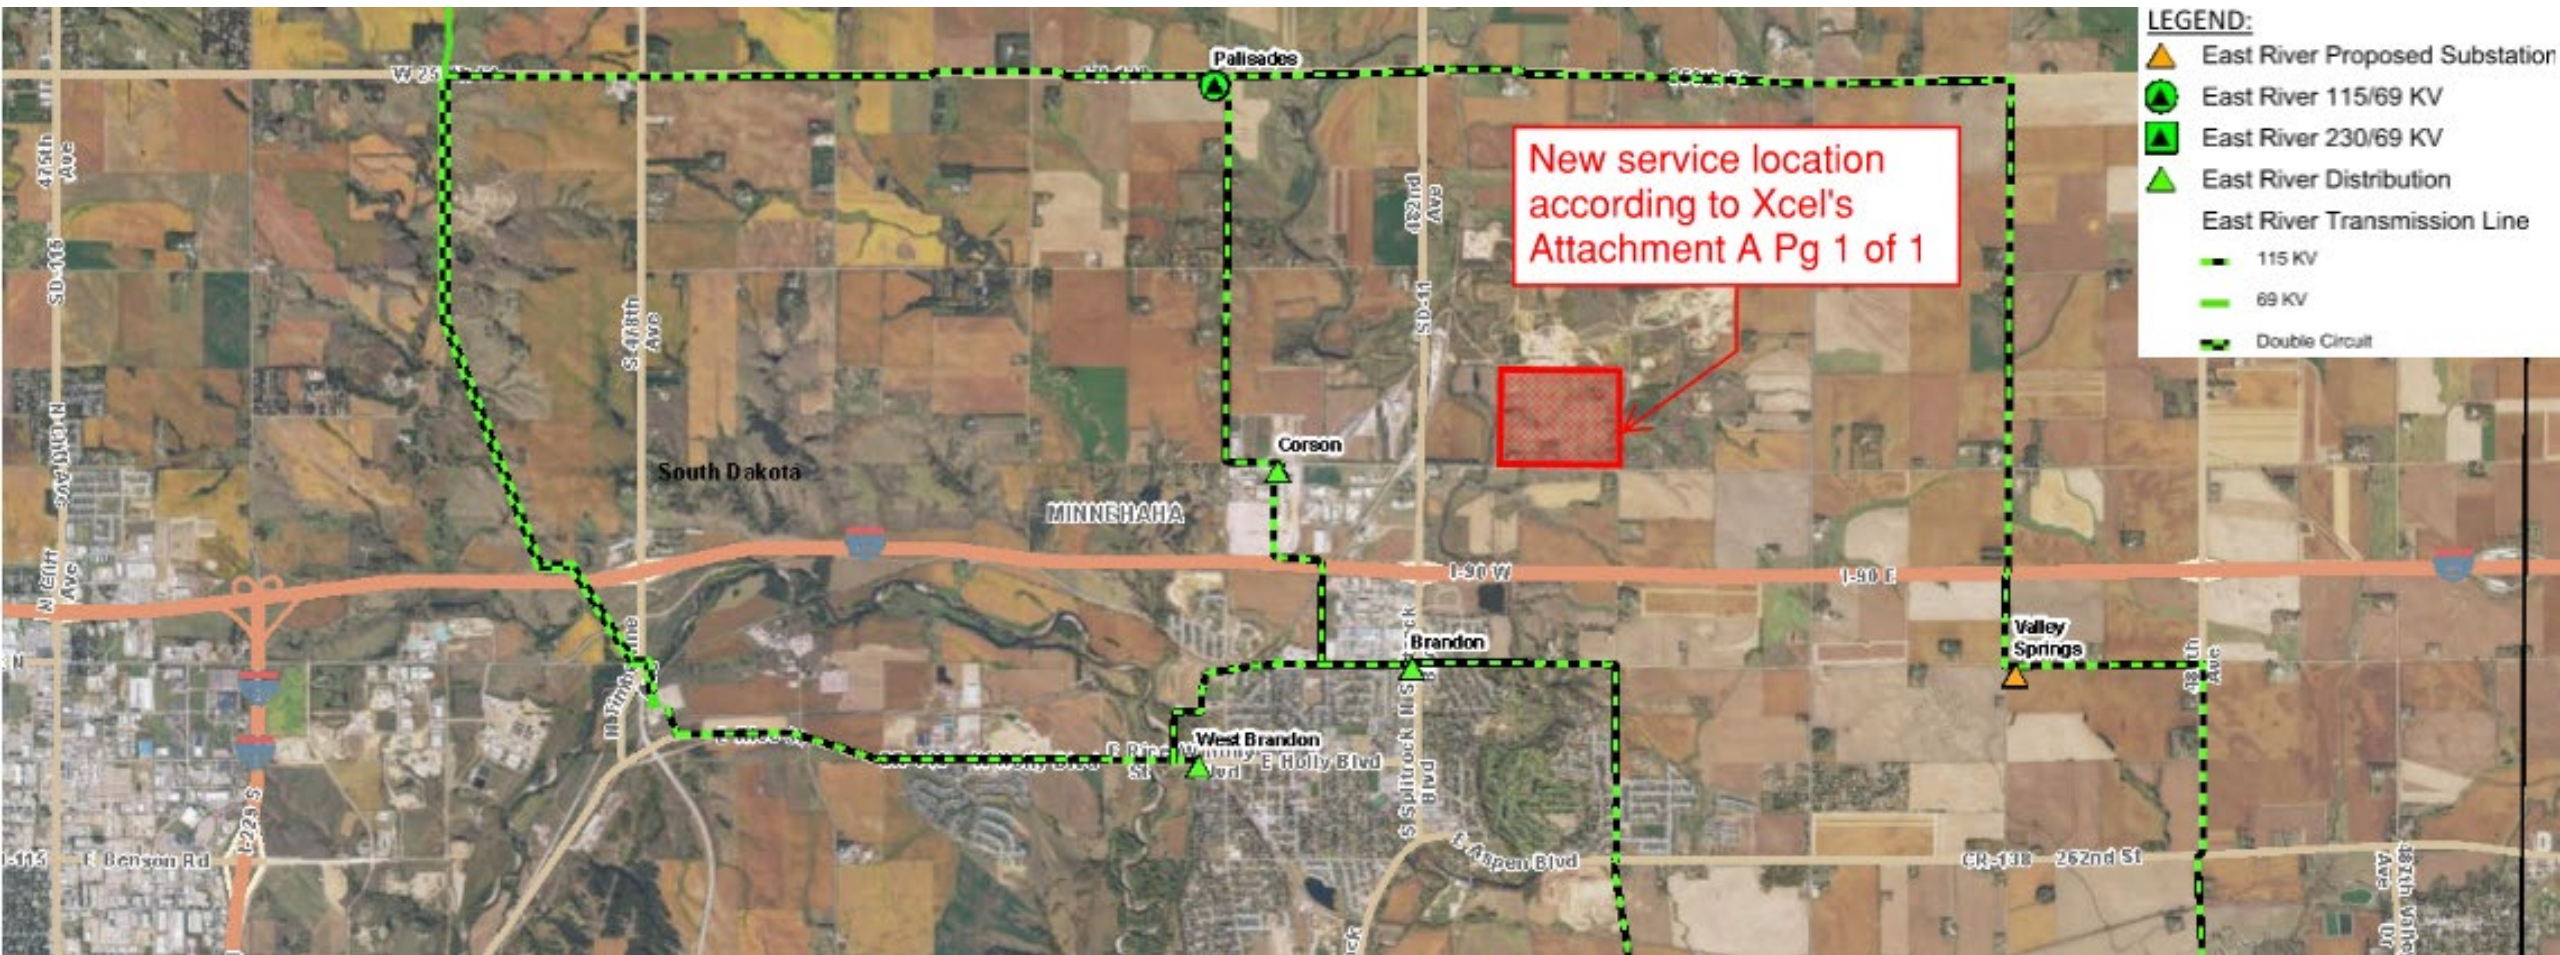

Docket EL25-032 Data Request Exhibit 1

Exhibit 1.1 Load Location - Service Territory Proximity

Exhibit 1.2 Load Location - EREPC System Proximity

Exhibit 1.3 Load Location - EREPC 115 kV Transmission Loop Proximity