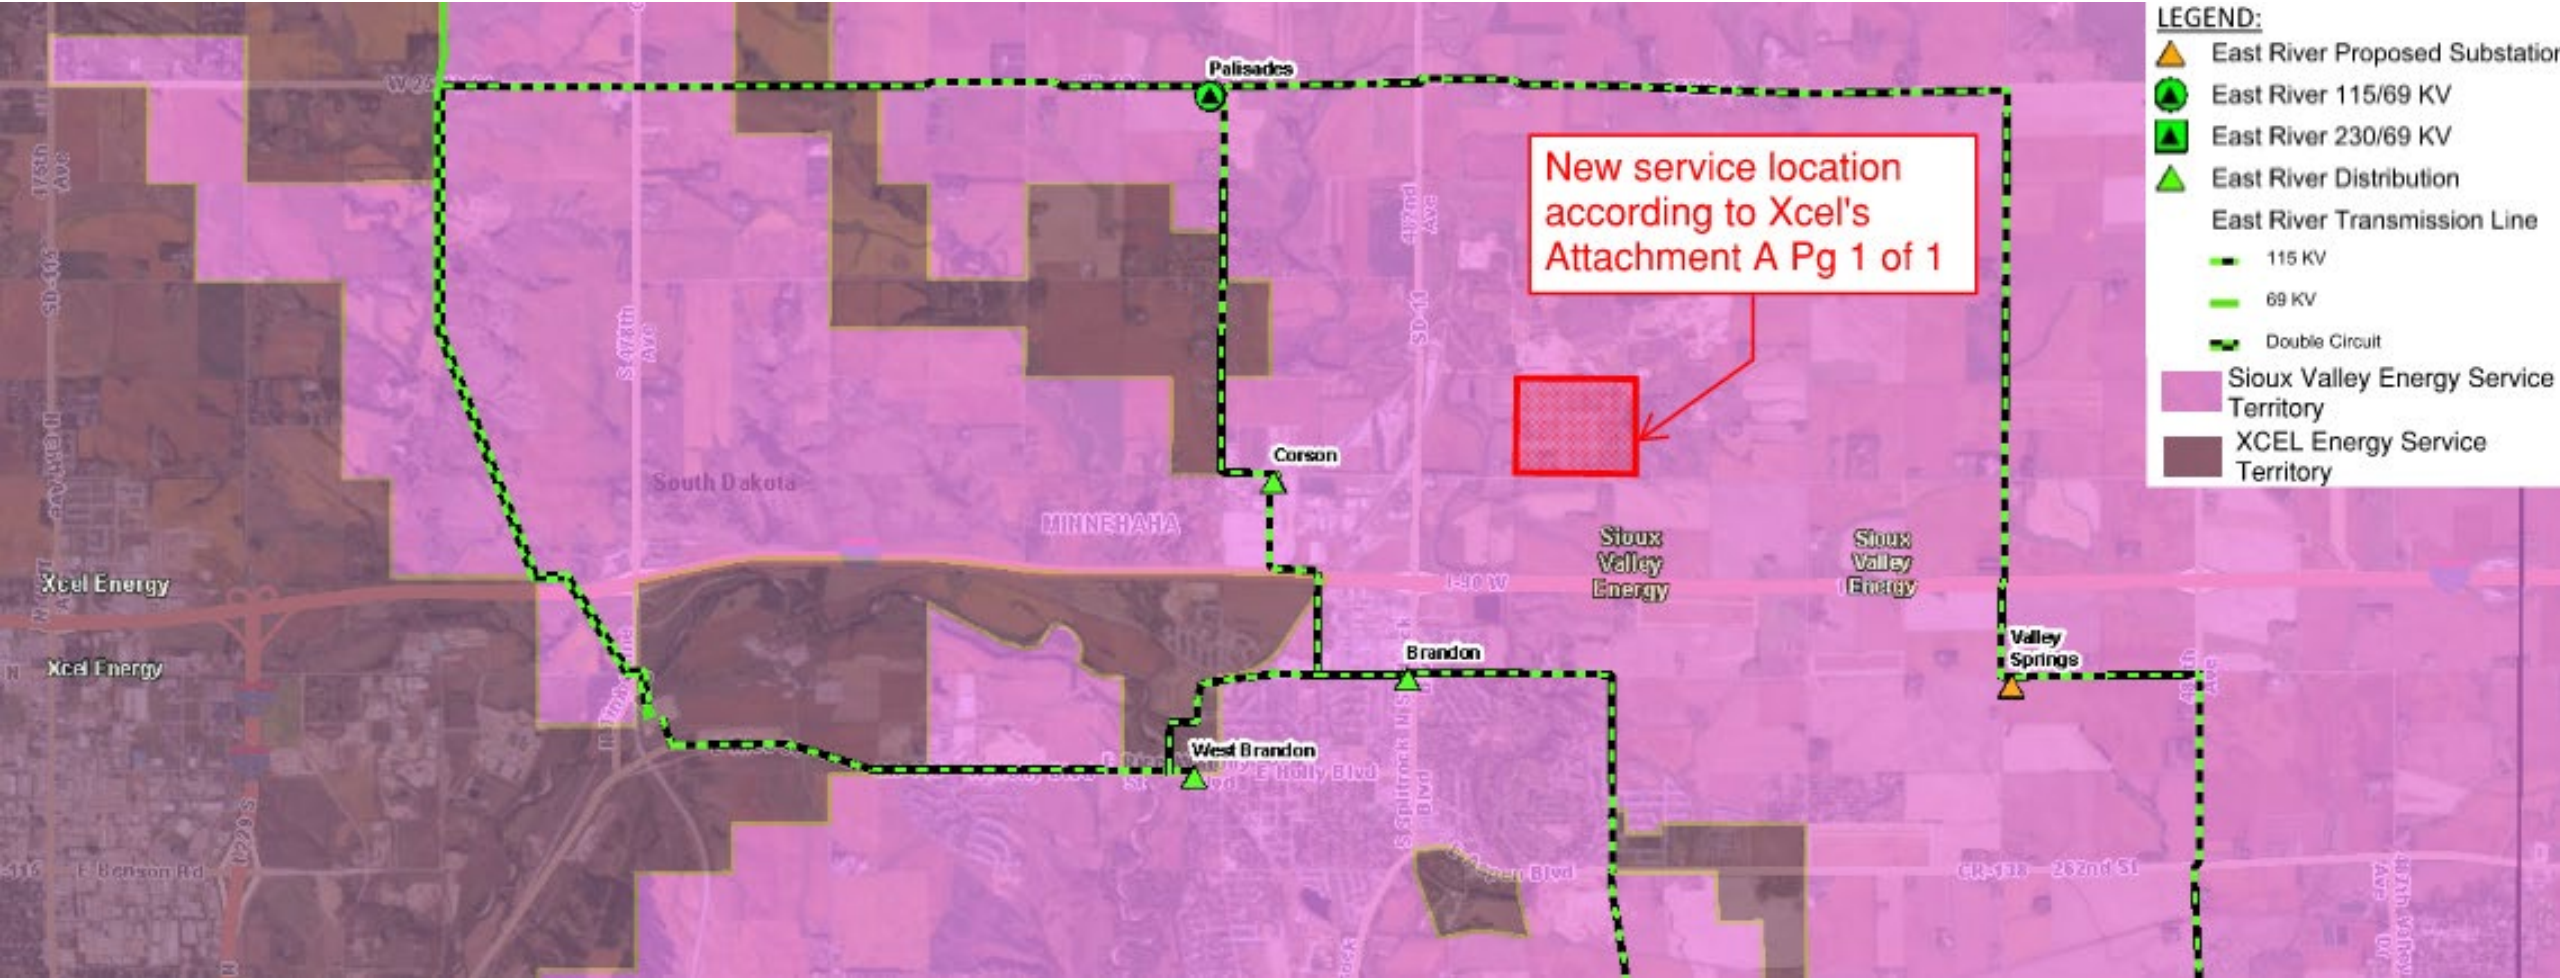

Docket EL25-032 Data Request Exhibit 1

Exhibit 1.1 Load Location - Service Territory Proximity

Exhibit 1.2 Load Location - EREPC System Proximity

Exhibit 1.3 Load Location - EREPC 115 kV Transmission Loop Proximity