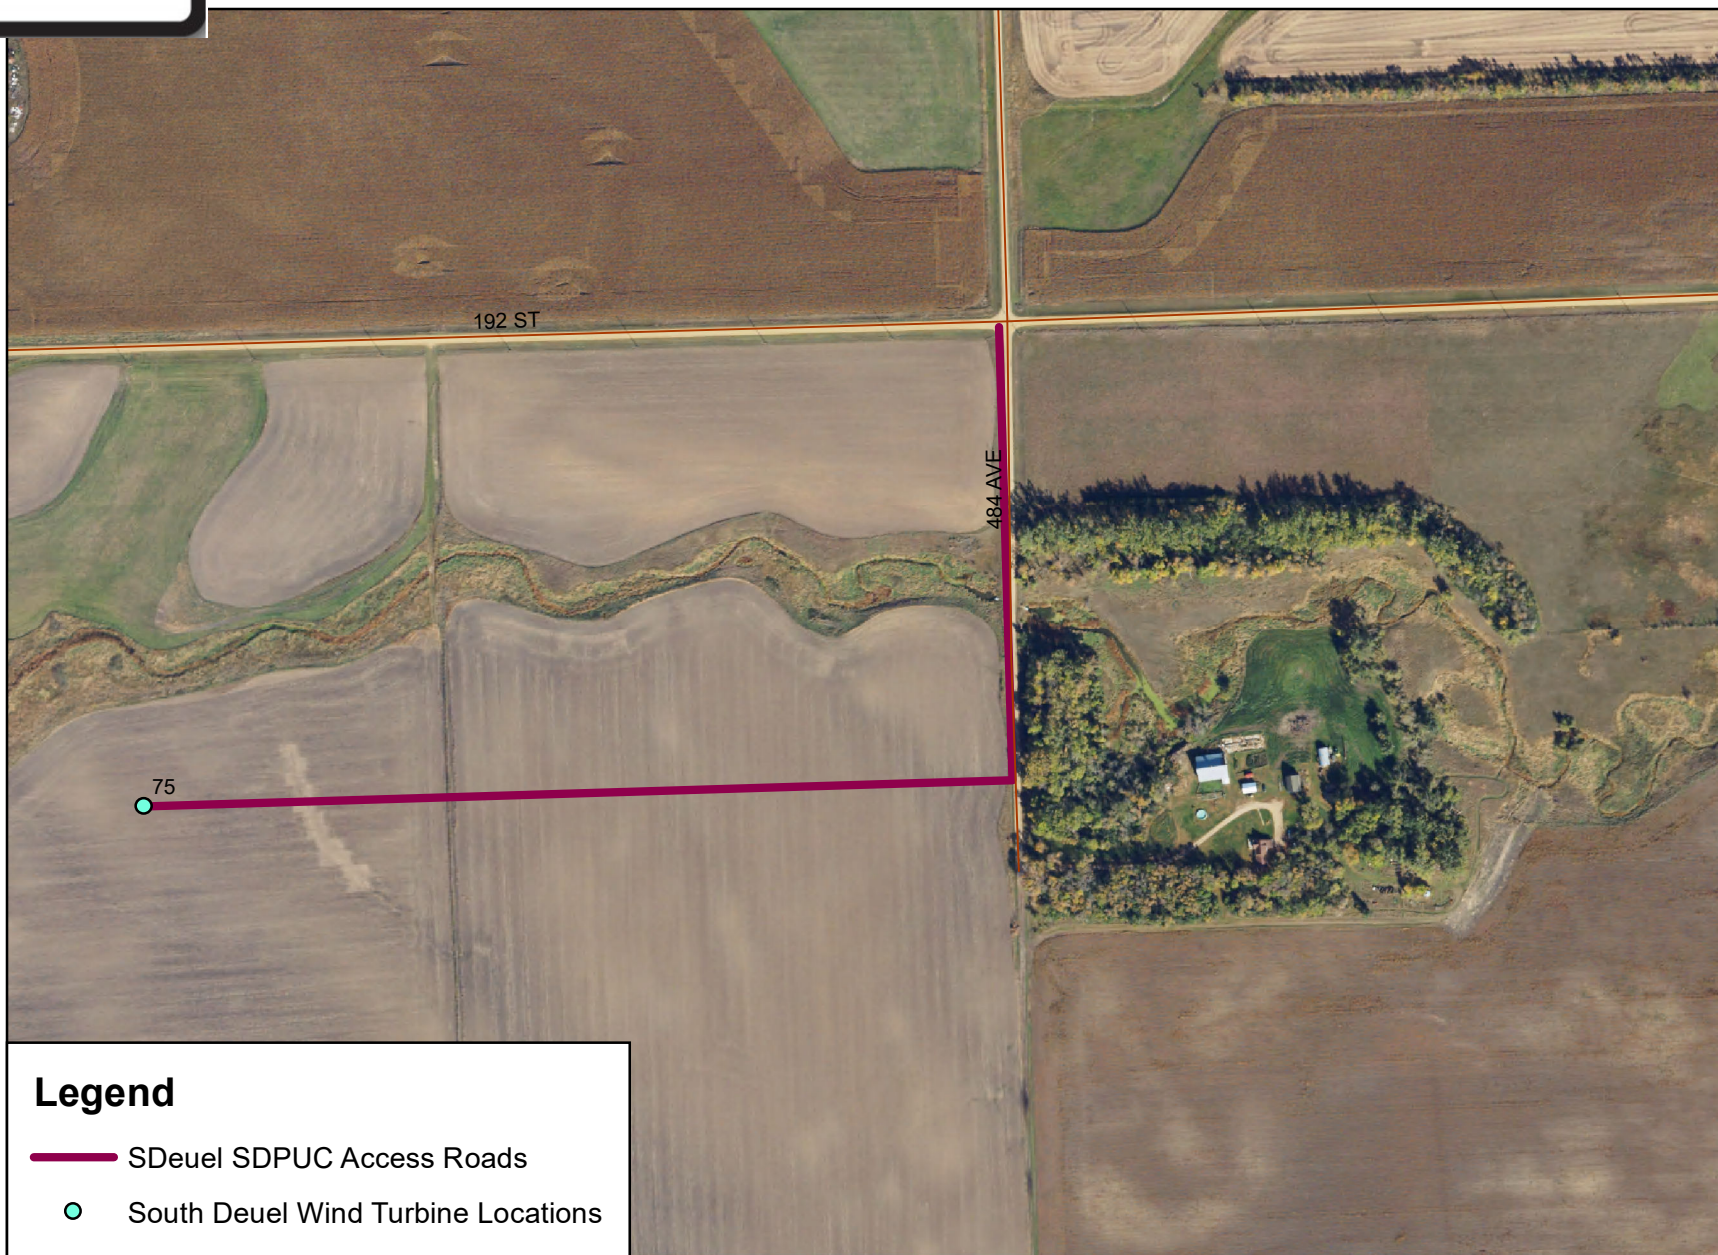

484th Ave Access Road

Legend

- SDeuel SDPUC Access Roads
- South Deuel Wind Turbine Locations

0 0.05 0.1 0.2 Miles