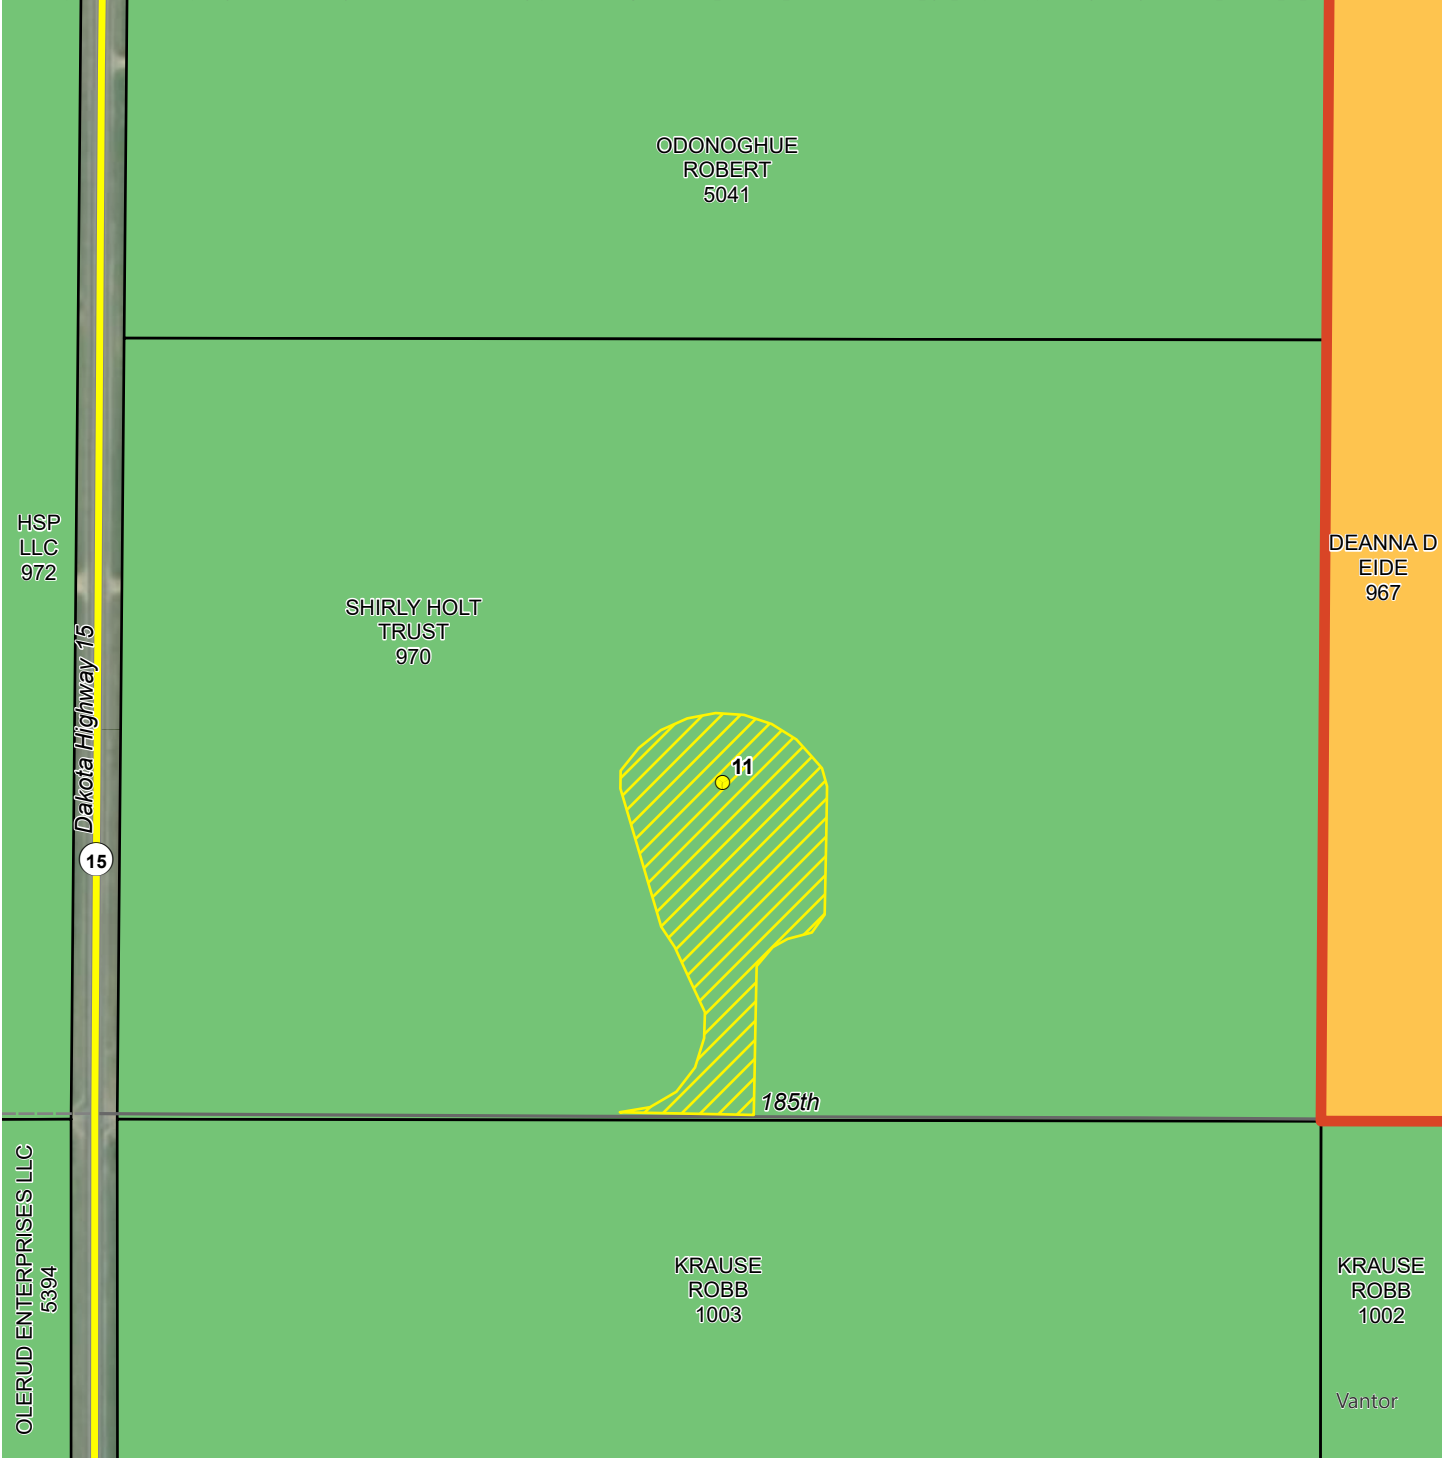

Legend

- Turbine Location
- Anticipated Construction Footprint

Landowner Parcel Status

- Participating
- Not Participating

Road Classification

- US/State Route
- Local Road
- Dirt/Unpaved Road

Construction Map

Legend

- Turbine Location
- Project Boundary
- Anticipated Construction Footprint

Landowner Parcel Status

- Participating
- Not Participating

Road Classification

- US/State Route
- Local Road
- Dirt/Unpaved Road

Construction Map

- Legend**
- Turbine Location
 - Project Boundary
 - Anticipated Construction Footprint
 - Half-Mile Construction Area Buffer

- Landowner Parcel Status**
- Participating
 - Not Participating
- Road Classification**
- US/State Route
 - Local Road
 - Dirt/Unpaved Road

Construction Map