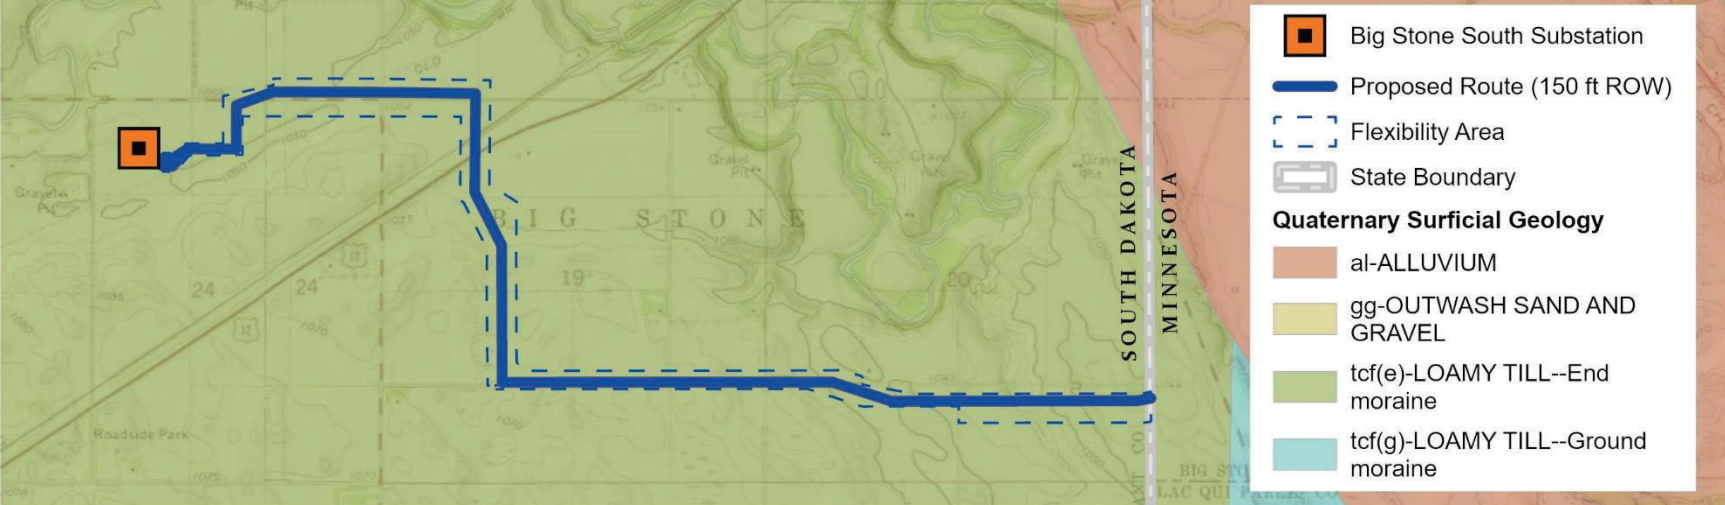

Figure 11. Surficial geology cross section

Surficial Geology Cross Section

**SURFICIAL GEOLOGY CROSS SECTION**

W:\SPE-GIS-FILES\PROJECT\TERRIAL\10365483\_BSSA\7.2\_WPMAMP\_DOCS\SD\_APPLICATION\SD\_FIGURES\SD\_FIGURES\_APRX DATE: 10/22/2024 BIG STONE SOUTH TO ALEXANDRIA 345KV