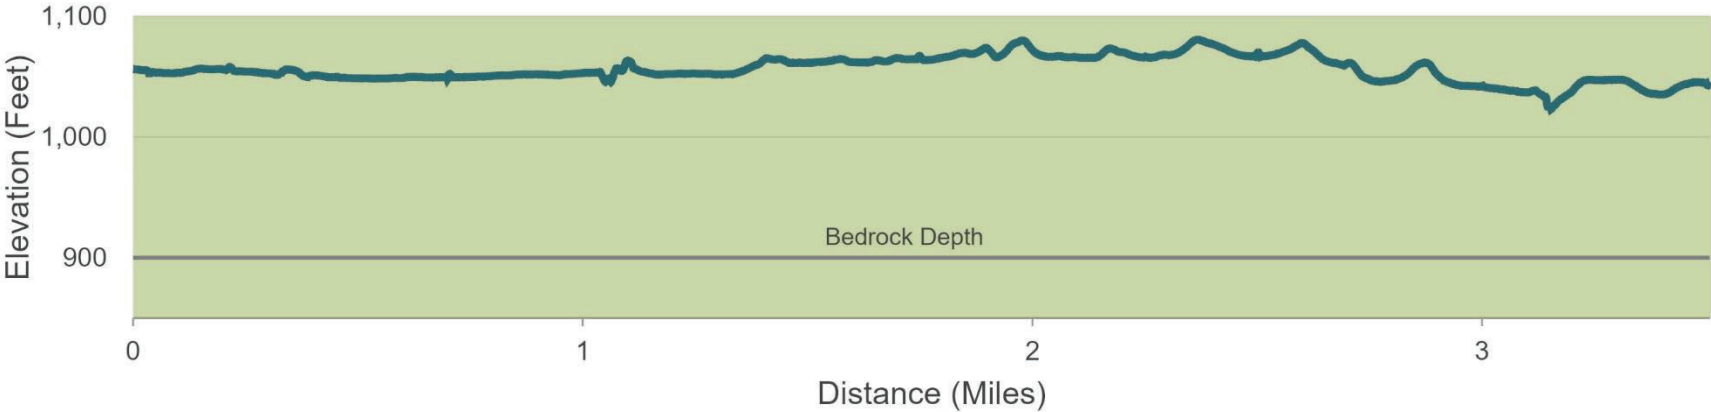

Figure 11. Surficial geology cross section

Surficial Geology Cross Section

**SURFICIAL GEOLOGY CROSS SECTION**

W:\SPE-GIS-FILES\PROJECT\TERRIAL\10365483\_BSSA\7.2\_WPMAMP\_DOCS\SD\_APPLICATION\SD\_FIGURES\SD\_FIGURES\_APRX DATE: 10/22/2024 BIG STONE SOUTH TO ALEXANDRIA 345KV