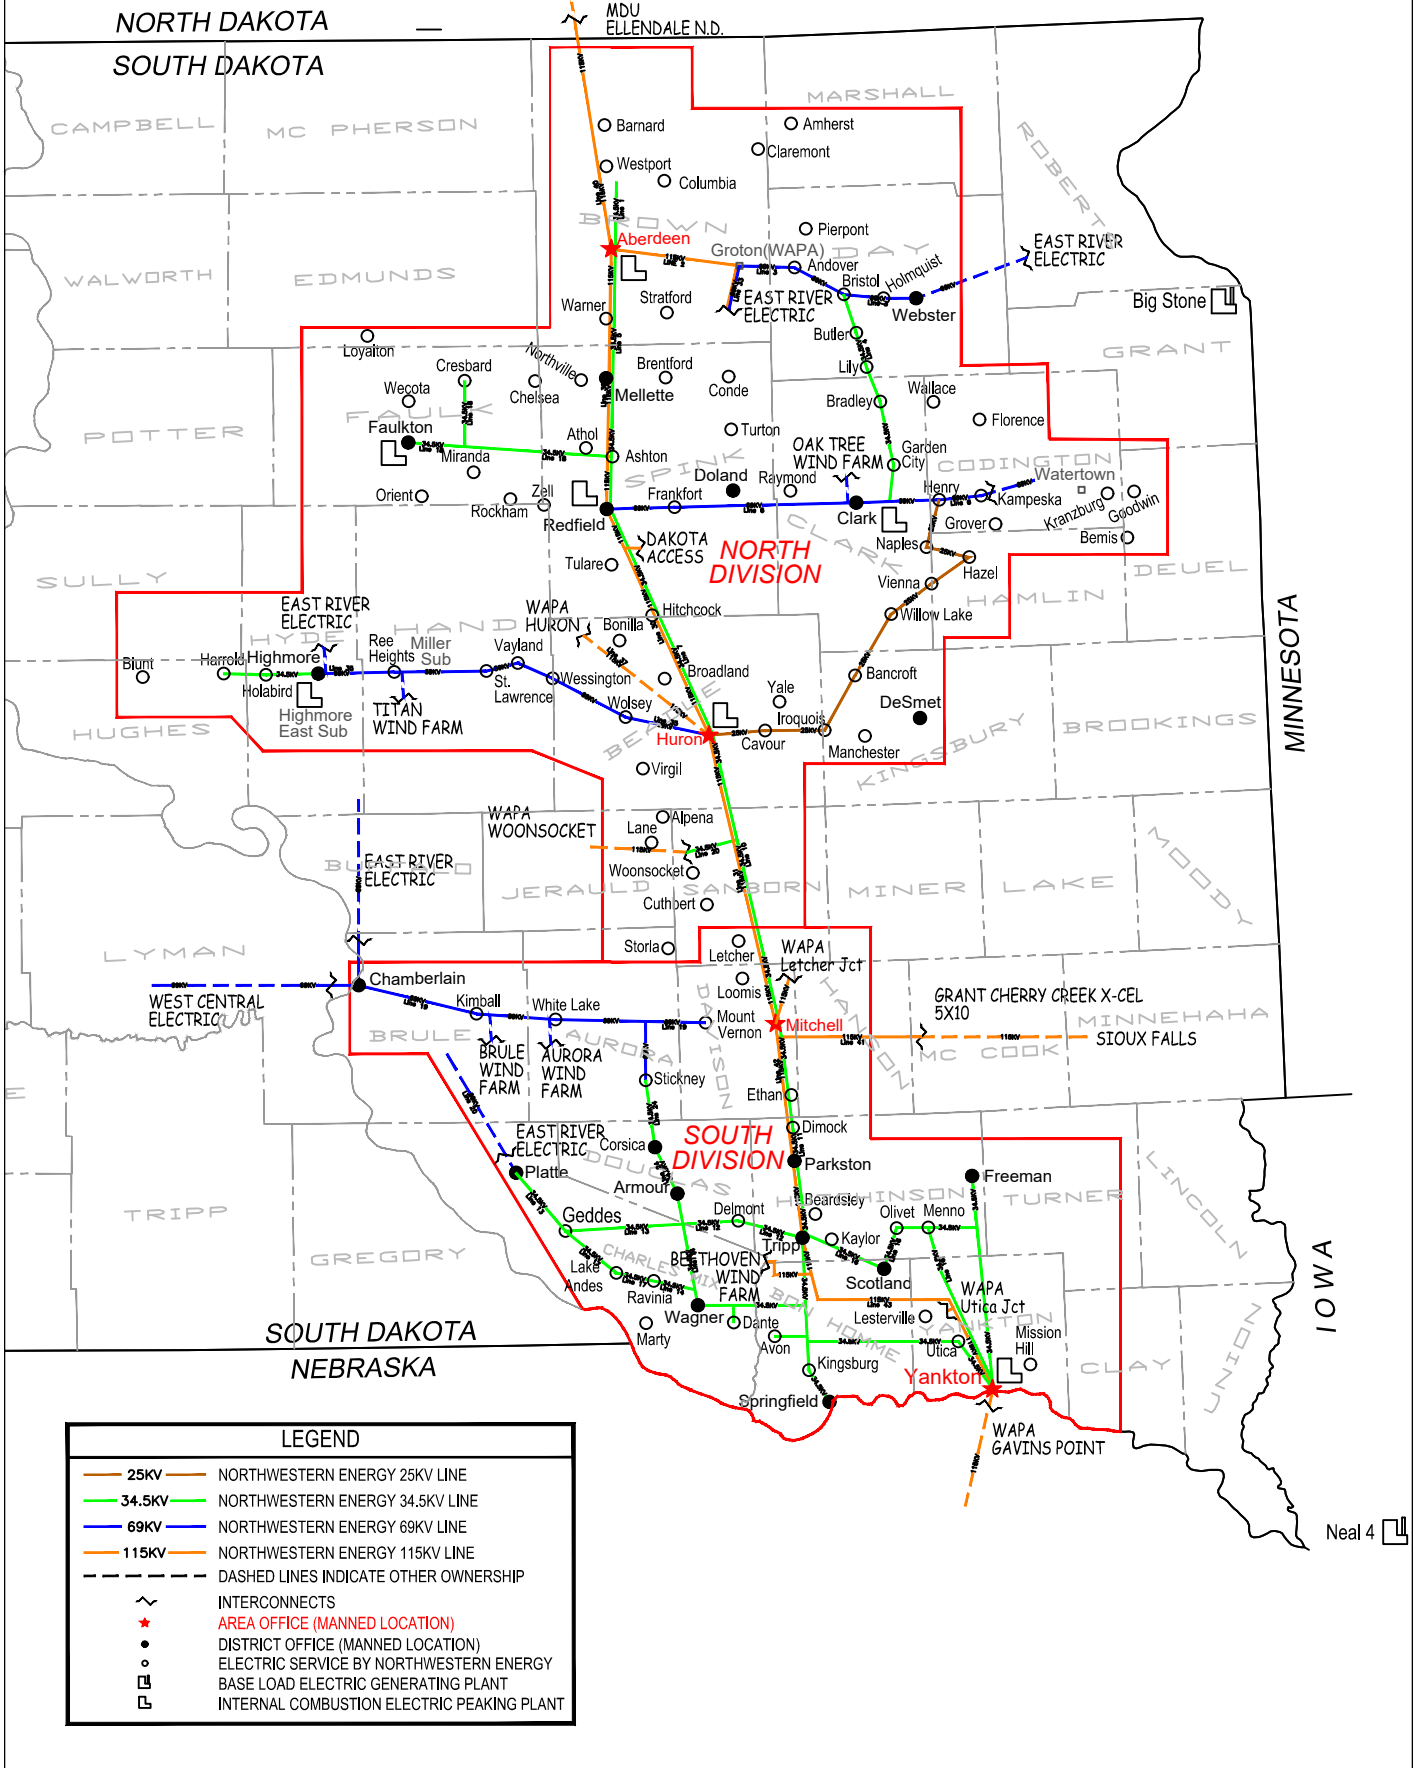

NORTHWESTERN ENERGY - SD ELECTRIC PROPERTIES

Coyote 1

LEGEND	
	25KV NORTHWESTERN ENERGY 25KV LINE
	34.5KV NORTHWESTERN ENERGY 34.5KV LINE
	69KV NORTHWESTERN ENERGY 69KV LINE
	115KV NORTHWESTERN ENERGY 115KV LINE
	DASHED LINES INDICATE OTHER OWNERSHIP
	INTERCONNECTS
	AREA OFFICE (MANNED LOCATION)
	DISTRICT OFFICE (MANNED LOCATION)
	ELECTRIC SERVICE BY NORTHWESTERN ENERGY
	BASE LOAD ELECTRIC GENERATING PLANT
	INTERNAL COMBUSTION ELECTRIC PEAKING PLANT

Neal 4