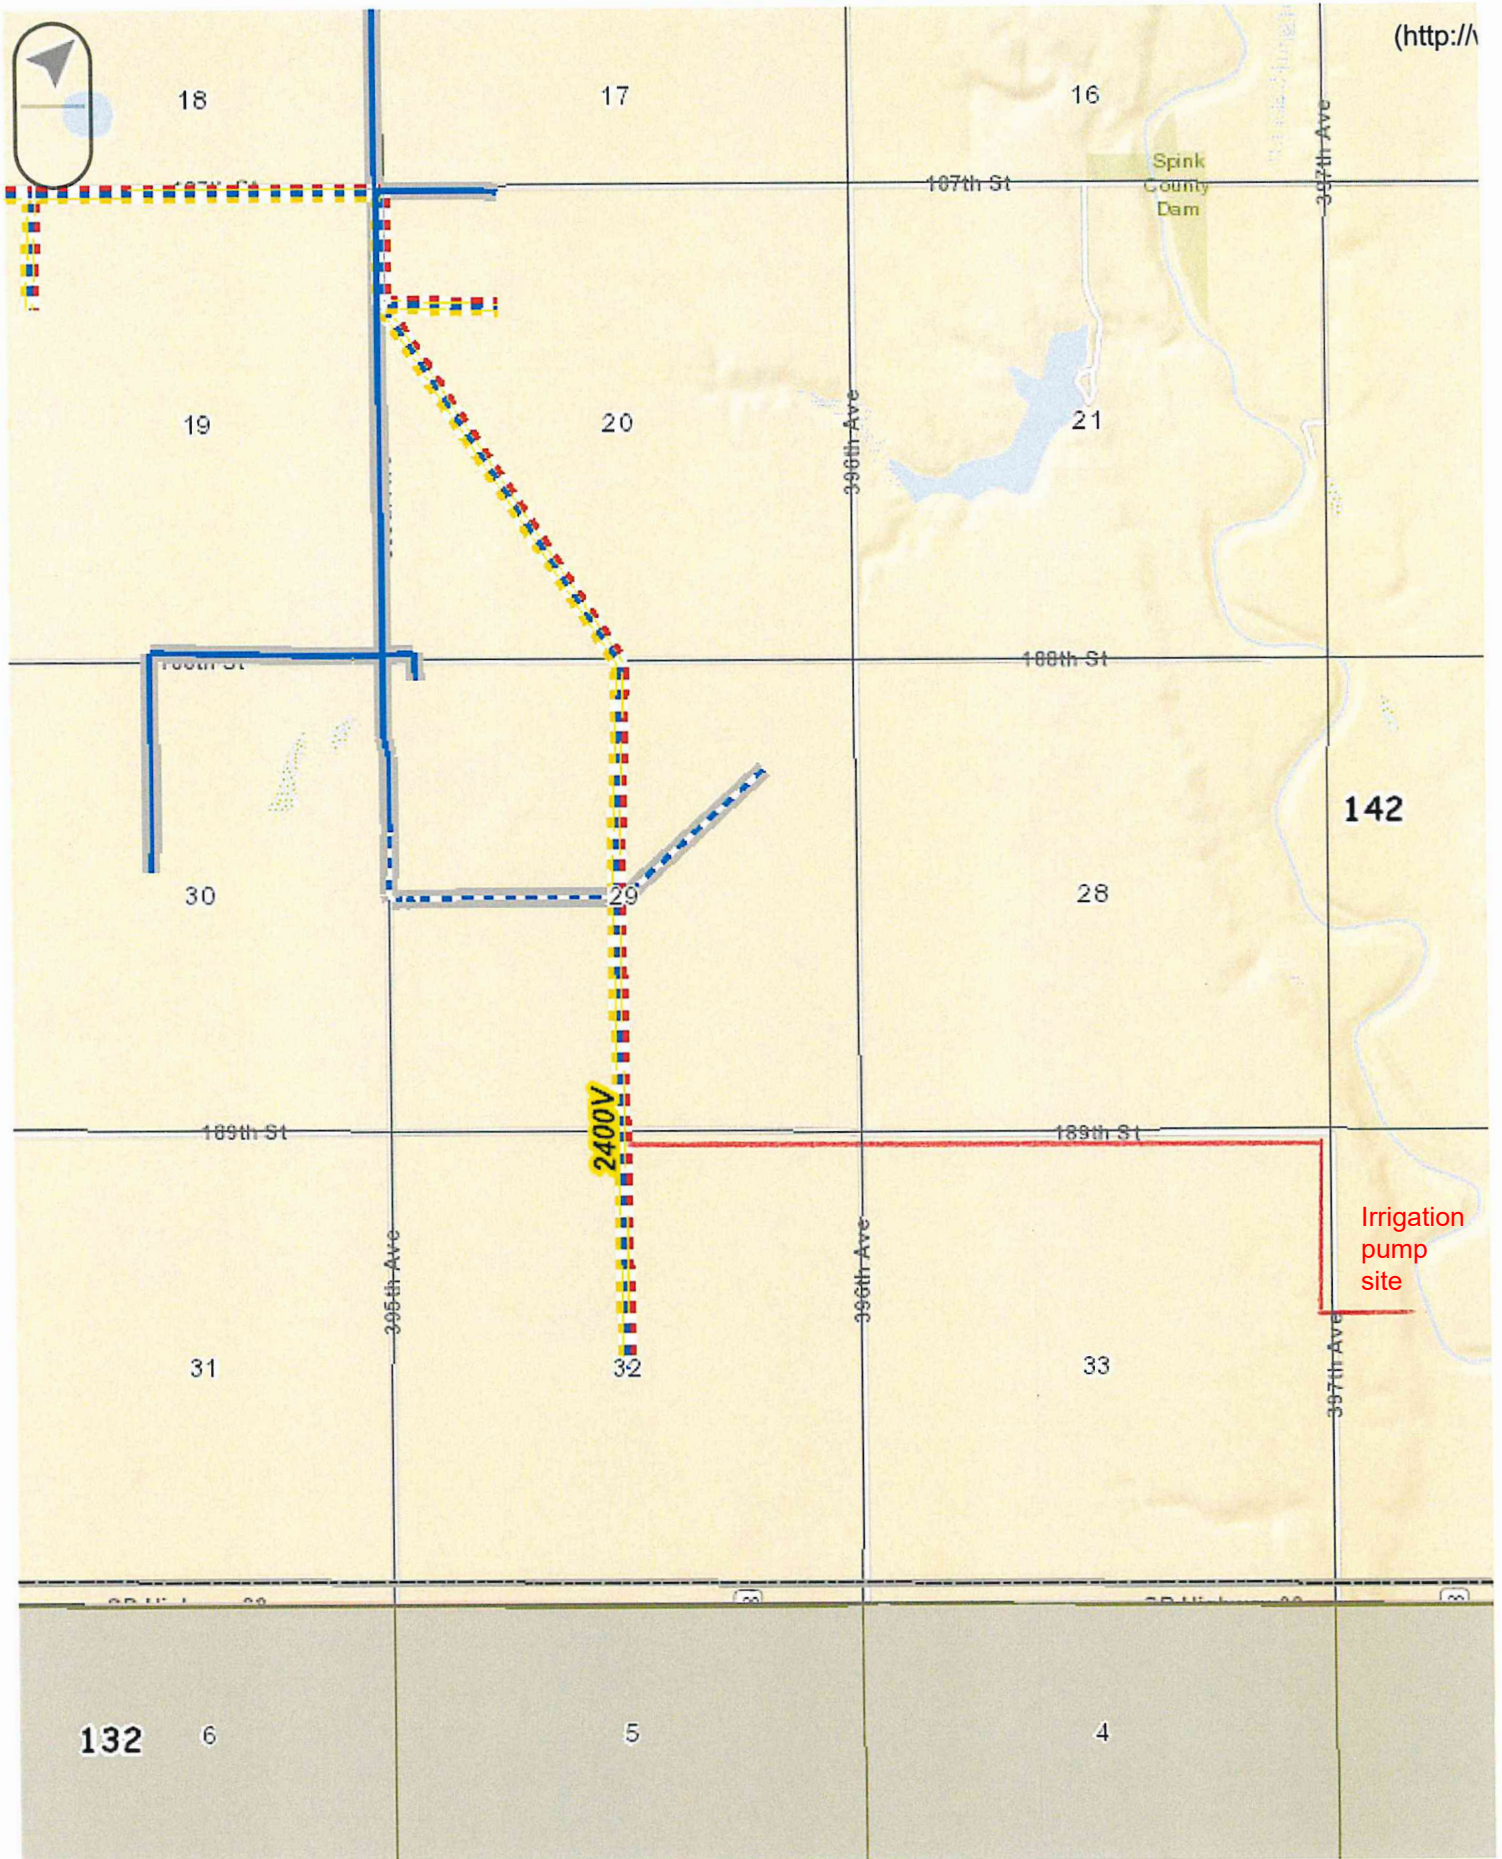

396th Ave

2

28

396th Ave

44.641735 & -98.278678

James River

Exhibit B

(http://)

Logout

Exhibit C