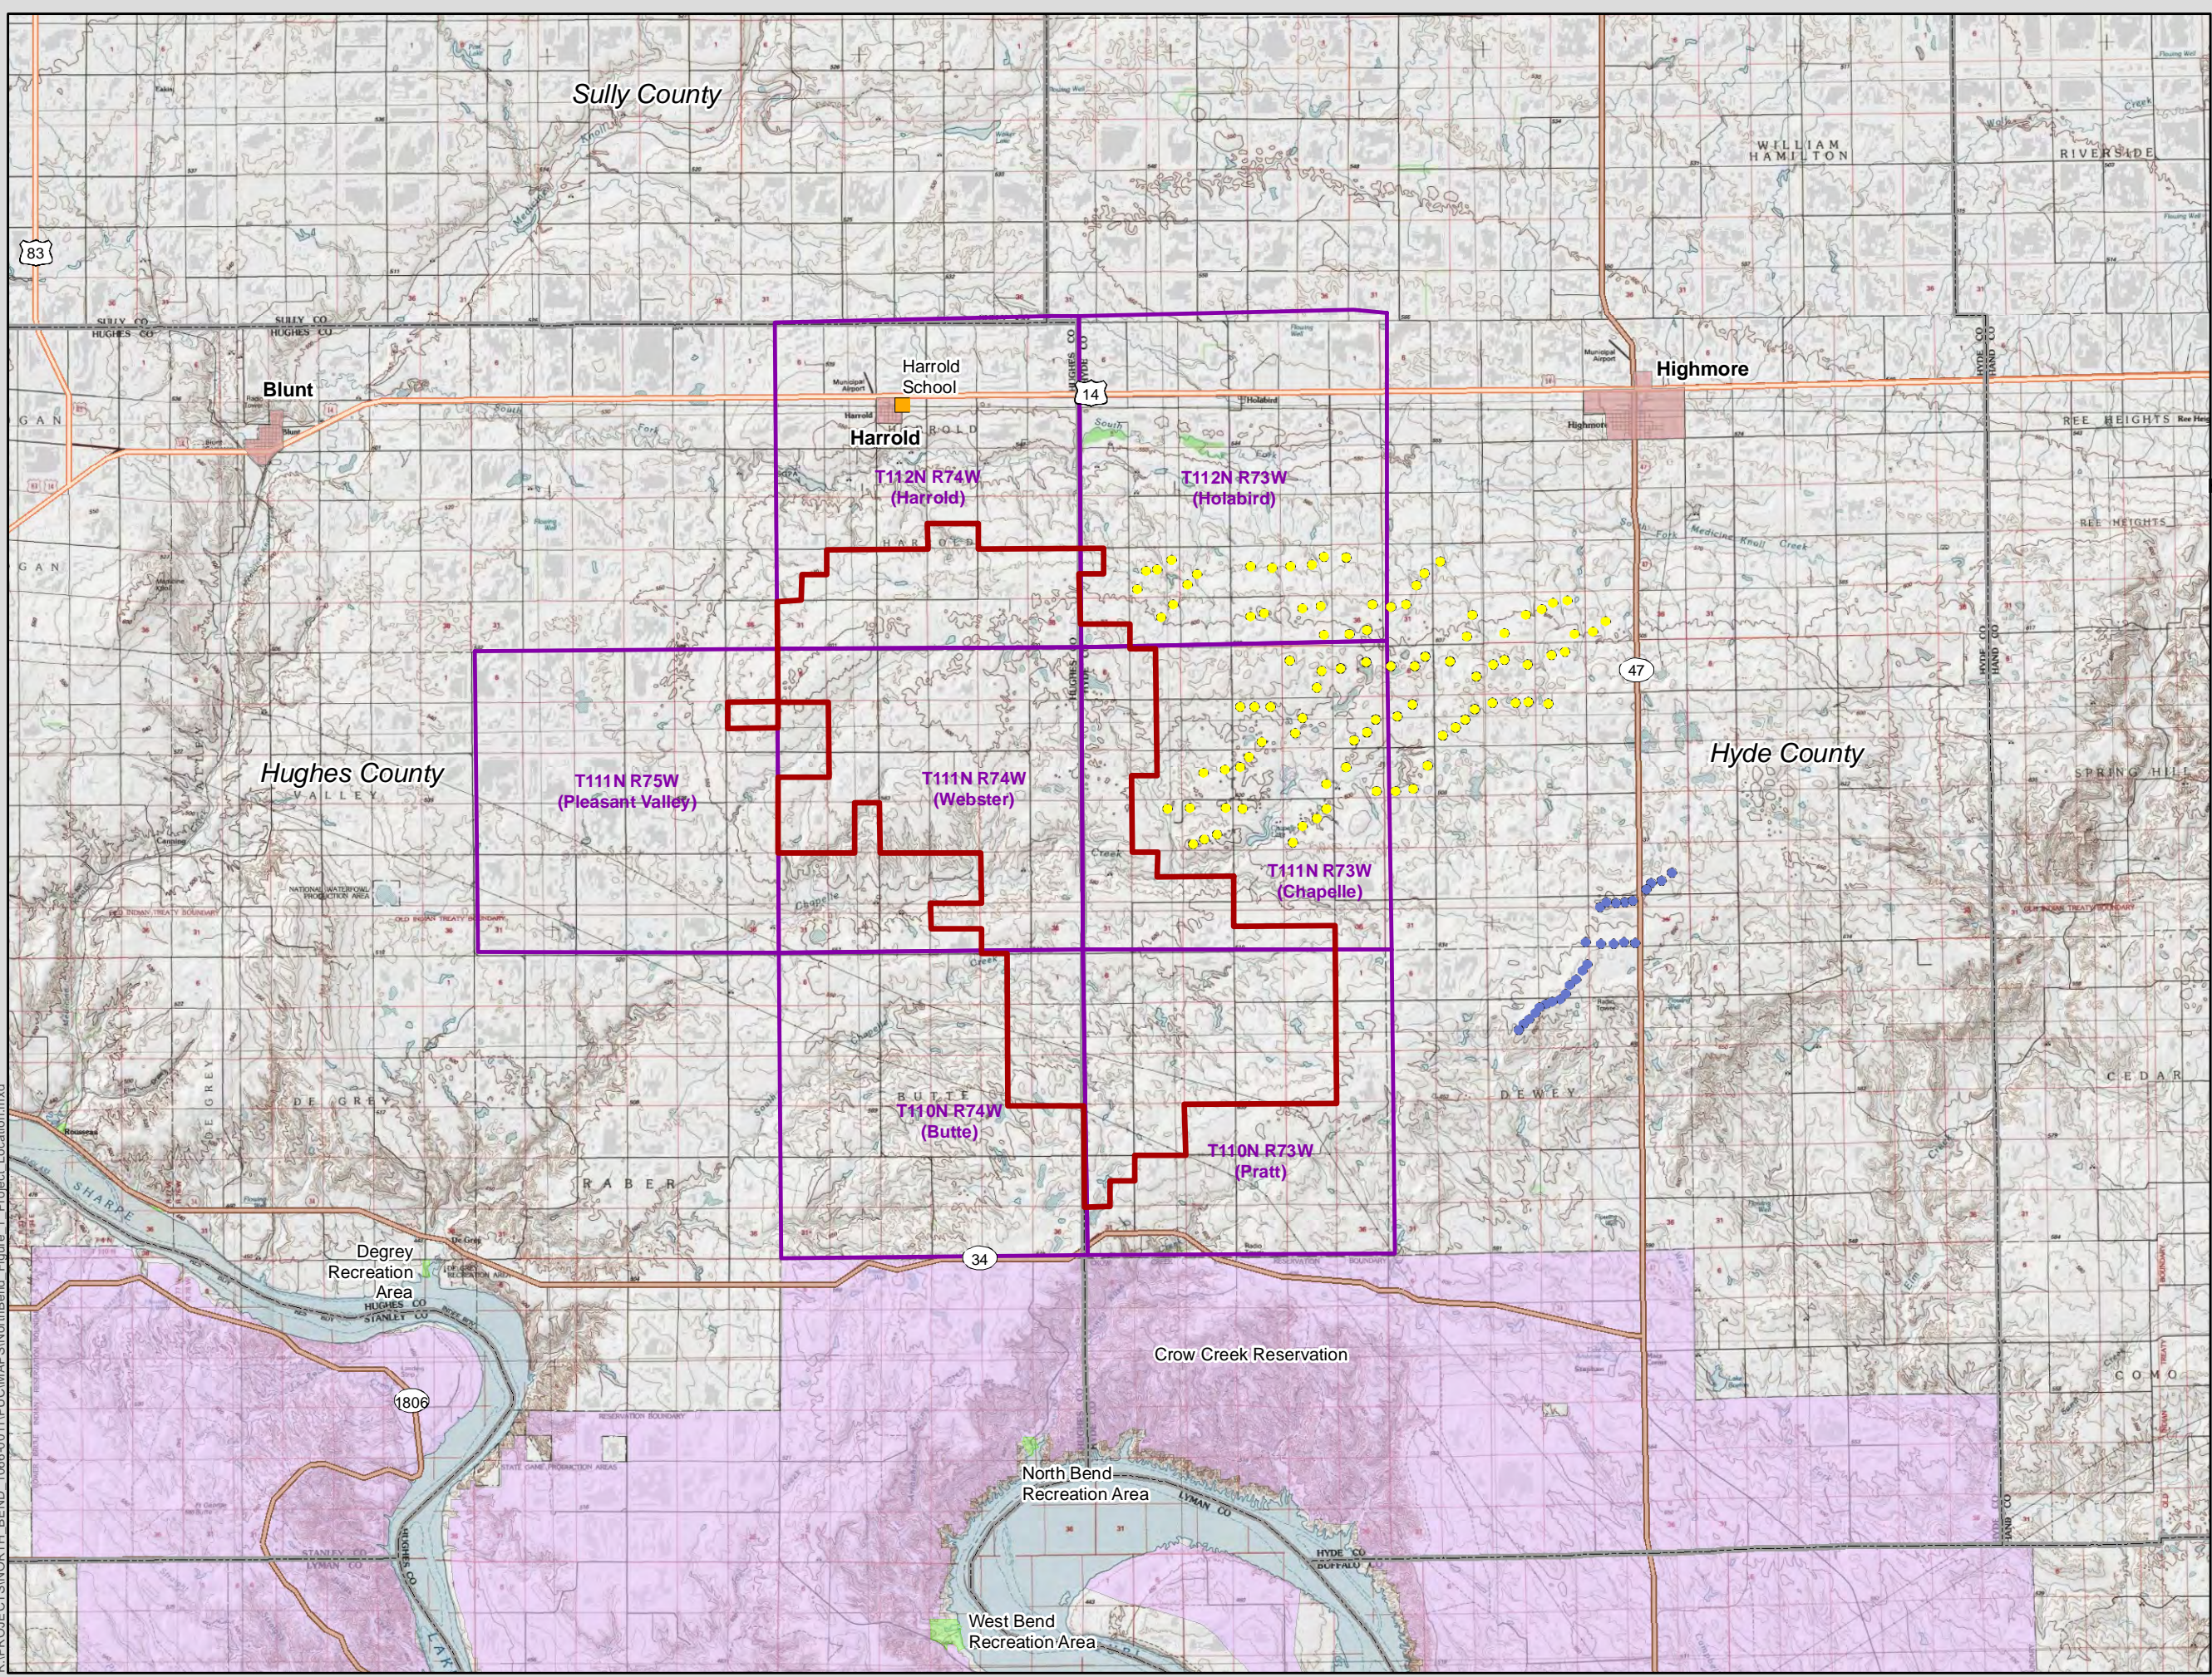

# North Bend Wind Project

## Figure 1 Project Location

Hughes and Hyde Counties, SD

- Project Area
- National Register of Historic Places - Building
- Existing Wind Turbines**
  - South Dakota Wind Energy Center
  - Triple H Wind Facility
- Reservation
- State Recreation Area
- PLSS Township
- US Highway
- State Highway
- Municipal Boundary
- County Boundary

R:\PROJECTS\NORTH\_BEND\_1066-0011\PLUMAPS\NorthBend\_Figure 1 Project Location.mxd