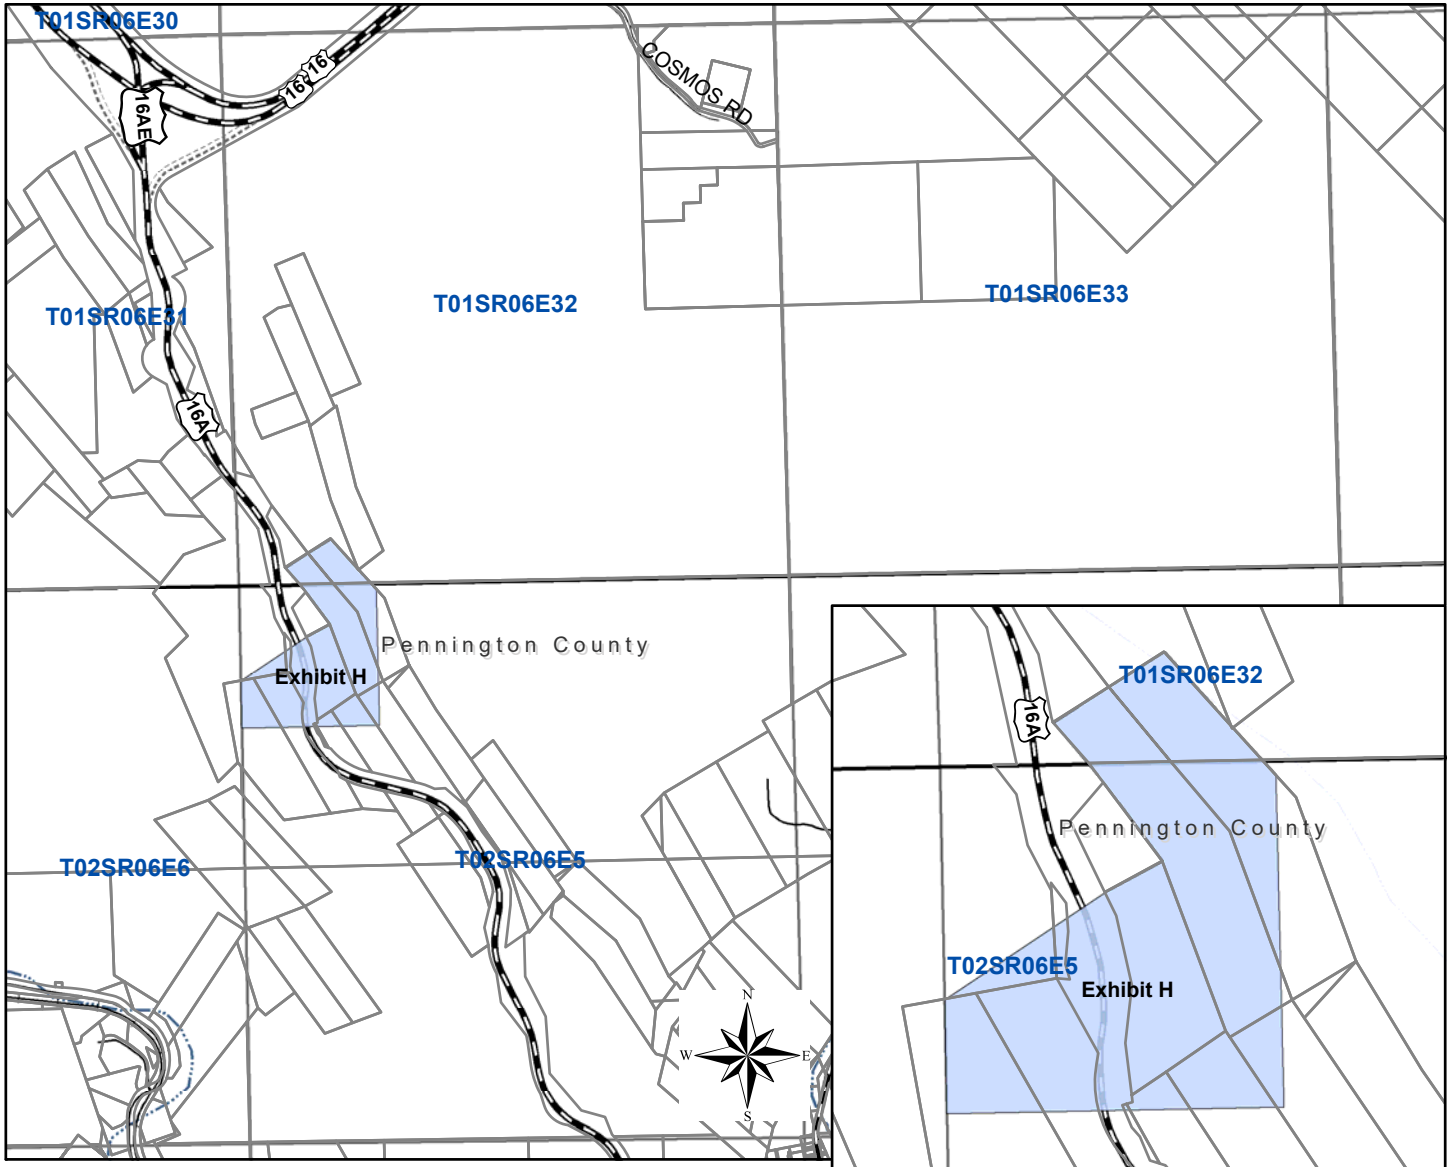

EXHIBIT H

1. Beginning at the NE corner of Government Lot 4 of Section 5 of Township 2 South, Range 6 East, Pennington County,
2. Thence continue northwest to NE corner of Crow Chief Lode MS 1716 in Section 32 of Township 1 South, Range 6 East, Pennington County,
3. Thence continue southwest to NW corner of Little Grace Lode MS 1716 in Section 32 of Township 1 South, Range 6 East, Pennington County,
4. Thence continue southeast to NE corner of Lot 1 of Beckman Subdivision #2 in Section 5 of Township 2 South, Range 6 East, Pennington County,
5. Thence continue southwest to NW corner of Lot 1 of Beckman Subdivision #2 in Section 5 of Township 2 South, Range 6 East, Pennington County,
6. Thence continue southwest to the point of intersection of the north boundary of Maine Lode MS 1715 and the west boundary of Section 5 of Township 2 South, Range 6 East, Pennington County,
7. Thence continue south to the NW corner of the SW1/4 of the NW1/4 of Section 5 of Township 2 South, Range 6 East, Pennington County,
8. Thence continue east to the SE corner of Government Lot 4 of Section 5 of Township 2 South, Range 6 East, Pennington County,
9. Thence continue North ending at the NE corner of Government Lot 4 of Section 5 of Township 2 South, Range 6 East, Pennington County,