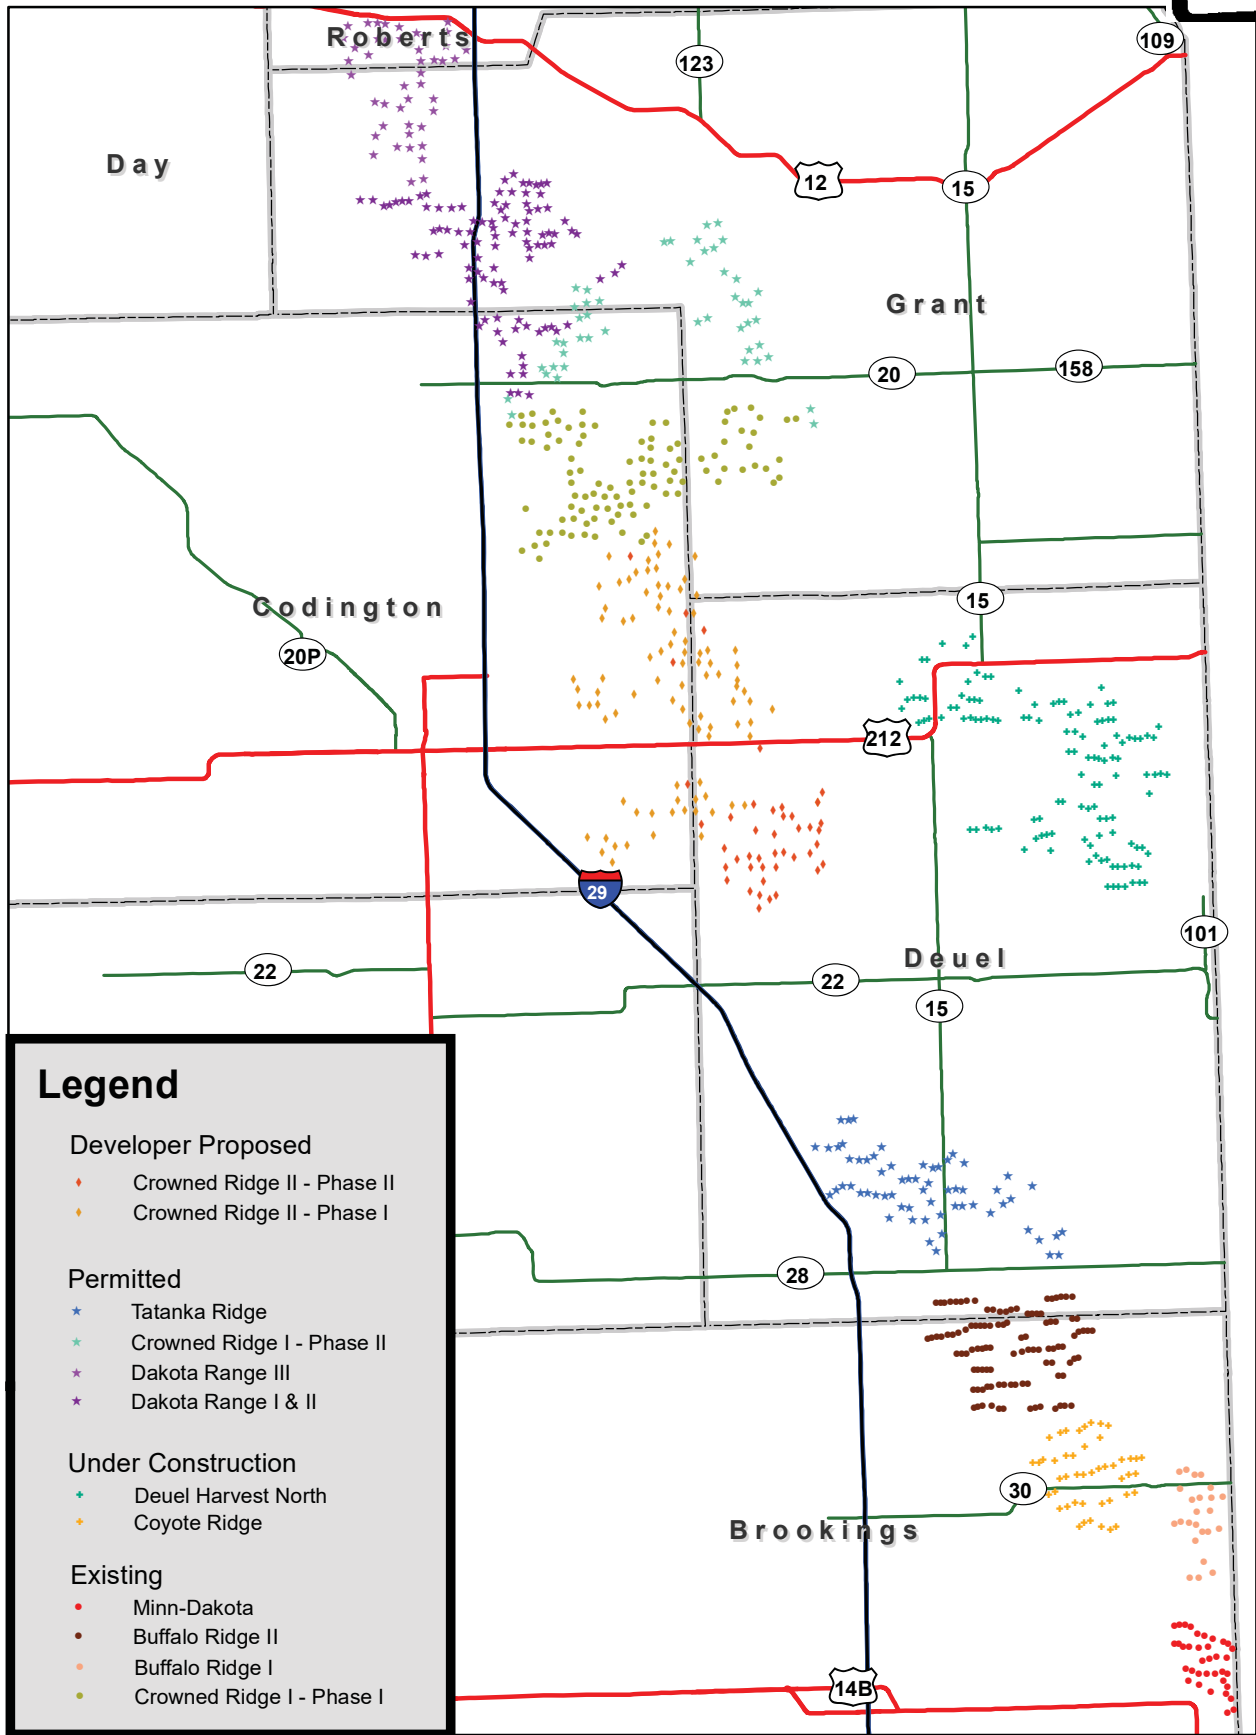

Northeastern South Dakota Wind Turbines

Legend

Developer Proposed

- ◆ Crowned Ridge II - Phase II
- ◆ Crowned Ridge II - Phase I

Permitted

- ★ Tatanka Ridge
- ★ Crowned Ridge I - Phase II
- ★ Dakota Range III
- ★ Dakota Range I & II

Under Construction

- + Deuel Harvest North
- + Coyote Ridge

Existing

- Minn-Dakota
- Buffalo Ridge II
- Buffalo Ridge I
- Crowned Ridge I - Phase I

Map produced by PUC Staff on February 7, 2020

0 3 6 12 18 Miles

Turbine locations are representative only and may change depending upon actual construction. Not all turbines may be constructed.