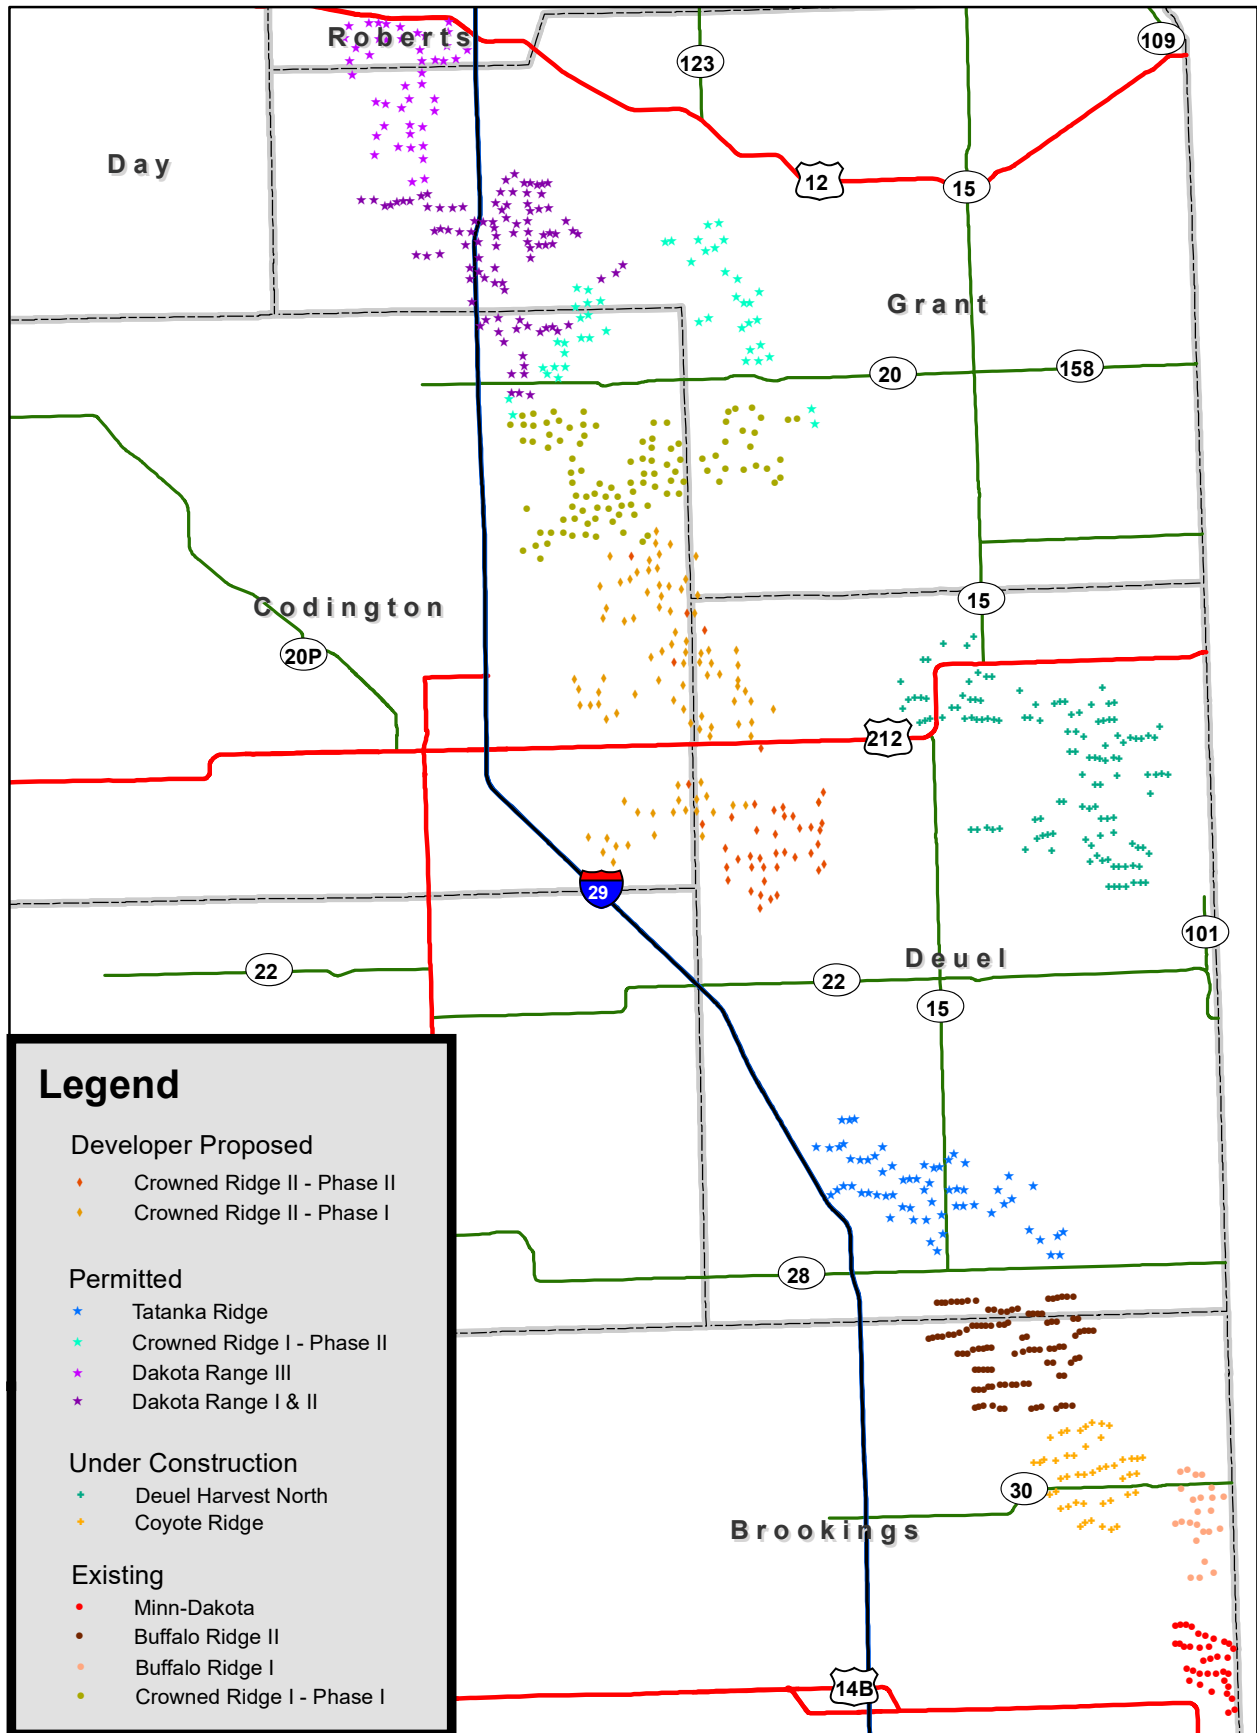

# Northeastern South Dakota Wind Turbines

**Legend**

**Developer Proposed**

- ◆ Crowned Ridge II - Phase II
- ◆ Crowned Ridge II - Phase I

**Permitted**

- ★ Tatanka Ridge
- ★ Crowned Ridge I - Phase II
- ★ Dakota Range III
- ★ Dakota Range I & II

**Under Construction**

- ◆ Deuel Harvest North
- ◆ Coyote Ridge

**Existing**

- Minn-Dakota
- Buffalo Ridge II
- Buffalo Ridge I
- Crowned Ridge I - Phase I

Map produced by PUC Staff on February 7, 2020

0 3 6 12 18 Miles

Turbine locations are representative only and may change depending upon actual construction. Not all turbines may be constructed.