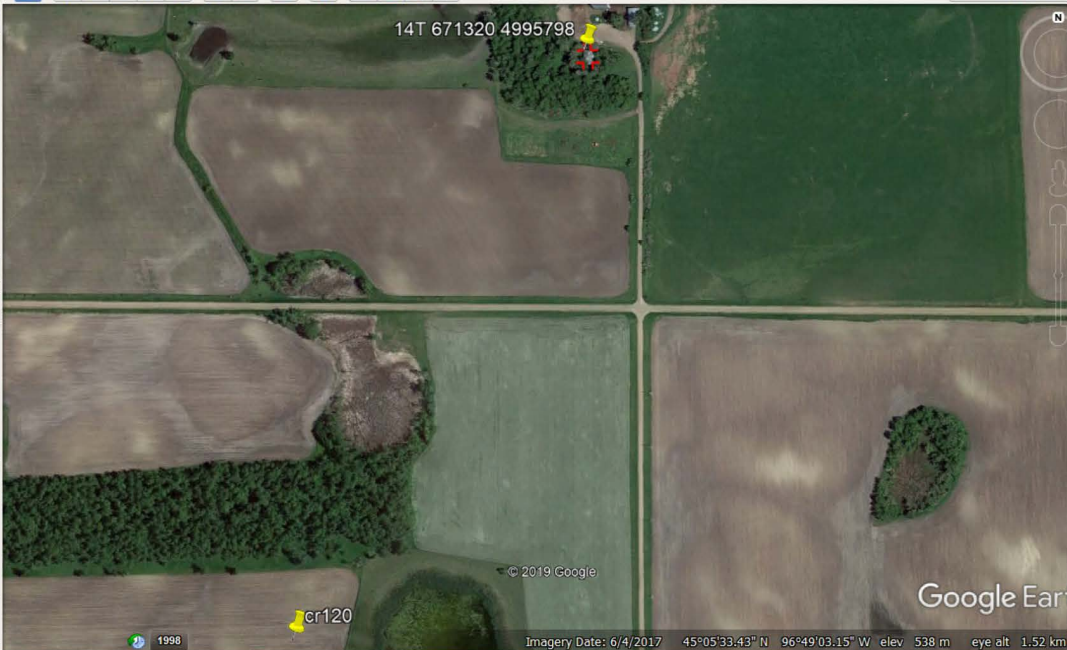

Search

14T 671320 4995798

Search

ext: 37 25' 19.17N, 122 05' 06"W

Get Directions History

✓ 14T 671320 4995798

Temporary Places

Places

Temporary Places

- ✓ Line Measure
- ✓ Line Measure
- ✓ Line Measure
- ✓ Line Measure
- ✓ Line Measure
- ✓ Line Measure
- ✓ Line Measure
- ✓ Line Measure

Layers

- Primary Database
- Announcements
- Borders and Labels
- Places
- Photos
- Roads
- 3D Buildings
- Ocean
- Weather

Sign in

Imagery Date: 6/4/2017 45°05'33.43" N 96°49'03.15" W elev 538 m eye alt 1.52 km