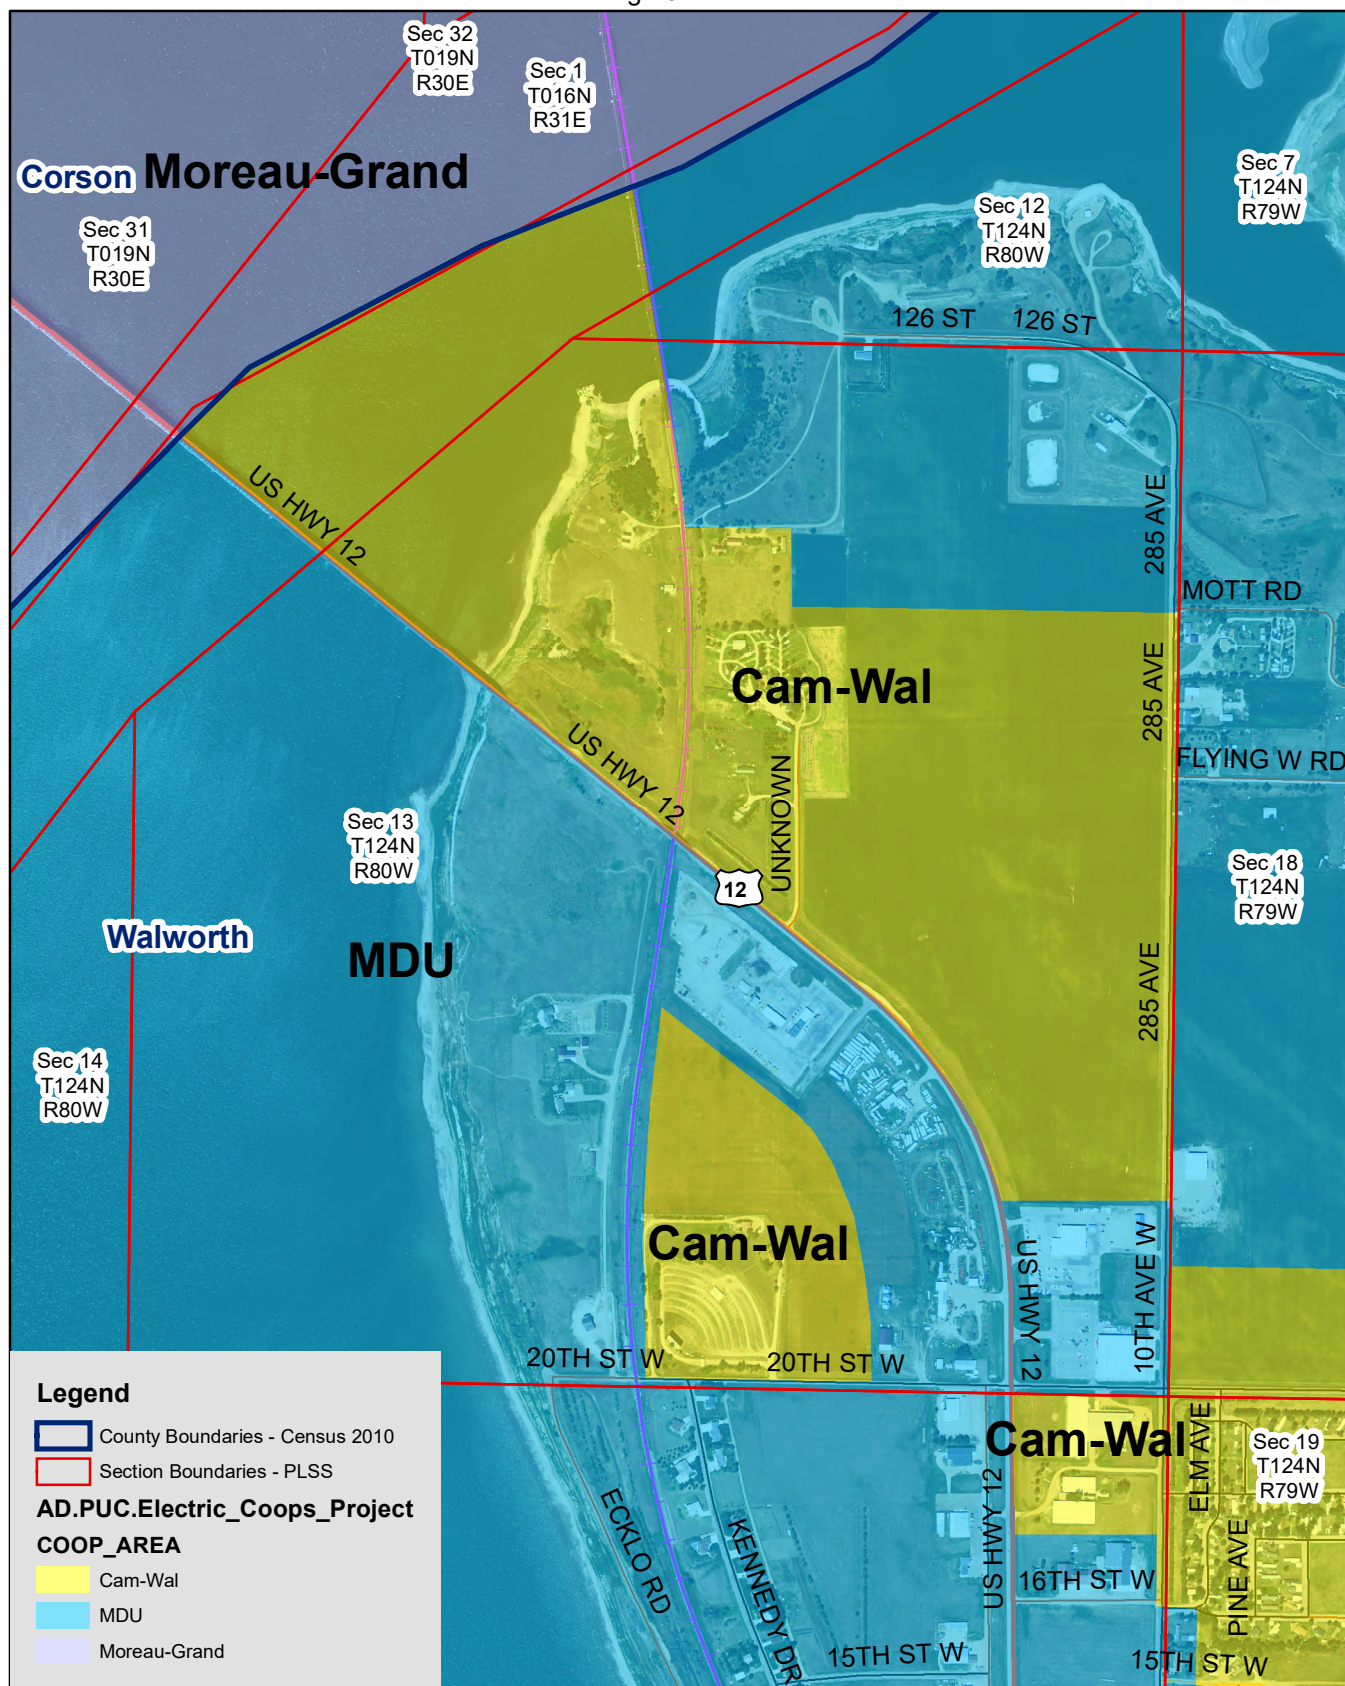

Exhibit F

Cam-Wal and MDU Electric Service Territory Boundary

Mobridge

Page 1 of 7

Exhibit F

Cam-Wal and MDU Electric Service Territory Boundary
Mobridge
Page 2 of 7

Exhibit F

Cam-Wal and MDU Electric Service Territory Boundary
Mobridge
Page 3 of 7

Exhibit F

Cam-Wal and MDU Electric Service Territory Boundary
 Mobridge
 Page 4 of 7

Exhibit F

Cam-Wal and MDU Electric Service Territory Boundary
Mobridge
Page 5 of 7

Exhibit F

Cam-Wal and MDU Electric Service Territory Boundary

Mobridge

Page 6 of 7

The Official Zoning District Map of the City of Mobridge, Walworth County