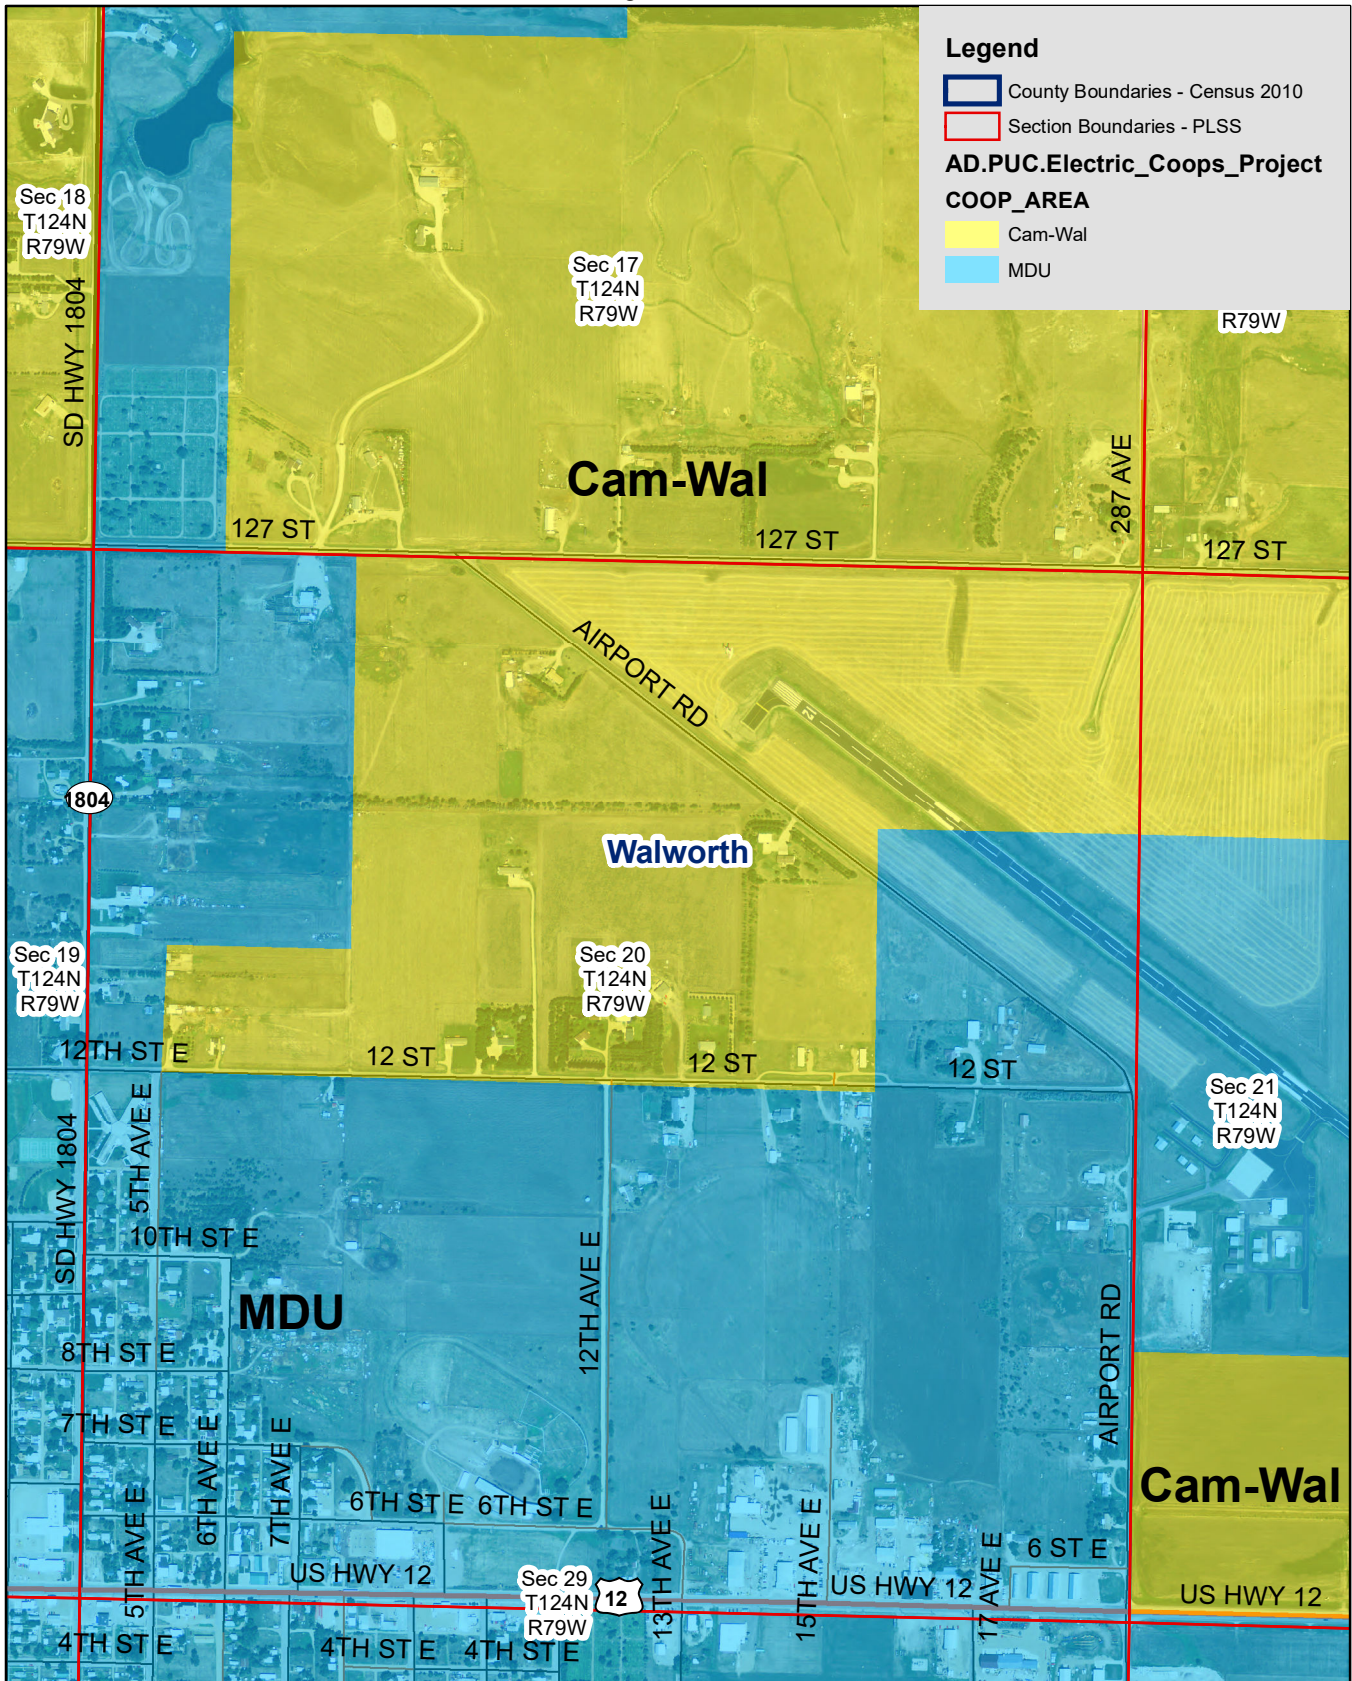

Exhibit F

Cam-Wal and MDU Electric Service Territory Boundary

Mobridge

Page 1 of 7

Exhibit F

Cam-Wal and MDU Electric Service Territory Boundary
Mobridge
Page 2 of 7

Exhibit F

Cam-Wal and MDU Electric Service Territory Boundary
Mobridge
Page 3 of 7

Exhibit F

Cam-Wal and MDU Electric Service Territory Boundary
 Mobridge
 Page 4 of 7

Exhibit F

Cam-Wal and MDU Electric Service Territory Boundary
Mobridge
Page 5 of 7

Exhibit F

Cam-Wal and MDU Electric Service Territory Boundary

Mobridge

Page 6 of 7

The Official Zoning District Map of the City of Mobridge, Walworth County