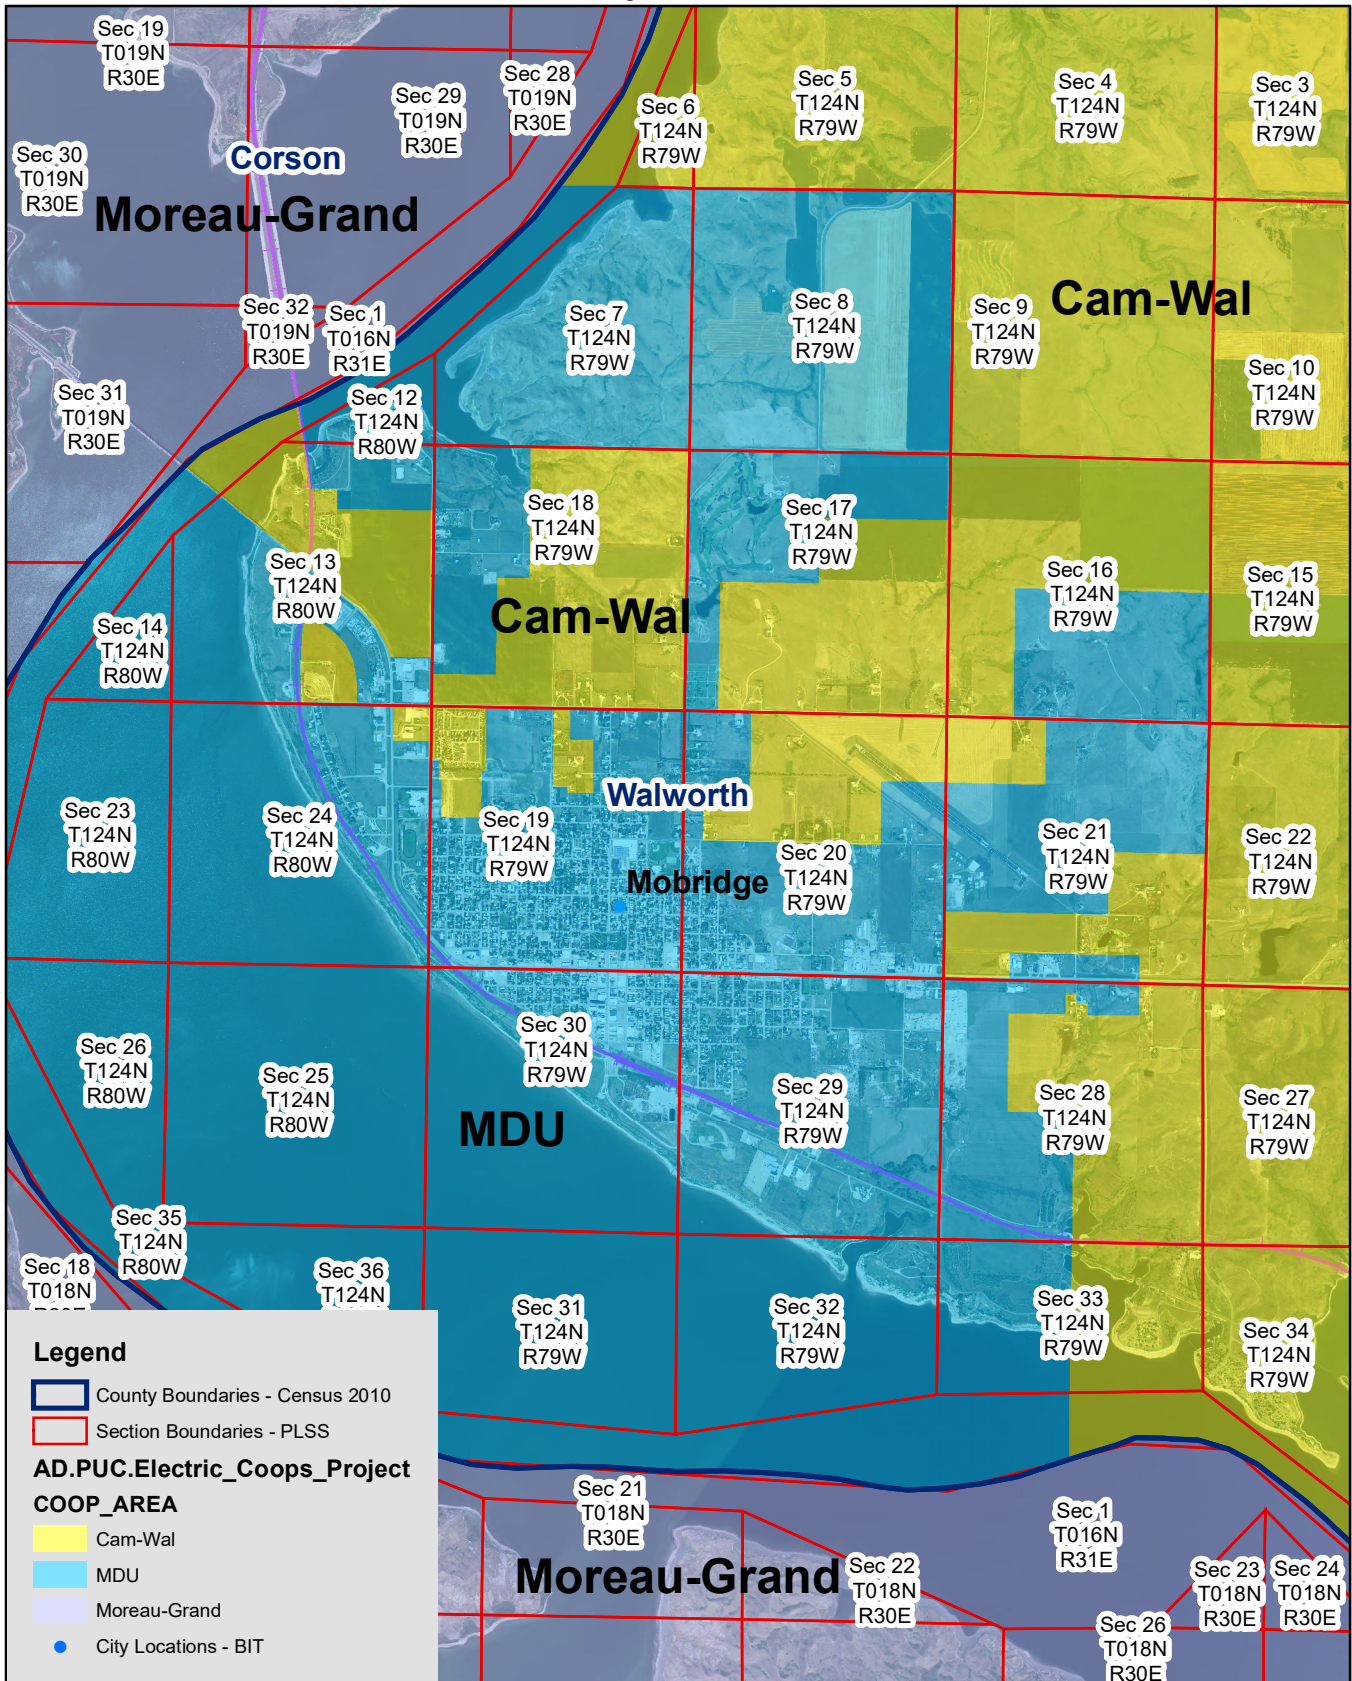

Exhibit F

Cam-Wal and MDU Electric Service Territory Boundary

Mobridge

Page 1 of 7

Exhibit F

Cam-Wal and MDU Electric Service Territory Boundary
Mobridge
Page 2 of 7

Exhibit F

Cam-Wal and MDU Electric Service Territory Boundary
Mobridge
Page 3 of 7

Exhibit F

Cam-Wal and MDU Electric Service Territory Boundary
 Mobridge
 Page 4 of 7

Exhibit F

Cam-Wal and MDU Electric Service Territory Boundary
Mobridge
Page 5 of 7

Exhibit F

Cam-Wal and MDU Electric Service Territory Boundary

Mobridge

Page 6 of 7

The Official Zoning District Map of the City of Mobridge, Walworth County