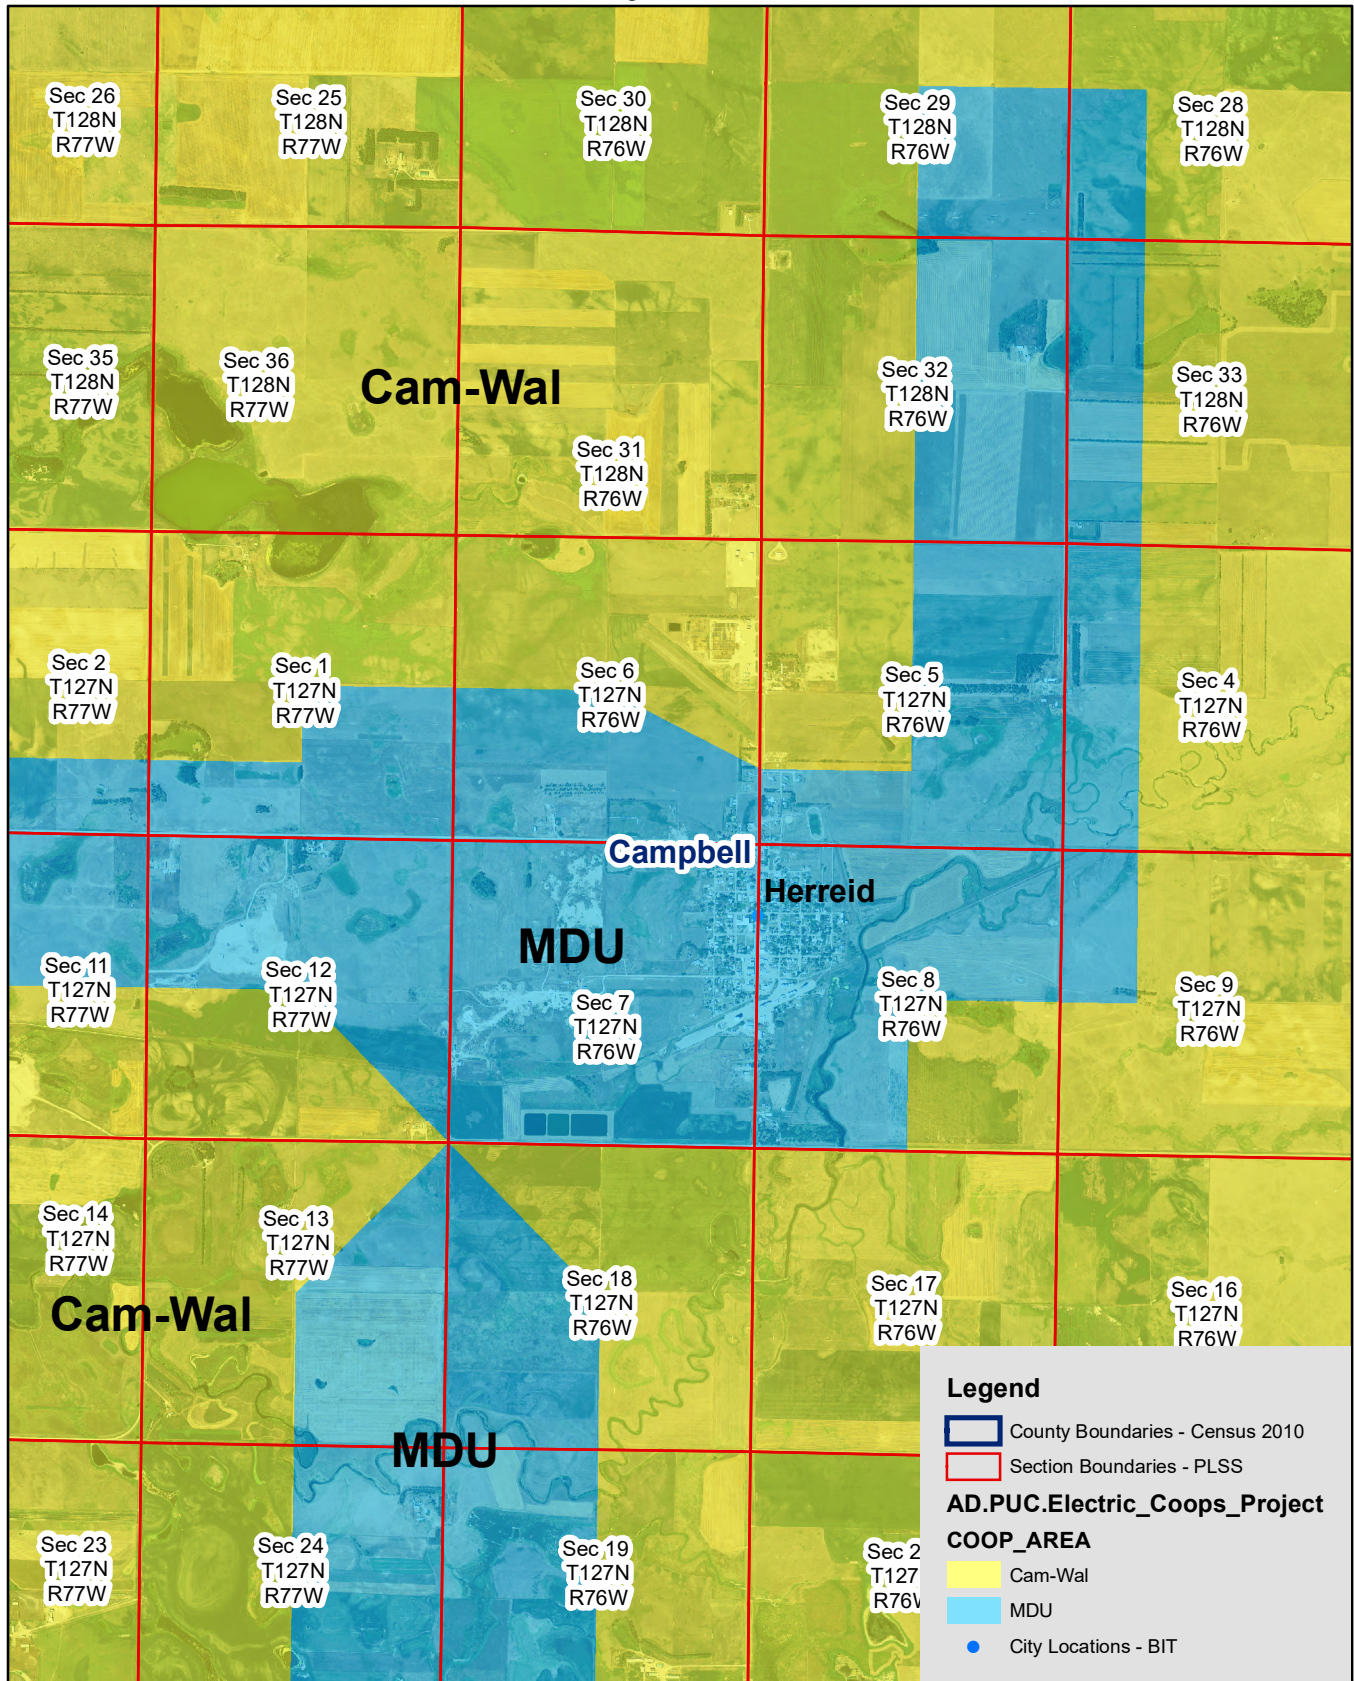

# Exhibit E

Cam-Wal and MDU Electric Service Territory Boundary  
Herreid-Mound City-Pollock  
Page 1 of 4

# Exhibit E

Cam-Wal and MDU Electric Service Territory Boundary  
 Herreid-Mound City-Pollock  
 Page 2 of 4

# Exhibit E

Cam-Wal and MDU Electric Service Territory Boundary  
Herreid-Mound City-Pollock  
Page 3 of 4

# Exhibit E

Cam-Wal and MDU Electric Service Territory Boundary  
Herreid-Mound City-Pollock  
Page 4 of 4