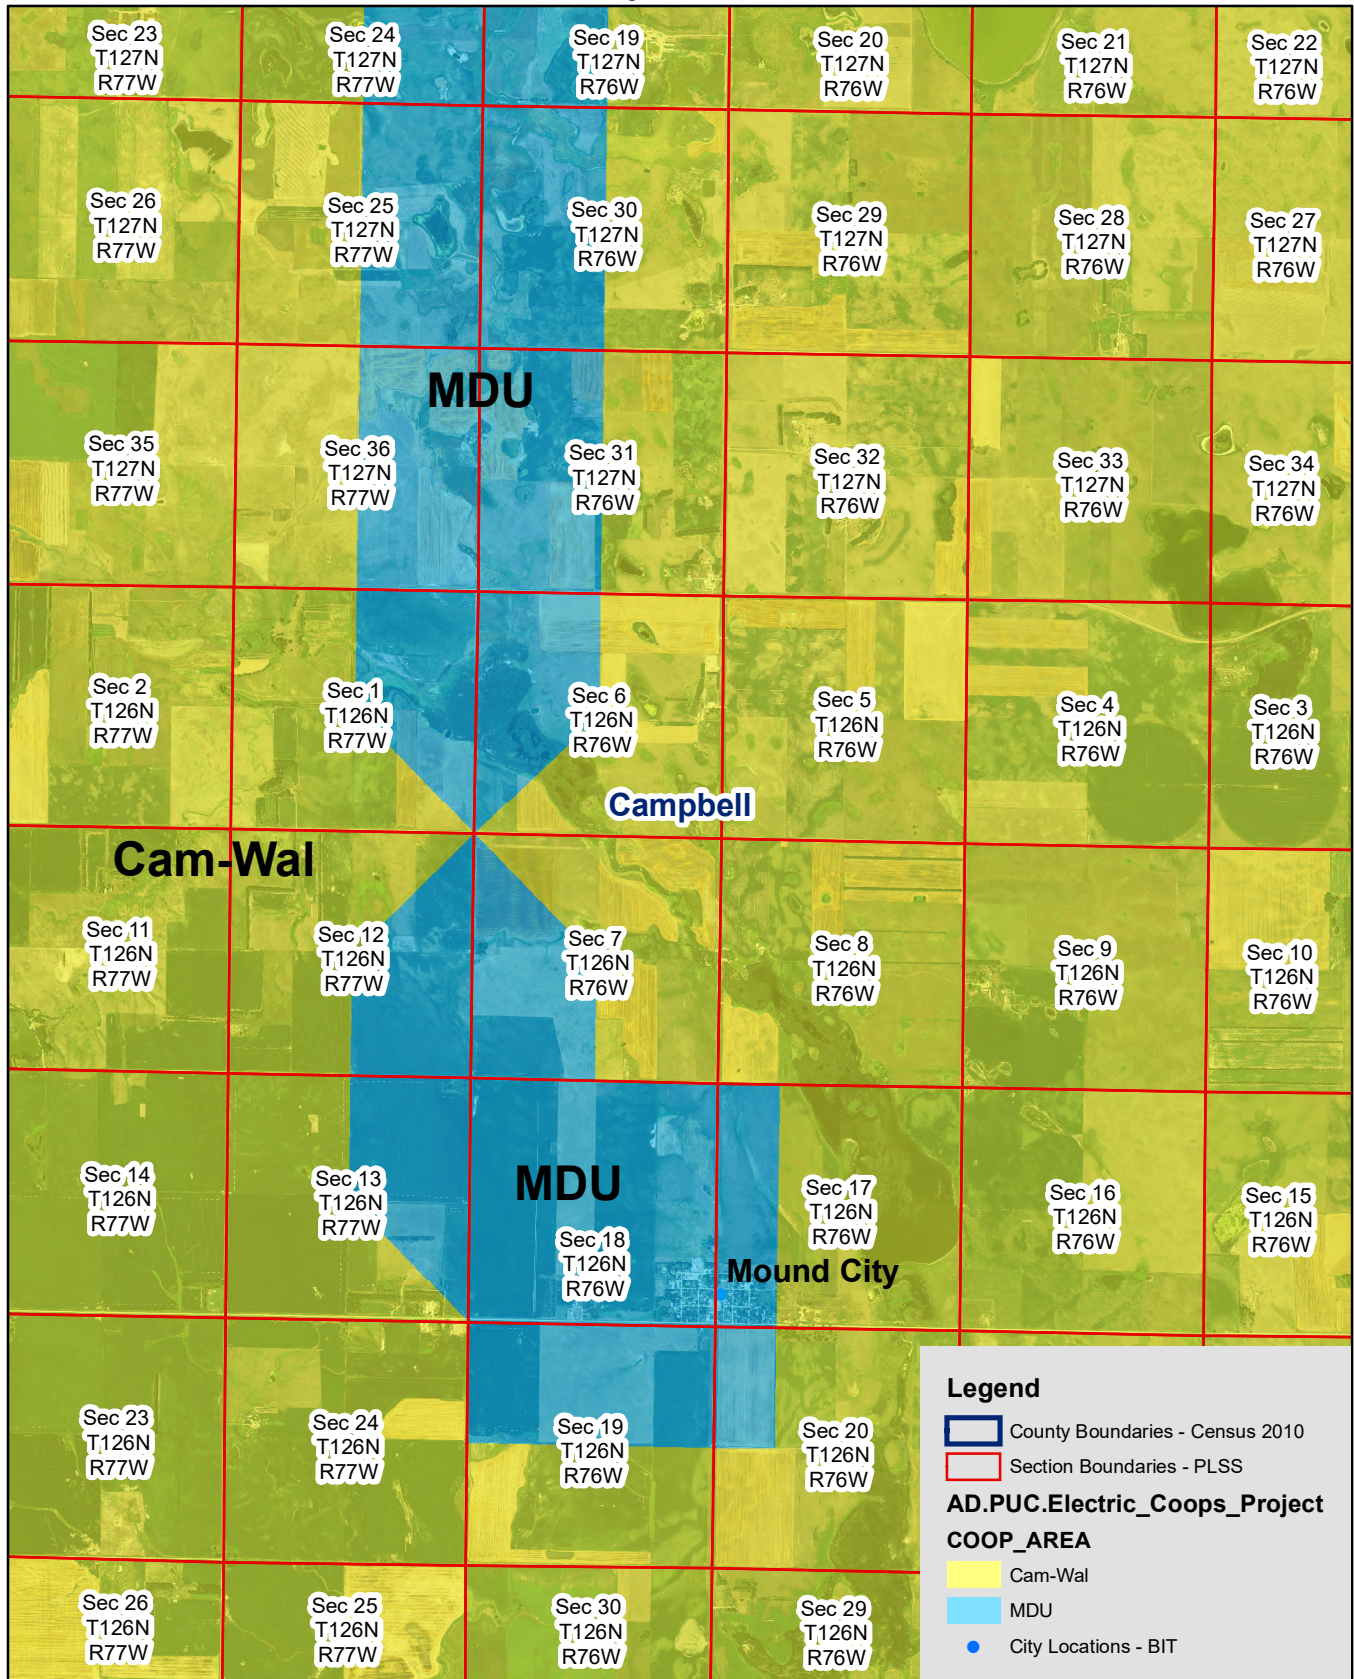

# Exhibit E

Cam-Wal and MDU Electric Service Territory Boundary  
Herreid-Mound City-Pollock  
Page 1 of 4

# Exhibit E

Cam-Wal and MDU Electric Service Territory Boundary  
 Herreid-Mound City-Pollock  
 Page 2 of 4

# Exhibit E

Cam-Wal and MDU Electric Service Territory Boundary  
Herreid-Mound City-Pollock  
Page 3 of 4

# Exhibit E

Cam-Wal and MDU Electric Service Territory Boundary  
Herreid-Mound City-Pollock  
Page 4 of 4