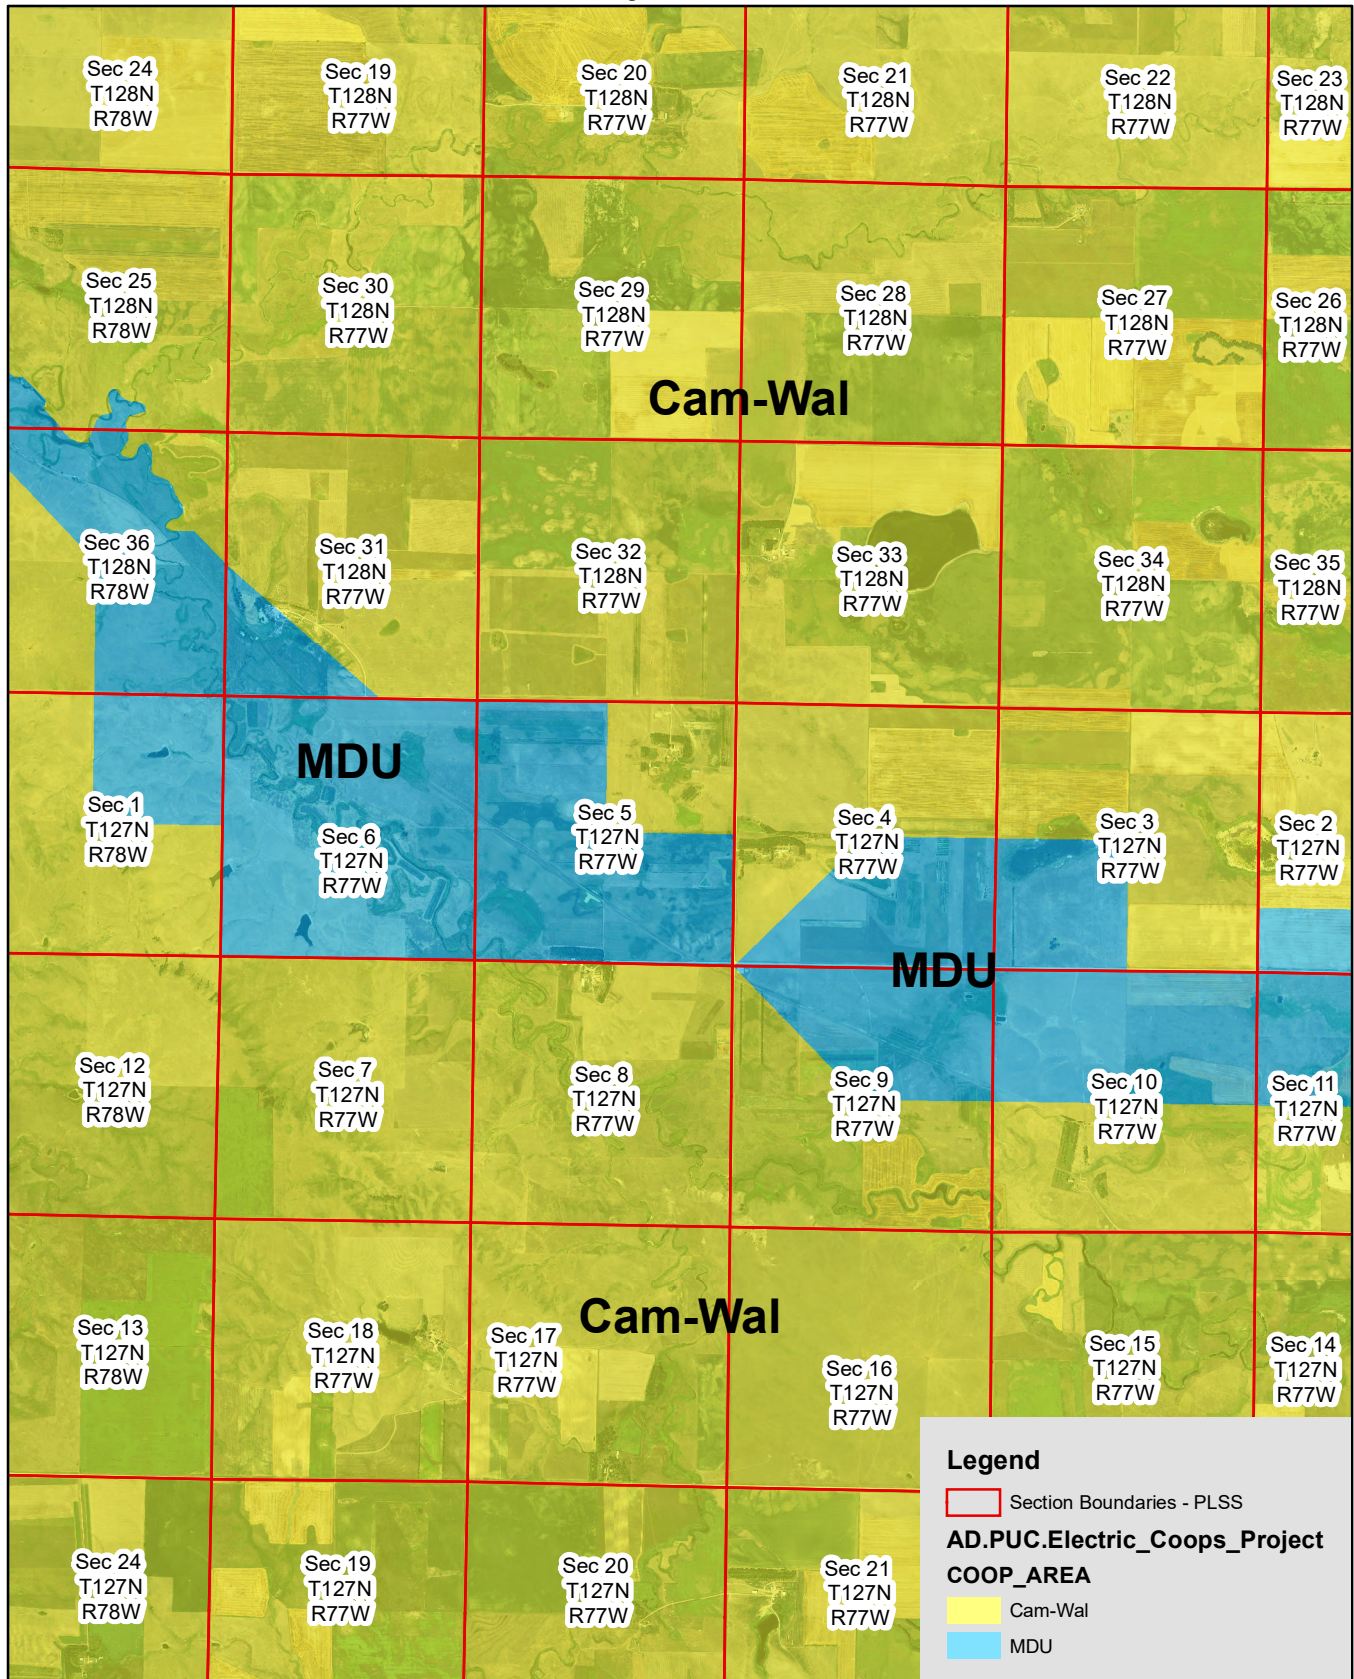

# Exhibit E

Cam-Wal and MDU Electric Service Territory Boundary  
Herreid-Mound City-Pollock  
Page 1 of 4

# Exhibit E

Cam-Wal and MDU Electric Service Territory Boundary  
 Herreid-Mound City-Pollock  
 Page 2 of 4

# Exhibit E

Cam-Wal and MDU Electric Service Territory Boundary  
Herreid-Mound City-Pollock  
Page 3 of 4

# Exhibit E

Cam-Wal and MDU Electric Service Territory Boundary  
Herreid-Mound City-Pollock  
Page 4 of 4