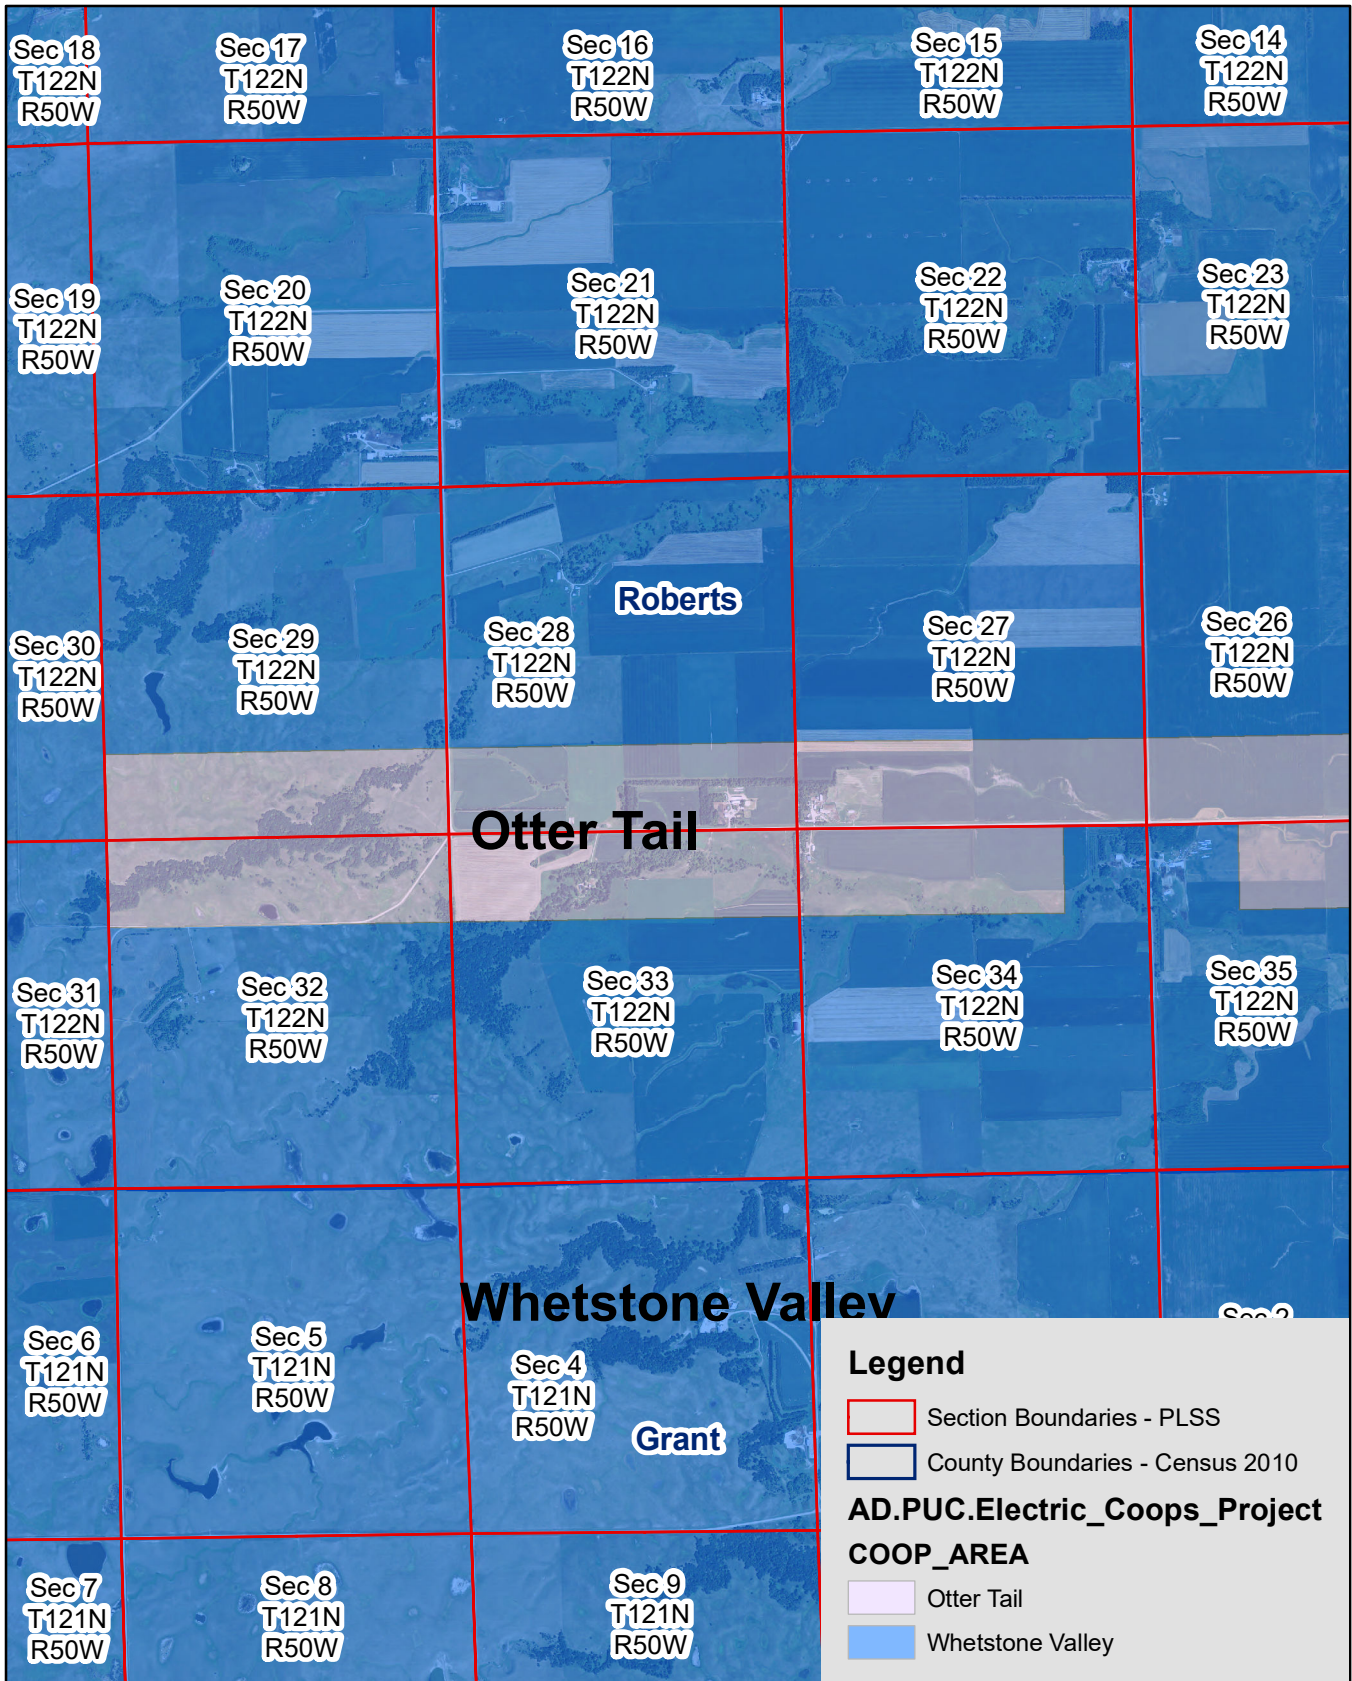

Exhibit J

Otter Tail and Whetstone Electric Service Territory Boundary

Page 1 of 7

Corona & Marvin

Exhibit J

Otter Tail and Whetstone Electric Service Territory Boundary
Page 2 of 7
Corona & Marvin

Exhibit J

Otter Tail and Whetstone Electric Service Territory Boundary

Page 3 of 7

Corona & Marvin

Exhibit J

Otter Tail and Whetstone Electric Service Territory Boundary

Page 4 of 7

Corona & Marvin

Exhibit J

Otter Tail and Whetstone Electric Service Territory Boundary
Page 5 of 7
Corona & Marvin

Exhibit J

Otter Tail and Whetstone Electric Service Territory Boundary

Page 6 of 7

Corona & Marvin

Exhibit J

Otter Tail and Whetstone Electric Service Territory Boundary