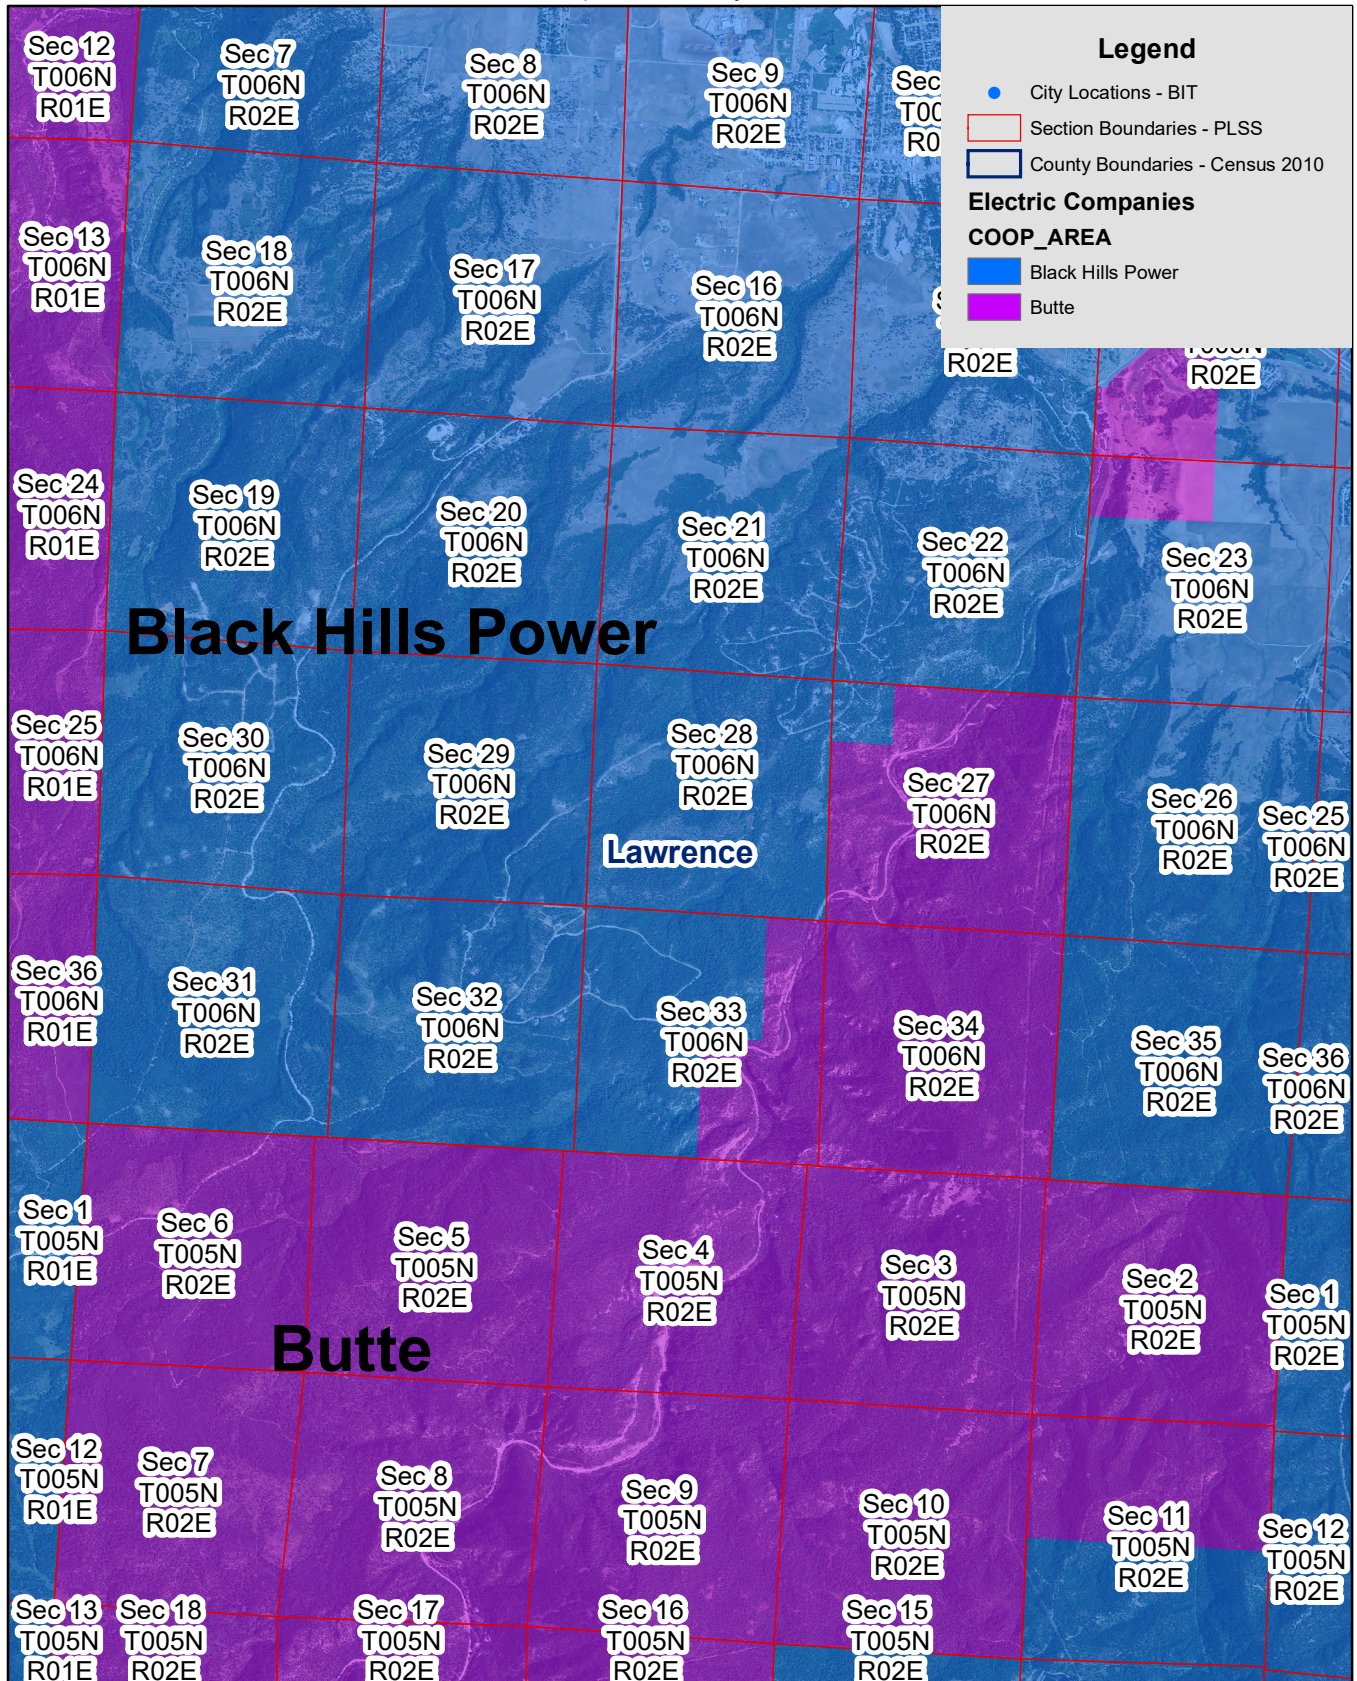

Exhibit F

Black Hills Power and Butte Electric Service Territory Boundary

Page 1 of 3

Spearfish Canyon

Exhibit F

Black Hills Power and Butte Electric Service Territory Boundary

Page 2 of 3

Spearfish Canyon

Exhibit F

Black Hills Power and Butte Electric Service Territory Boundary

Page 3 of 3

Spearfish Canyon