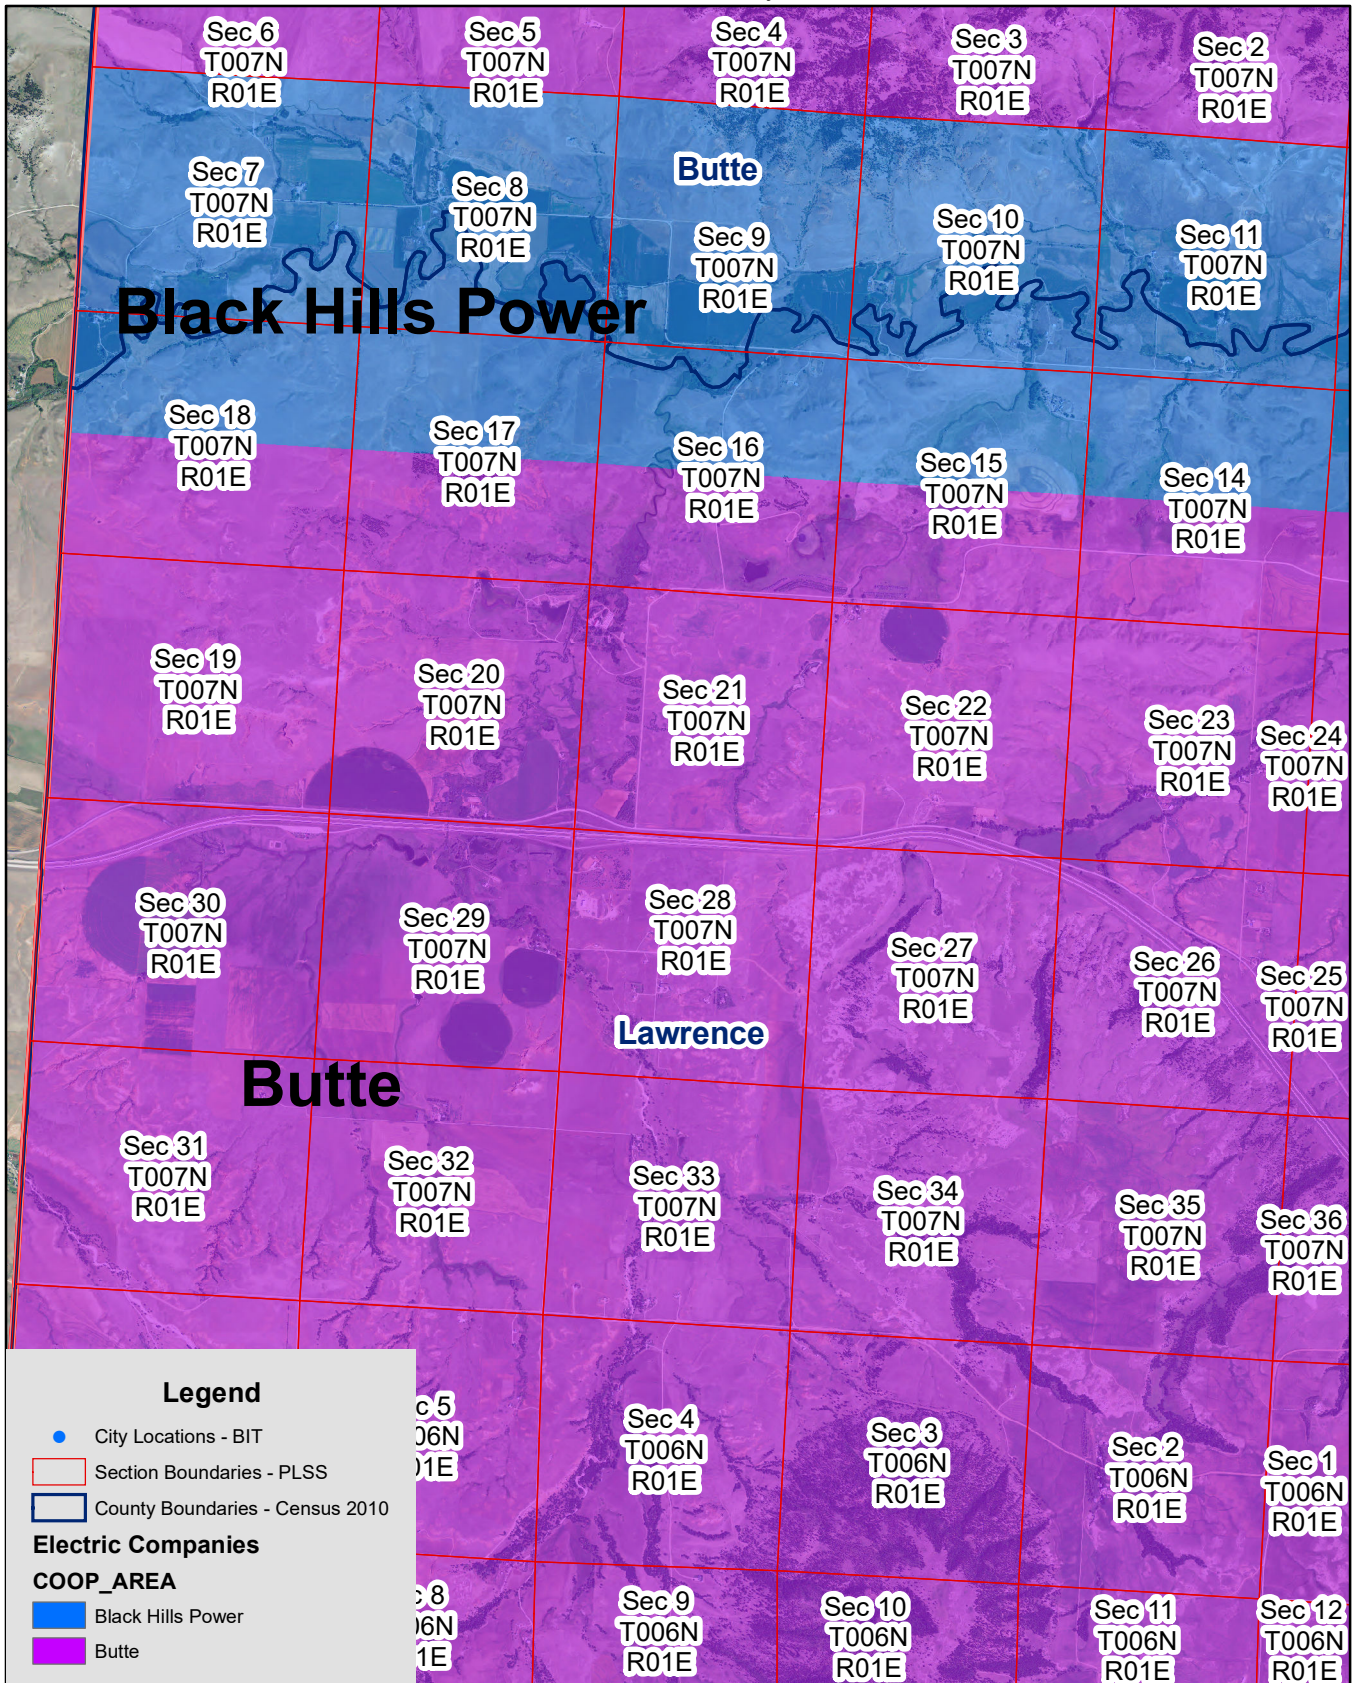

# Exhibit E

Black Hills Power and Butte Electric Service Territory Boundary

Page 1 of 5

Western Boundary

# Exhibit E

Black Hills Power and Butte Electric Service Territory Boundary

Page 2 of 5

Western Boundary

## Legend

- City Locations - BIT
- Section Boundaries - PLSS
- County Boundaries - Census 2010

## Legend

- City Locations - BIT
- ▭ Section Boundaries - PLSS
- ▭ County Boundaries - Census 2010