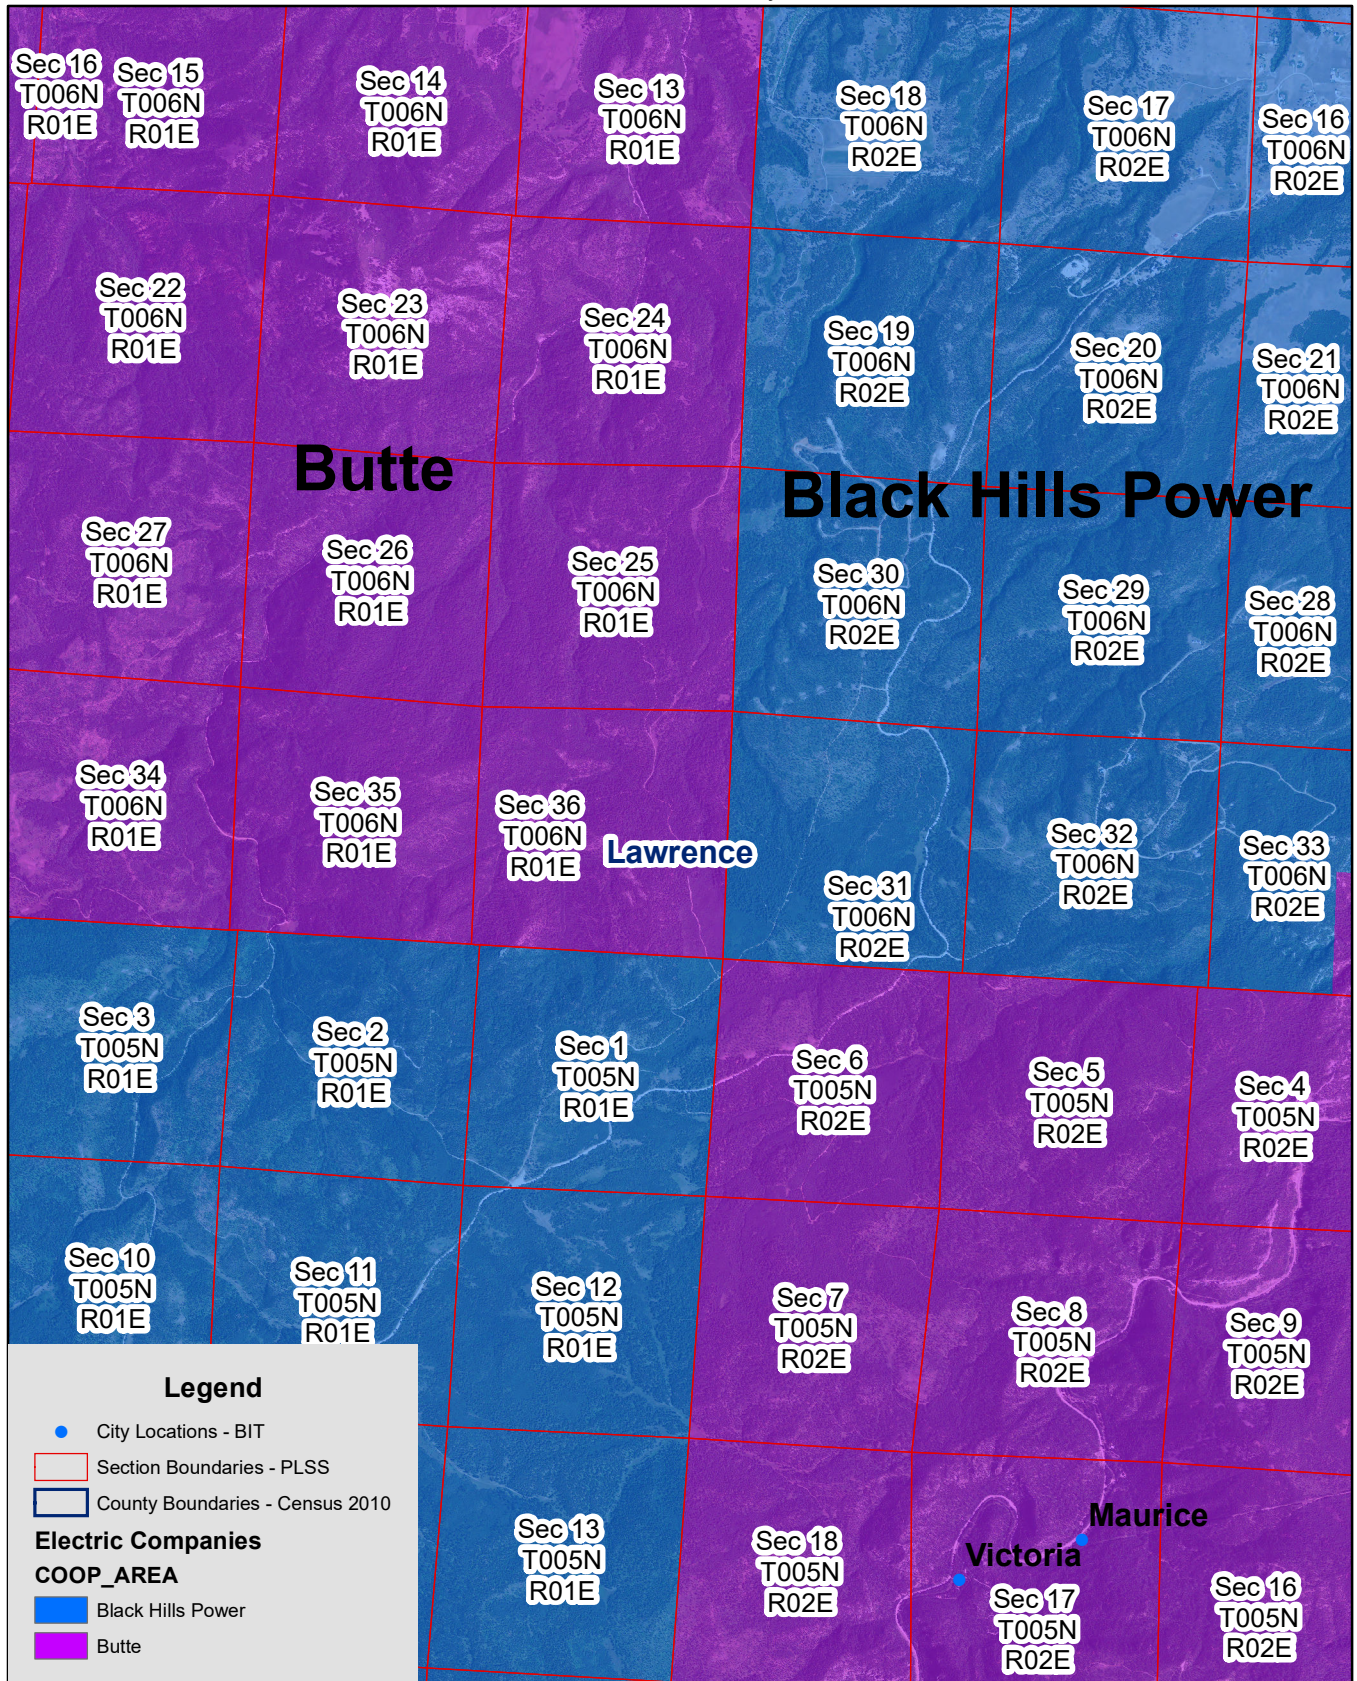

## Legend

- City Locations - BIT
- Section Boundaries - PLSS
- County Boundaries - Census 2010

# Exhibit E

Black Hills Power and Butte Electric Service Territory Boundary

Page 3 of 5

Western Boundary

# Exhibit E

Black Hills Power and Butte Electric Service Territory Boundary

Page 4 of 5

Western Boundary

## Legend

- City Locations - BIT
- ▭ Section Boundaries - PLSS
- ▭ County Boundaries - Census 2010