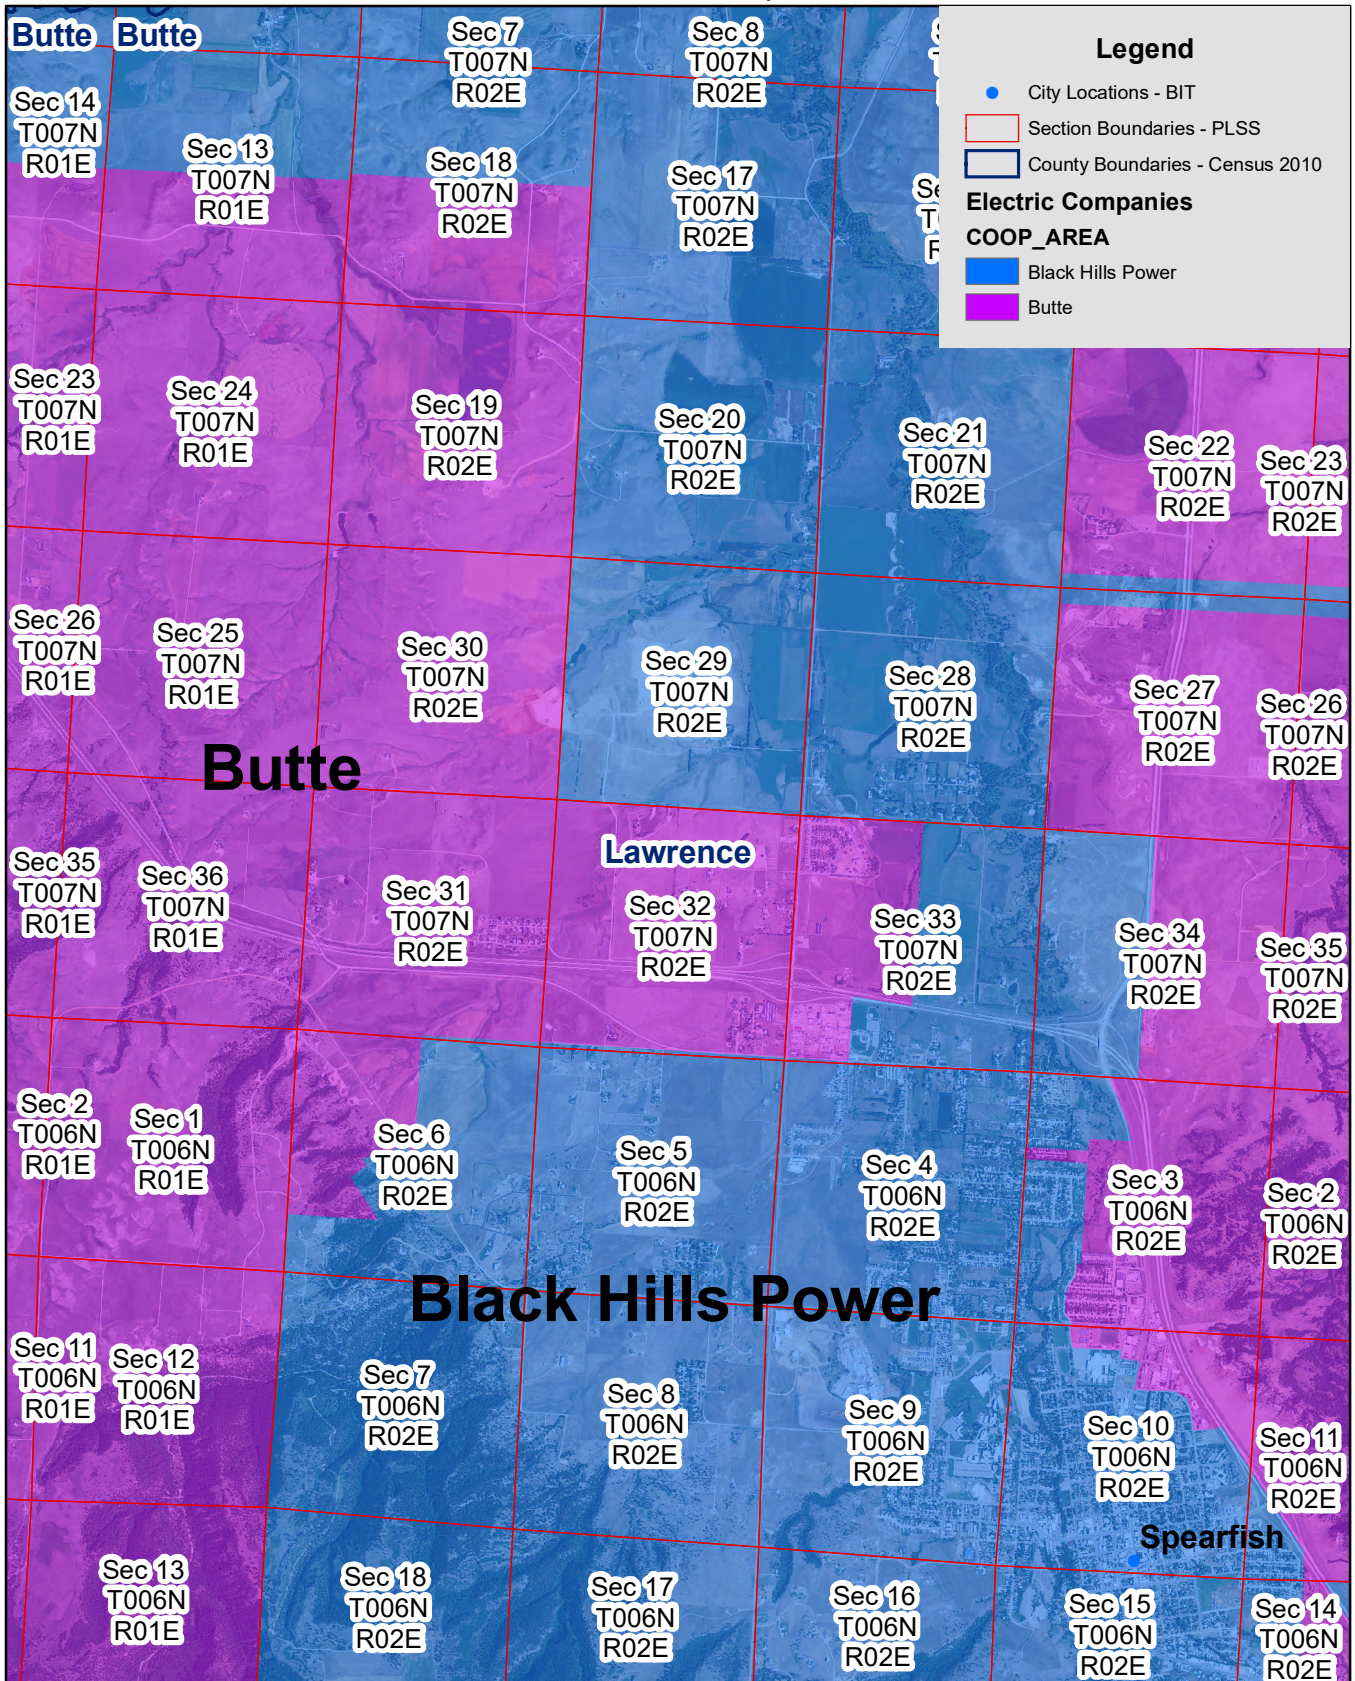

## Legend

- City Locations - BIT
- Section Boundaries - PLSS
- County Boundaries - Census 2010

### COOP\_AREA

- Black Hills Power
- Butte

# Exhibit E

Black Hills Power and Butte Electric Service Territory Boundary

Page 3 of 5

Western Boundary

# Exhibit E

Black Hills Power and Butte Electric Service Territory Boundary

Page 4 of 5

Western Boundary