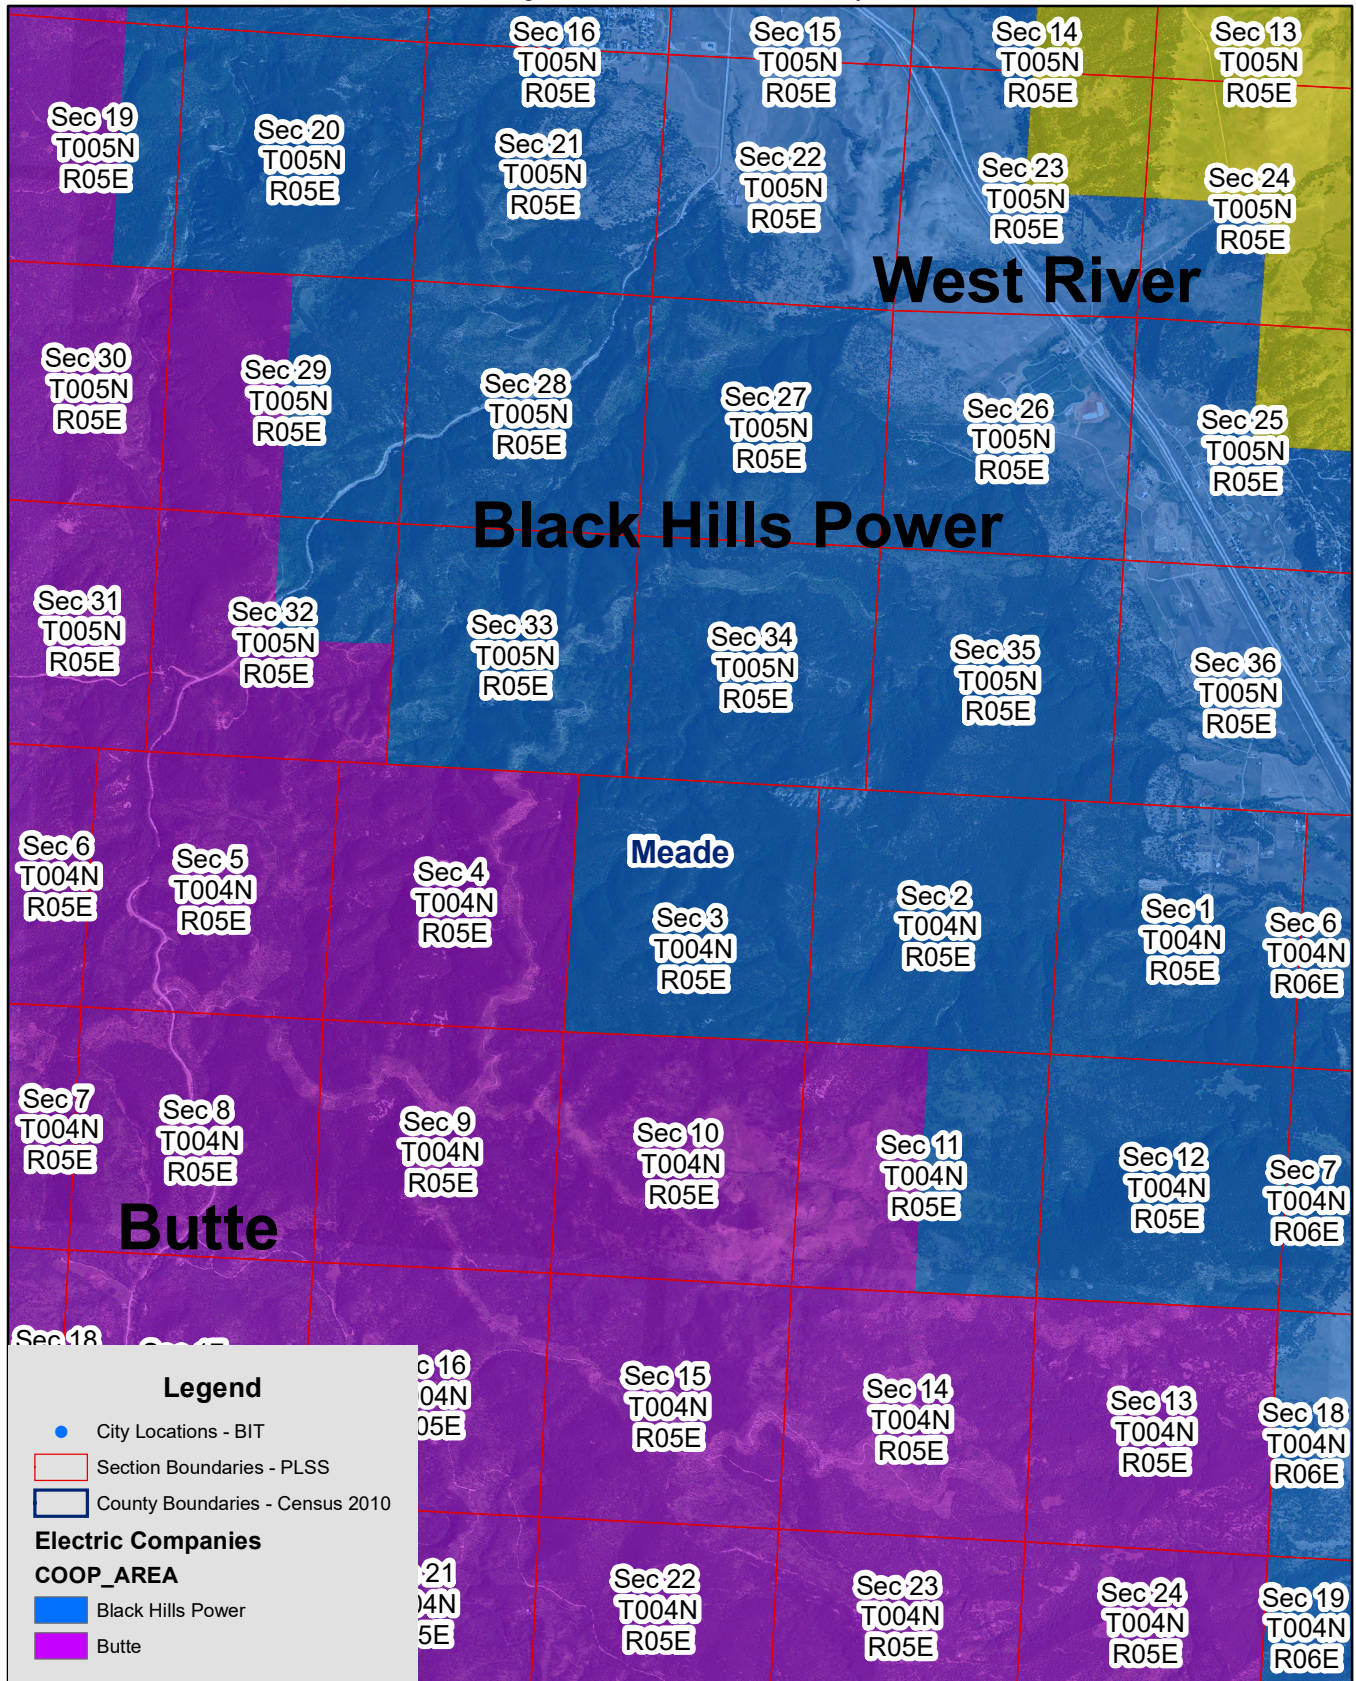

# Exhibit C

Black Hills Power and Butte Electric Service Territory Boundary

Page 1 of 7

Sturgis & Southeastern Boundary

# Exhibit C

Black Hills Power and Butte Electric Service Territory Boundary

Page 2 of 7

Sturgis & Southeastern Boundary

# Exhibit C

Black Hills Power and Butte Electric Service Territory Boundary

Page 3 of 7

Sturgis & Southeastern Boundary

# Exhibit C

Black Hills Power and Butte Electric Service Territory Boundary

Page 4 of 7

Sturgis & Southeastern Boundary