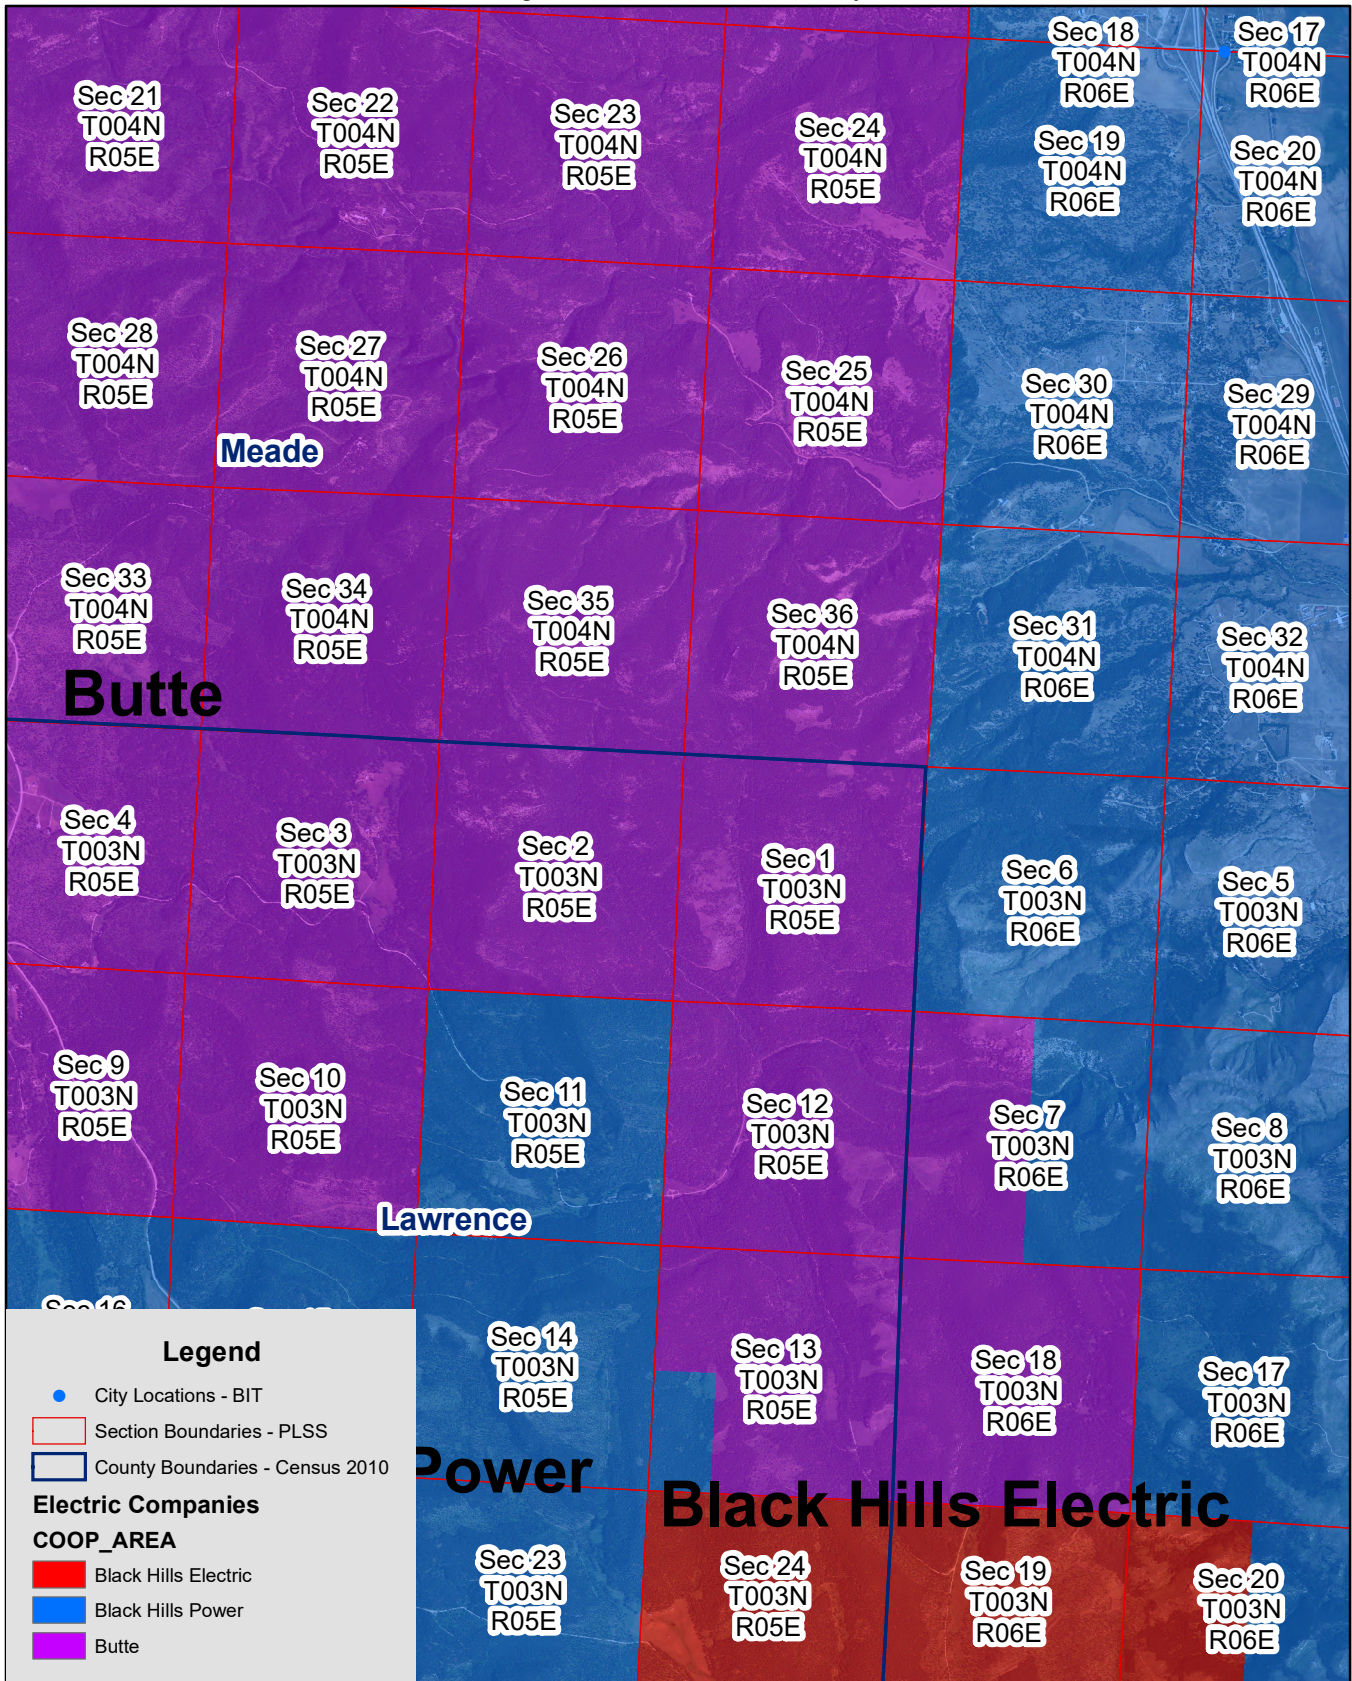

# Exhibit C

Black Hills Power and Butte Electric Service Territory Boundary

Page 1 of 7

Sturgis & Southeastern Boundary

# Exhibit C

Black Hills Power and Butte Electric Service Territory Boundary

Page 2 of 7

Sturgis & Southeastern Boundary

# Exhibit C

Black Hills Power and Butte Electric Service Territory Boundary

Page 3 of 7

Sturgis & Southeastern Boundary

# Exhibit C

Black Hills Power and Butte Electric Service Territory Boundary

Page 4 of 7

Sturgis & Southeastern Boundary