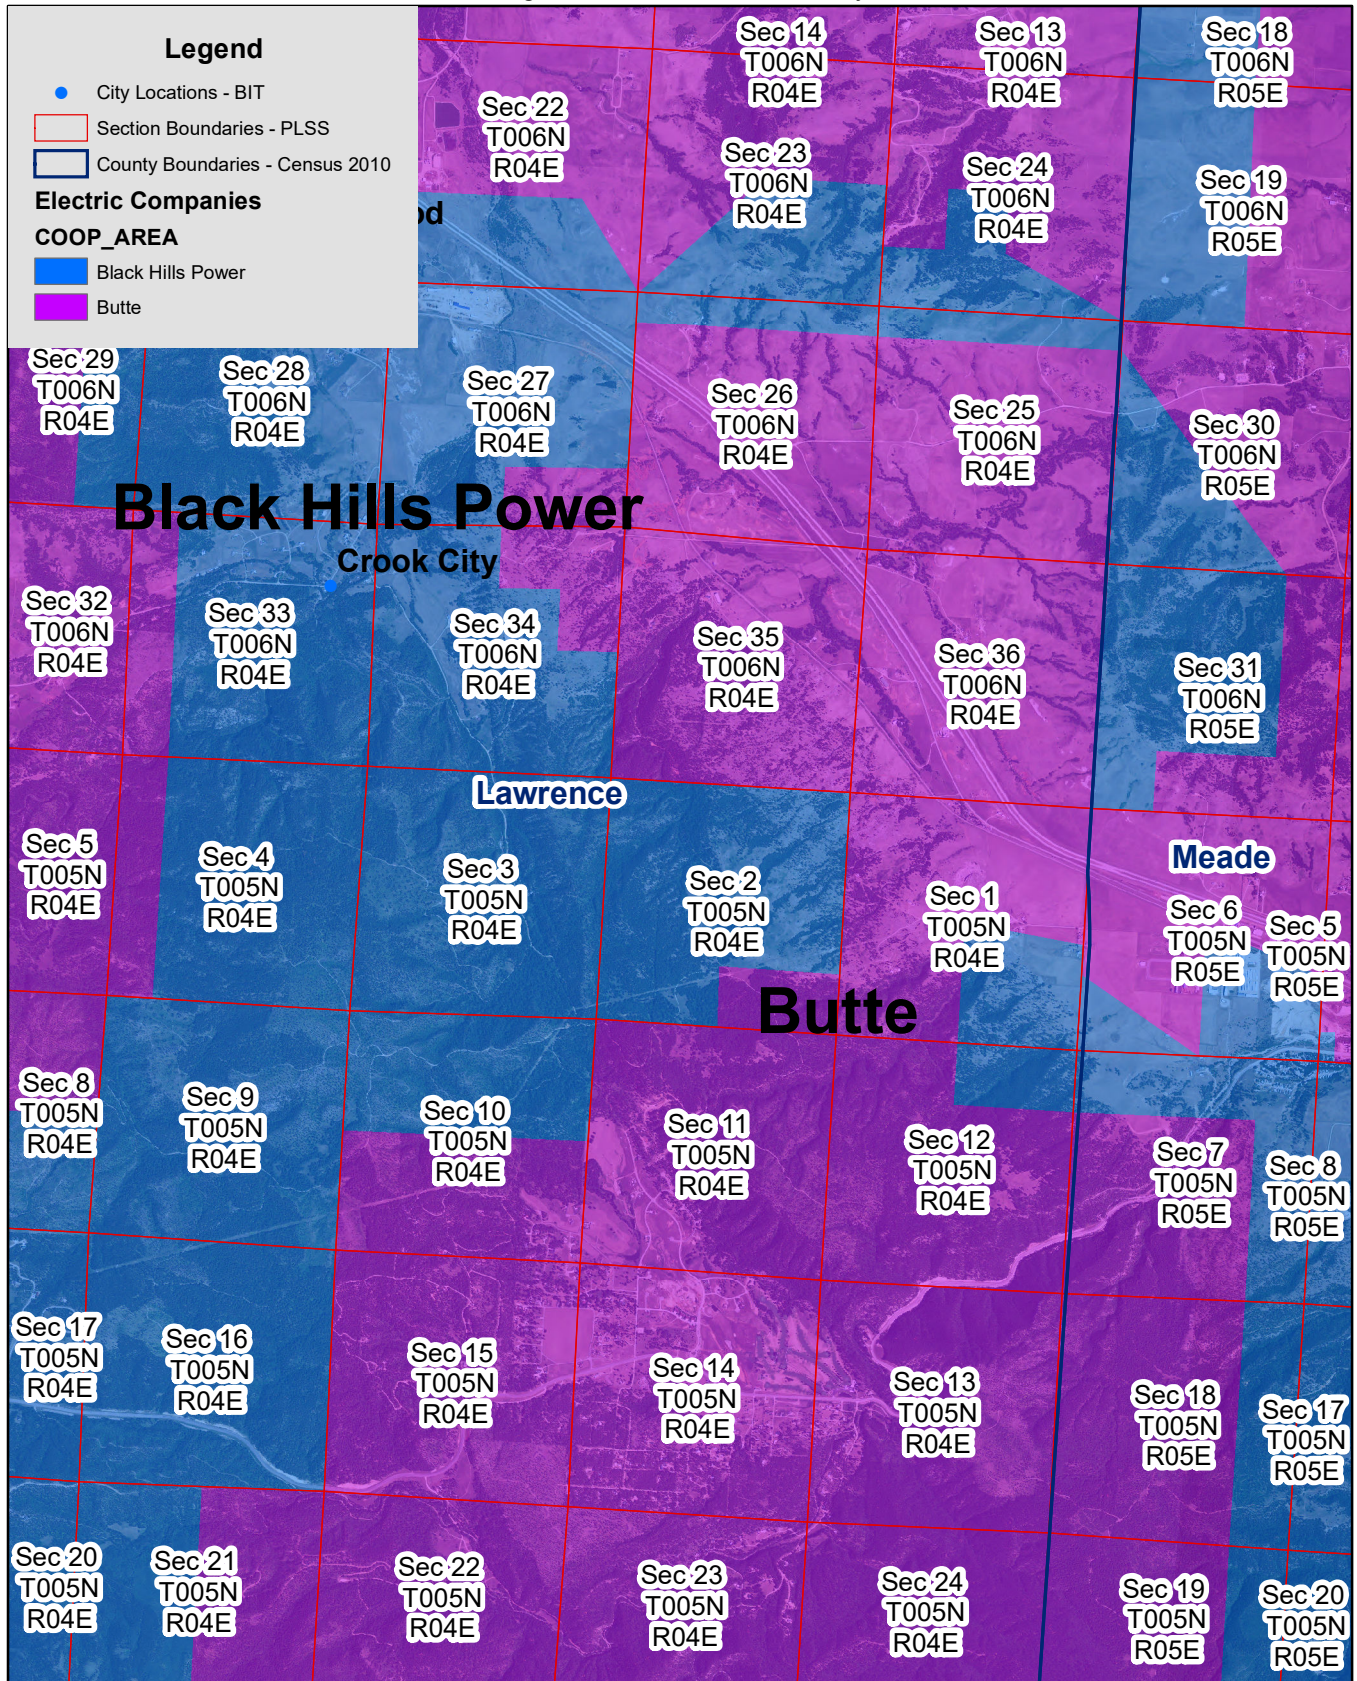

# Exhibit C

Black Hills Power and Butte Electric Service Territory Boundary

Page 1 of 7

Sturgis & Southeastern Boundary

# Exhibit C

Black Hills Power and Butte Electric Service Territory Boundary

Page 2 of 7

Sturgis & Southeastern Boundary

# Exhibit C

Black Hills Power and Butte Electric Service Territory Boundary

Page 3 of 7

Sturgis & Southeastern Boundary

# Exhibit C

Black Hills Power and Butte Electric Service Territory Boundary

Page 4 of 7

Sturgis & Southeastern Boundary