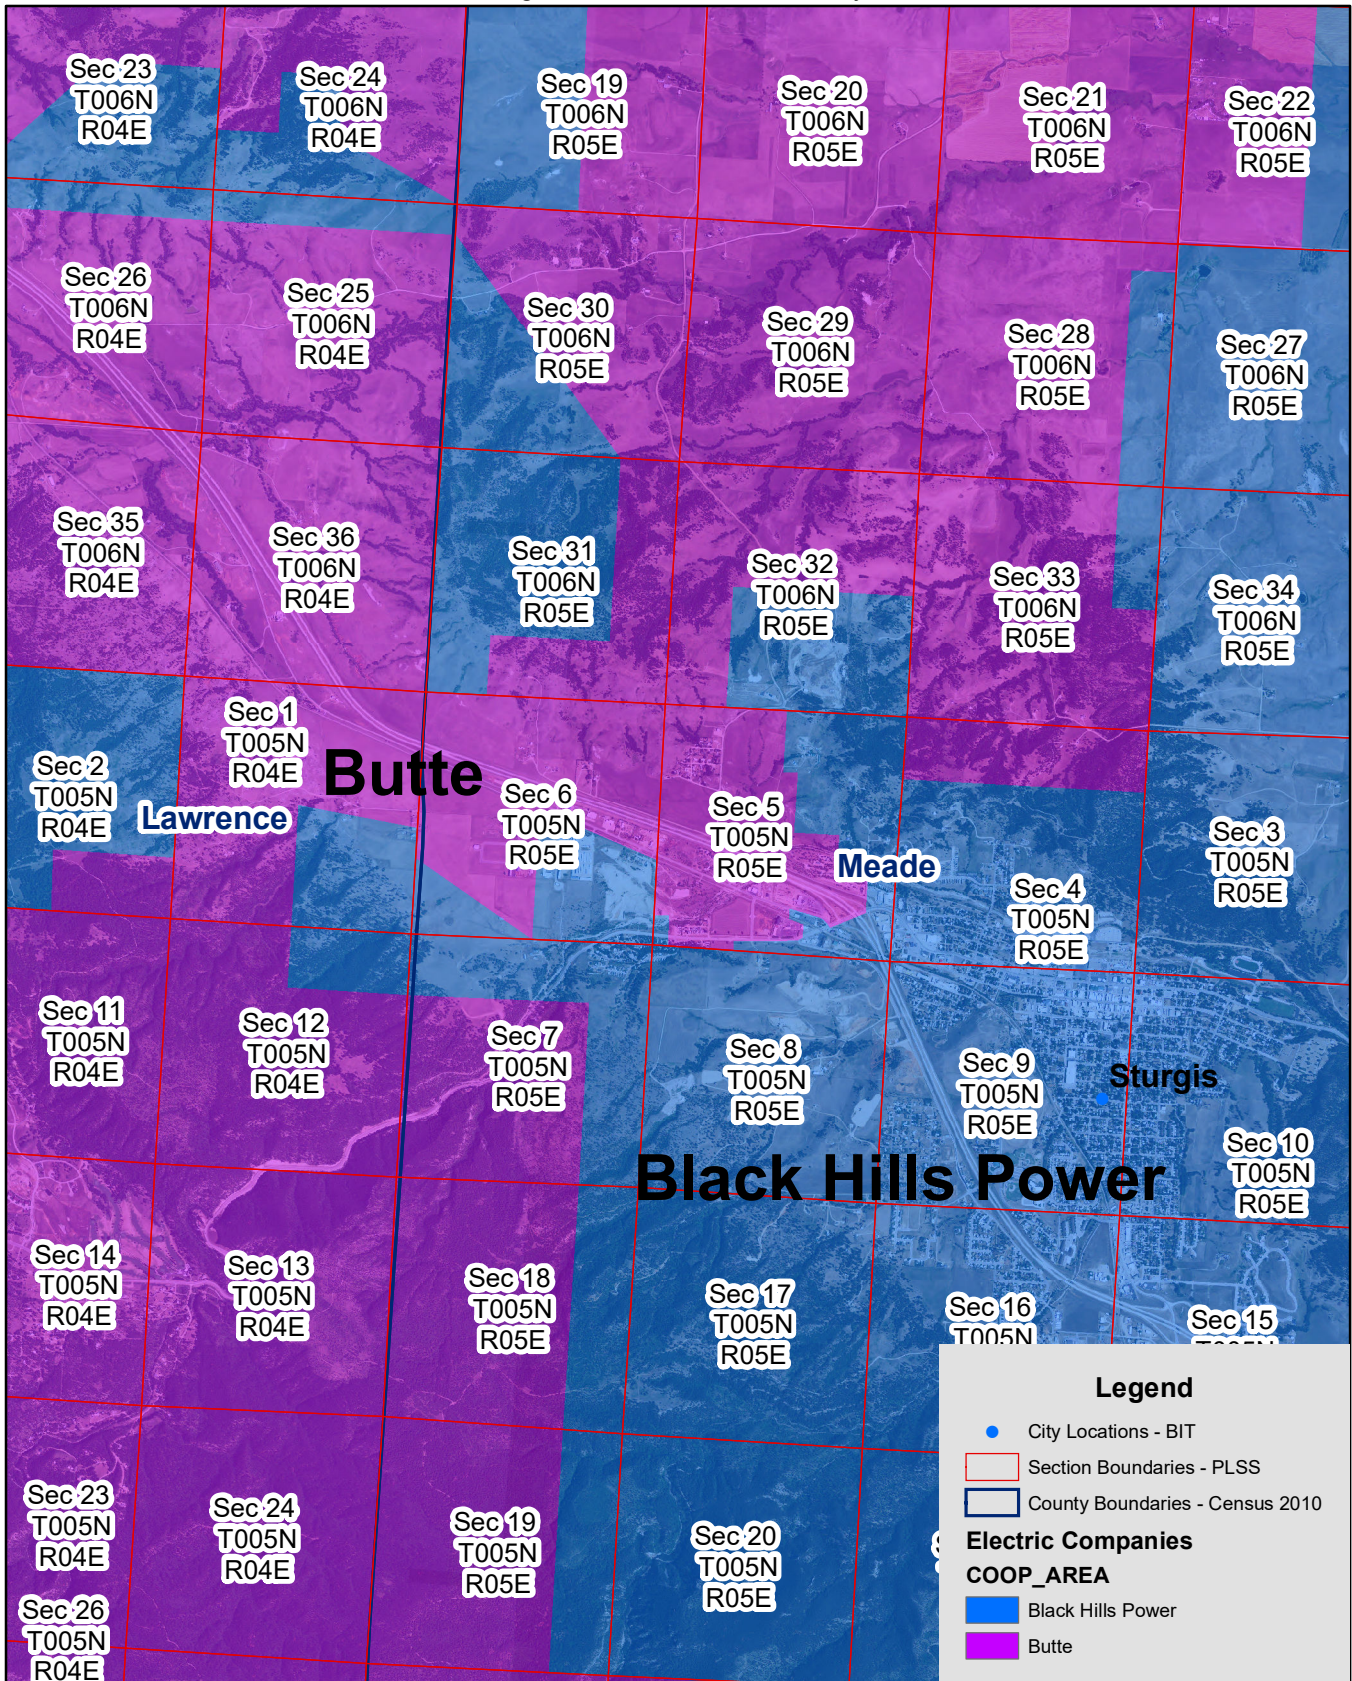

# Exhibit C

Black Hills Power and Butte Electric Service Territory Boundary

Page 3 of 7

Sturgis & Southeastern Boundary

# Exhibit C

Black Hills Power and Butte Electric Service Territory Boundary

Page 4 of 7

Sturgis & Southeastern Boundary

# Exhibit C

Black Hills Power and Butte Electric Service Territory Boundary

Page 5 of 7

Sturgis & Southeastern Boundary

# Exhibit C

Black Hills Power and Butte Electric Service Territory Boundary

Page 6 of 7

Sturgis & Southeastern Boundary