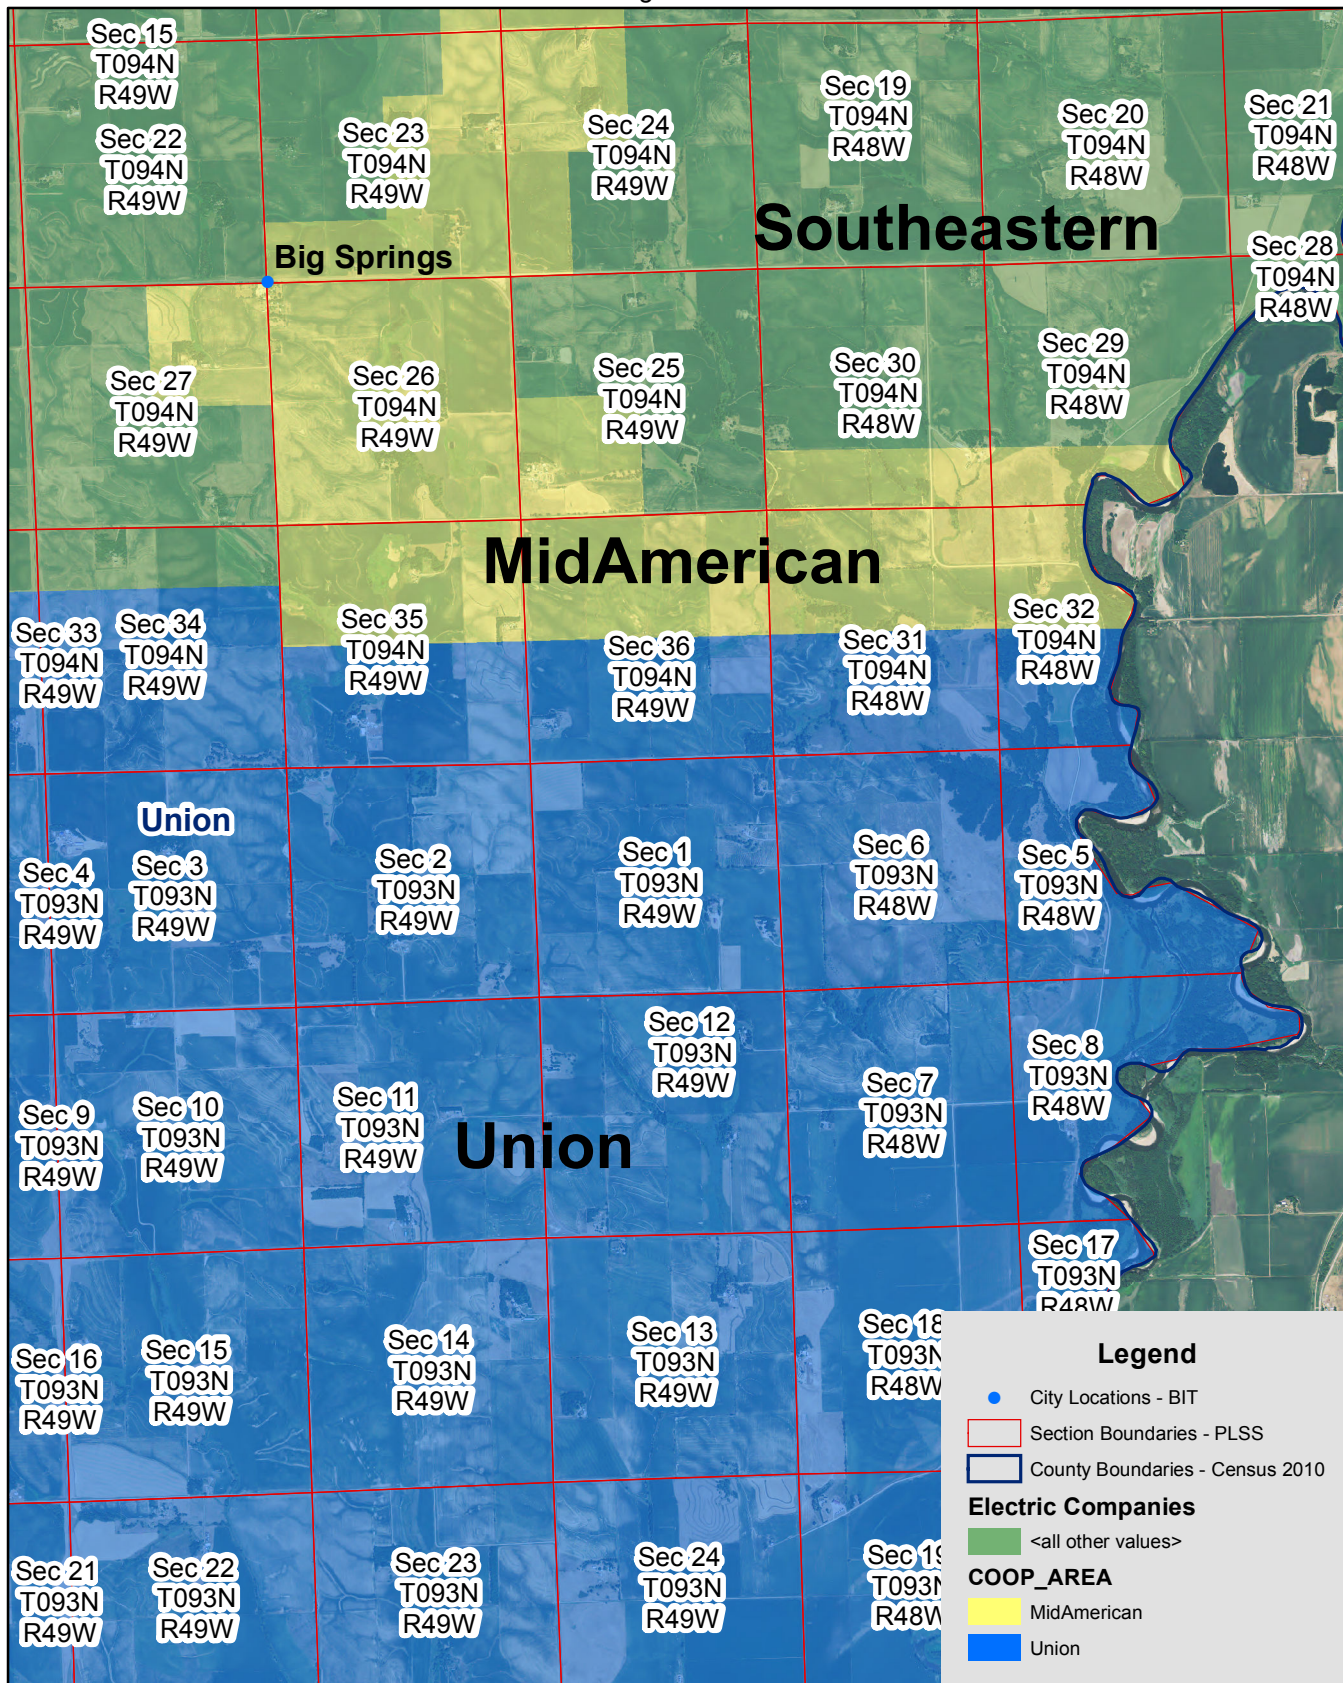

Exhibit B

MidAmerican & Union Electric Service Territory Boundary
Territory Map
Page 1 of 3

Exhibit B

MidAmerican & Union Electric Service Territory Boundary

Big Springs

Page 2 of 3

Exhibit B

MidAmerican & Union Electric Service Territory Boundary
 Jefferson / North Sioux City / Dakota Dunes
 Page 3 of 3