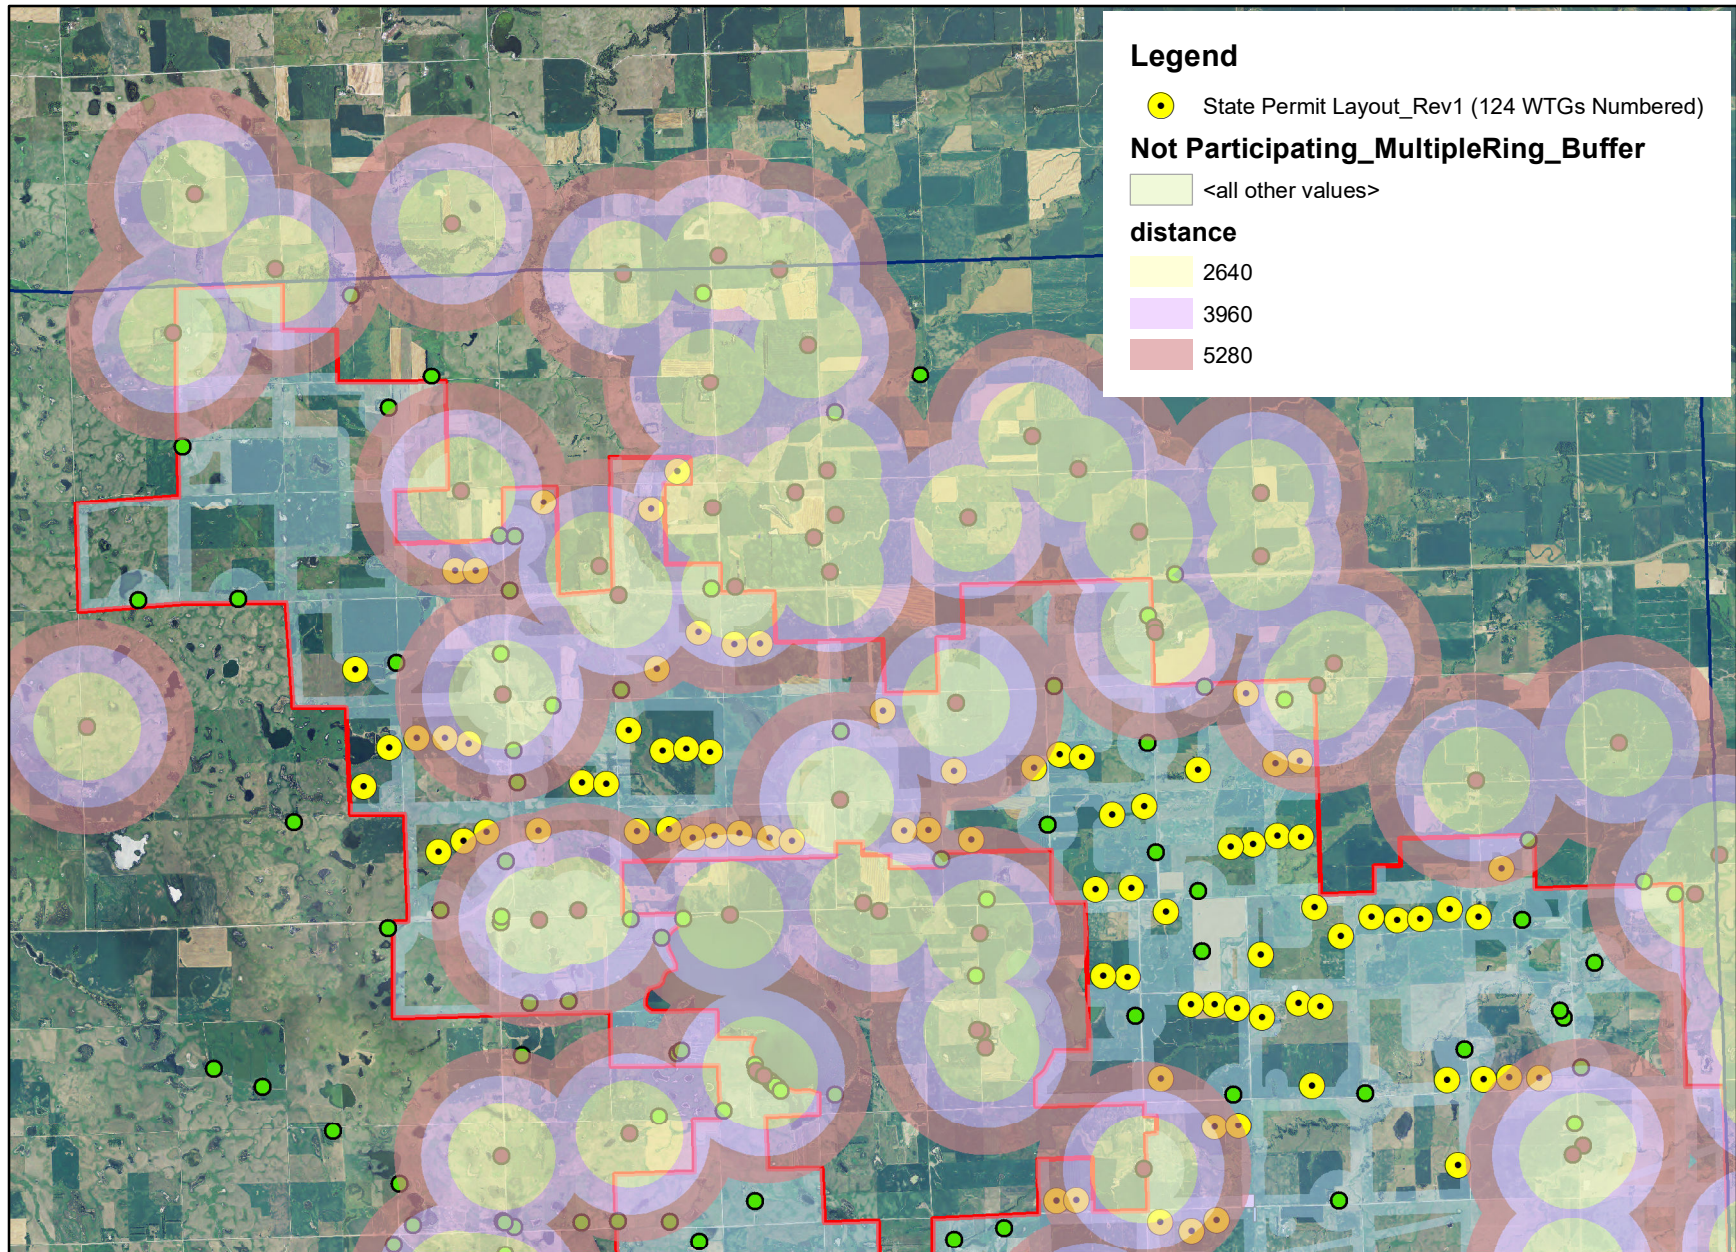

Non-Participating Residence Setback Scenario Map (Distance in Feet)

Non-Participating Residence Setback Scenario Map (Distance in Feet)

Legend

 State Permit Layout_Rev1 (124 WTGs Numbered)

Not Participating_MultipleRing_Buffer

 <all other values>

distance

 2640

 3960

 5280

 SetbacksInProjectArea