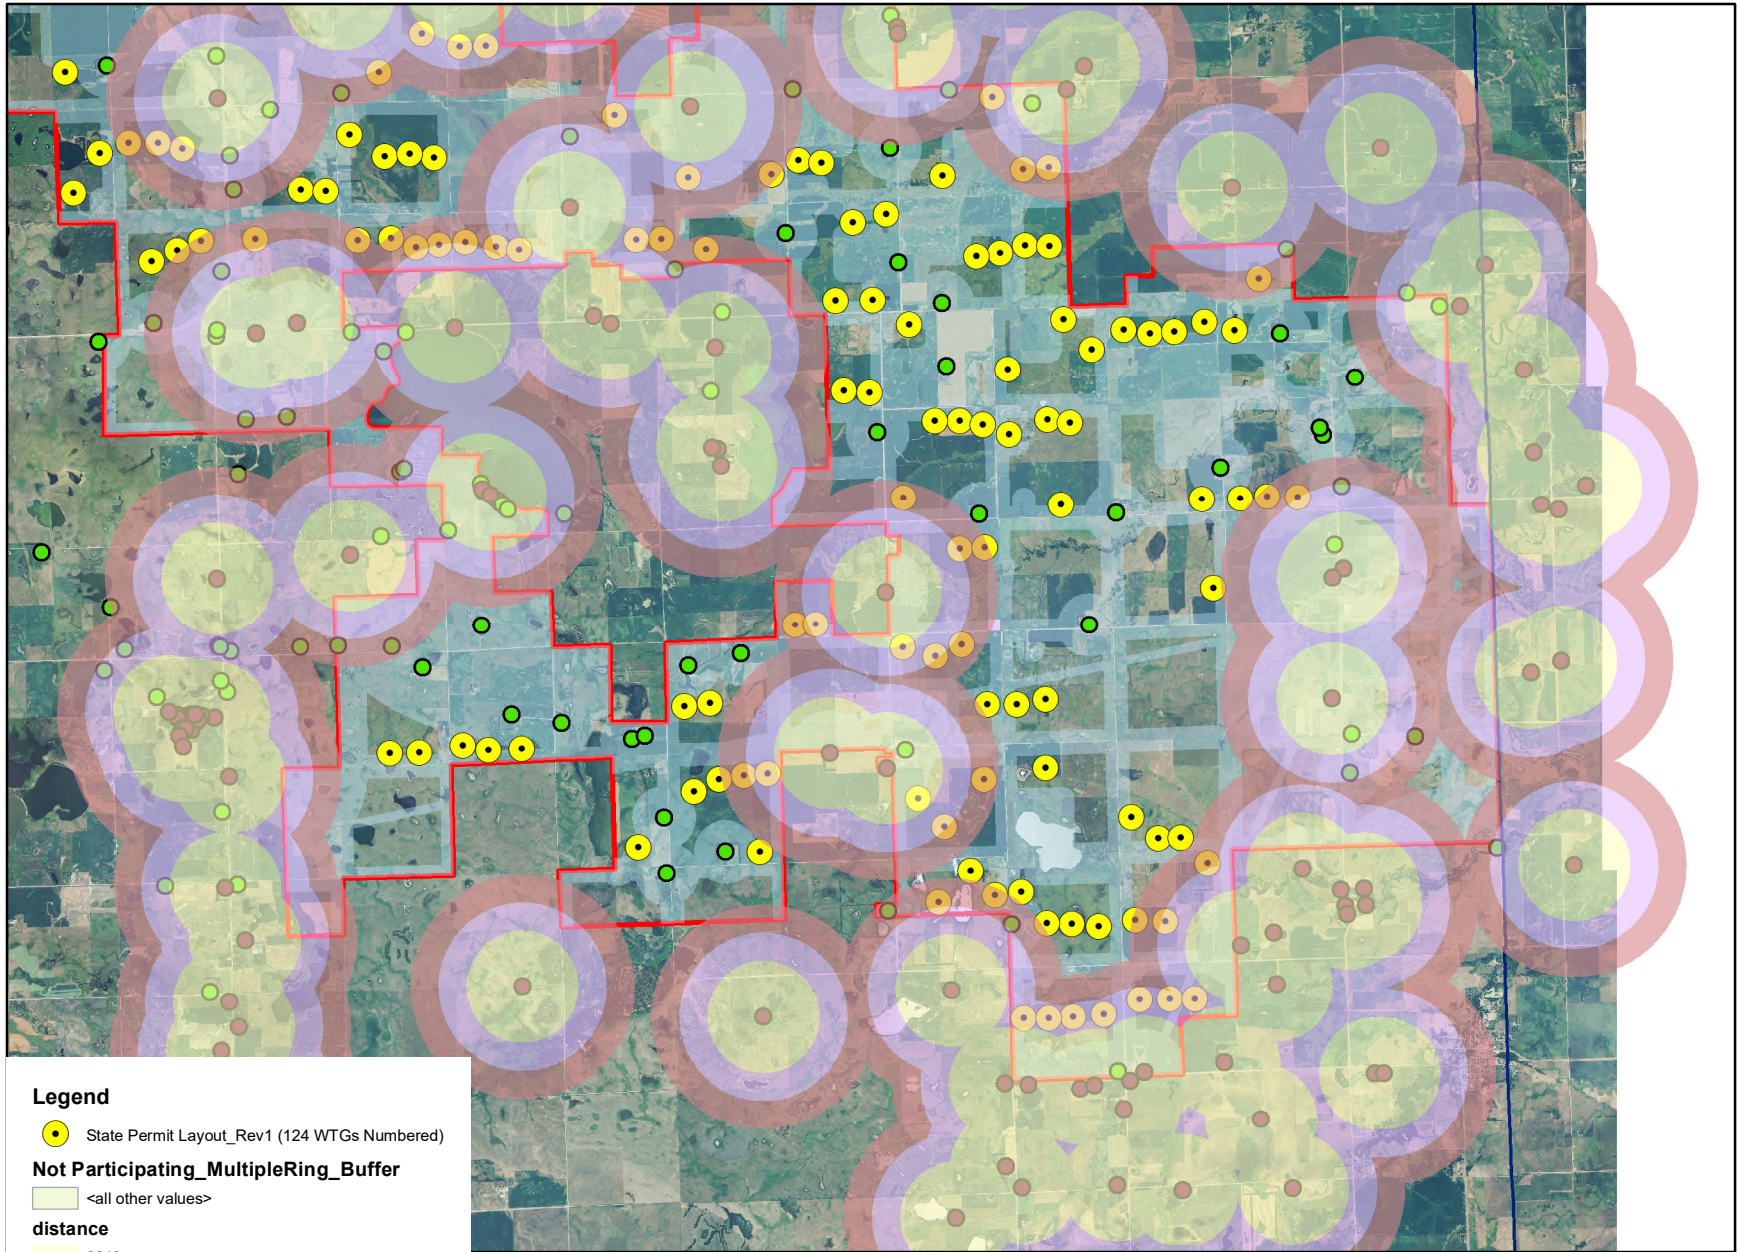

Non-Participating Residence Setback Scenario Map (Distance in Feet)

Non-Participating Residence Setback Scenario Map (Distance in Feet)

Legend

 State Permit Layout_Rev1 (124 WTGs Numbered)

Not Participating_MultipleRing_Buffer

 <all other values>

distance

 2640

 3960

 5280

 SetbacksInProjectArea