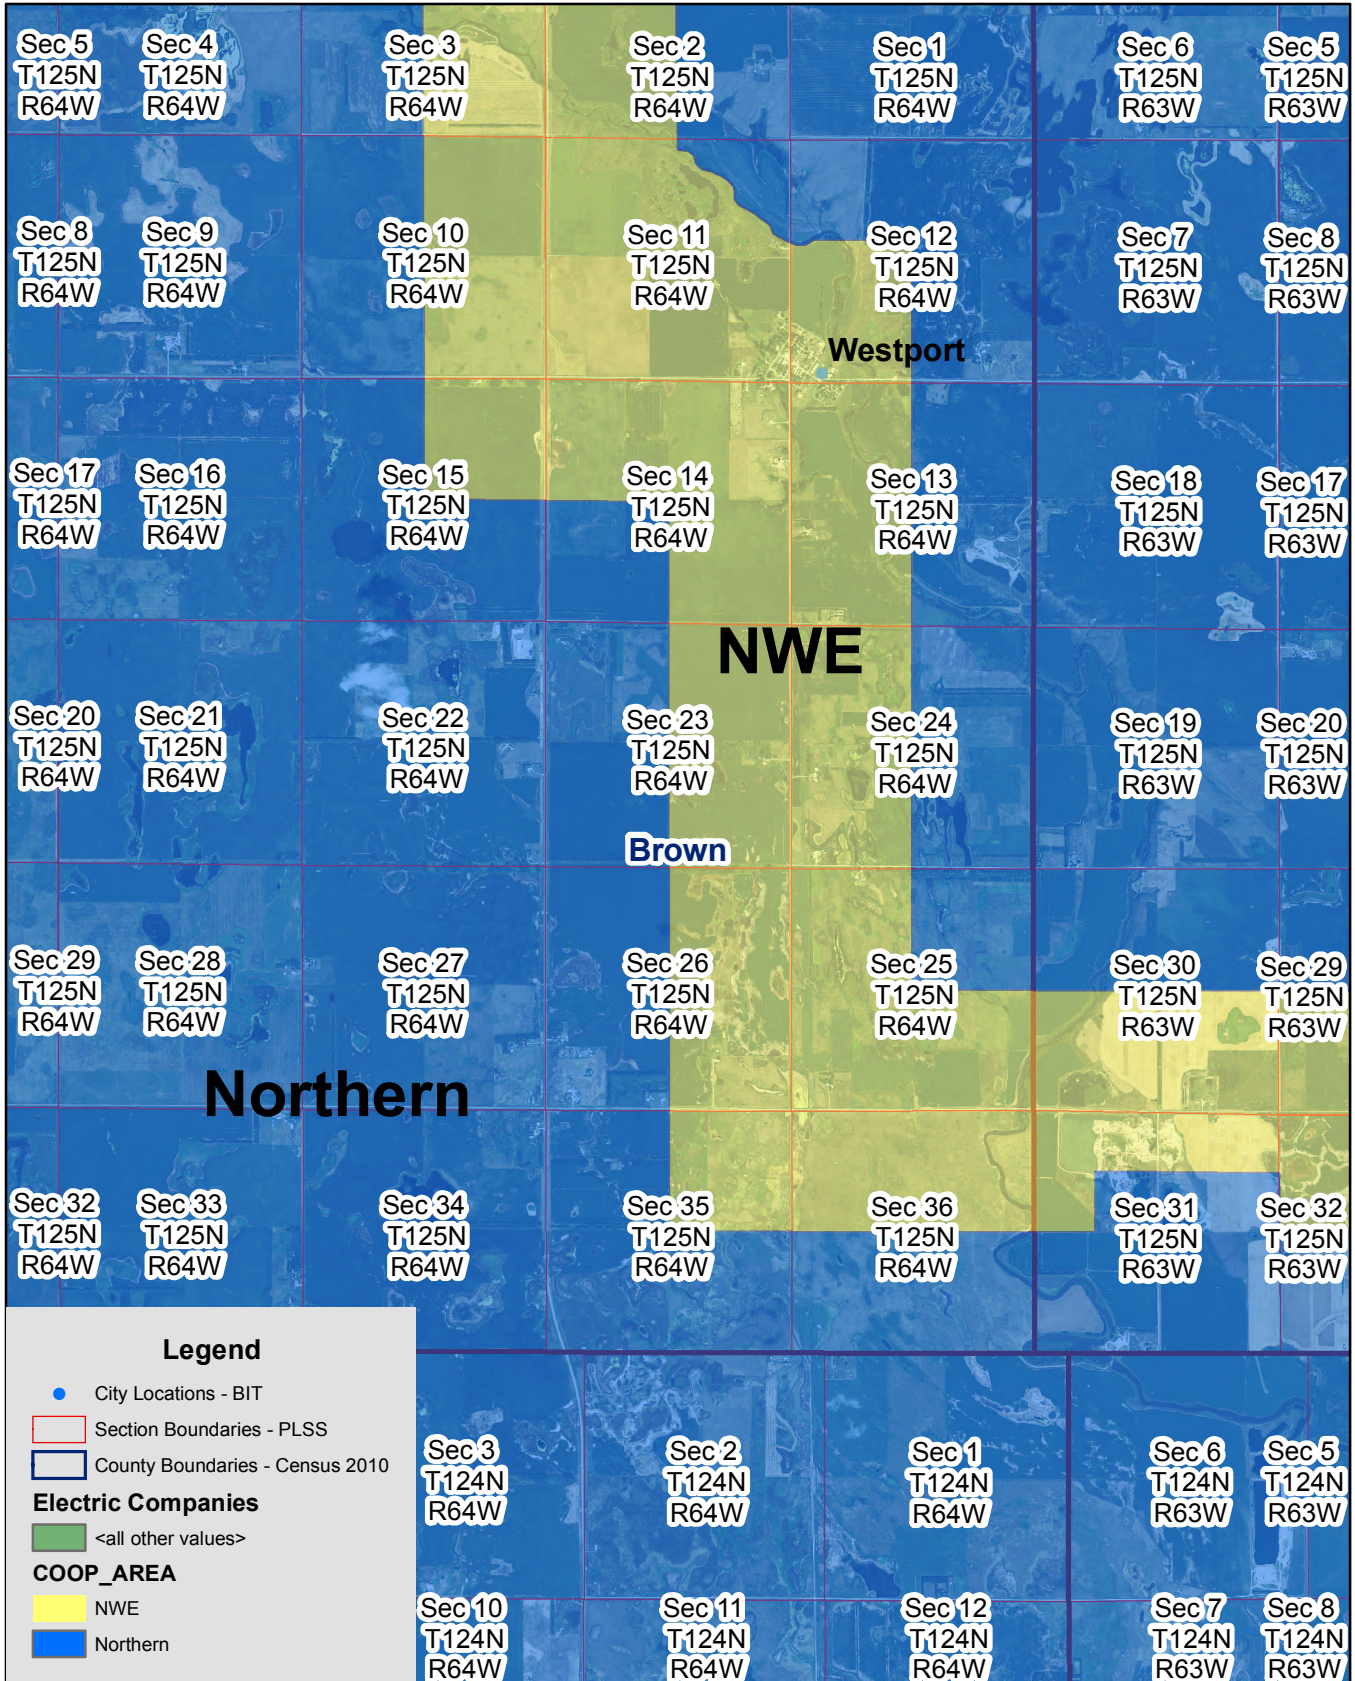

# Exhibit K

Northern & NWE Electric Service Territory Boundary

Page 1 of 5

Barnard & Westport & Columbia

# Exhibit K

Northern & NWE Electric Service Territory Boundary

Page 2 of 5

Barnard & Wesport & Columbia

# Exhibit K

Northern & NWE Electric Service Territory Boundary

Page 3 of 5

Barnard & Westport & Columbia

# Exhibit K

Northern & NWE Electric Service Territory Boundary

Page 4 of 5

Barnard & Westport & Columbia