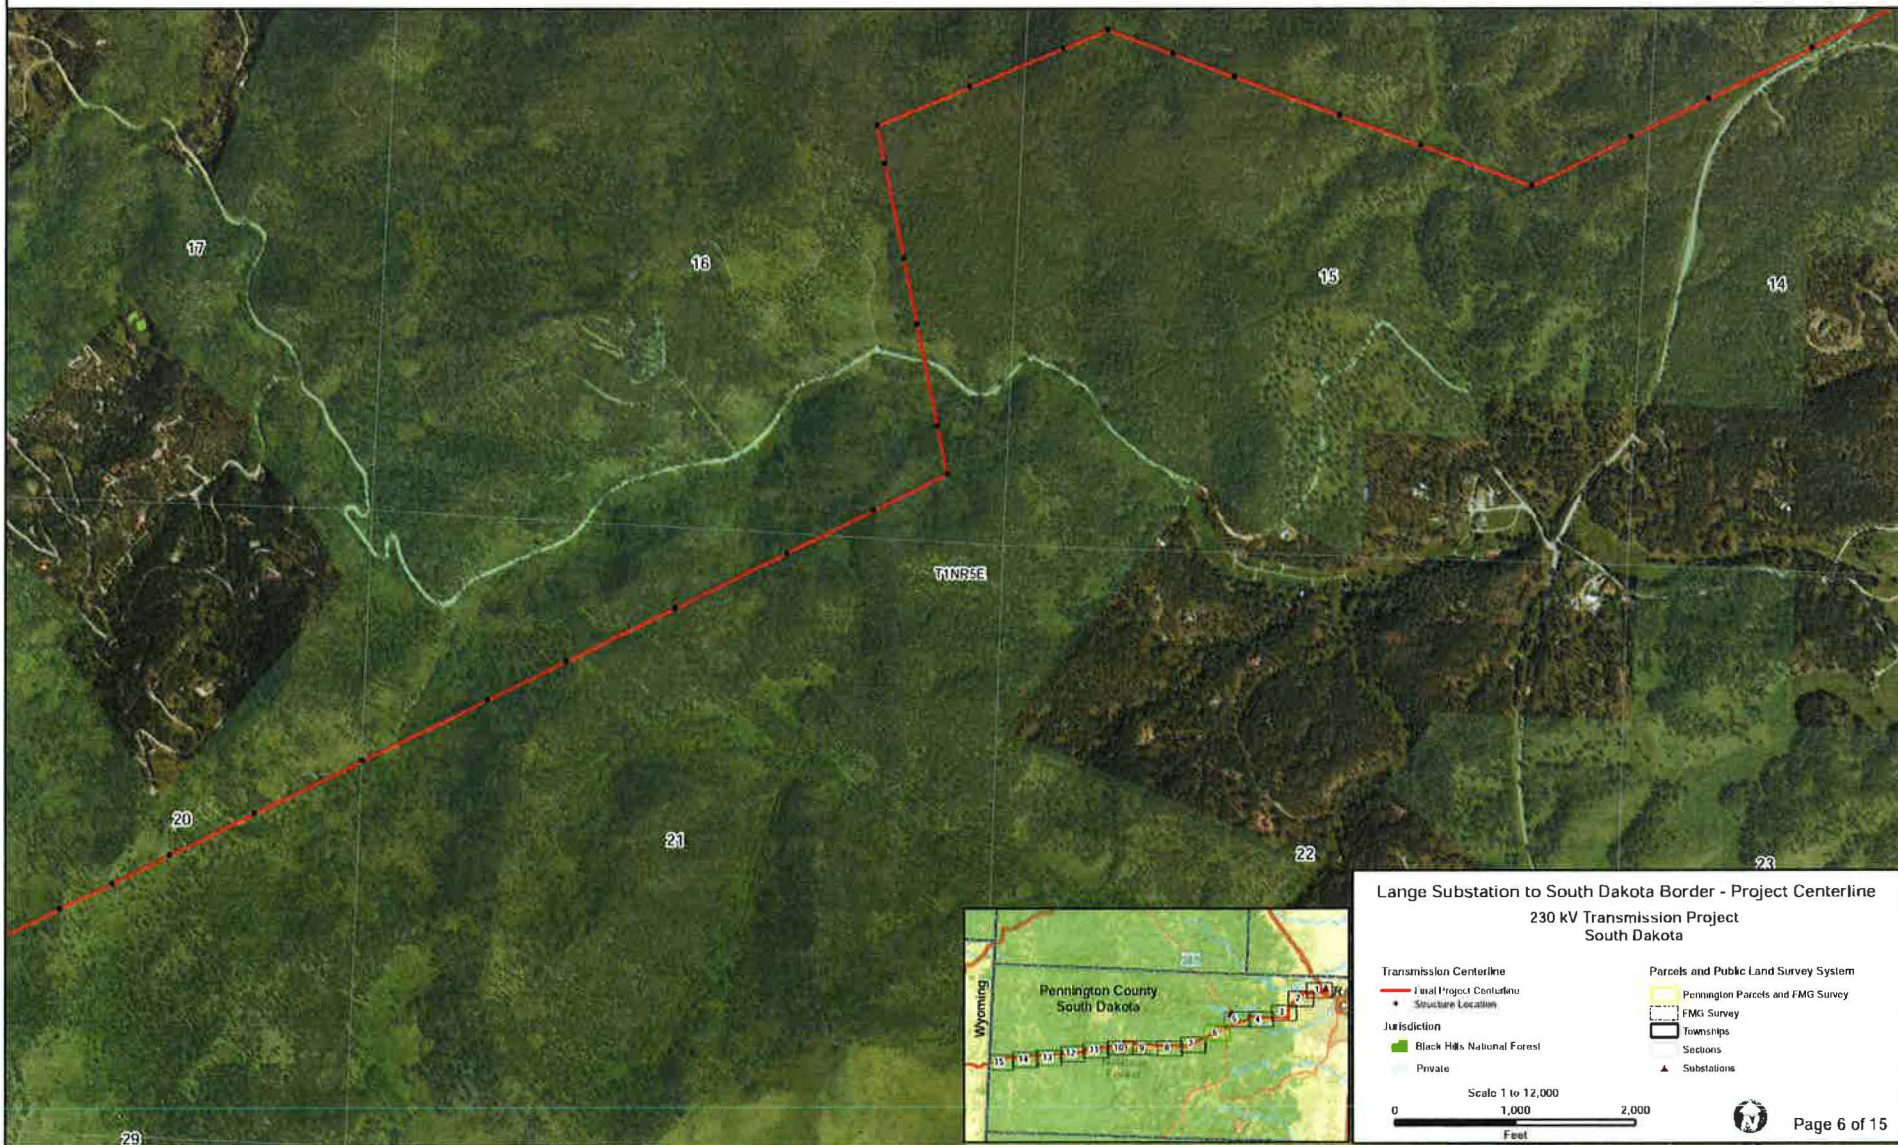

# Black Hills Power Lange Substation to South Dakota Border 230 kV Transmission Line

## Black Hills Power Lange Substation to South Dakota Border 230 kV Transmission Line

Date: 6/14/2017

## Black Hills Power Lange Substation to South Dakota Border 230 kV Transmission Line