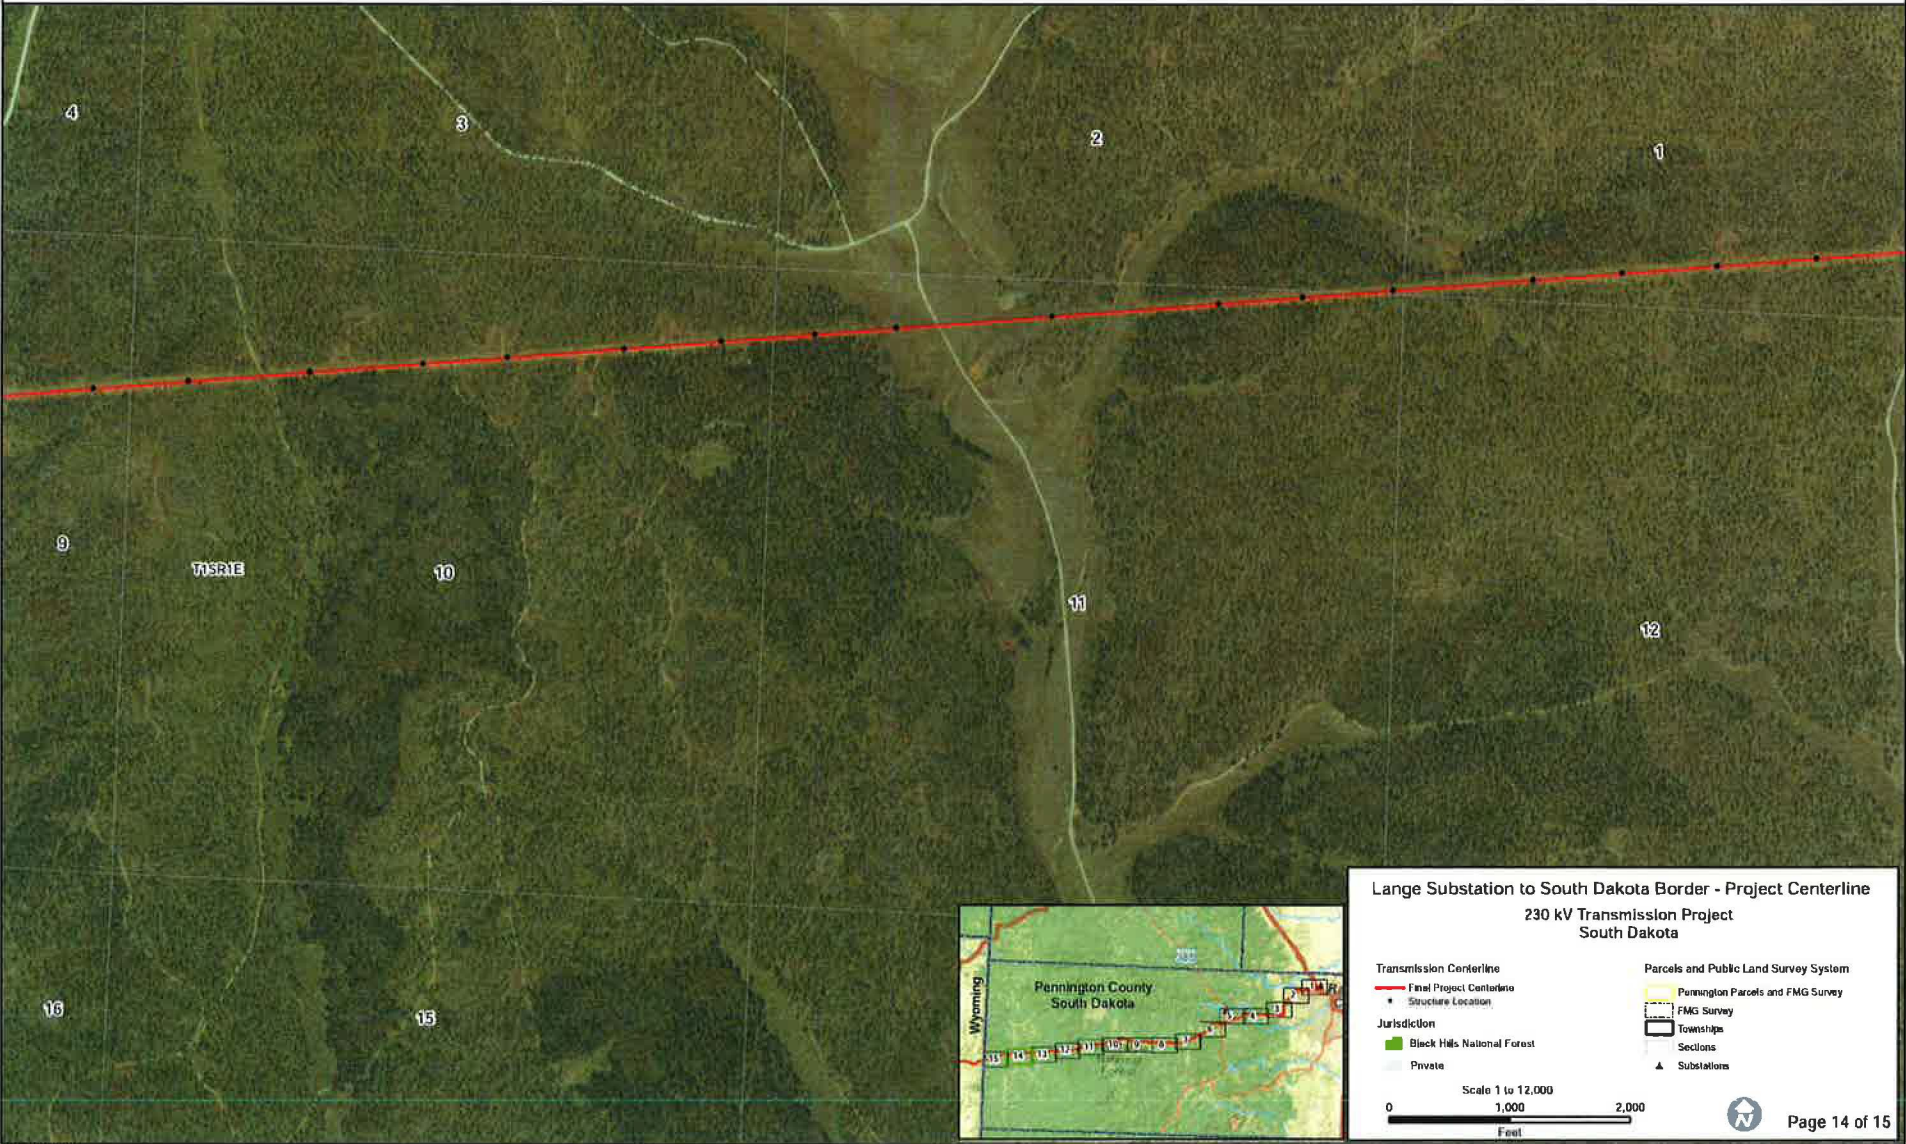

Black Hills Power Lange Substation to South Dakota Border 230 kV Transmission Line