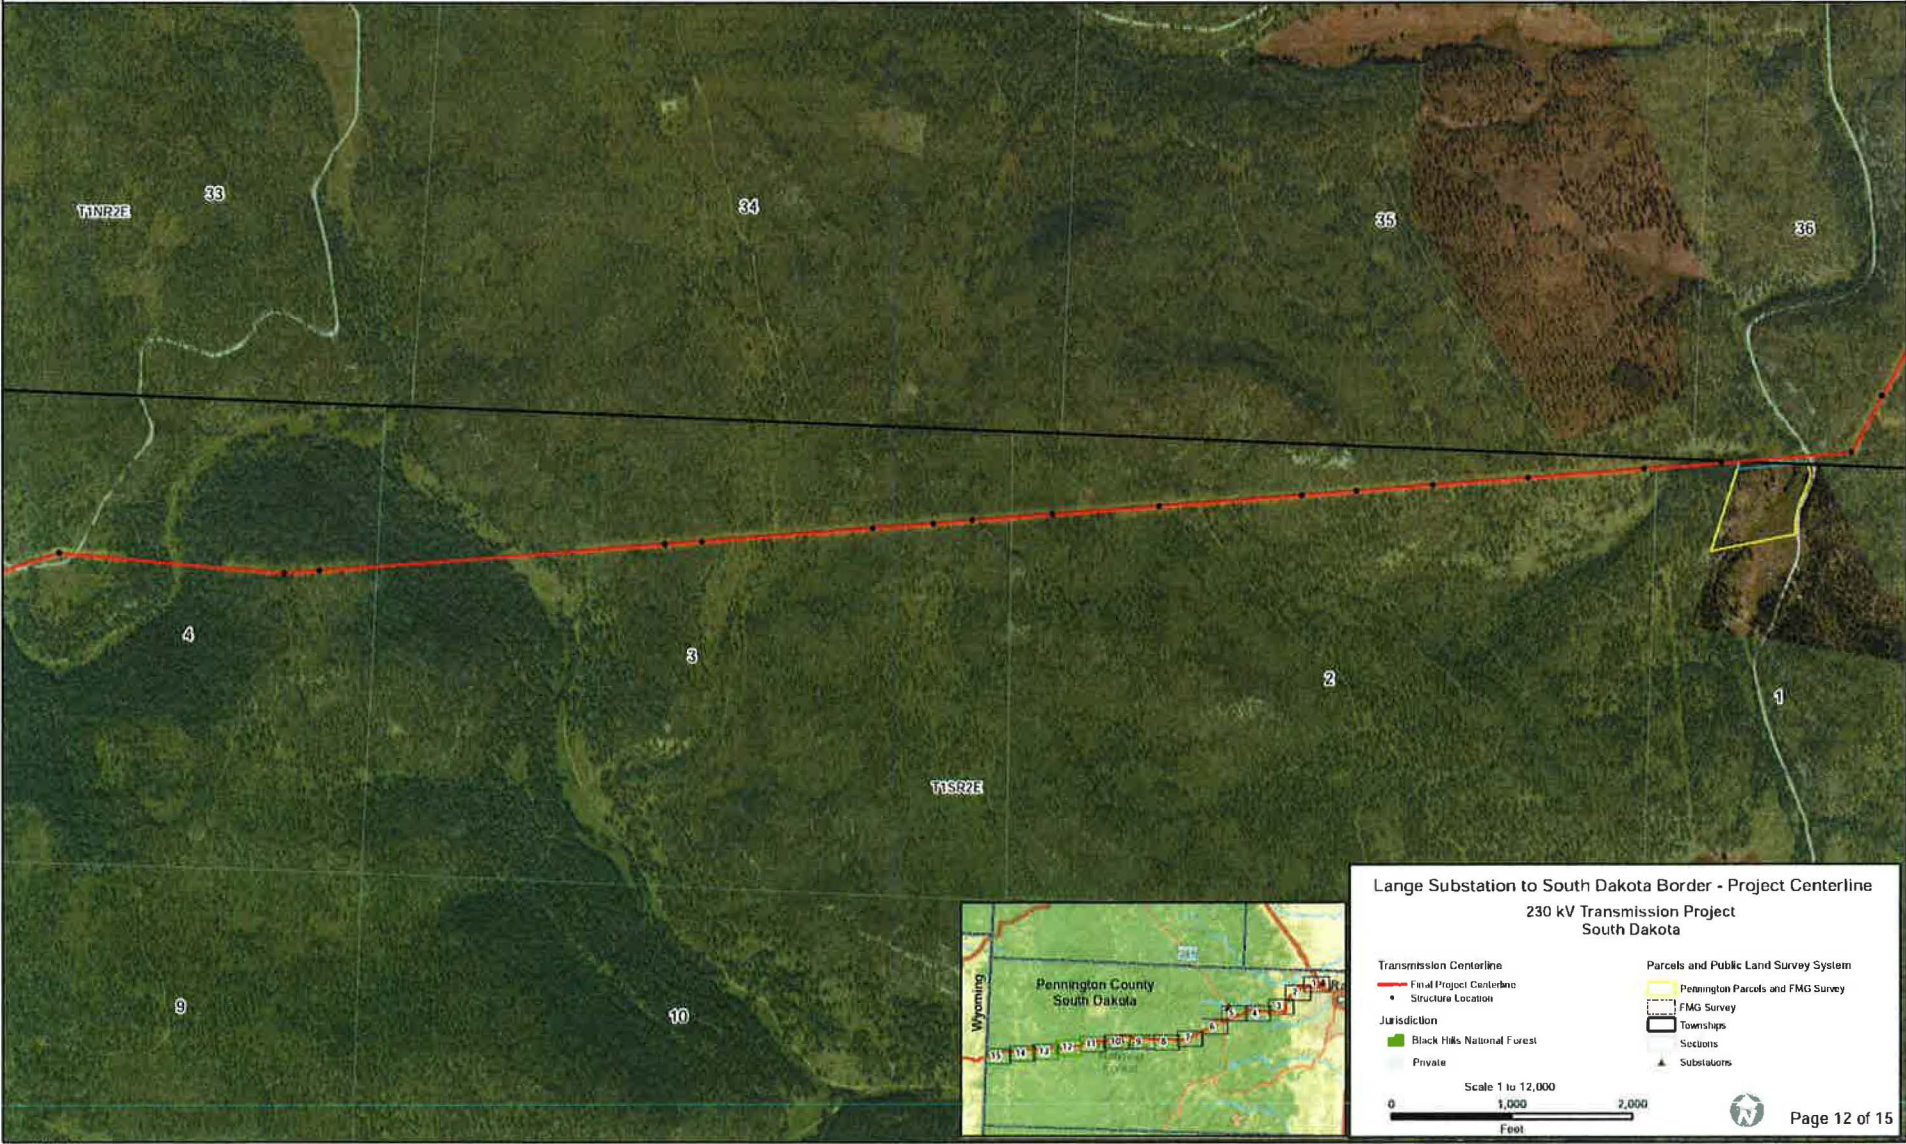

Black Hills Power Lange Substation to South Dakota Border 230 kV Transmission Line