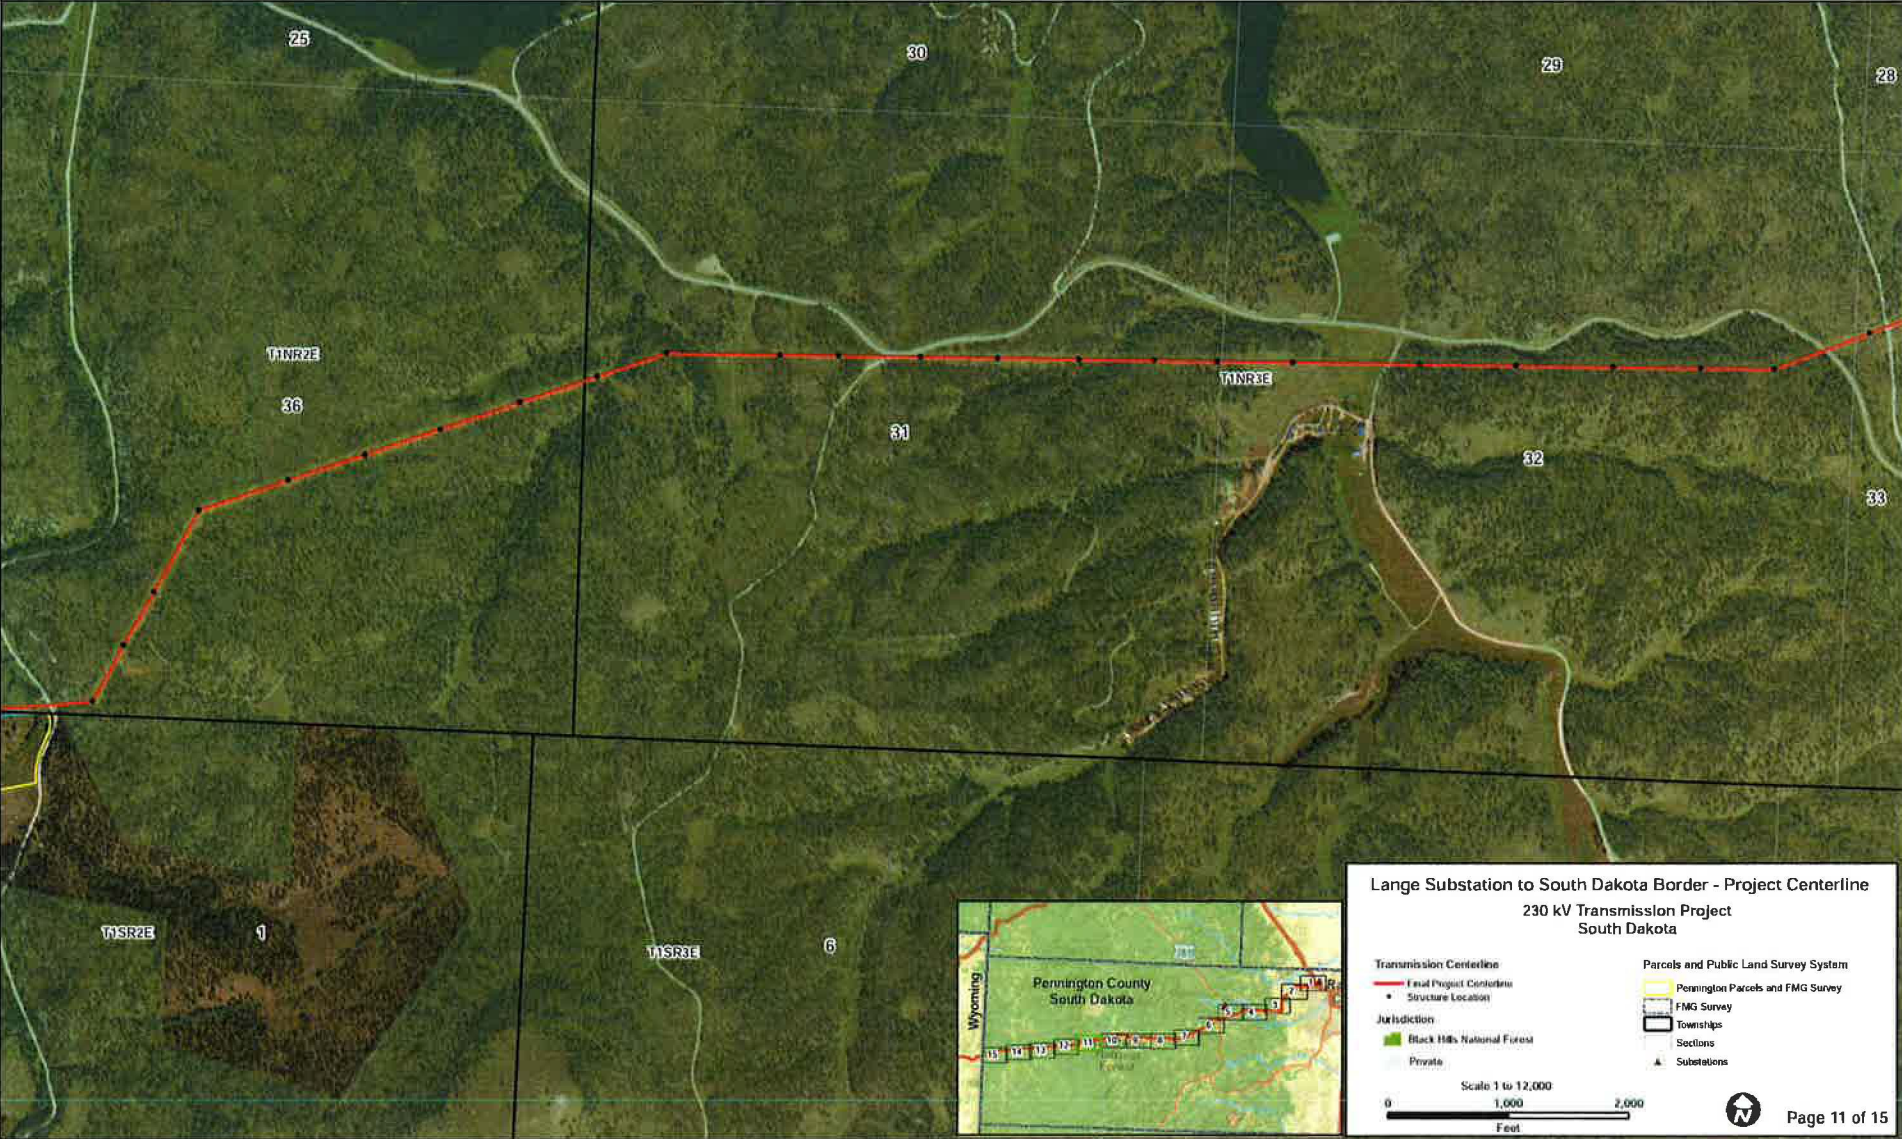

Black Hills Power Lange Substation to South Dakota Border 230 kV Transmission Line

Date: 5/17/2017