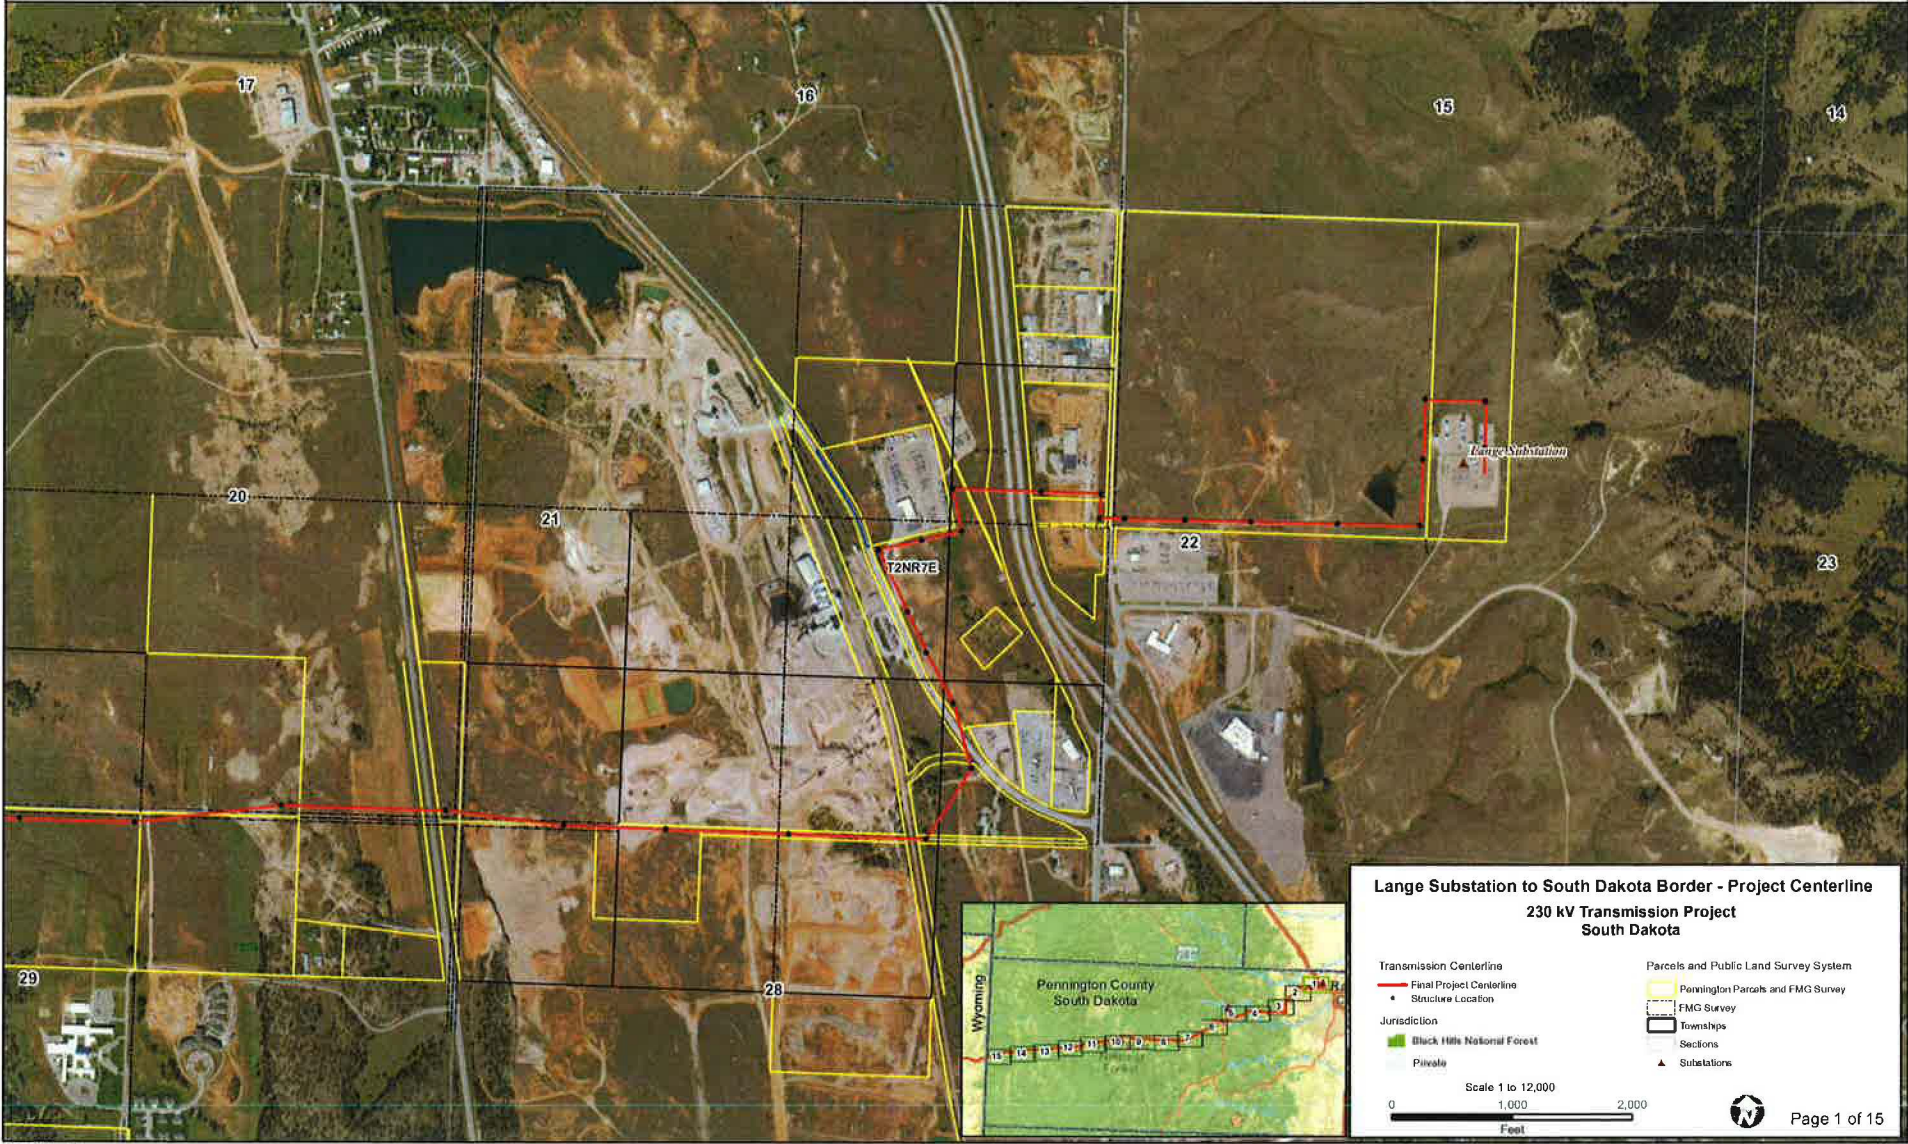

# Black Hills Power Lange Substation to South Dakota Border 230 kV Transmission Line

Date: 6/14/2017

# Black Hills Power Lange Substation to South Dakota Border 230 kV Transmission Line