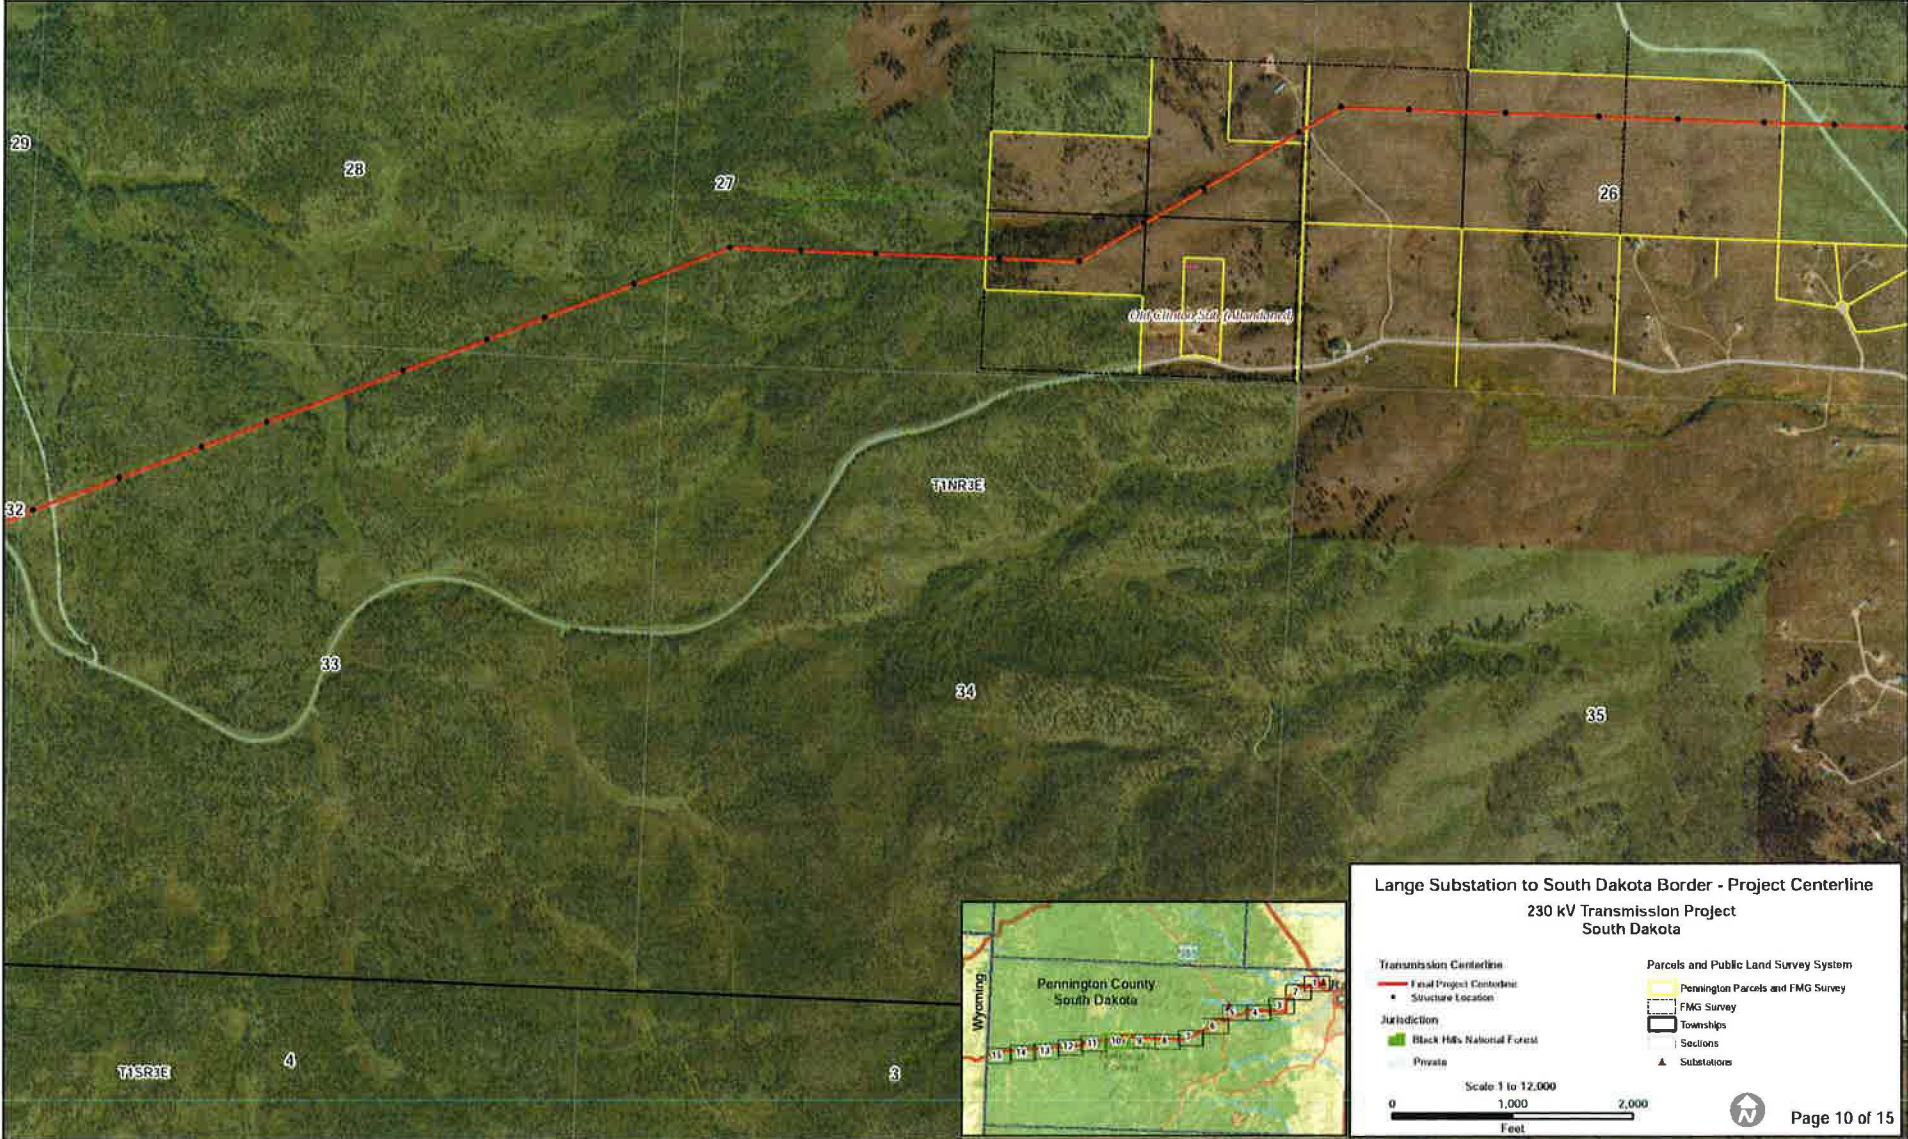

Black Hills Power Lange Substation to South Dakota Border 230 kV Transmission Line