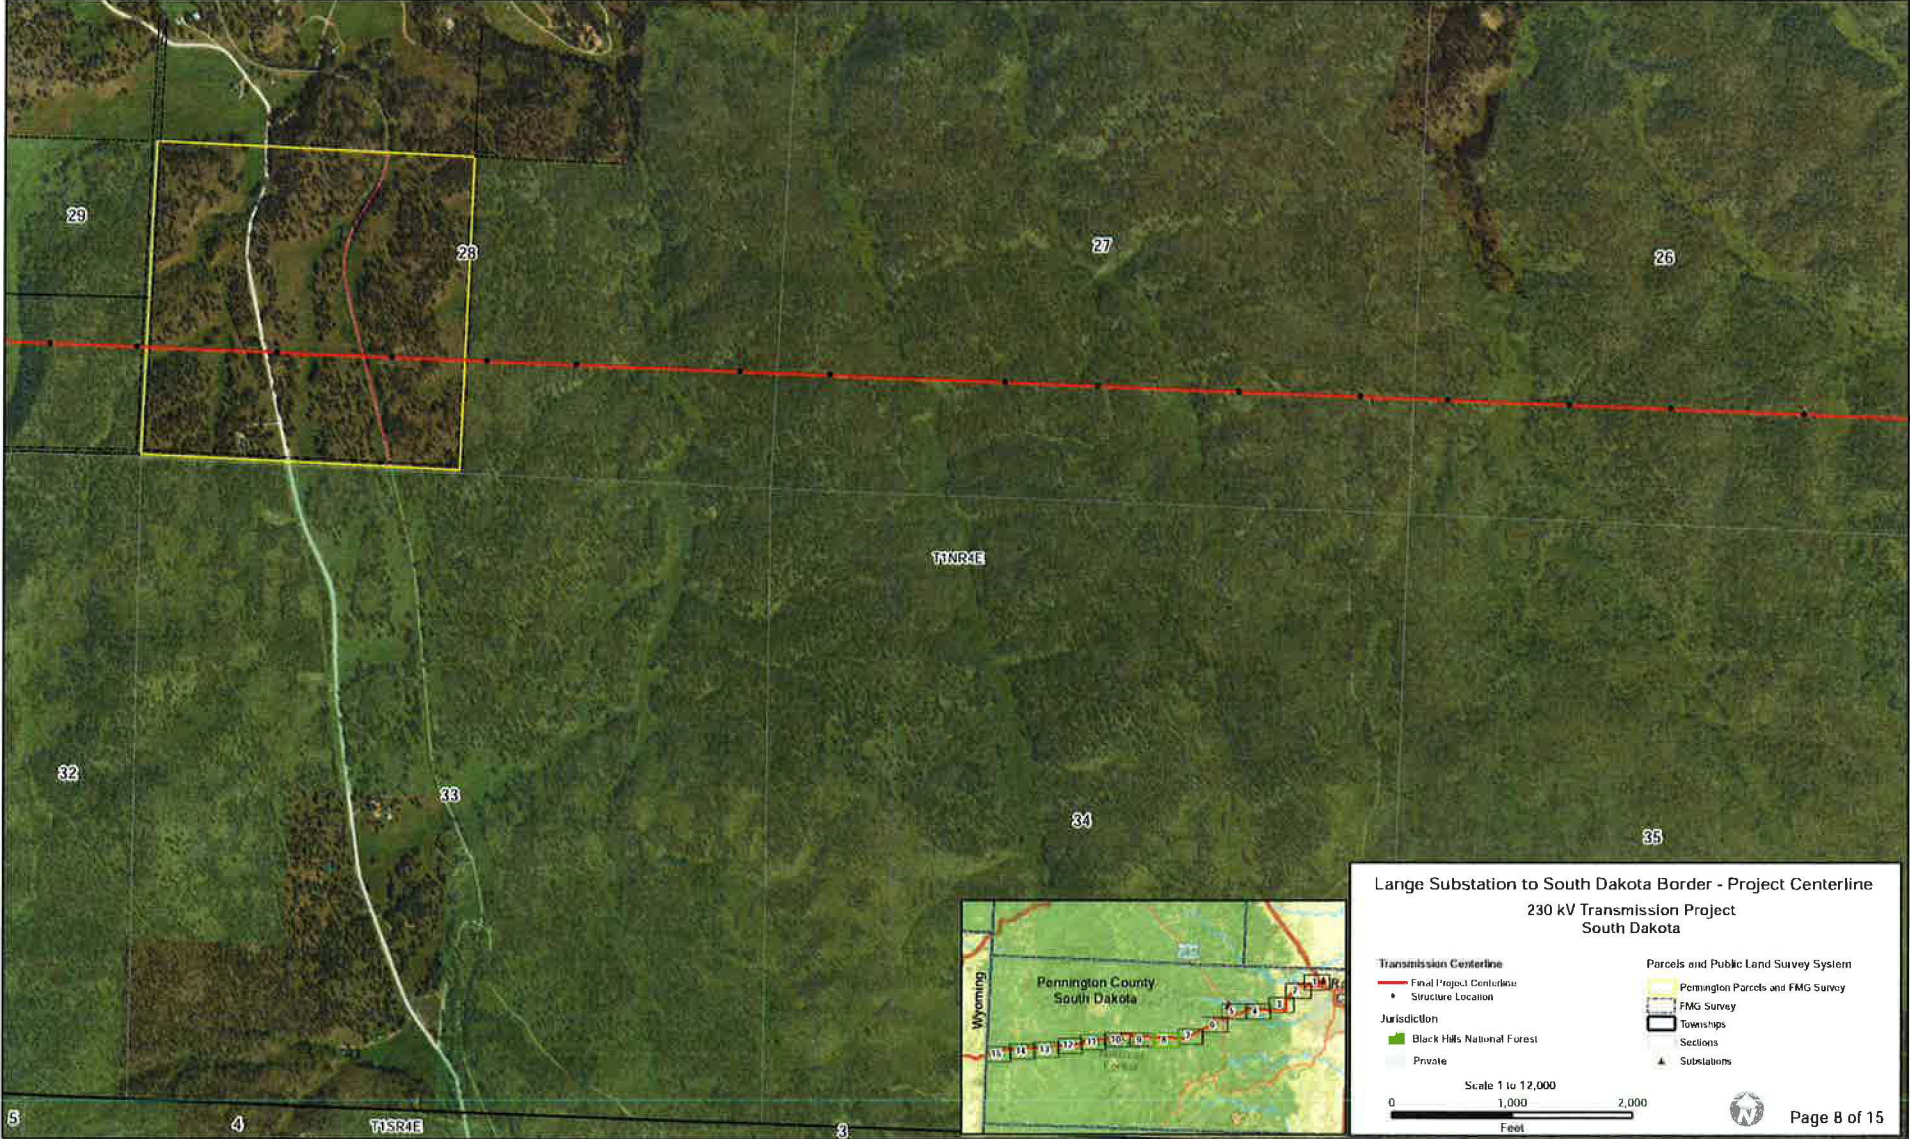

## Black Hills Power Lange Substation to South Dakota Border 230 kV Transmission Line

Date: 6/14/2017

## Black Hills Power Lange Substation to South Dakota Border 230 kV Transmission Line

# Black Hills Power Lange Substation to South Dakota Border 230 kV Transmission Line