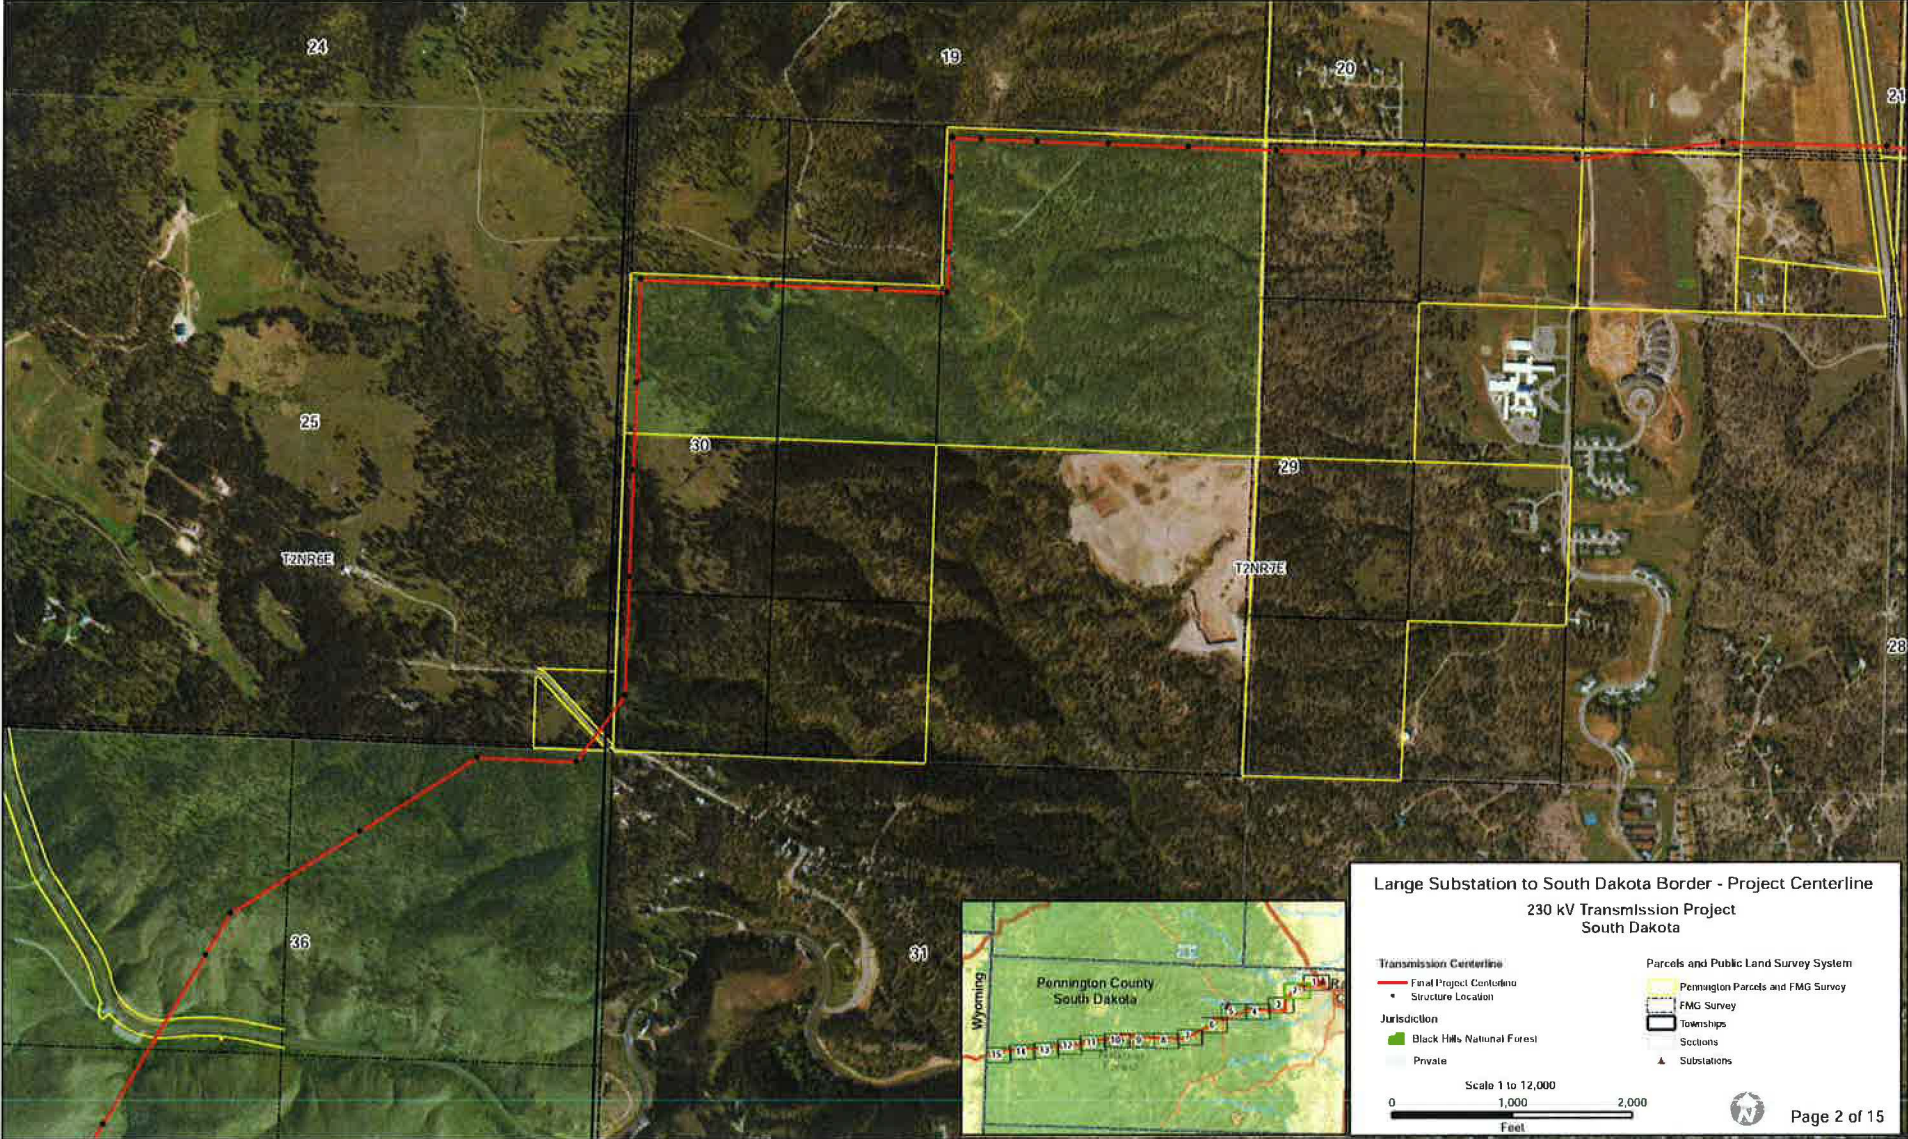

# Black Hills Power Lange Substation to South Dakota Border 230 kV Transmission Line

Date: 6/14/2017

# Black Hills Power Lange Substation to South Dakota Border 230 kV Transmission Line