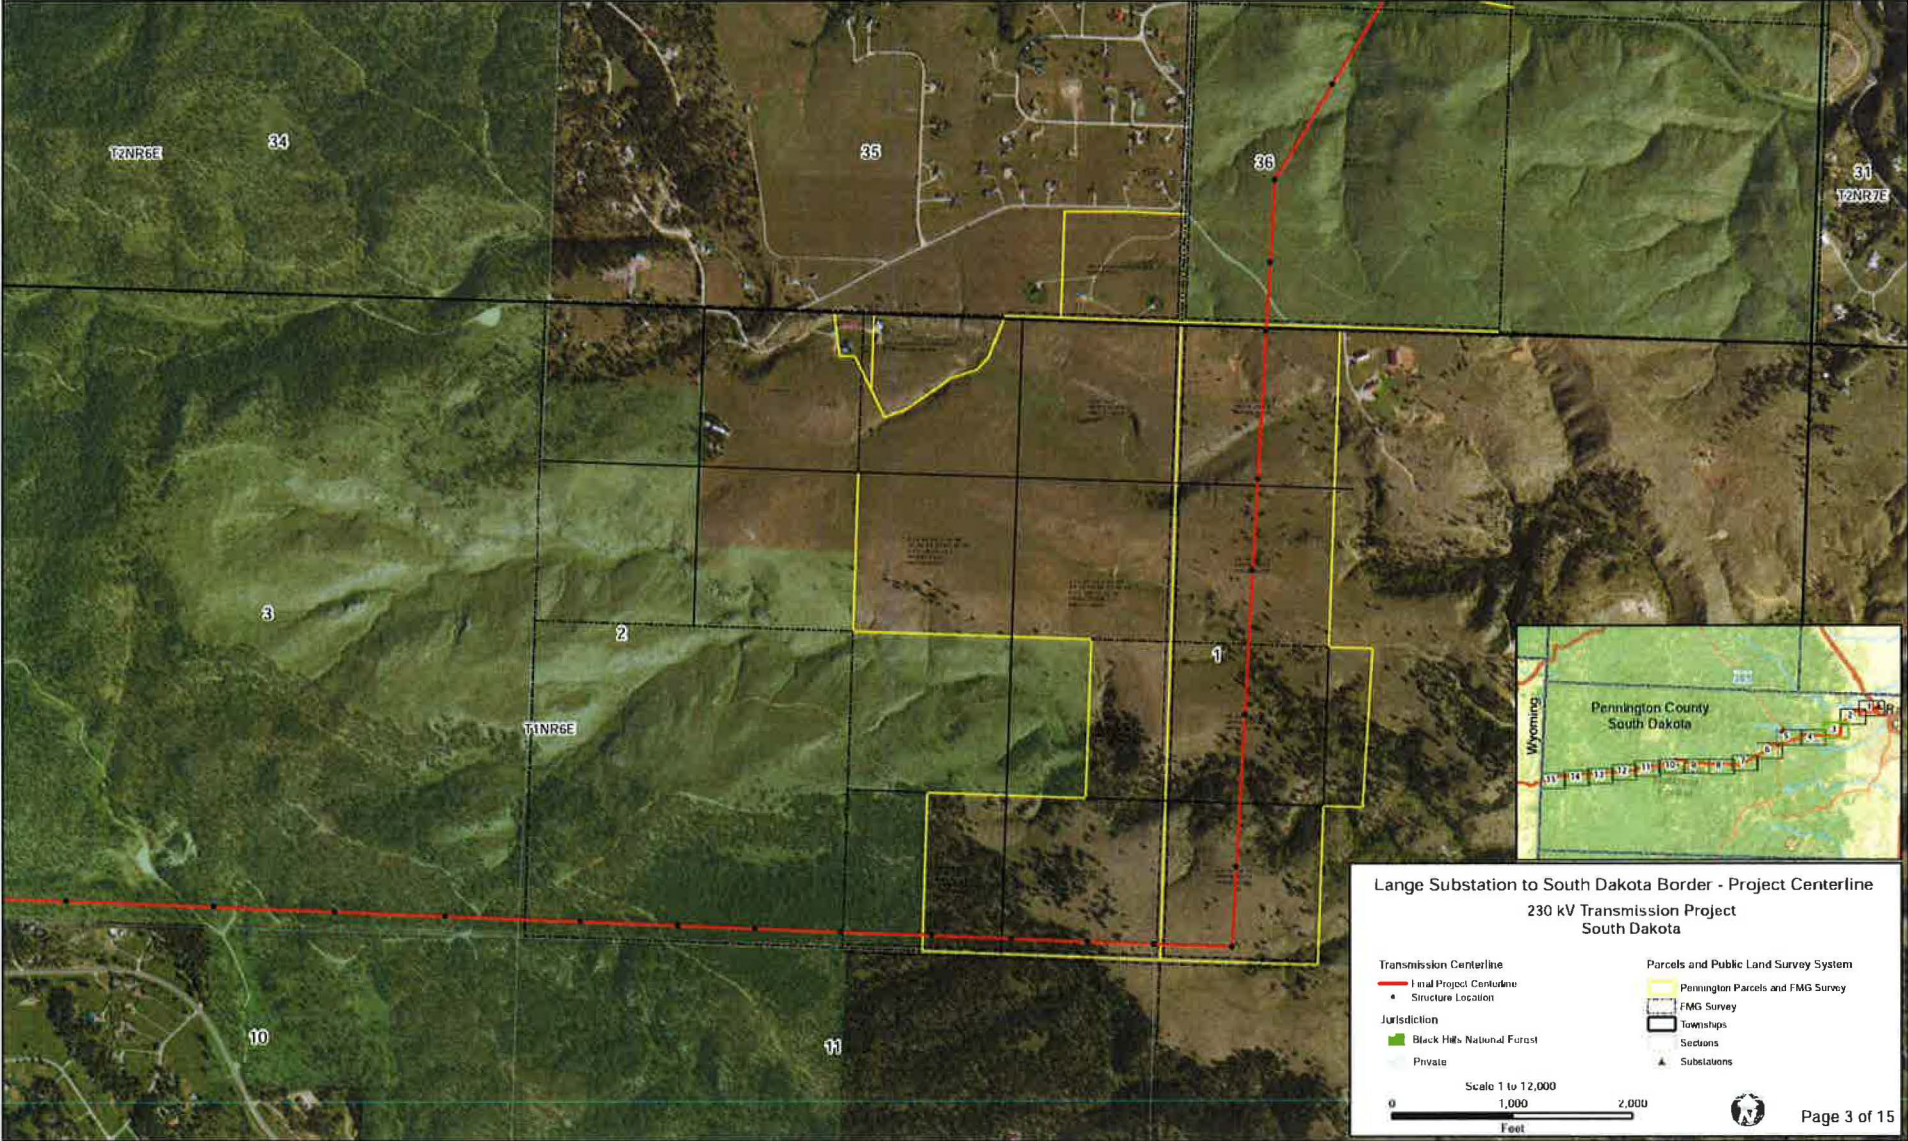

# Black Hills Power Lange Substation to South Dakota Border 230 kV Transmission Line

Date: 6/14/2017

# Black Hills Power Lange Substation to South Dakota Border 230 kV Transmission Line