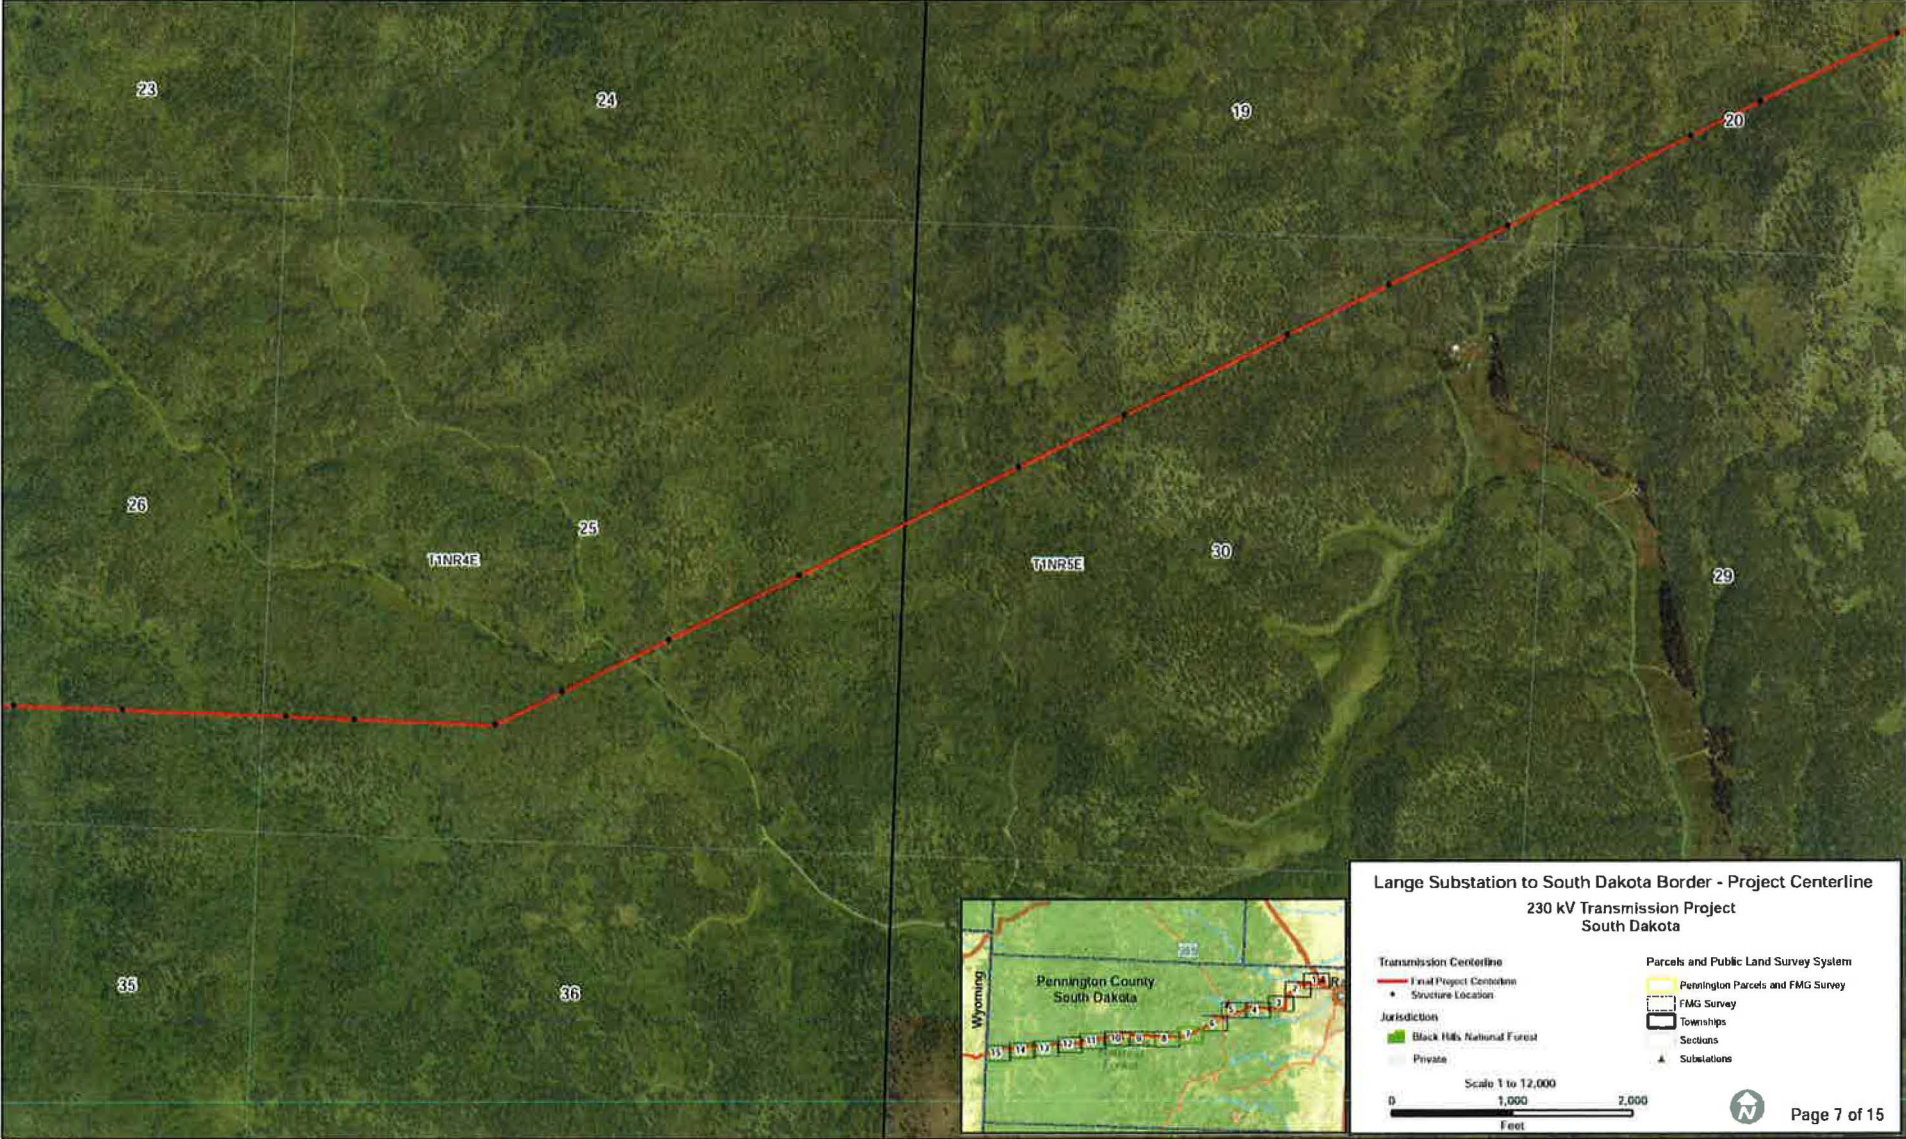

# Black Hills Power Lange Substation to South Dakota Border 230 kV Transmission Line

## Black Hills Power Lange Substation to South Dakota Border 230 kV Transmission Line

Date: 6/14/2017

## Black Hills Power Lange Substation to South Dakota Border 230 kV Transmission Line