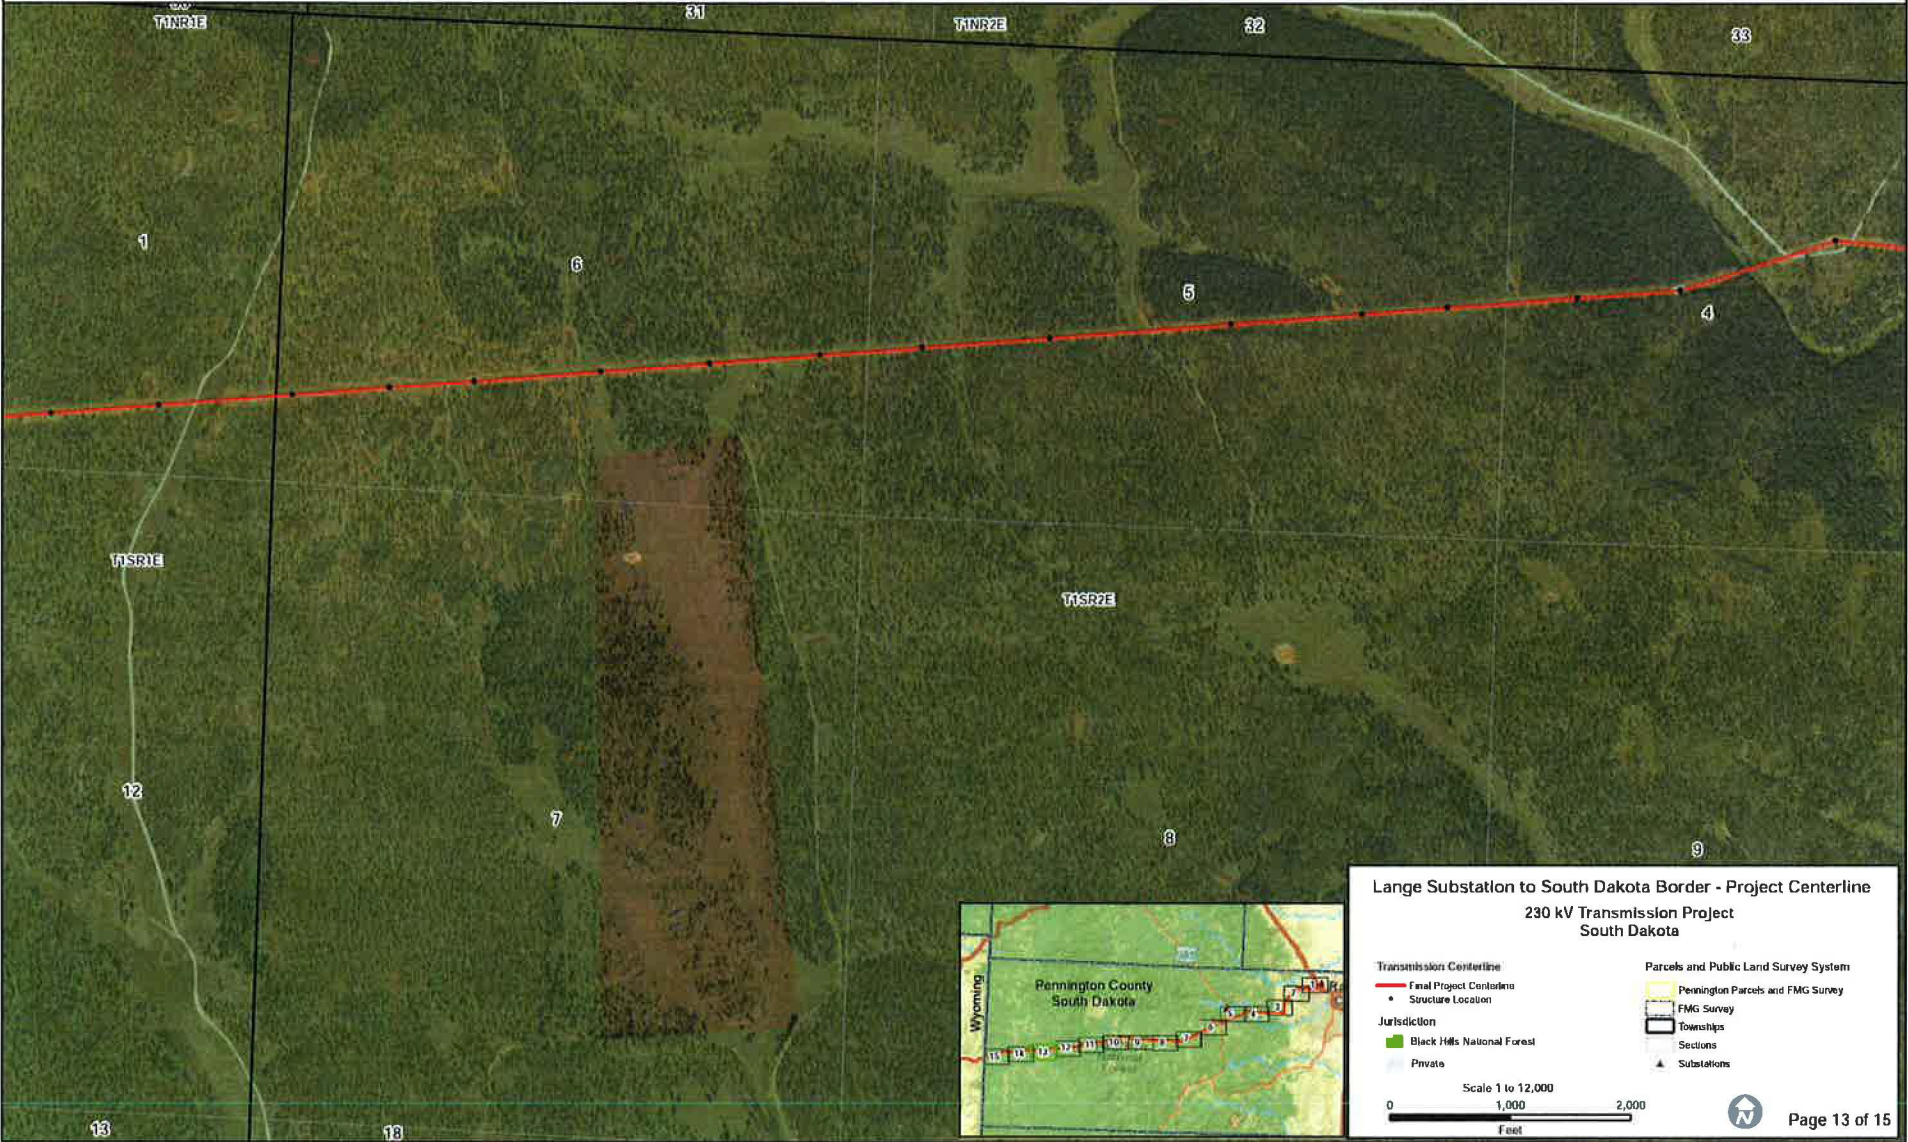

Black Hills Power Lange Substation to South Dakota Border 230 kV Transmission Line

Date: 6/14/2017