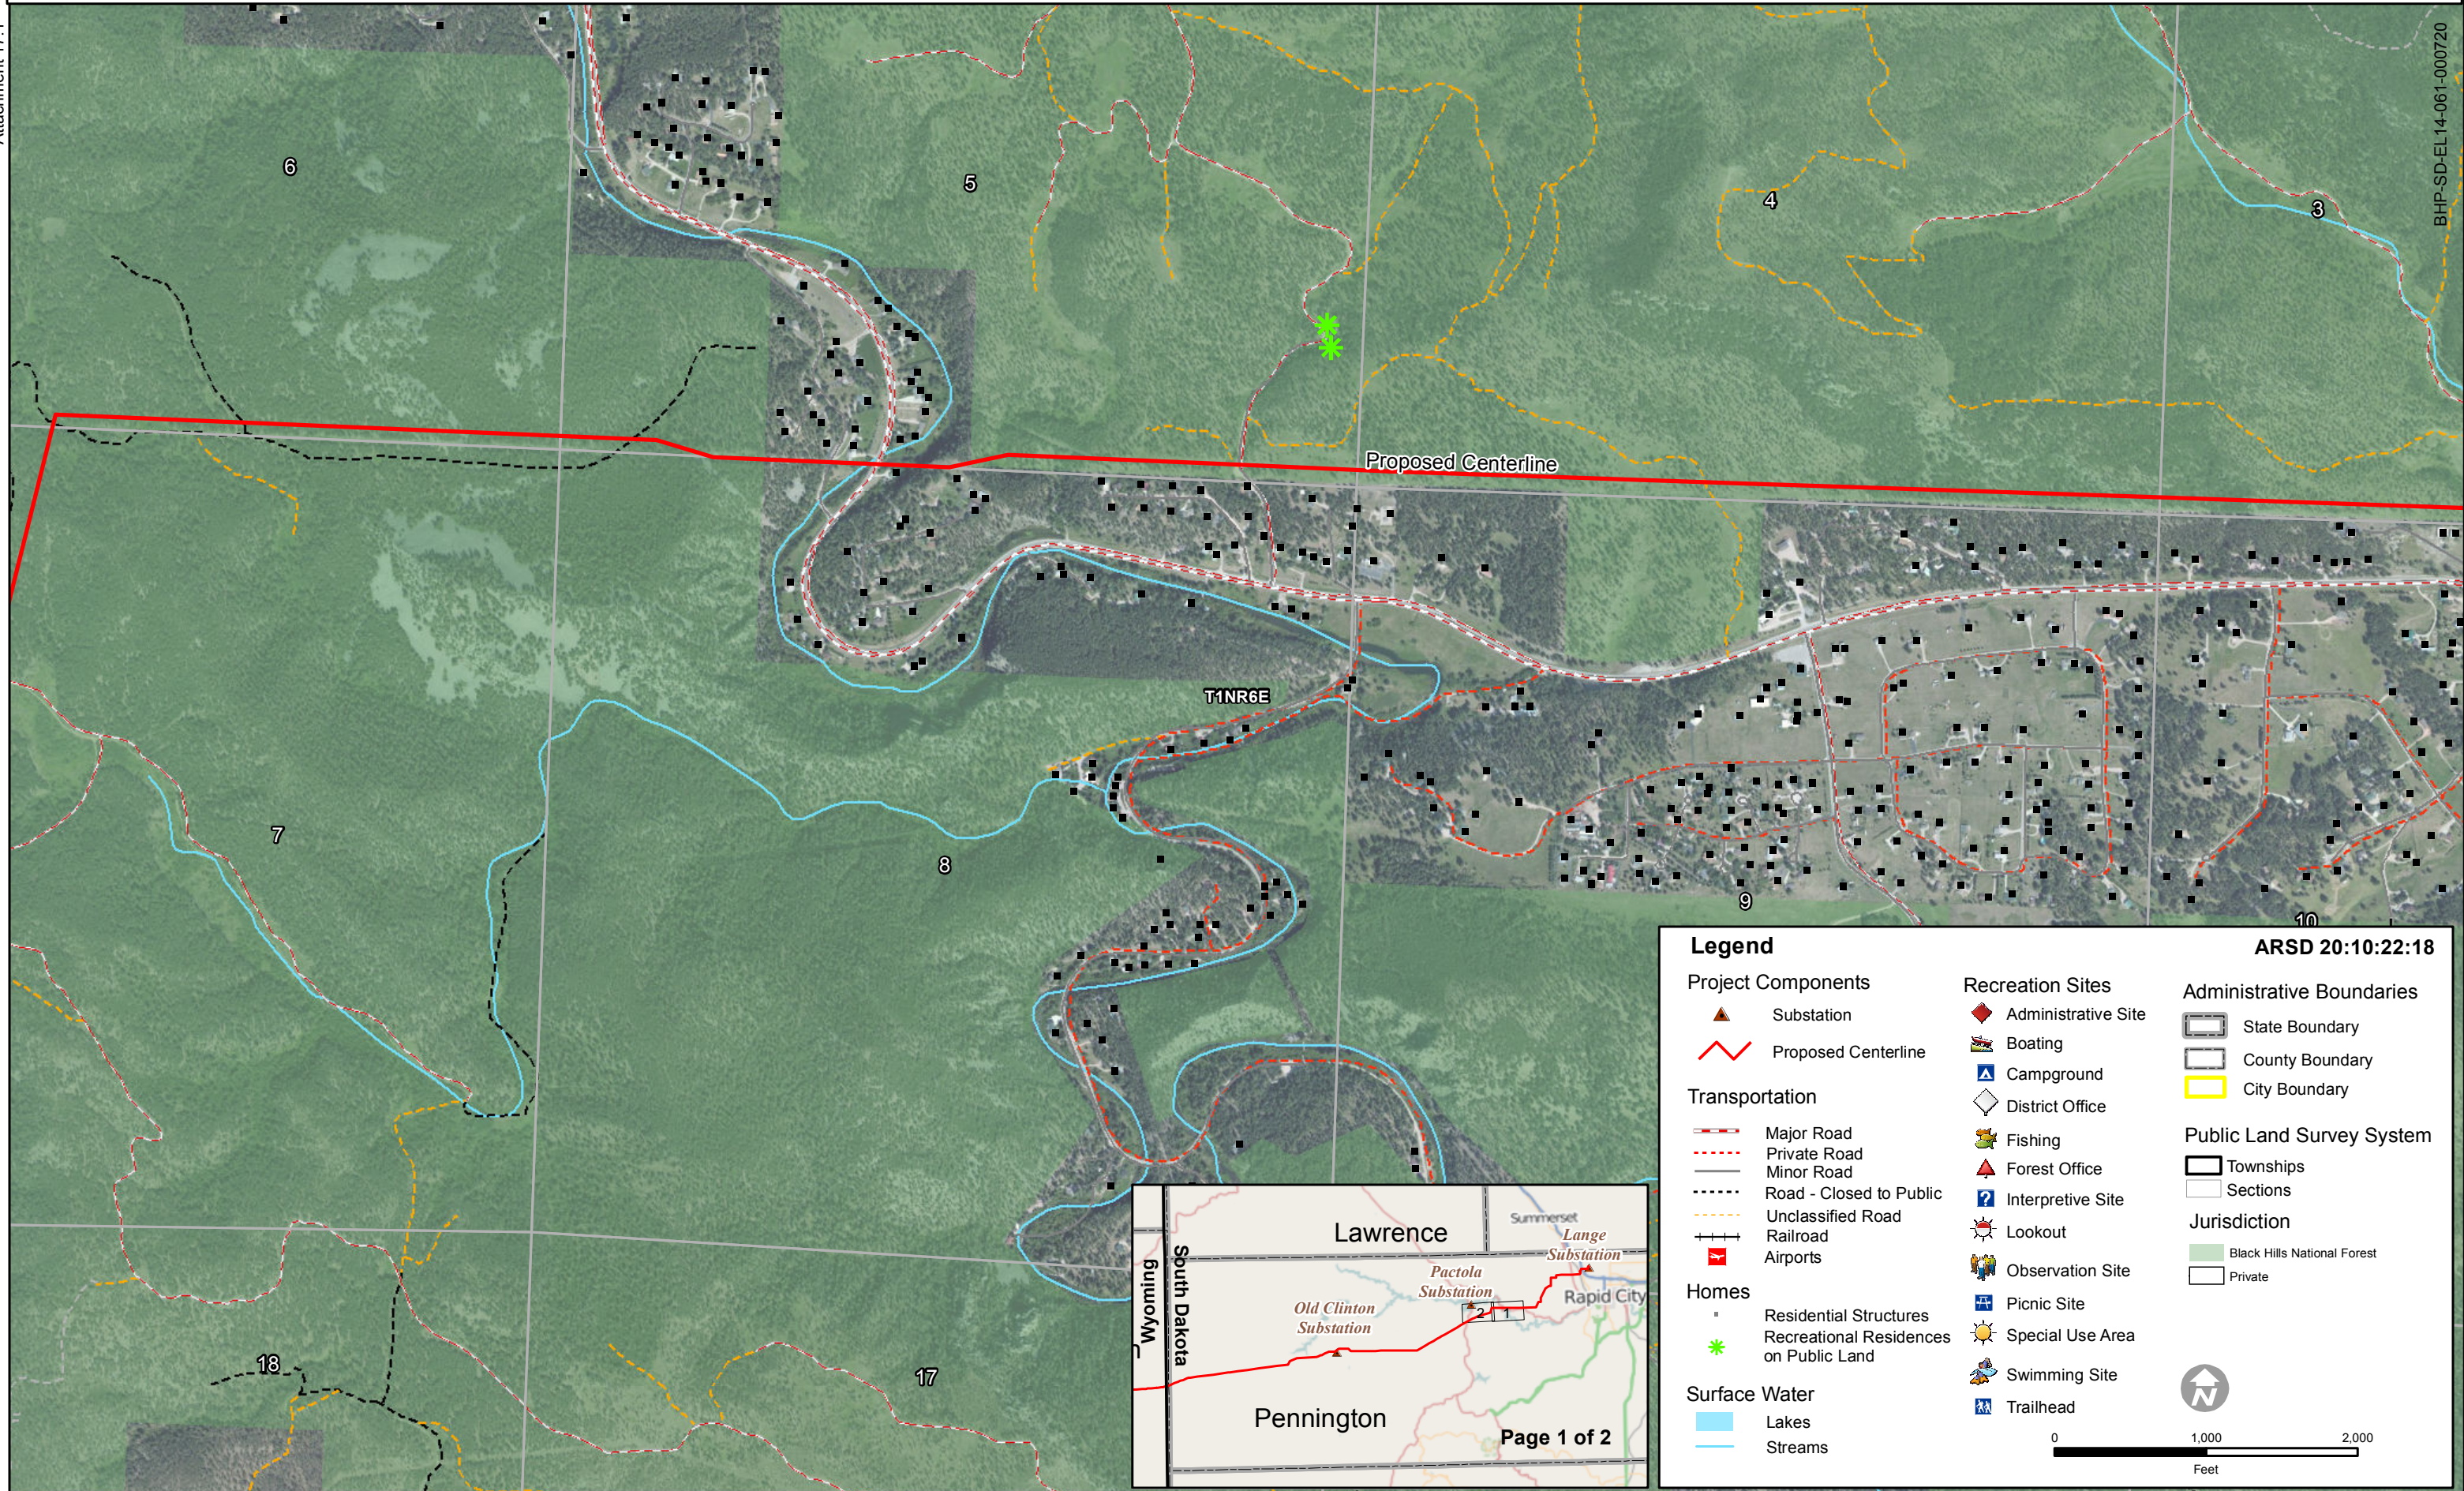

Attachment 17.1

BHP-SD-EL 14-061-000720

ARSD 20:10:22:18

Project Components - Substation - Proposed Centerline Transportation - Major Road - Private Road - Minor Road - Road - Closed to Public - Unclassified Road - Railroad - Airports Homes - Residential Structures - Recreational Residences on Public Land Surface Water - Lakes - Streams	Recreation Sites - Administrative Site - Boating - Campground - District Office - Fishing - Forest Office - Interpretive Site - Lookout - Observation Site - Picnic Site - Special Use Area - Swimming Site - Trailhead	Administrative Boundaries - State Boundary - County Boundary - City Boundary Public Land Survey System - Townships - Sections Jurisdiction - Black Hills National Forest - Private

0 1,000 2,000
Feet