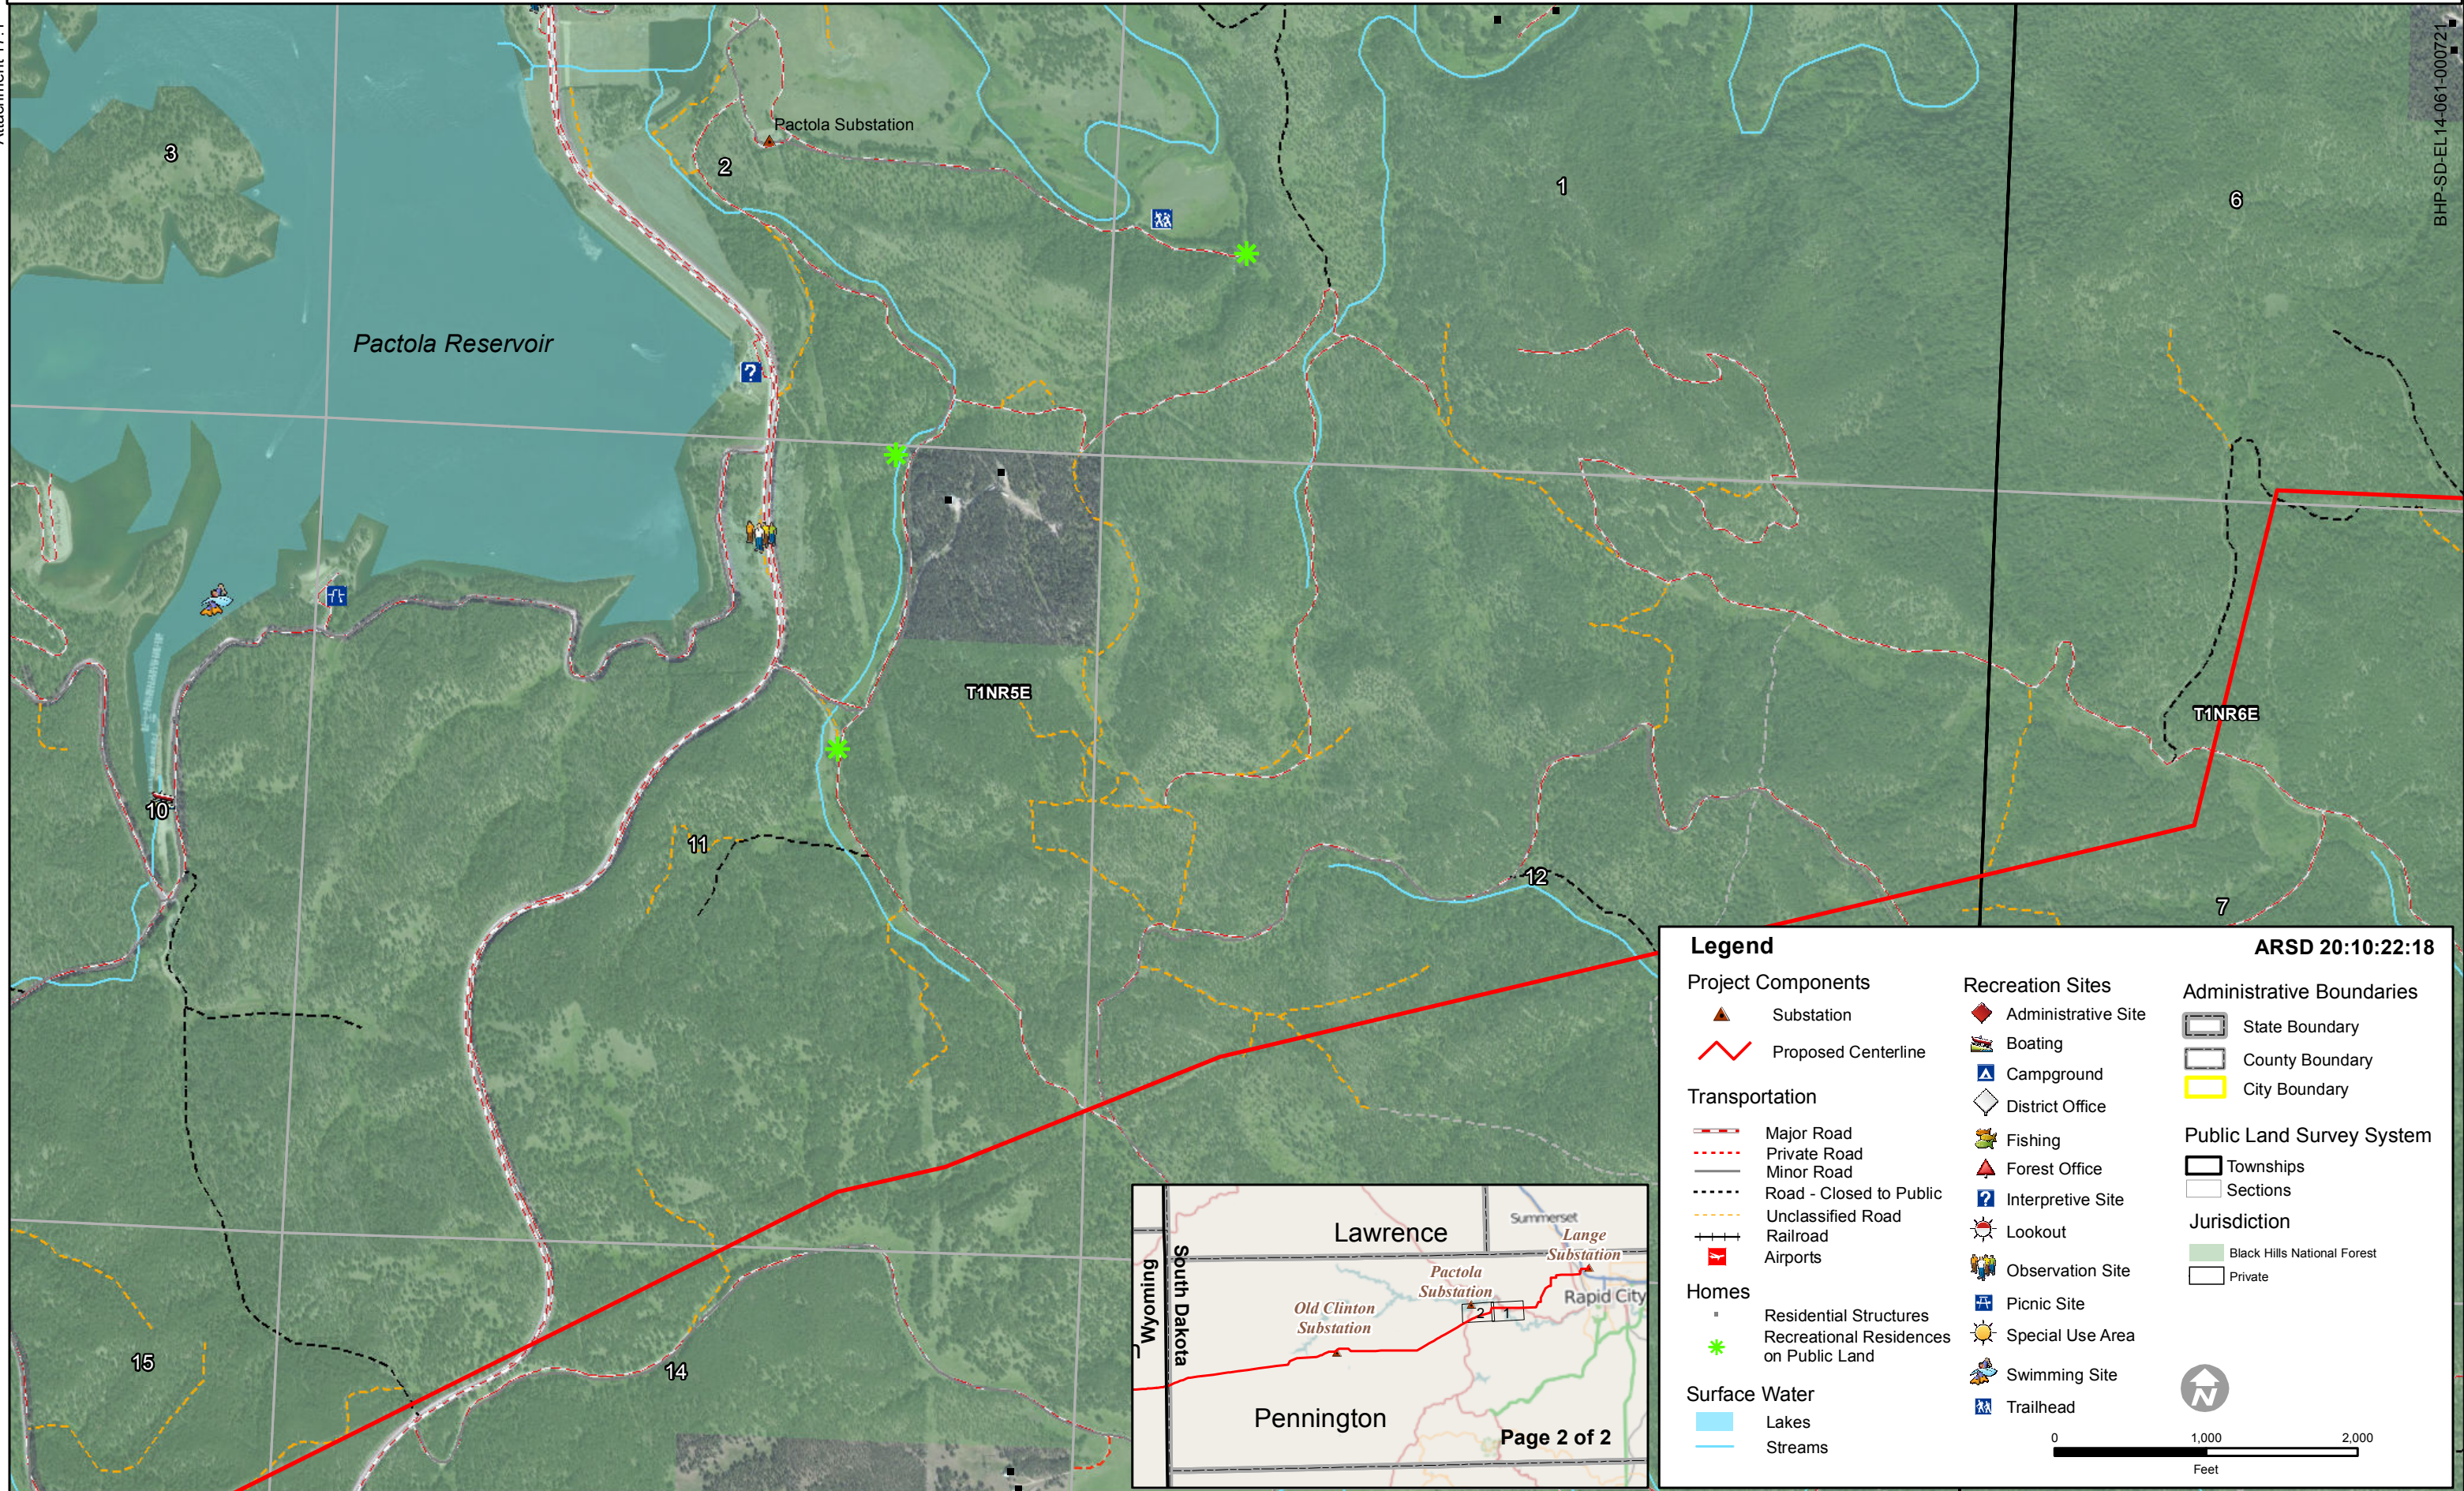

0 1,000 2,000
Feet

Attachment 17.1

BHP-SD-EL 14-061-000721

Legend ARSD 20:10:22:18

<p>Project Components</p> <ul style="list-style-type: none"> Substation Proposed Centerline <p>Transportation</p> <ul style="list-style-type: none"> Major Road Private Road Minor Road Road - Closed to Public Unclassified Road Railroad Airports <p>Homes</p> <ul style="list-style-type: none"> Residential Structures Recreational Residences on Public Land <p>Surface Water</p> <ul style="list-style-type: none"> Lakes Streams 	<p>Recreation Sites</p> <ul style="list-style-type: none"> Administrative Site Boating Campground District Office Fishing Forest Office Interpretive Site Lookout Observation Site Picnic Site Special Use Area Swimming Site Trailhead 	<p>Administrative Boundaries</p> <ul style="list-style-type: none"> State Boundary County Boundary City Boundary <p>Public Land Survey System</p> <ul style="list-style-type: none"> Townships Sections <p>Jurisdiction</p> <ul style="list-style-type: none"> Black Hills National Forest Private
---	--	---