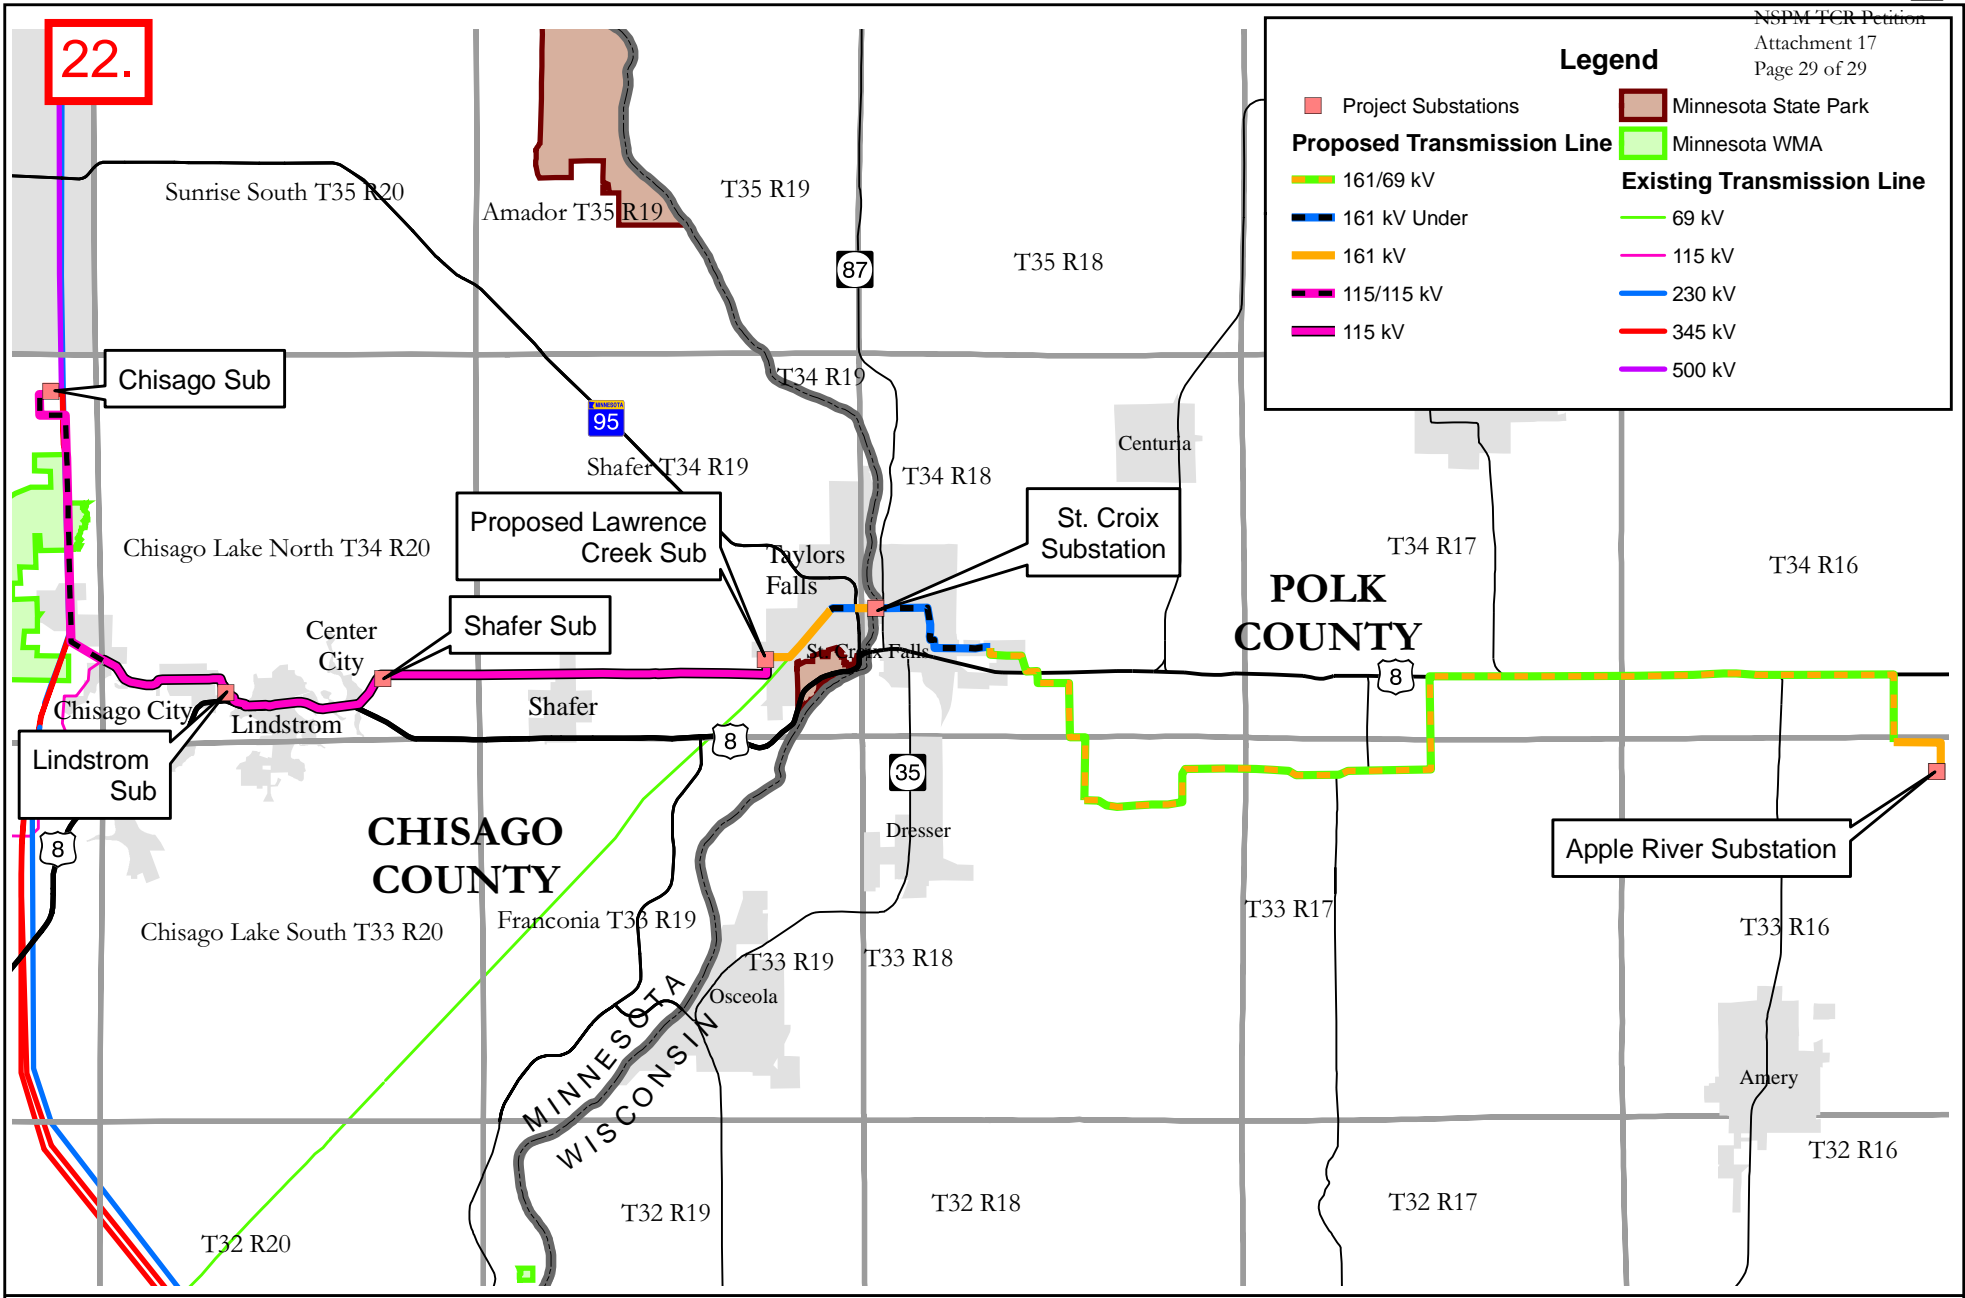

22.

Figure 1 - Project Overview Map
 Chisago County to Apple River 115 kV/161 kV Transmission Line Project
 Xcel Energy
 Chisago County, Minnesota

Map Document: (N:\gis\proj\06794076164\map_docs\mxd\route_app_maps\figure1_overview_map_nm_wi.mxd) 11/20/2008 5:53:44 PM