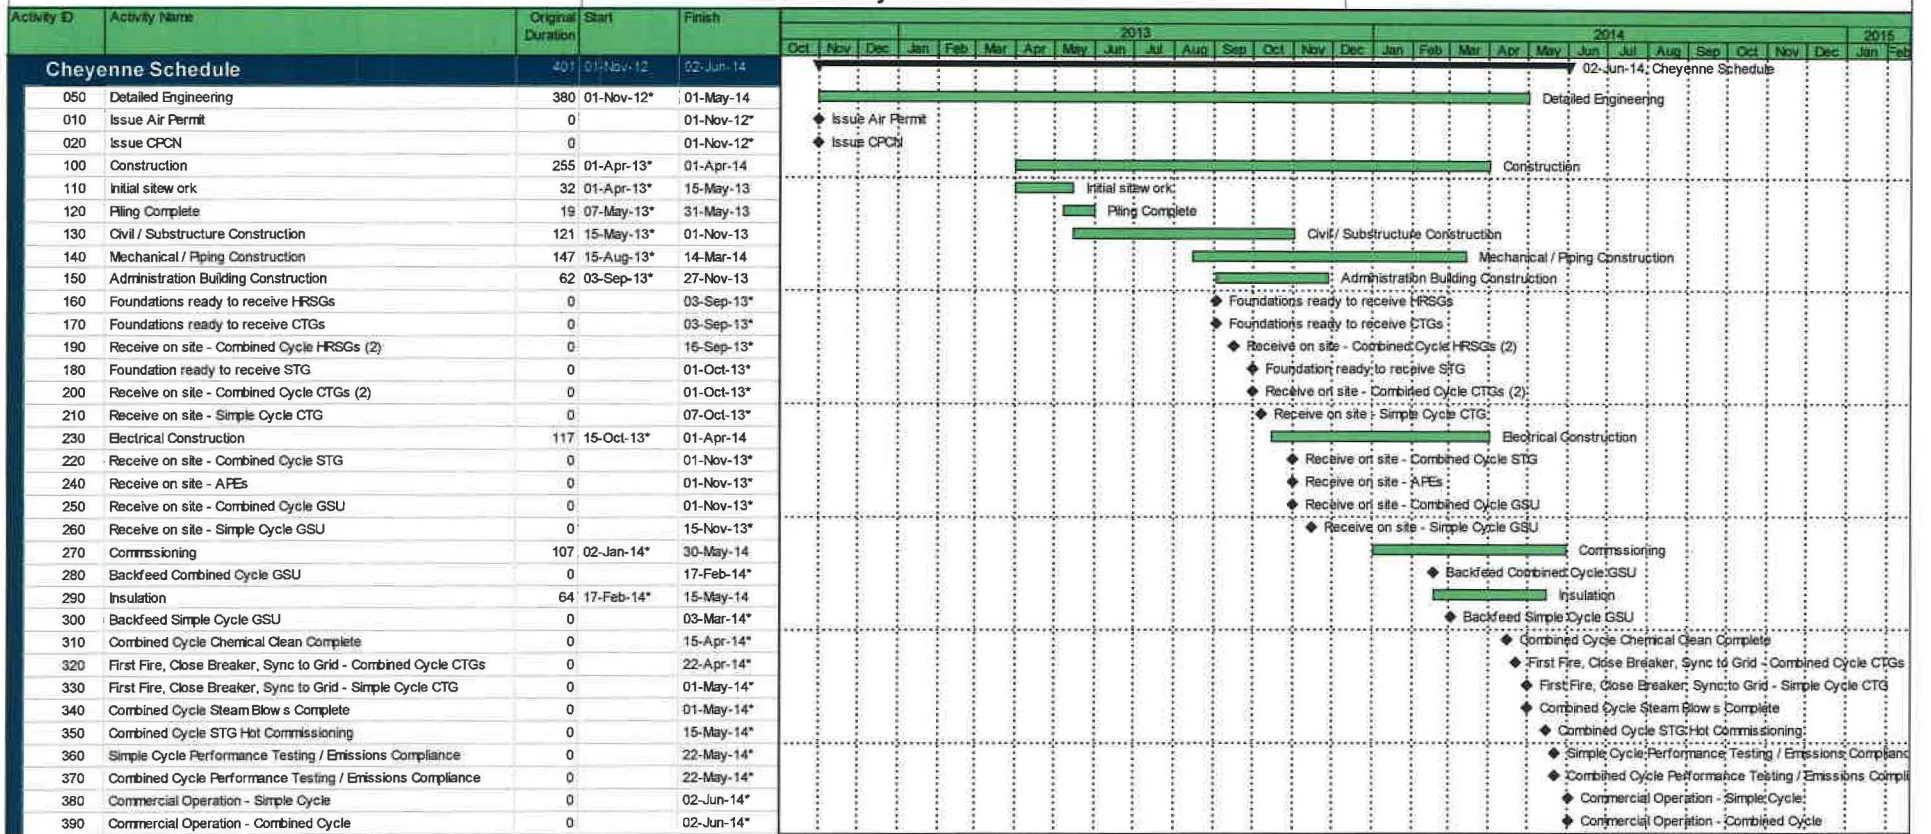

ML-2

Cheyenne Schedule

Cheyenne Tier 1 Schedule

11-Oct-11 15:09

█ Remaining Level of Effort
 █ Critical Remaining Work
 █ WBS Summary Progress
▴ Actual Level of Effort
 ◆ Milestone
█ Actual Work
 ◀ Summary
█ Remaining Work
█ WBS Summary Activity

Date	Revision	Checked	Approved