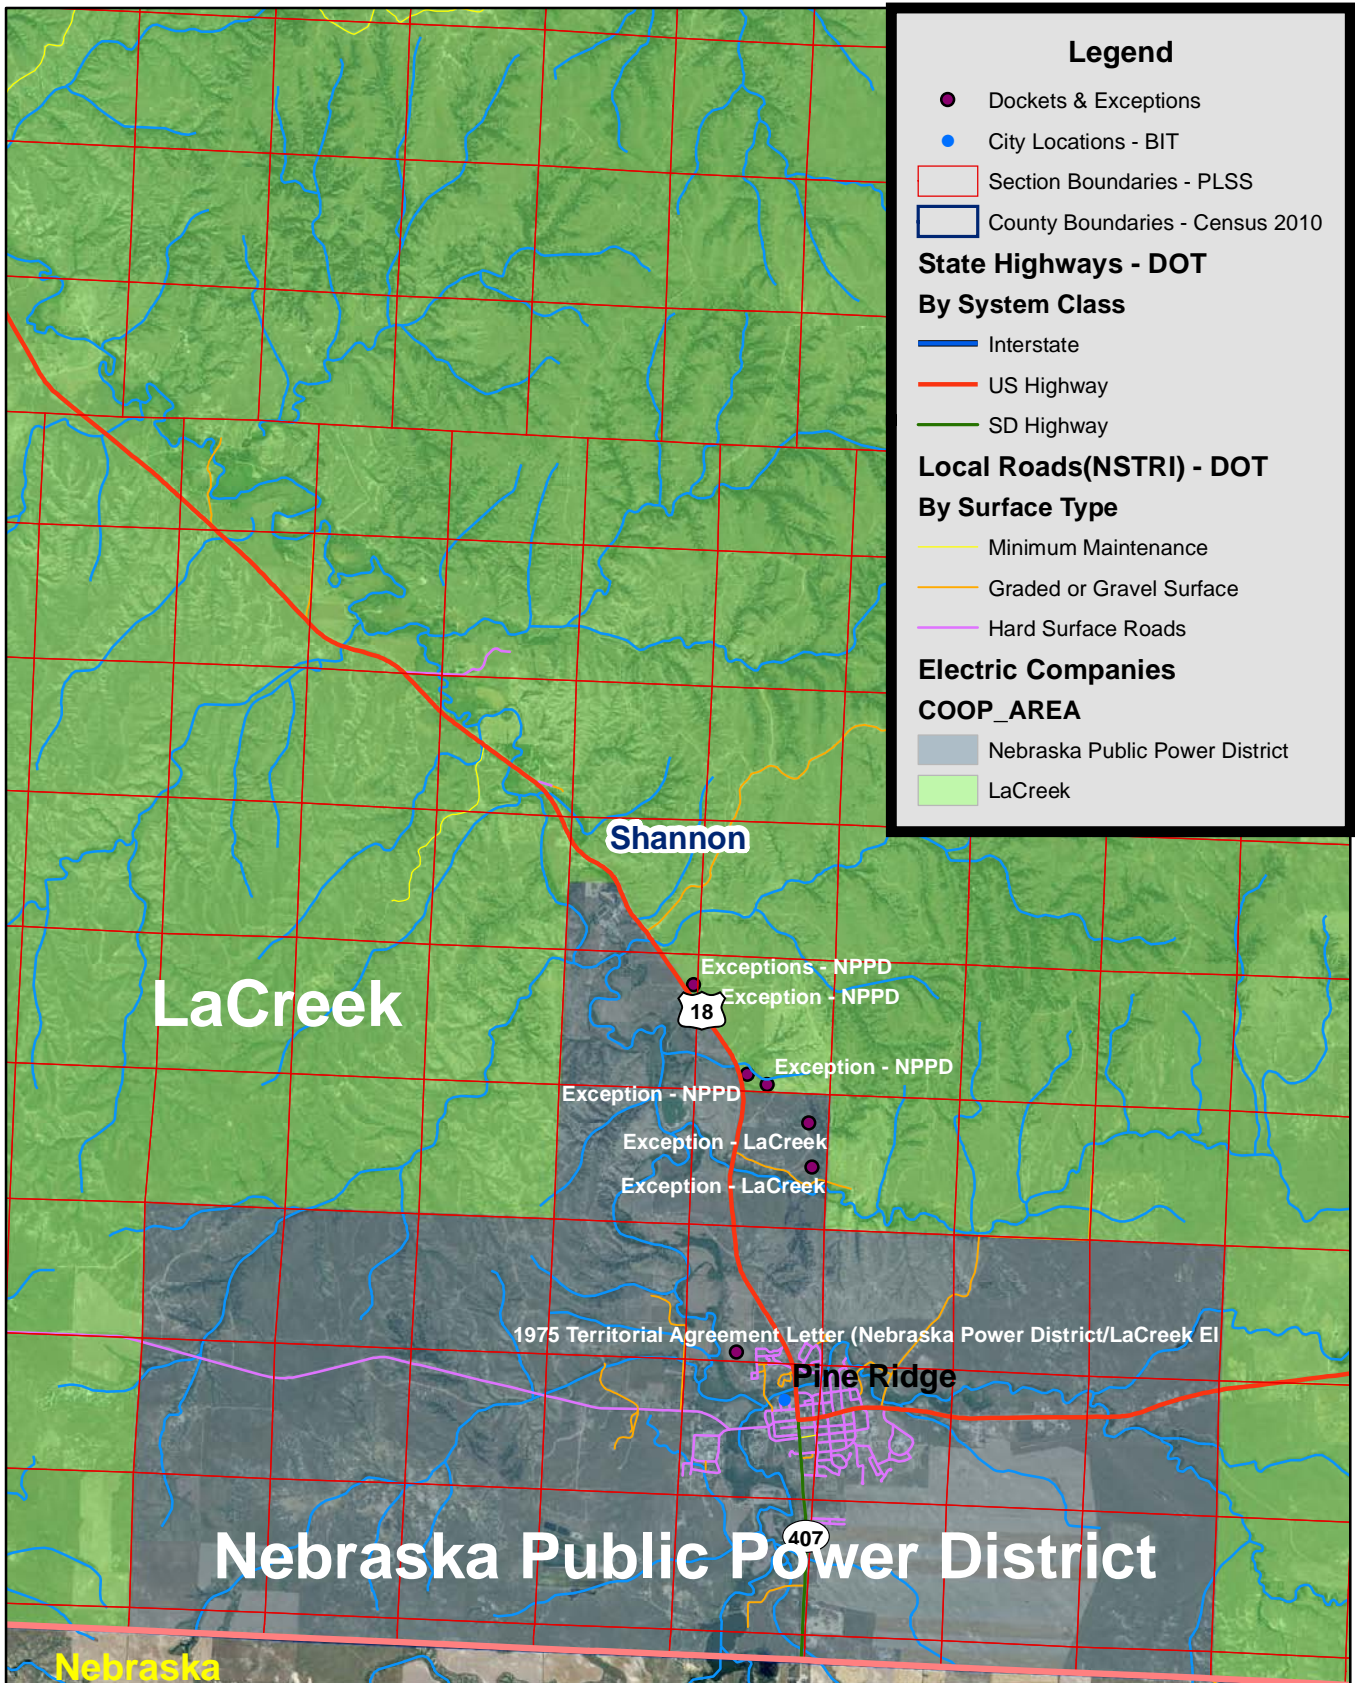

# Exhibit B

Nebraska Public Power & LaCreek Electric Service Territory Boundaries

Page 1 of 3

# Exhibit B

Nebraska Public Power & LaCreek Electric Service Territory Boundaries  
 West Pine Ridge Region  
 Page 2 of 3

# Exhibit B

Nebraska Public Power & LaCreek Electric Service Territory Boundaries

East Pine Ridge Region

Page 3 of 3