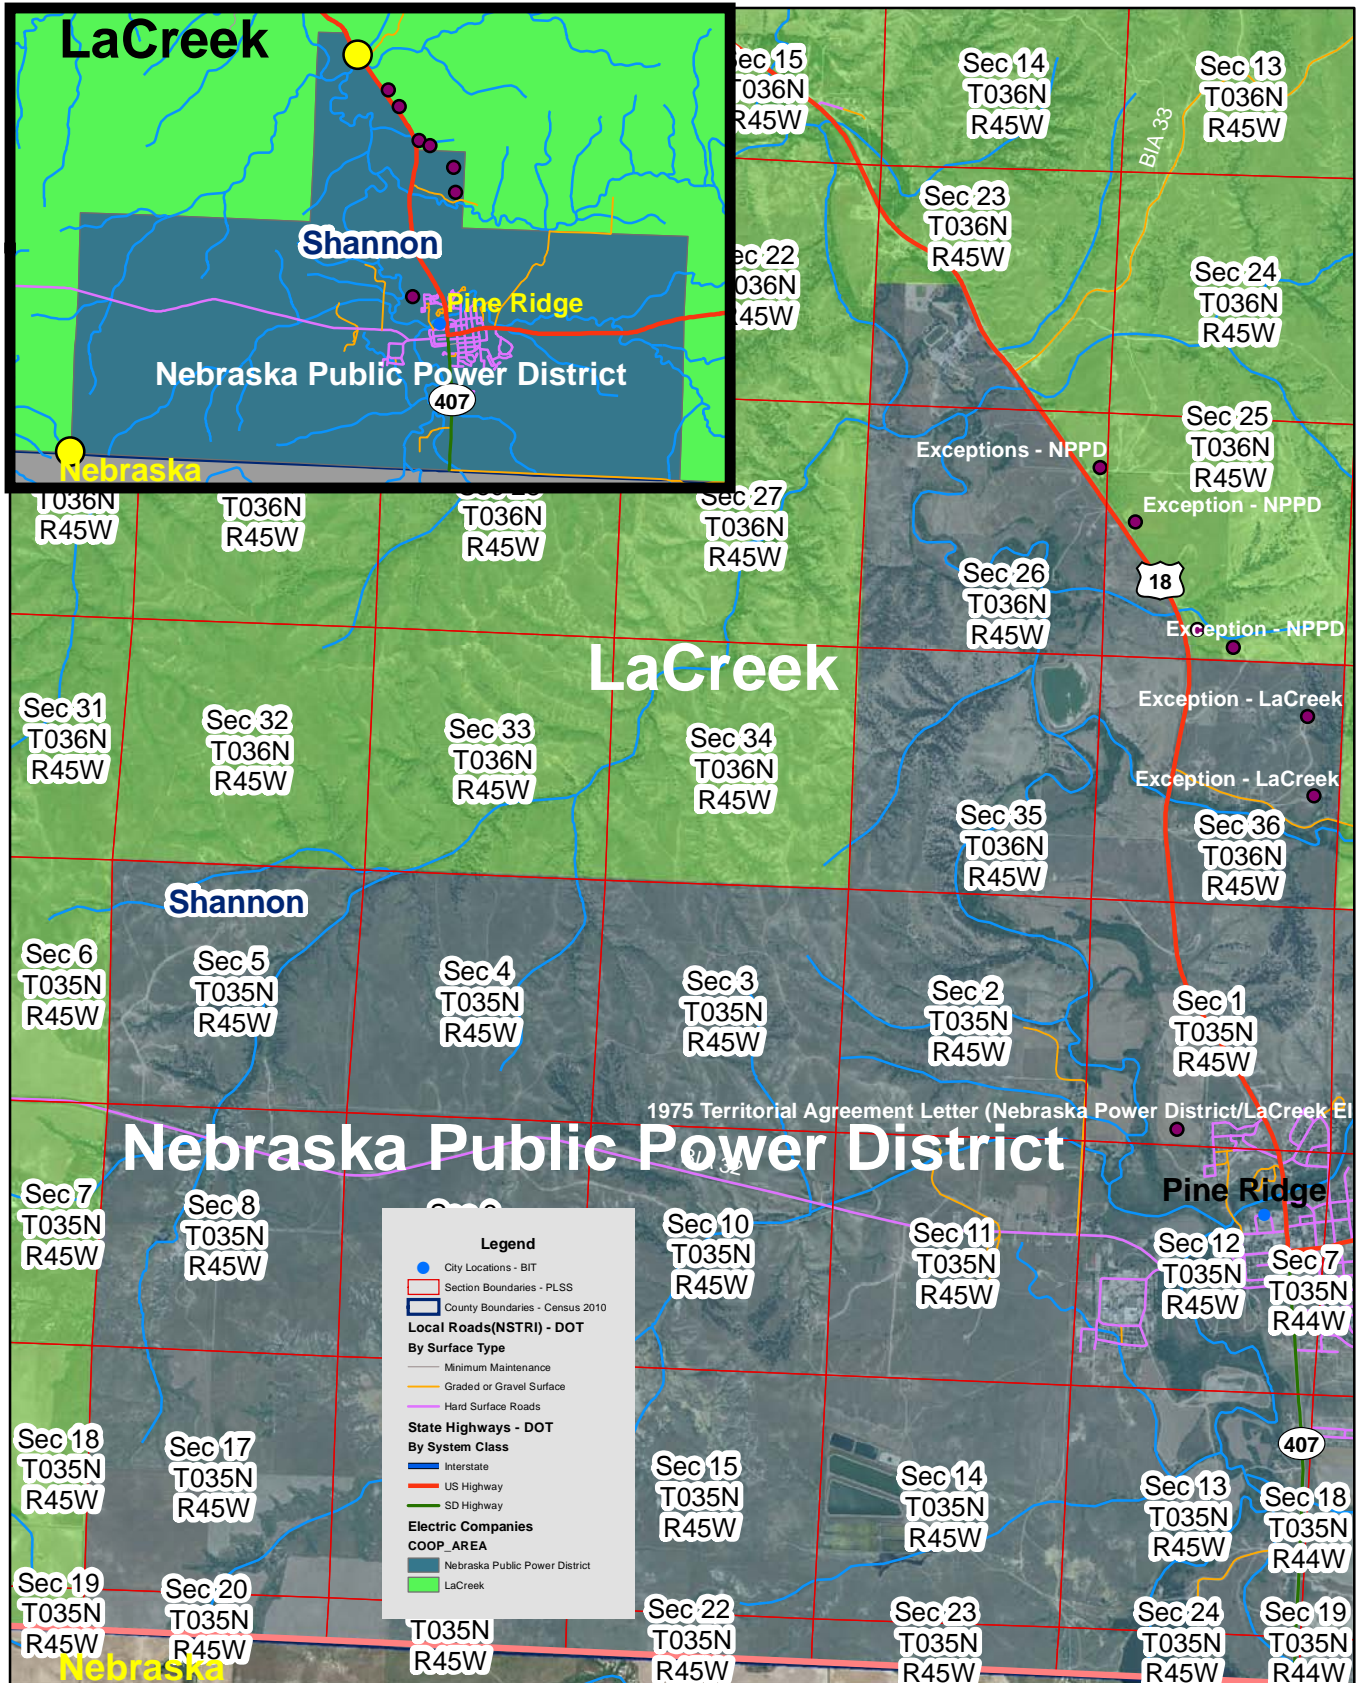

# Exhibit B

Nebraska Public Power & LaCreek Electric Service Territory Boundaries

Page 1 of 3

# Exhibit B

Nebraska Public Power & LaCreek Electric Service Territory Boundaries  
 West Pine Ridge Region  
 Page 2 of 3

# Exhibit B

Nebraska Public Power & LaCreek Electric Service Territory Boundaries

East Pine Ridge Region

Page 3 of 3