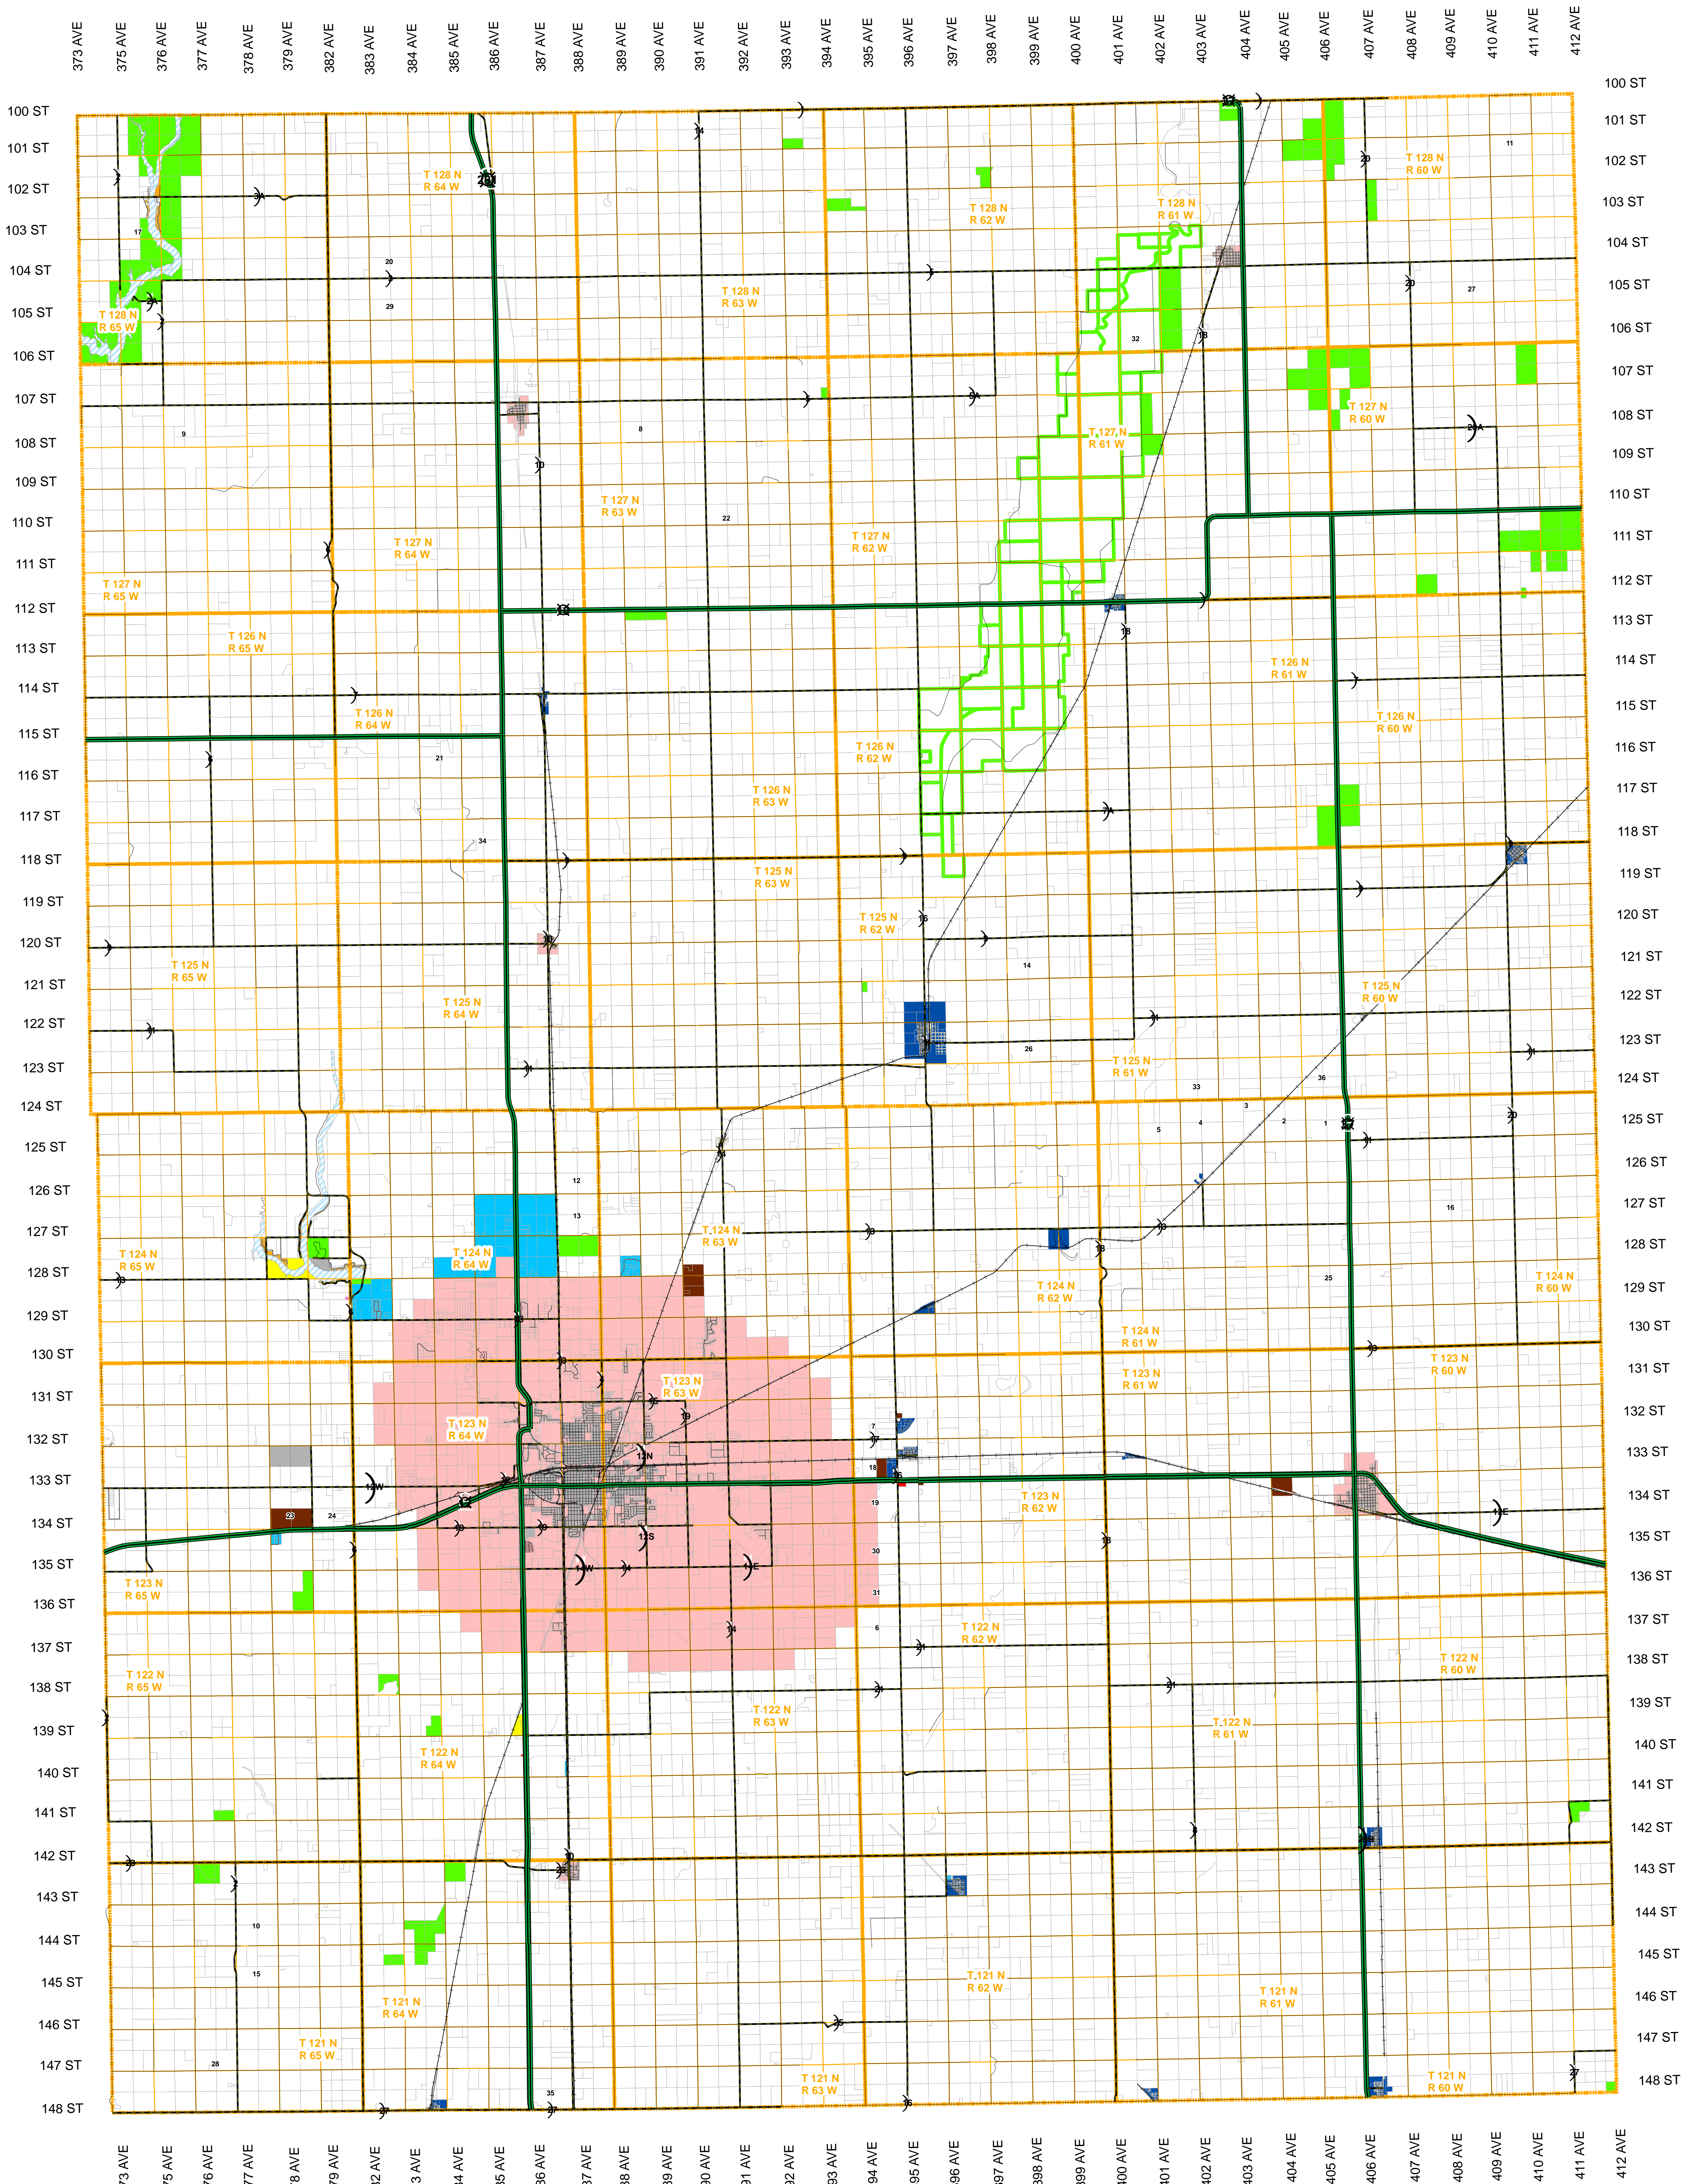

Brown County, SD Zoning Map

Brown County Zoning Codes

AG-P	C	CN-SL	HC	M-AG	R-3	ROW
AG-P2	CN	H-I	M	NC	RC	RU

Map Created By:
 Brown County, South Dakota
 25 Market St
 Aberdeen, SD 57401
 Scott Madsen, GIS Coordinator
 (605) 626-4023, browngis@brown.sd.us
 Gary Vetter, Zoning Administrator
 (605) 626-7144, gvetter@brown.sd.us
 www.brown.sd.us

Created in ArcGIS 9.2 using ArcMap
 Created on: 11/15/2007
 Last Update: 11/15/2007

1 inch equals 8,170.896637 feet