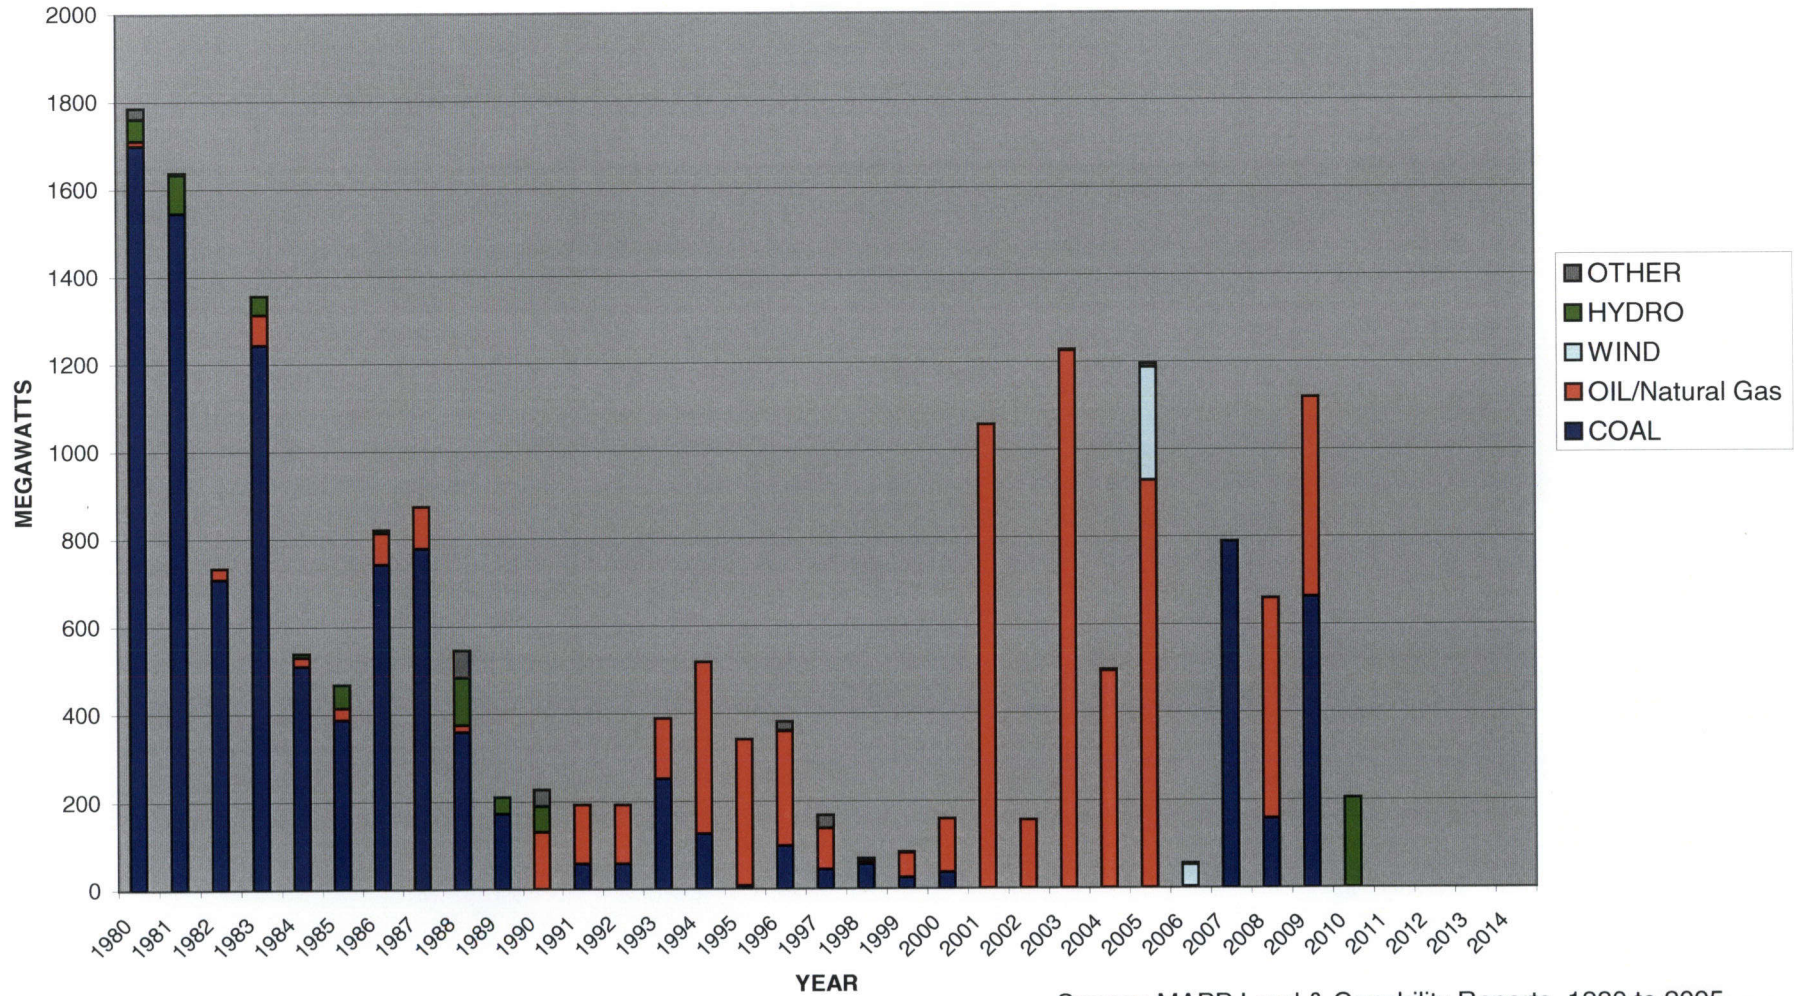

MAPP Committed and Proposed Generation Additions by Fuel Type Summer Season, 1980 to 2014

Source: MAPP Load & Capability Reports, 1980 to 2005