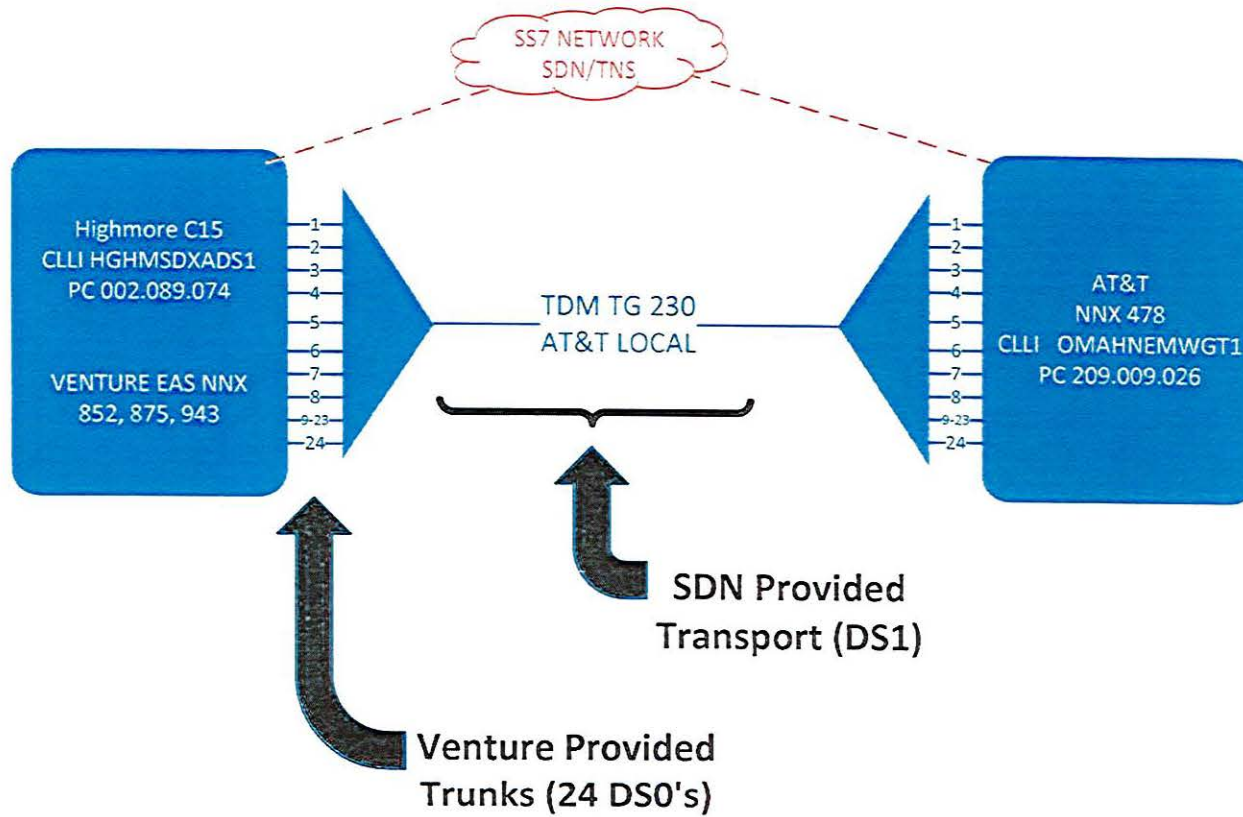

PENGAD 800-631-6869

EXHIBIT
Venture
10

4-13-23 am

Venture/AT&T Mobility

Trunking and Transport
Diagrams

7/23/2021

Customer calls 605-478-xxxx
From 605-852-xxxx