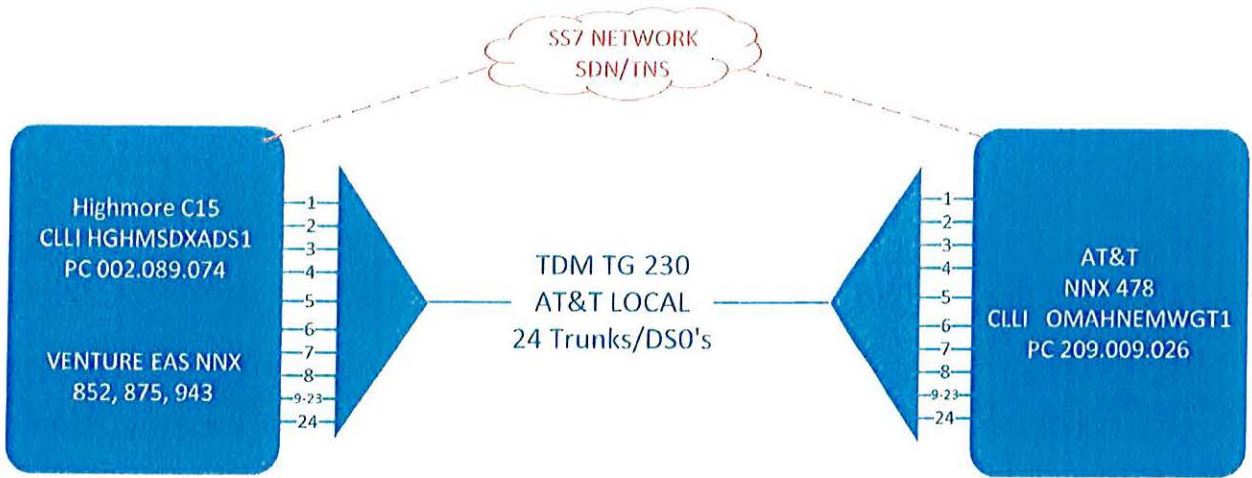

PENGAD 800-631-6869

EXHIBIT
Venture
10

4-13-23 am

Venture/AT&T Mobility

Trunking and Transport
Diagrams

7/23/2021

Customer calls 605-478-xxxx
From 605-852-xxxx