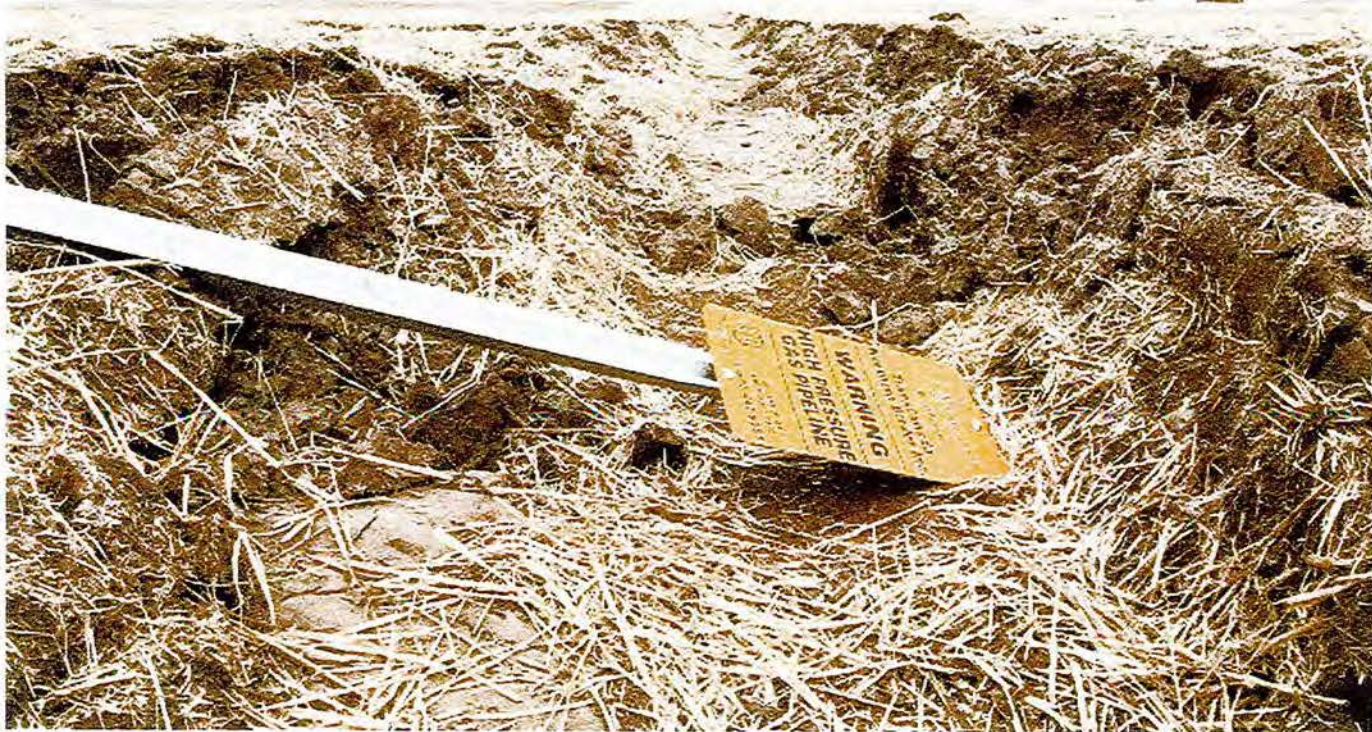

A cattleguard damaged during installation of the Bison high pressure gas pipeline in southeast Montana 04/12/2011

Blowing and blown soil on Robert Rusley's property on the Bison high pressure gas pipeline right of way in southeast Montana. 10/27/2010

152

10/27/2010 02:54

A pipeline sign lies fallen in a trench left after the soil over the Bison pipeline sunk in spring on Robert Rusley's property in southeast Montana 04/12/2011

One sign has fallen while another leans in the soft soil on the Bison high pressure gas pipeline right of way in southeast Montana 04/12/2011

Janelle Reiger walks on a concrete creek crossing damaged during installation of the Bison high pressure gas pipeline in southeast Montana 04/12/2011

Janelle Reiger stand in a trench left after the soil over the Bison pipeline sunk this spring on Wade Klauzer's property in southeast Montana 04/12/2011

Wade Kllauzer stands by a trench left after the soil over the Bison pipeline sunk this spring on his property in southeast Montana 04/12/2011

A pipeline sign lies fallen in a trench left after the soil over the Bison pipeline
sunk this spring on Robert Rusley's property in southeast Montana
04/12/2011