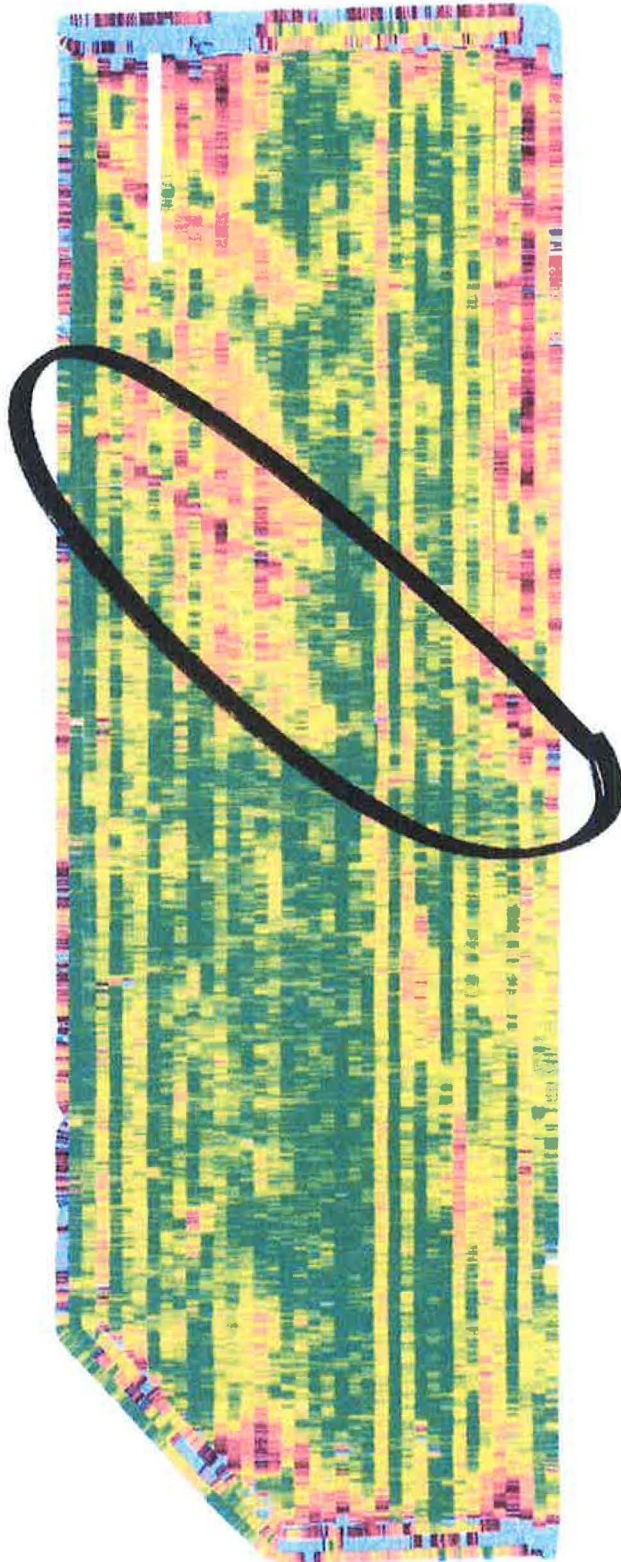

# ATTACHMENT NO. 2

Hills

Vegetation

Jul 24, 2022

Image Date

Low Biomass

29.6%

Seasonal Rainfall

4.1"

GDU's

1,084

Jul 21, 2022

Image Date

Low Biomass

12.7%

Seasonal Rainfall

3.9"

GDU's

1,024

Jul 19, 2022

Image Date

Low Biomass

13.3%

Hills

SOYBEANS 2022 CROP

> 54 bu/ac
51 - 54 bu/ac
47 - 51 bu/ac
44 - 47 bu/ac
40 - 44 bu/ac
37 - 40 bu/ac
34 - 37 bu/ac
30 - 34 bu/ac
27 - 30 bu/ac
23 - 27 bu/ac
20 - 23 bu/ac
< 20 bu/ac