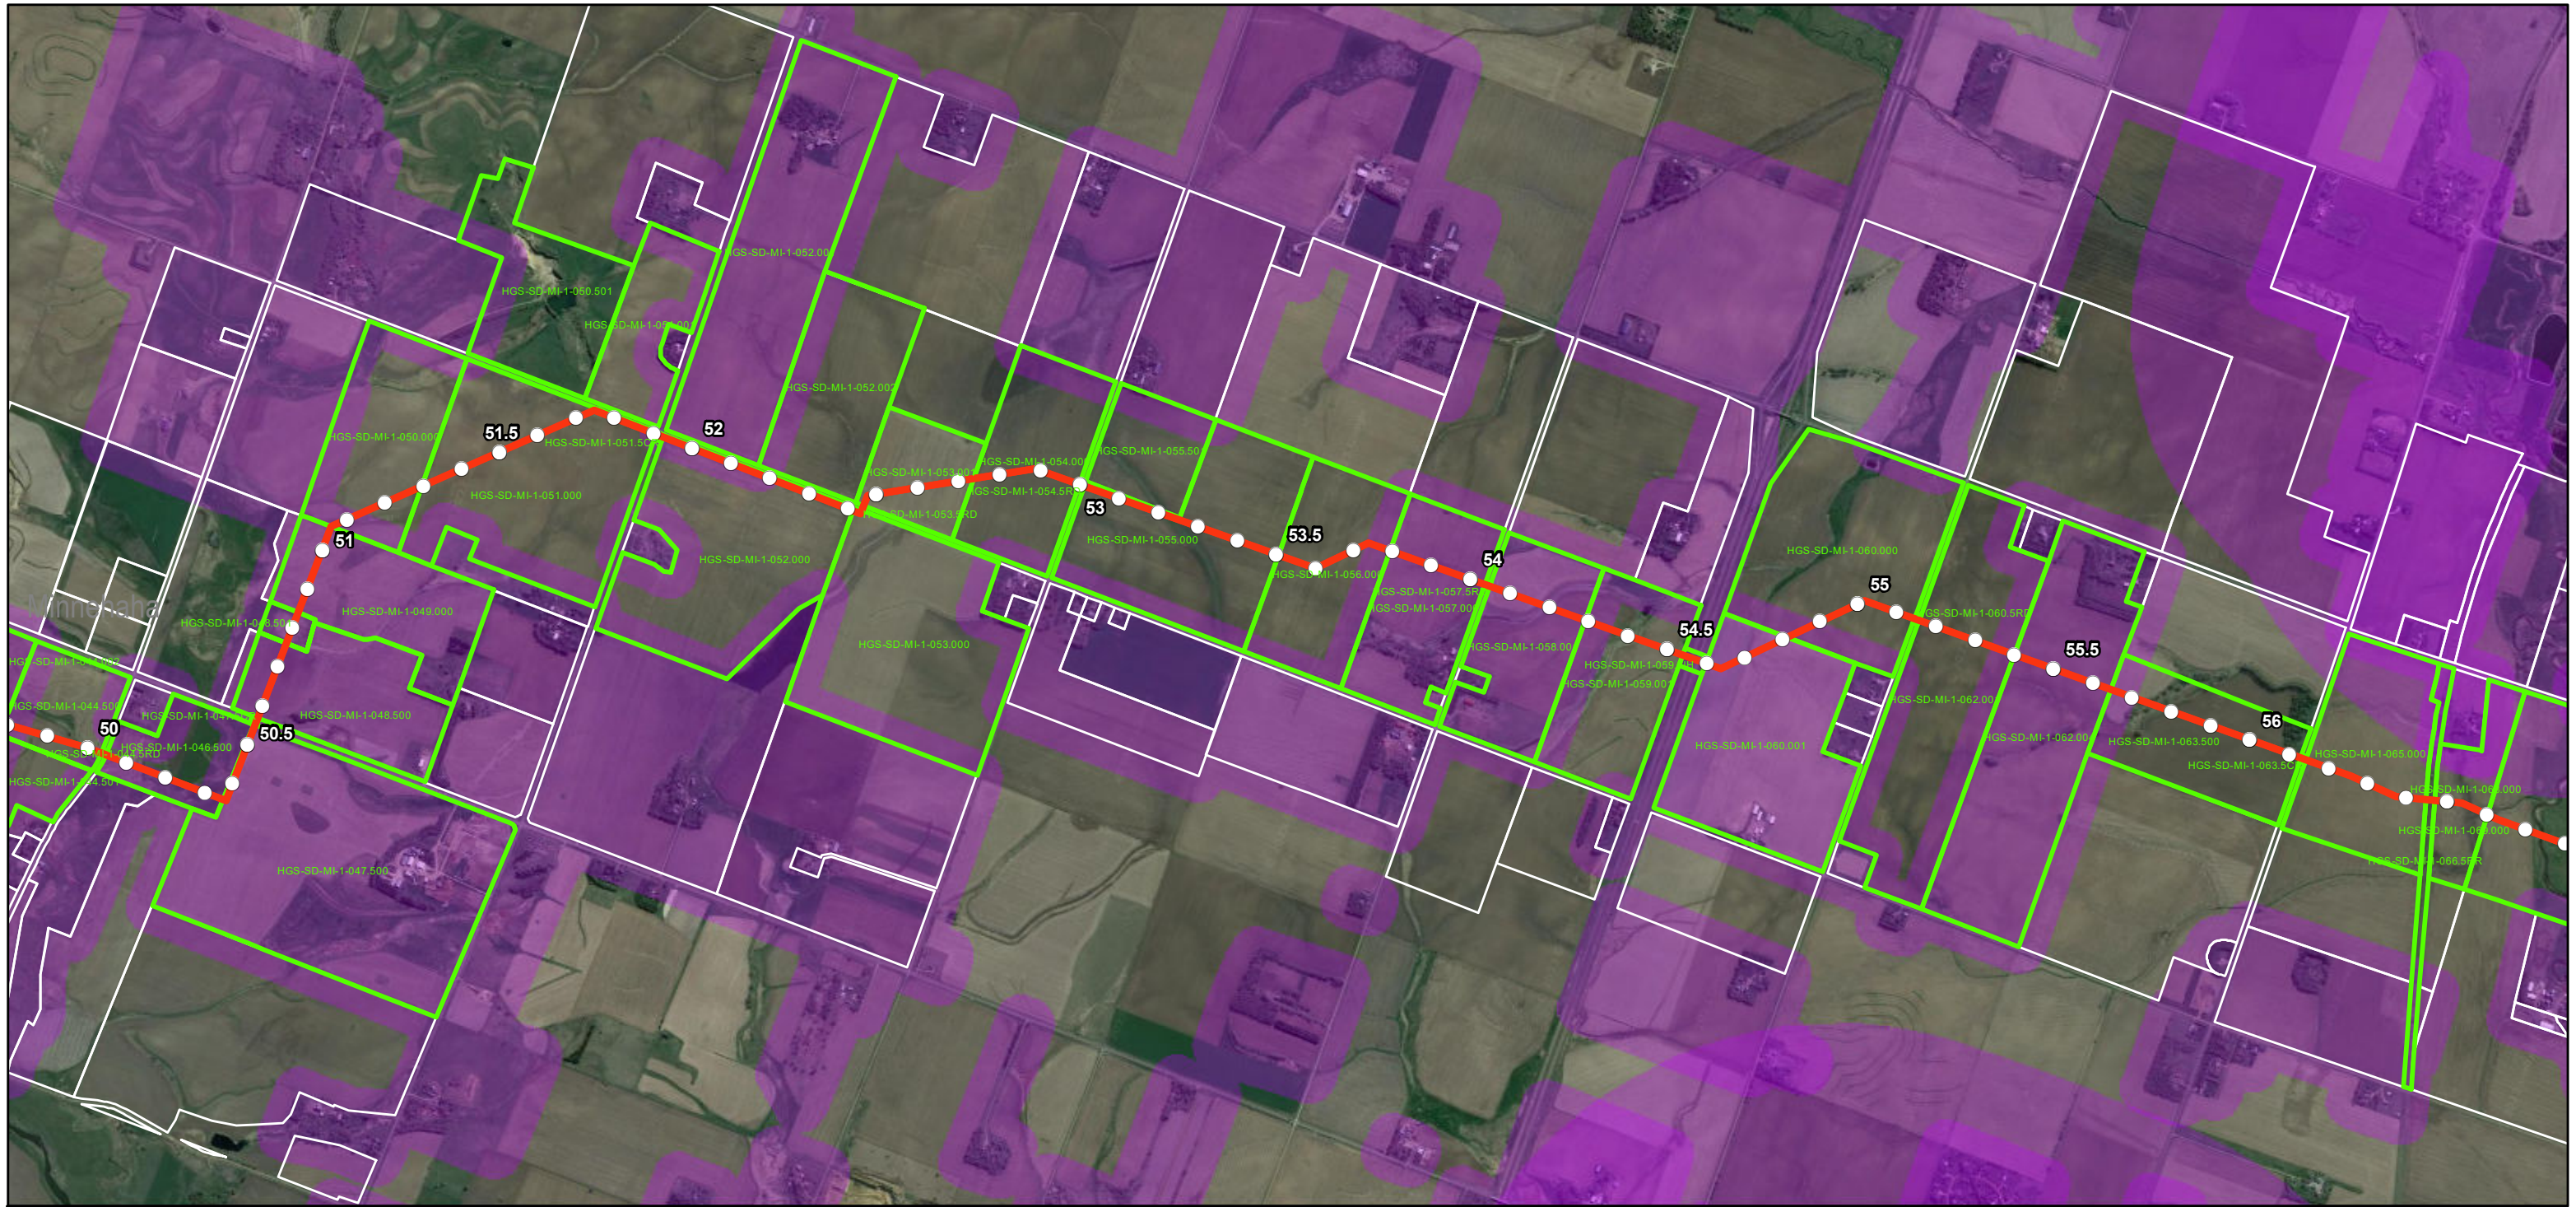

Milepost	County Ordinance Setback
May 2023 Centerline	County Boundary
Parcel Boundary	State Boundary
Corridor Parcel Boundary	

0 1,500 3,000 Feet

Aerial Map
Heartland Greenway Pipeline System
Navigator Heartland Greenway, LLC
Minnehaha County, South Dakota

Page 6 of 9	Scale: 1:24,000
NAD 83 UTM 15N ft	Date: August 2023

Milepost	County Ordinance Setback
May 2023 Centerline	County Boundary
Parcel Boundary	State Boundary
Corridor Parcel Boundary	

0 1,500 3,000 Feet

Aerial Map
Heartland Greenway Pipeline System
Navigator Heartland Greenway, LLC
Minnehaha County, South Dakota

Page 7 of 9	Scale: 1:24,000
NAD 83 UTM 15N ft	Date: August 2023

- Milepost
- May 2023 Centerline
- ▭ Parcel Boundary
- ▭ Corridor Parcel Boundary
- ▭ County Ordinance Setback
- ▭ County Boundary
- ▭ State Boundary

Aerial Map
Heartland Greenway Pipeline System
Navigator Heartland Greenway, LLC
Minnehaha County, South Dakota

Page 8 of 9

Scale: 1:24,000

NAD 83 UTM 15N ft

Date: August 2023

	Milepost		County Ordinance Setback
	May 2023 Centerline		County Boundary
	Parcel Boundary		State Boundary
	Corridor Parcel Boundary		