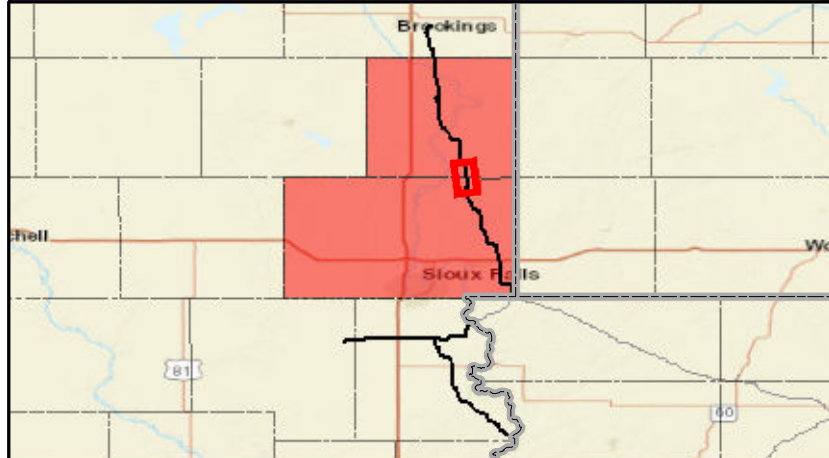

Milepost	County Ordinance Setback
May 2023 Centerline	County Boundary
Parcel Boundary	State Boundary
Corridor Parcel Boundary	

0 1,500 3,000 Feet

Aerial Map
Heartland Greenway Pipeline System
Navigator Heartland Greenway, LLC
Moody County, South Dakota

Aerial Map
Heartland Greenway Pipeline System
Navigator Heartland Greenway, LLC
Moody County, South Dakota

Page 2 of 9	Scale: 1:24,000
NAD 83 UTM 15N ft	Date: August 2023

Milepost	County Ordinance Setback
May 2023 Centerline	County Boundary
Parcel Boundary	State Boundary
Corridor Parcel Boundary	

0 1,500 3,000 Feet

Aerial Map
Heartland Greenway Pipeline System
Navigator Heartland Greenway, LLC
Moody County, South Dakota

Page 3 of 9	Scale: 1:24,000
NAD 83 UTM 15N ft	Date: August 2023

Milepost	County Ordinance Setback
May 2023 Centerline	County Boundary
Parcel Boundary	State Boundary
Corridor Parcel Boundary	

0 1,500 3,000 Feet

Aerial Map
Heartland Greenway Pipeline System
Navigator Heartland Greenway, LLC
Moody County, South Dakota

Page 4 of 9	Scale: 1:24,000
NAD 83 UTM 15N ft	Date: August 2023

	Milepost		County Ordinance Setback
	May 2023 Centerline		County Boundary
	Parcel Boundary		State Boundary
	Corridor Parcel Boundary		