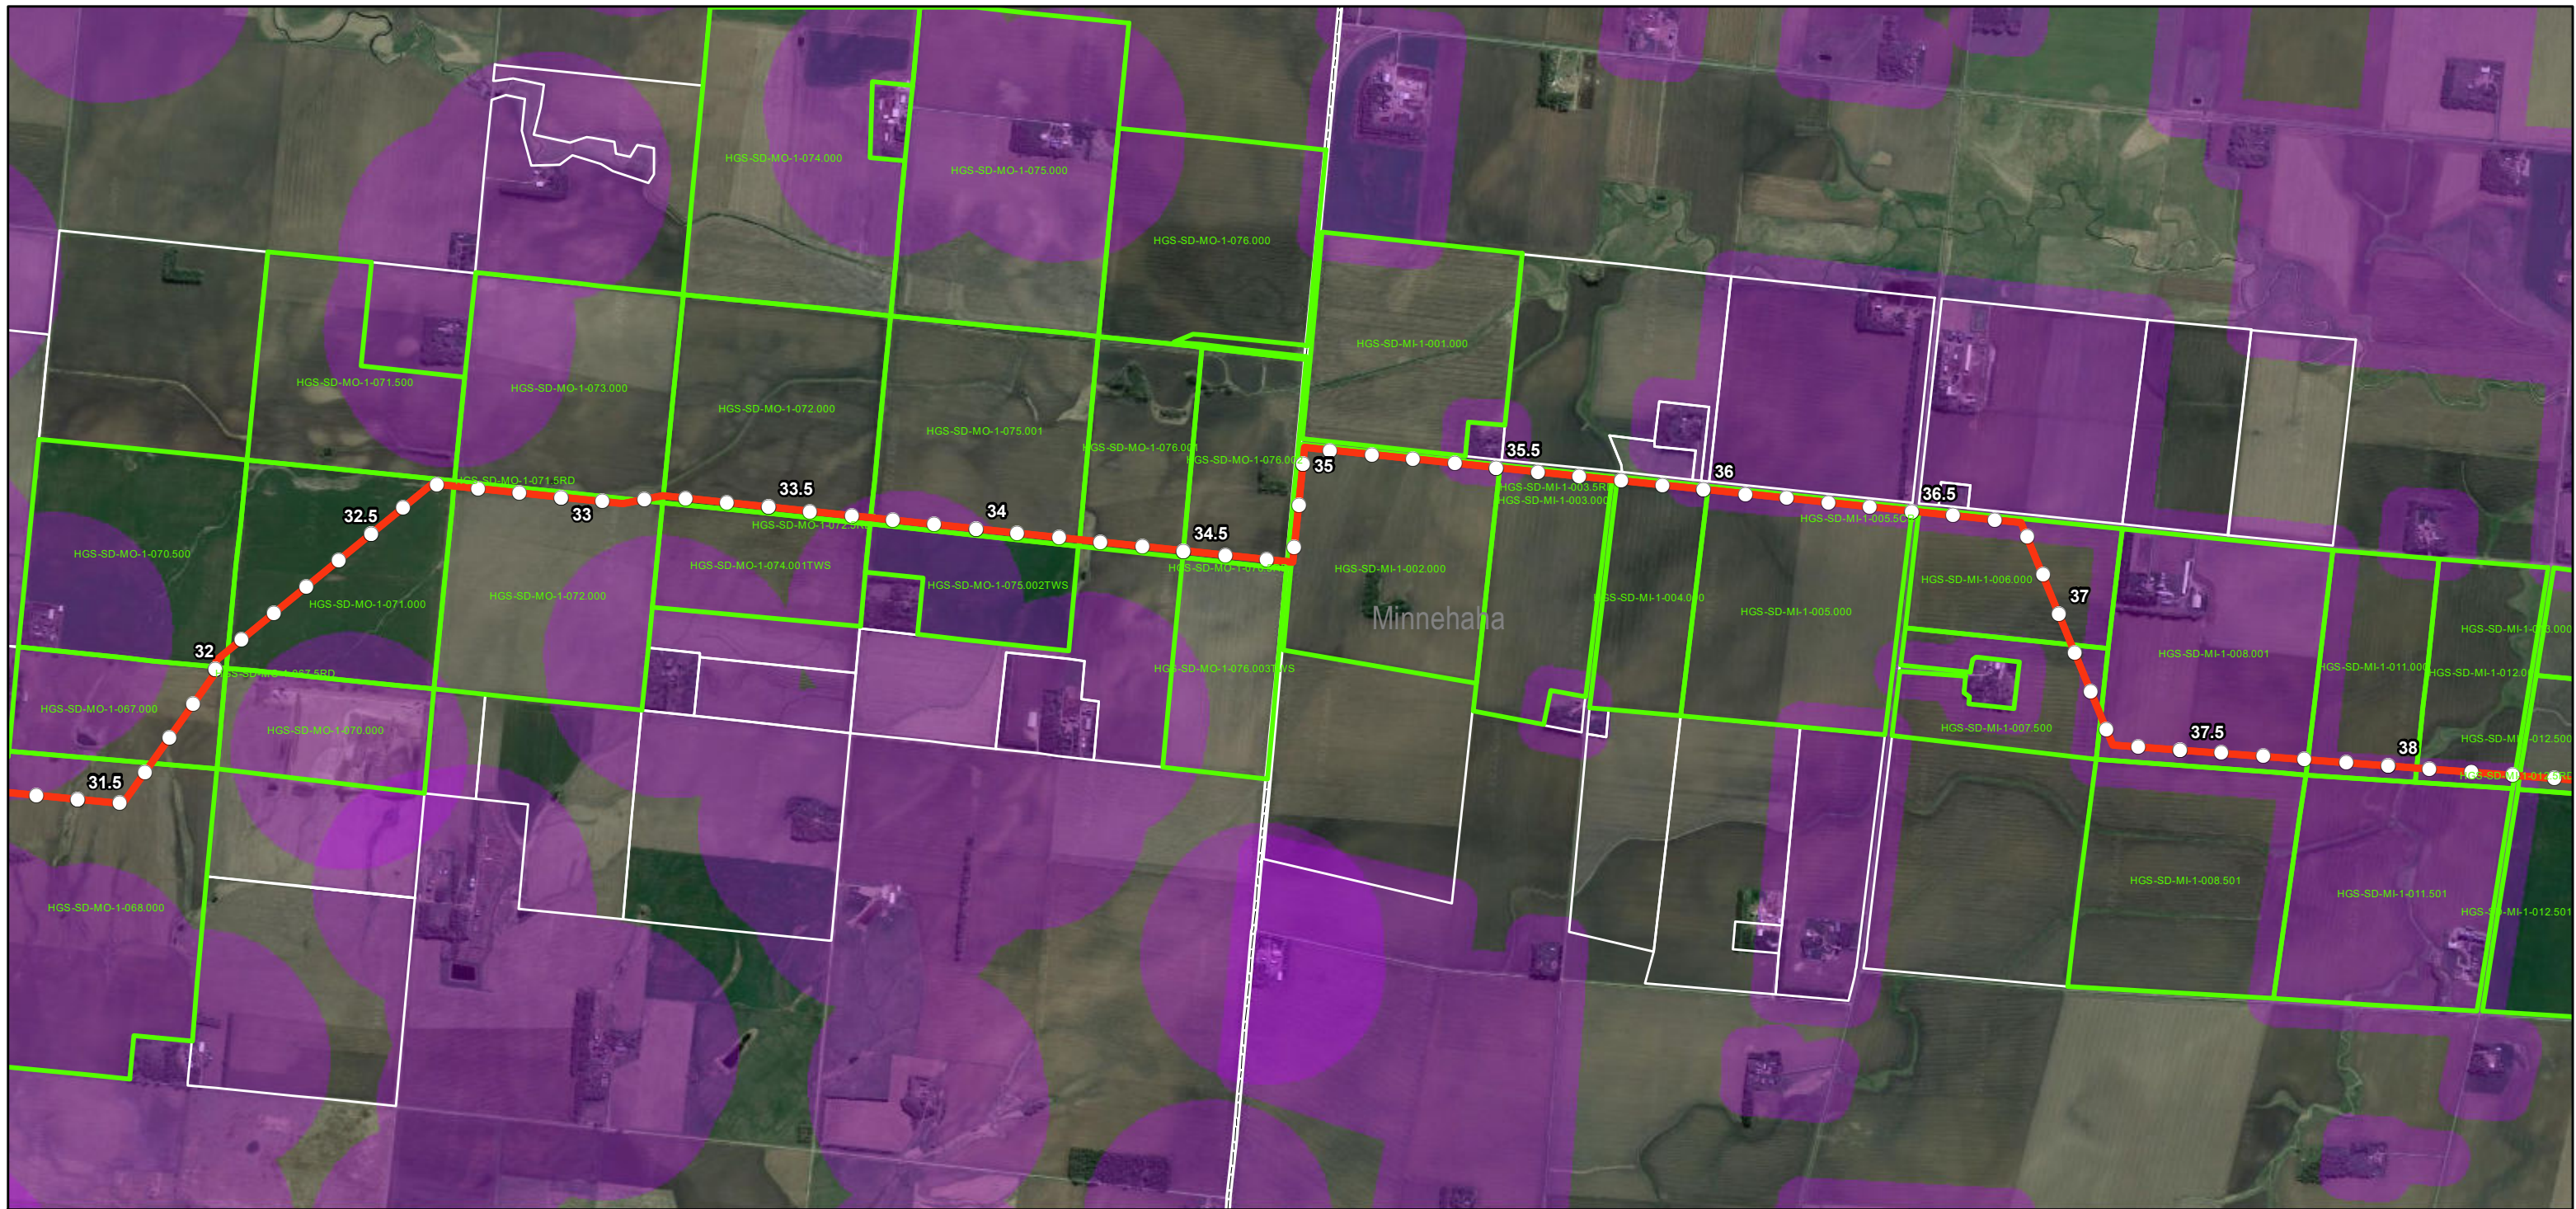

Milepost	County Ordinance Setback
May 2023 Centerline	County Boundary
Parcel Boundary	State Boundary
Corridor Parcel Boundary	

0 1,500 3,000 Feet

Aerial Map
Heartland Greenway Pipeline System
Navigator Heartland Greenway, LLC
Moody County, South Dakota

0 1,500 3,000 Feet

Aerial Map
Heartland Greenway Pipeline System
Navigator Heartland Greenway, LLC
Moody County, South Dakota

Page 3 of 9	Scale: 1:24,000
NAD 83 UTM 15N ft	Date: August 2023

Milepost	County Ordinance Setback
May 2023 Centerline	County Boundary
Parcel Boundary	State Boundary
Corridor Parcel Boundary	

0 1,500 3,000 Feet

Aerial Map
Heartland Greenway Pipeline System
Navigator Heartland Greenway, LLC
Moody County, South Dakota

Page 4 of 9	Scale: 1:24,000
NAD 83 UTM 15N ft	Date: August 2023

	Milepost		County Ordinance Setback
	May 2023 Centerline		County Boundary
	Parcel Boundary		State Boundary
	Corridor Parcel Boundary		

Milepost	County Ordinance Setback
May 2023 Centerline	County Boundary
Parcel Boundary	State Boundary
Corridor Parcel Boundary	

0 1,500 3,000 Feet

Aerial Map
Heartland Greenway Pipeline System
Navigator Heartland Greenway, LLC
Minnehaha County, South Dakota