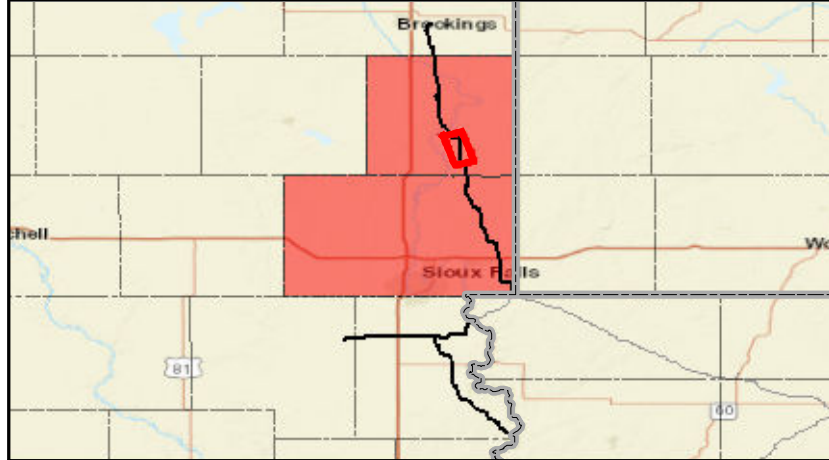

Milepost	County Ordinance Setback
May 2023 Centerline	County Boundary
Parcel Boundary	State Boundary
Corridor Parcel Boundary	

0 1,500 3,000 Feet

Aerial Map
Heartland Greenway Pipeline System
Navigator Heartland Greenway, LLC
Moody County, South Dakota

Aerial Map
Heartland Greenway Pipeline System
Navigator Heartland Greenway, LLC
Moody County, South Dakota

Page 2 of 9	Scale: 1:24,000
NAD 83 UTM 15N ft	Date: August 2023

Milepost	County Ordinance Setback
May 2023 Centerline	County Boundary
Parcel Boundary	State Boundary
Corridor Parcel Boundary	

0 1,500 3,000 Feet

Aerial Map
Heartland Greenway Pipeline System
Navigator Heartland Greenway, LLC
Moody County, South Dakota

Page 3 of 9	Scale: 1:24,000
NAD 83 UTM 15N ft	Date: August 2023

Milepost	County Ordinance Setback
May 2023 Centerline	County Boundary
Parcel Boundary	State Boundary
Corridor Parcel Boundary	

0 1,500 3,000 Feet

Aerial Map
Heartland Greenway Pipeline System
Navigator Heartland Greenway, LLC
Moody County, South Dakota

Page 4 of 9	Scale: 1:24,000
NAD 83 UTM 15N ft	Date: August 2023

	Milepost		County Ordinance Setback
	May 2023 Centerline		County Boundary
	Parcel Boundary		State Boundary
	Corridor Parcel Boundary		