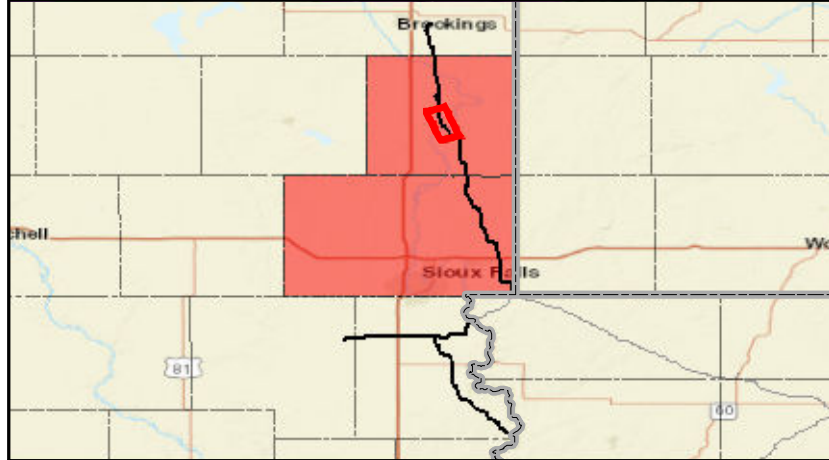

Milepost	County Ordinance Setback
May 2023 Centerline	County Boundary
Parcel Boundary	State Boundary
Corridor Parcel Boundary	

0 1,500 3,000 Feet

Aerial Map
Heartland Greenway Pipeline System
Navigator Heartland Greenway, LLC
Moody County, South Dakota

Page 1 of 9	Scale: 1:24,000
NAD 83 UTM 15N ft	Date: August 2023

Milepost	County Ordinance Setback
May 2023 Centerline	County Boundary
Parcel Boundary	State Boundary
Corridor Parcel Boundary	

0 1,500 3,000 Feet

Aerial Map
Heartland Greenway Pipeline System
Navigator Heartland Greenway, LLC
Moody County, South Dakota

Page 2 of 9	Scale: 1:24,000
NAD 83 UTM 15N ft	Date: August 2023

Milepost	County Ordinance Setback
May 2023 Centerline	County Boundary
Parcel Boundary	State Boundary
Corridor Parcel Boundary	

0 1,500 3,000 Feet

Aerial Map
Heartland Greenway Pipeline System
Navigator Heartland Greenway, LLC
Moody County, South Dakota

Page 3 of 9	Scale: 1:24,000
NAD 83 UTM 15N ft	Date: August 2023

Milepost	County Ordinance Setback
May 2023 Centerline	County Boundary
Parcel Boundary	State Boundary
Corridor Parcel Boundary	