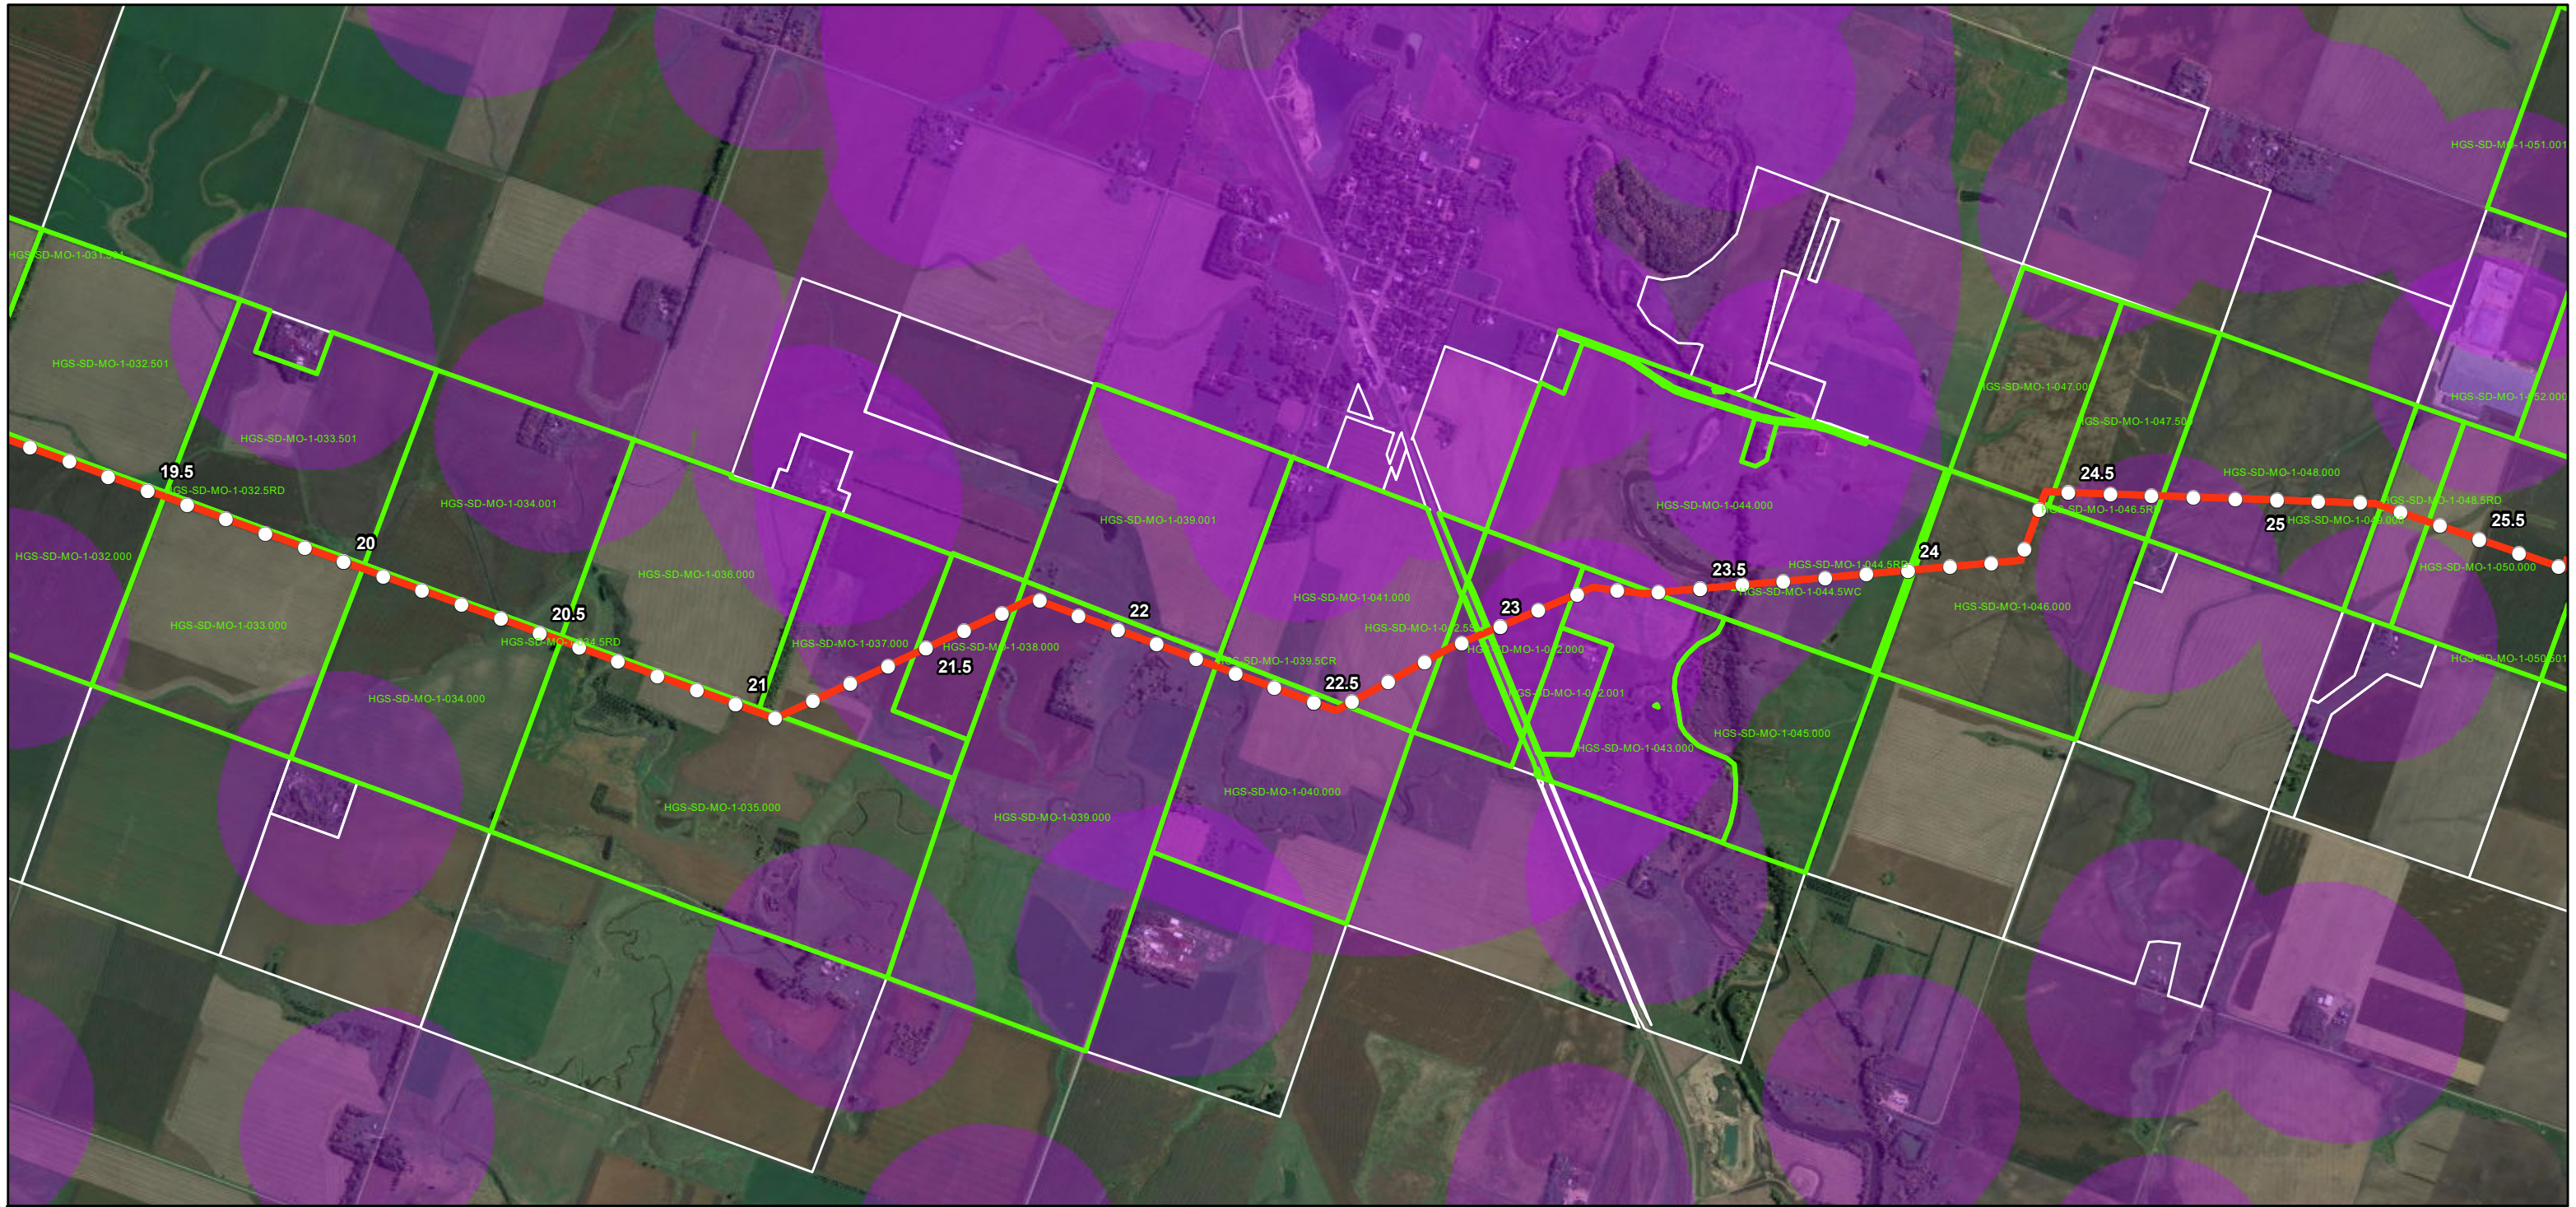

Milepost	County Ordinance Setback
May 2023 Centerline	County Boundary
Parcel Boundary	State Boundary
Corridor Parcel Boundary	

0 1,500 3,000 Feet

Aerial Map
Heartland Greenway Pipeline System
Navigator Heartland Greenway, LLC
Moody County, South Dakota

Page 1 of 9	Scale: 1:24,000
NAD 83 UTM 15N ft	Date: August 2023

Milepost	County Ordinance Setback
May 2023 Centerline	County Boundary
Parcel Boundary	State Boundary
Corridor Parcel Boundary	

0 1,500 3,000 Feet

Aerial Map
Heartland Greenway Pipeline System
Navigator Heartland Greenway, LLC
Moody County, South Dakota

Page 2 of 9	Scale: 1:24,000
NAD 83 UTM 15N ft	Date: August 2023

Milepost	County Ordinance Setback
May 2023 Centerline	County Boundary
Parcel Boundary	State Boundary
Corridor Parcel Boundary	

0 1,500 3,000 Feet

Aerial Map
Heartland Greenway Pipeline System
Navigator Heartland Greenway, LLC
Moody County, South Dakota

Page 3 of 9	Scale: 1:24,000
NAD 83 UTM 15N ft	Date: August 2023

Milepost	County Ordinance Setback
May 2023 Centerline	County Boundary
Parcel Boundary	State Boundary
Corridor Parcel Boundary	