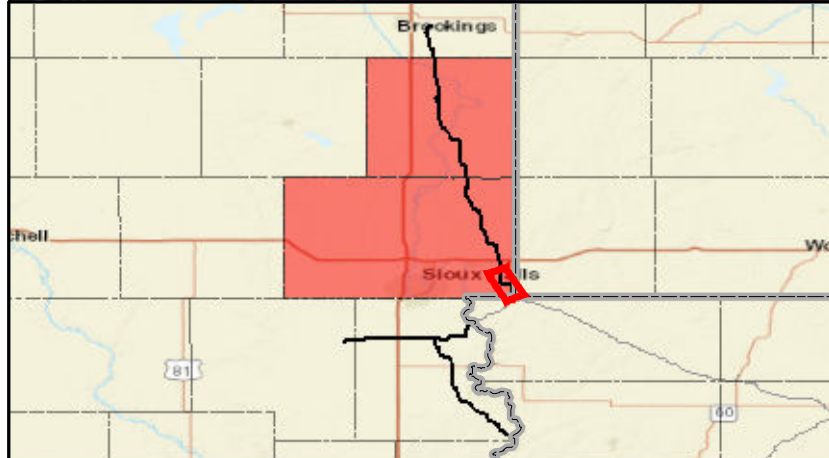

Milepost	County Ordinance Setback
May 2023 Centerline	County Boundary
Parcel Boundary	State Boundary
Corridor Parcel Boundary	

0 1,500 3,000 Feet

Aerial Map
Heartland Greenway Pipeline System
Navigator Heartland Greenway, LLC
Minnehaha County, South Dakota

Aerial Map
Heartland Greenway Pipeline System
Navigator Heartland Greenway, LLC
Minnehaha County, South Dakota

Page 7 of 9	Scale: 1:24,000
NAD 83 UTM 15N ft	Date: August 2023

- Milepost
- May 2023 Centerline
- ▭ Parcel Boundary
- ▭ Corridor Parcel Boundary
- ▭ County Ordinance Setback
- ▭ County Boundary
- ▭ State Boundary

Aerial Map
Heartland Greenway Pipeline System
Navigator Heartland Greenway, LLC
Minnehaha County, South Dakota

Page 8 of 9

Scale: 1:24,000

NAD 83 UTM 15N ft

Date: August 2023

	Milepost		County Ordinance Setback
	May 2023 Centerline		County Boundary
	Parcel Boundary		State Boundary
	Corridor Parcel Boundary		