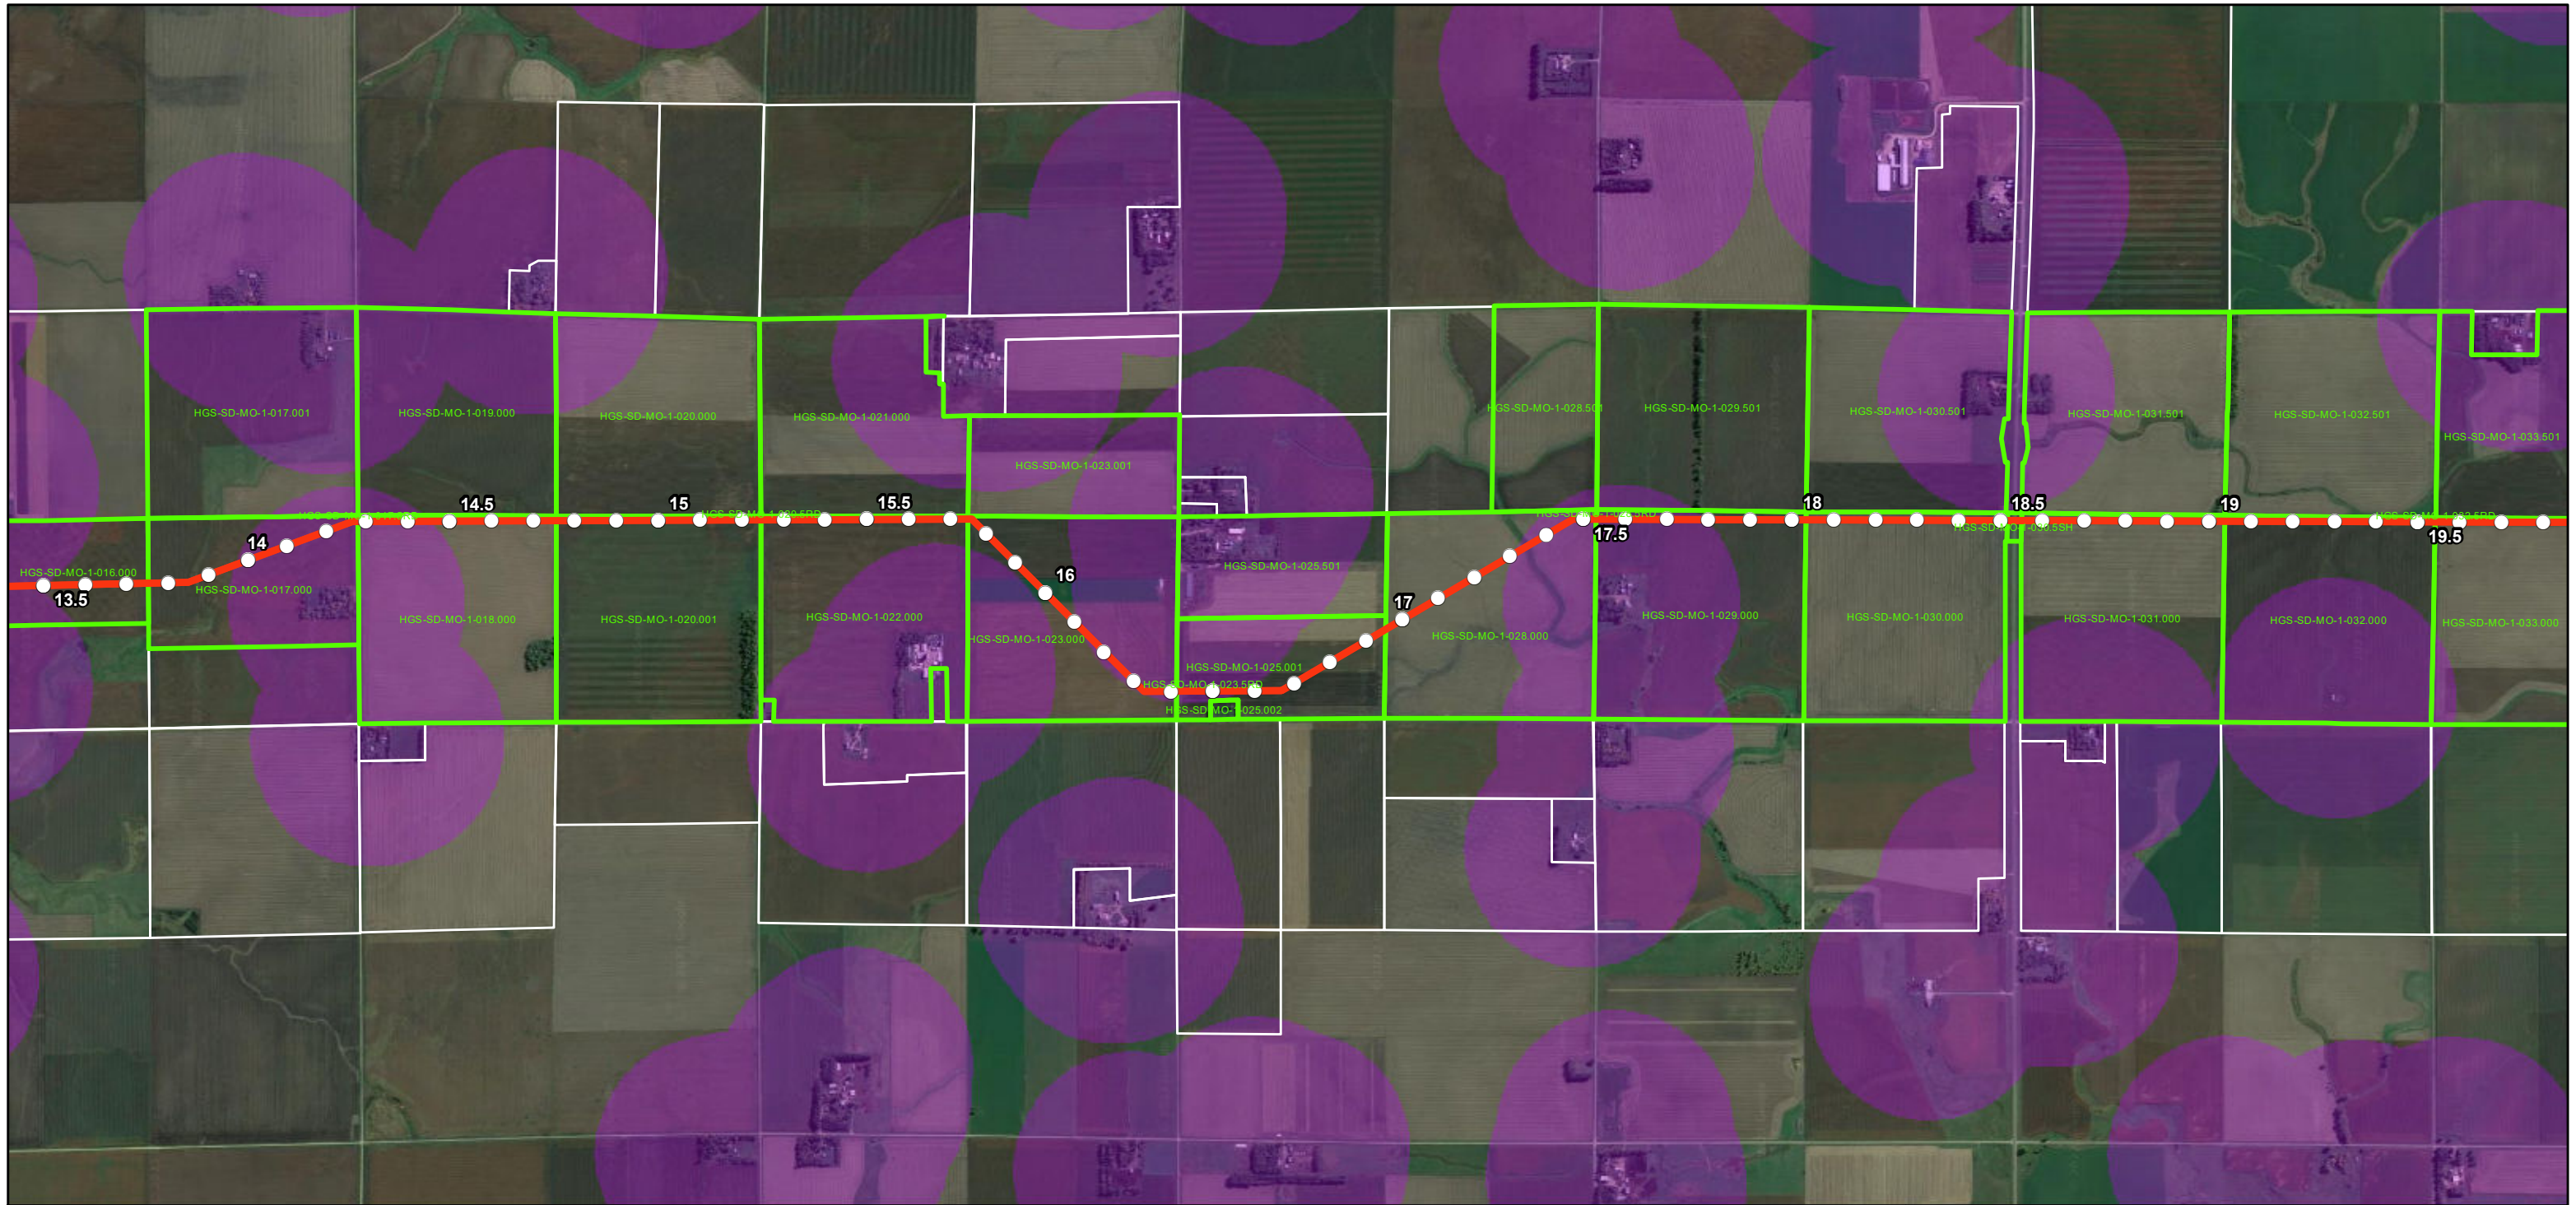

Milepost	County Ordinance Setback
May 2023 Centerline	County Boundary
Parcel Boundary	State Boundary
Corridor Parcel Boundary	

0 1,500 3,000 Feet

Aerial Map
Heartland Greenway Pipeline System
Navigator Heartland Greenway, LLC
Moody County, South Dakota

Page 1 of 9	Scale: 1:24,000
NAD 83 UTM 15N ft	Date: August 2023

Milepost	County Ordinance Setback
May 2023 Centerline	County Boundary
Parcel Boundary	State Boundary
Corridor Parcel Boundary	

0 1,500 3,000 Feet

Aerial Map
Heartland Greenway Pipeline System
Navigator Heartland Greenway, LLC
Moody County, South Dakota

Page 2 of 9	Scale: 1:24,000
NAD 83 UTM 15N ft	Date: August 2023

Milepost	County Ordinance Setback
May 2023 Centerline	County Boundary
Parcel Boundary	State Boundary
Corridor Parcel Boundary	

Milepost	County Ordinance Setback
May 2023 Centerline	County Boundary
Parcel Boundary	State Boundary
Corridor Parcel Boundary	

0 1,500 3,000 Feet

Aerial Map
Heartland Greenway Pipeline System
Navigator Heartland Greenway, LLC
Minnehaha County, South Dakota