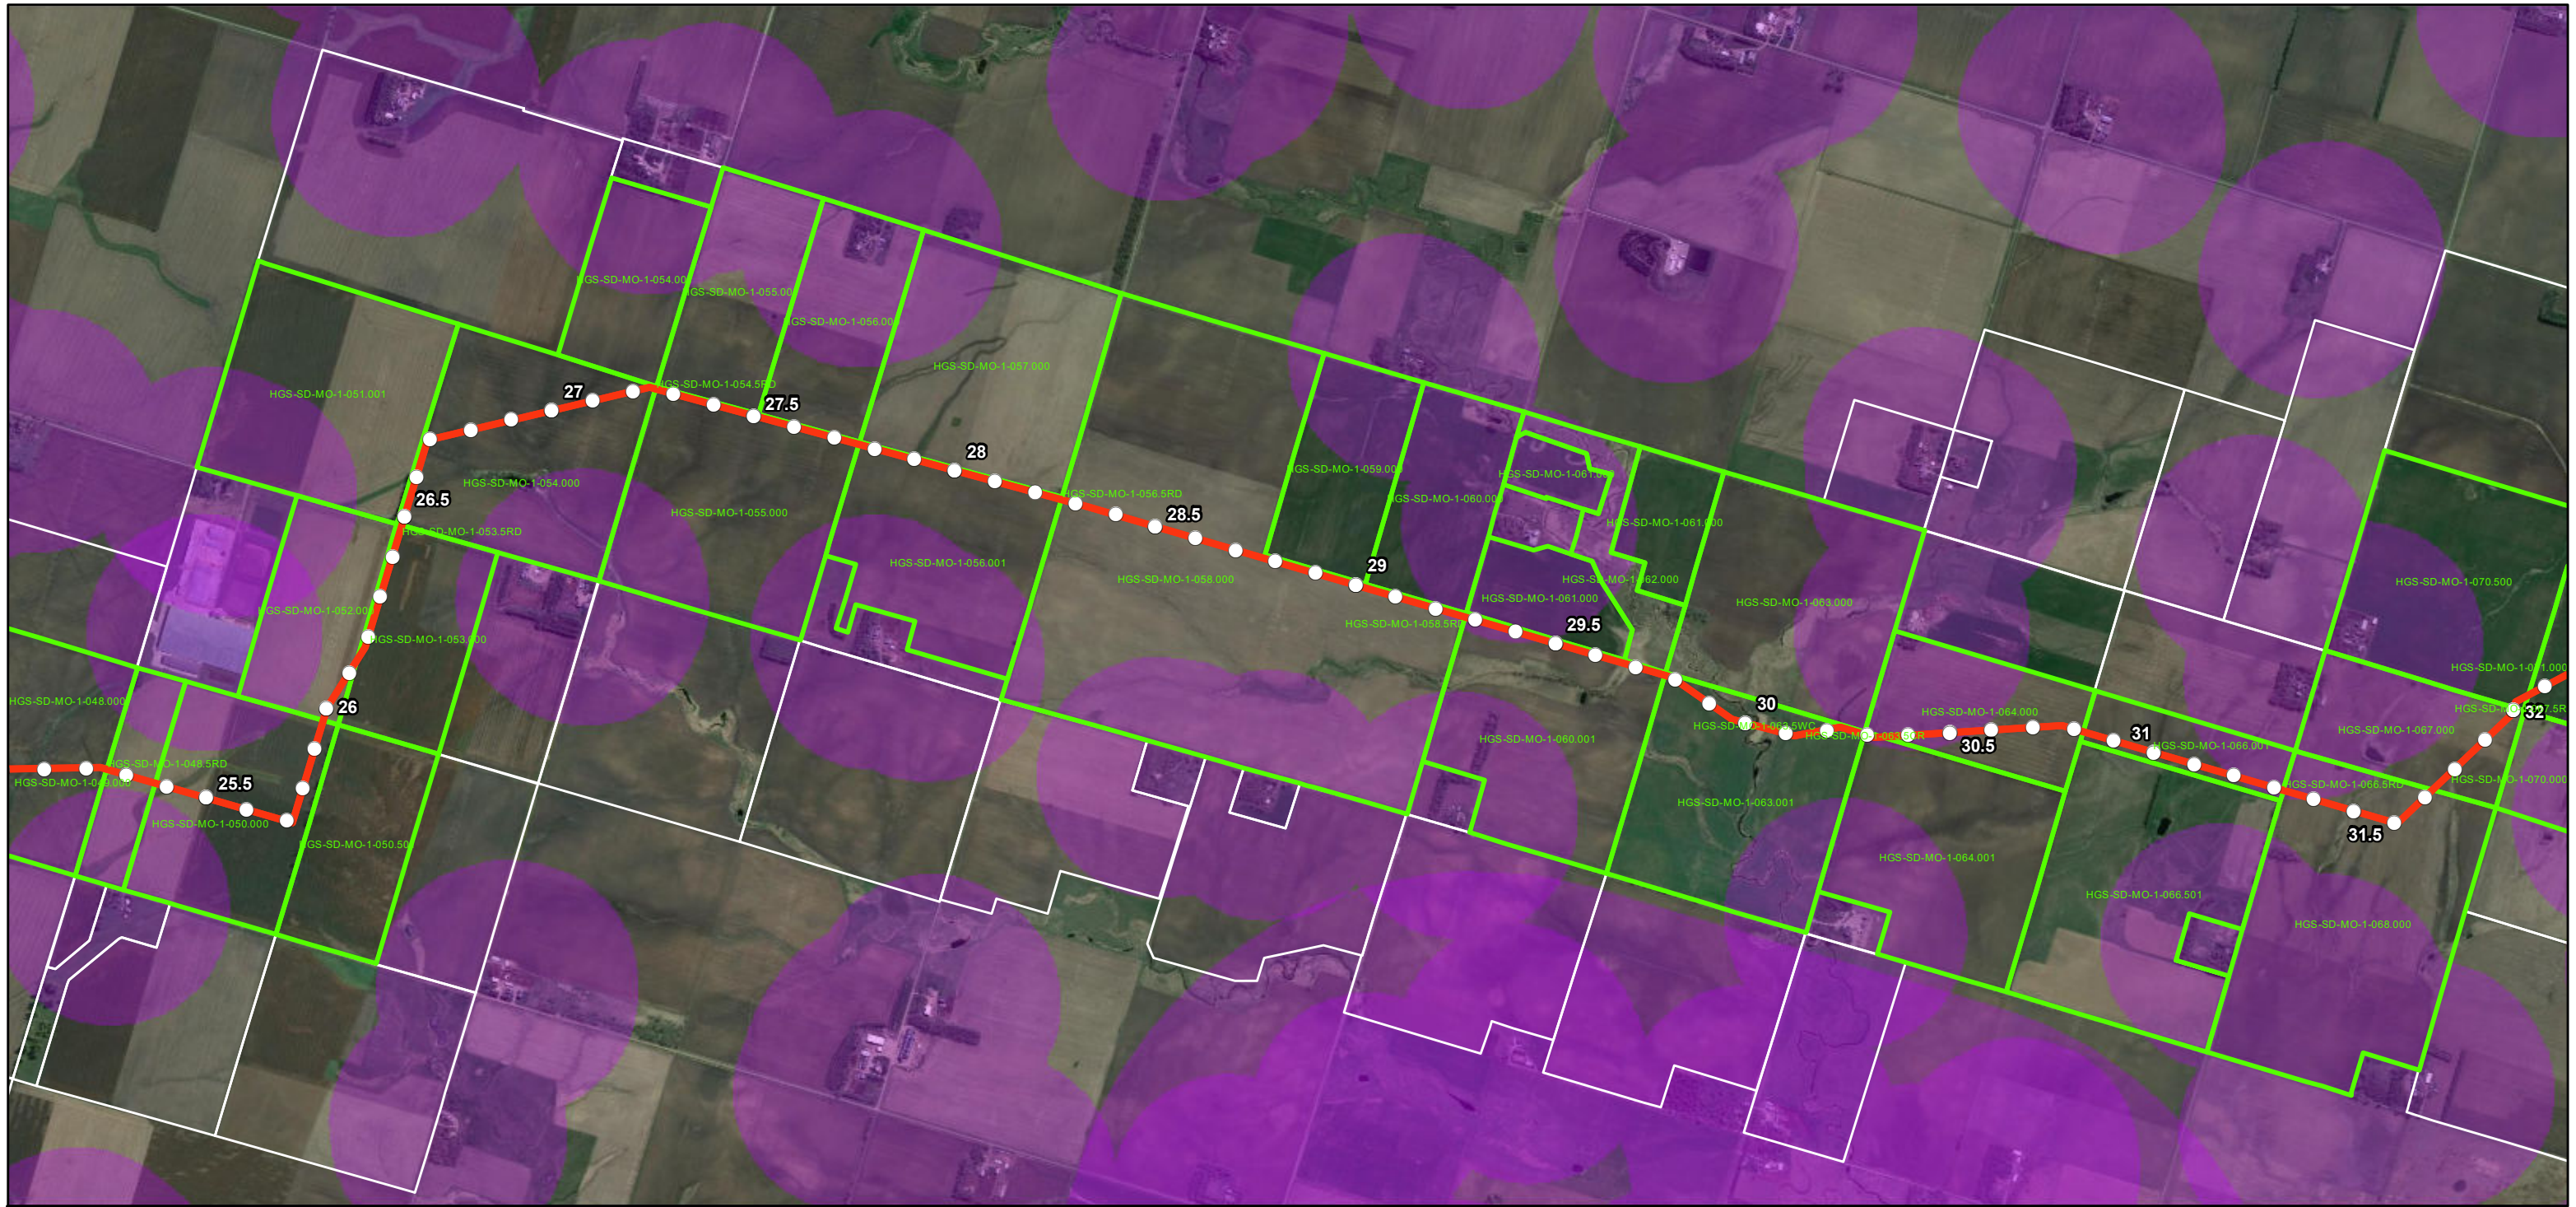

Milepost	County Ordinance Setback
May 2023 Centerline	County Boundary
Parcel Boundary	State Boundary
Corridor Parcel Boundary	

0 1,500 3,000 Feet

Aerial Map
Heartland Greenway Pipeline System
Navigator Heartland Greenway, LLC
Moody County, South Dakota

Aerial Map
Heartland Greenway Pipeline System
Navigator Heartland Greenway, LLC
Moody County, South Dakota

Page 2 of 9	Scale: 1:24,000
NAD 83 UTM 15N ft	Date: August 2023

Milepost	County Ordinance Setback
May 2023 Centerline	County Boundary
Parcel Boundary	State Boundary
Corridor Parcel Boundary	

0 1,500 3,000 Feet

Aerial Map
Heartland Greenway Pipeline System
Navigator Heartland Greenway, LLC
Moody County, South Dakota

Page 3 of 9	Scale: 1:24,000
NAD 83 UTM 15N ft	Date: August 2023

Milepost	County Ordinance Setback
May 2023 Centerline	County Boundary
Parcel Boundary	State Boundary
Corridor Parcel Boundary	

Milepost	County Ordinance Setback
May 2023 Centerline	County Boundary
Parcel Boundary	State Boundary
Corridor Parcel Boundary	

0 1,500 3,000 Feet

Aerial Map
Heartland Greenway Pipeline System
Navigator Heartland Greenway, LLC
Minnehaha County, South Dakota