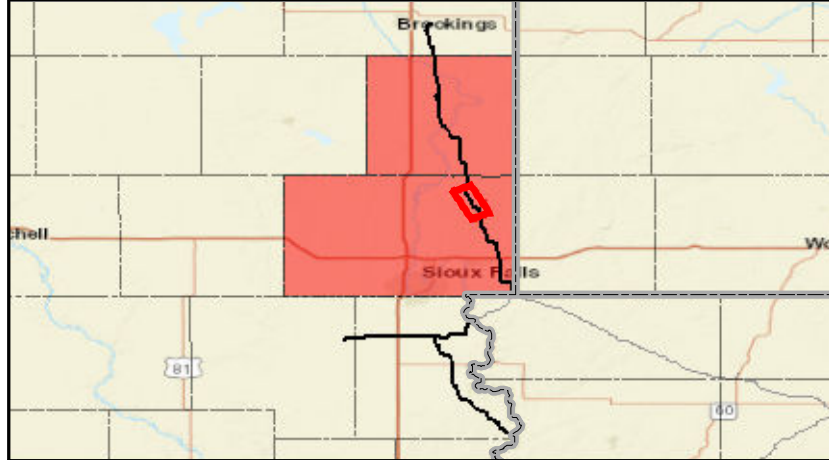

0 1,500 3,000 Feet

Aerial Map
Heartland Greenway Pipeline System
Navigator Heartland Greenway, LLC
Moody County, South Dakota

Page 4 of 9	Scale: 1:24,000
NAD 83 UTM 15N ft	Date: August 2023

	Milepost		County Ordinance Setback
	May 2023 Centerline		County Boundary
	Parcel Boundary		State Boundary
	Corridor Parcel Boundary		

0 1,500 3,000 Feet

Heartland Greenway

Aerial Map
Heartland Greenway Pipeline System
Navigator Heartland Greenway, LLC
Moody & Minnehaha County, South Dakota

Page 5 of 9	Scale: 1:24,000
NAD 83 UTM 15N ft	Date: August 2023

Milepost	County Ordinance Setback
May 2023 Centerline	County Boundary
Parcel Boundary	State Boundary
Corridor Parcel Boundary	

0 1,500 3,000 Feet

Aerial Map
Heartland Greenway Pipeline System
Navigator Heartland Greenway, LLC
Minnehaha County, South Dakota