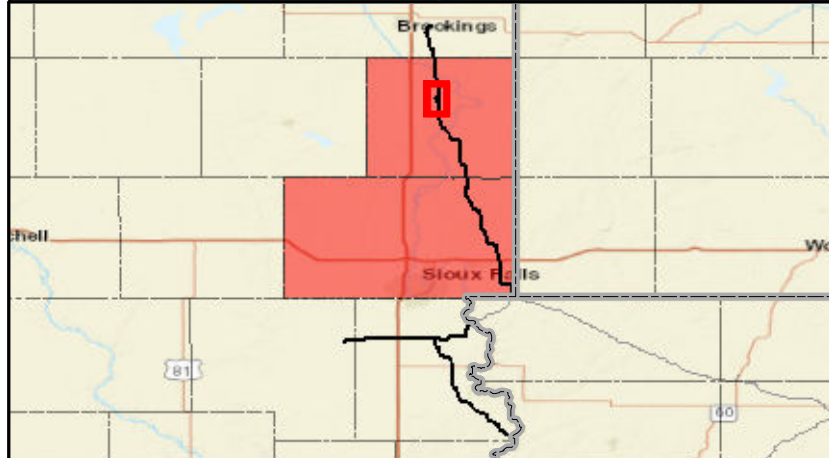

Milepost	County Ordinance Setback
May 2023 Centerline	County Boundary
Parcel Boundary	State Boundary
Corridor Parcel Boundary	

0 1,500 3,000 Feet

Aerial Map
Heartland Greenway Pipeline System
Navigator Heartland Greenway, LLC
Moody County, South Dakota

Page 1 of 9	Scale: 1:24,000
NAD 83 UTM 15N ft	Date: August 2023

Milepost	County Ordinance Setback
May 2023 Centerline	County Boundary
Parcel Boundary	State Boundary
Corridor Parcel Boundary	

0 1,500 3,000 Feet

Aerial Map
Heartland Greenway Pipeline System
Navigator Heartland Greenway, LLC
Moody County, South Dakota

Page 2 of 9	Scale: 1:24,000
NAD 83 UTM 15N ft	Date: August 2023

Milepost	County Ordinance Setback
May 2023 Centerline	County Boundary
Parcel Boundary	State Boundary
Corridor Parcel Boundary	

0 1,500 3,000 Feet

Aerial Map
Heartland Greenway Pipeline System
Navigator Heartland Greenway, LLC
Moody County, South Dakota

Page 3 of 9	Scale: 1:24,000
NAD 83 UTM 15N ft	Date: August 2023

Milepost	County Ordinance Setback
May 2023 Centerline	County Boundary
Parcel Boundary	State Boundary
Corridor Parcel Boundary	