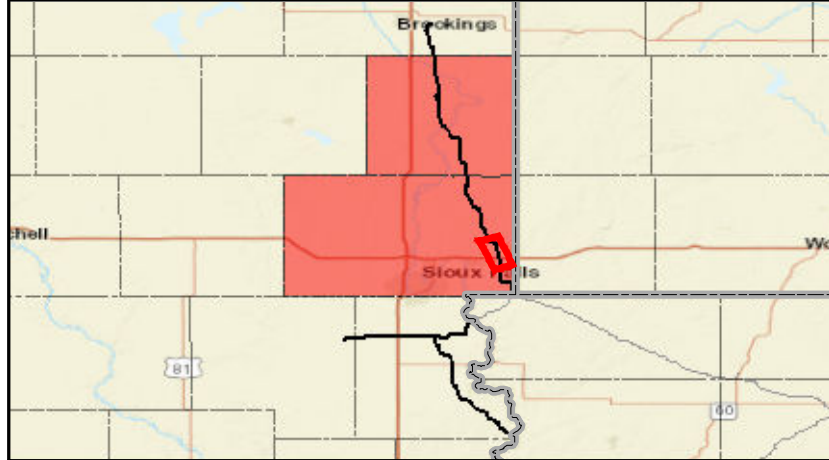

Milepost	County Ordinance Setback
May 2023 Centerline	County Boundary
Parcel Boundary	State Boundary
Corridor Parcel Boundary	

0 1,500 3,000 Feet

Aerial Map
Heartland Greenway Pipeline System
Navigator Heartland Greenway, LLC
Minnehaha County, South Dakota

Page 6 of 9	Scale: 1:24,000
NAD 83 UTM 15N ft	Date: August 2023

Milepost	County Ordinance Setback
May 2023 Centerline	County Boundary
Parcel Boundary	State Boundary
Corridor Parcel Boundary	

0 1,500 3,000 Feet

Aerial Map
Heartland Greenway Pipeline System
Navigator Heartland Greenway, LLC
Minnehaha County, South Dakota

Page 7 of 9	Scale: 1:24,000
NAD 83 UTM 15N ft	Date: August 2023

- Milepost
- May 2023 Centerline
- ▭ Parcel Boundary
- ▭ Corridor Parcel Boundary
- ▭ County Ordinance Setback
- ▭ County Boundary
- ▭ State Boundary