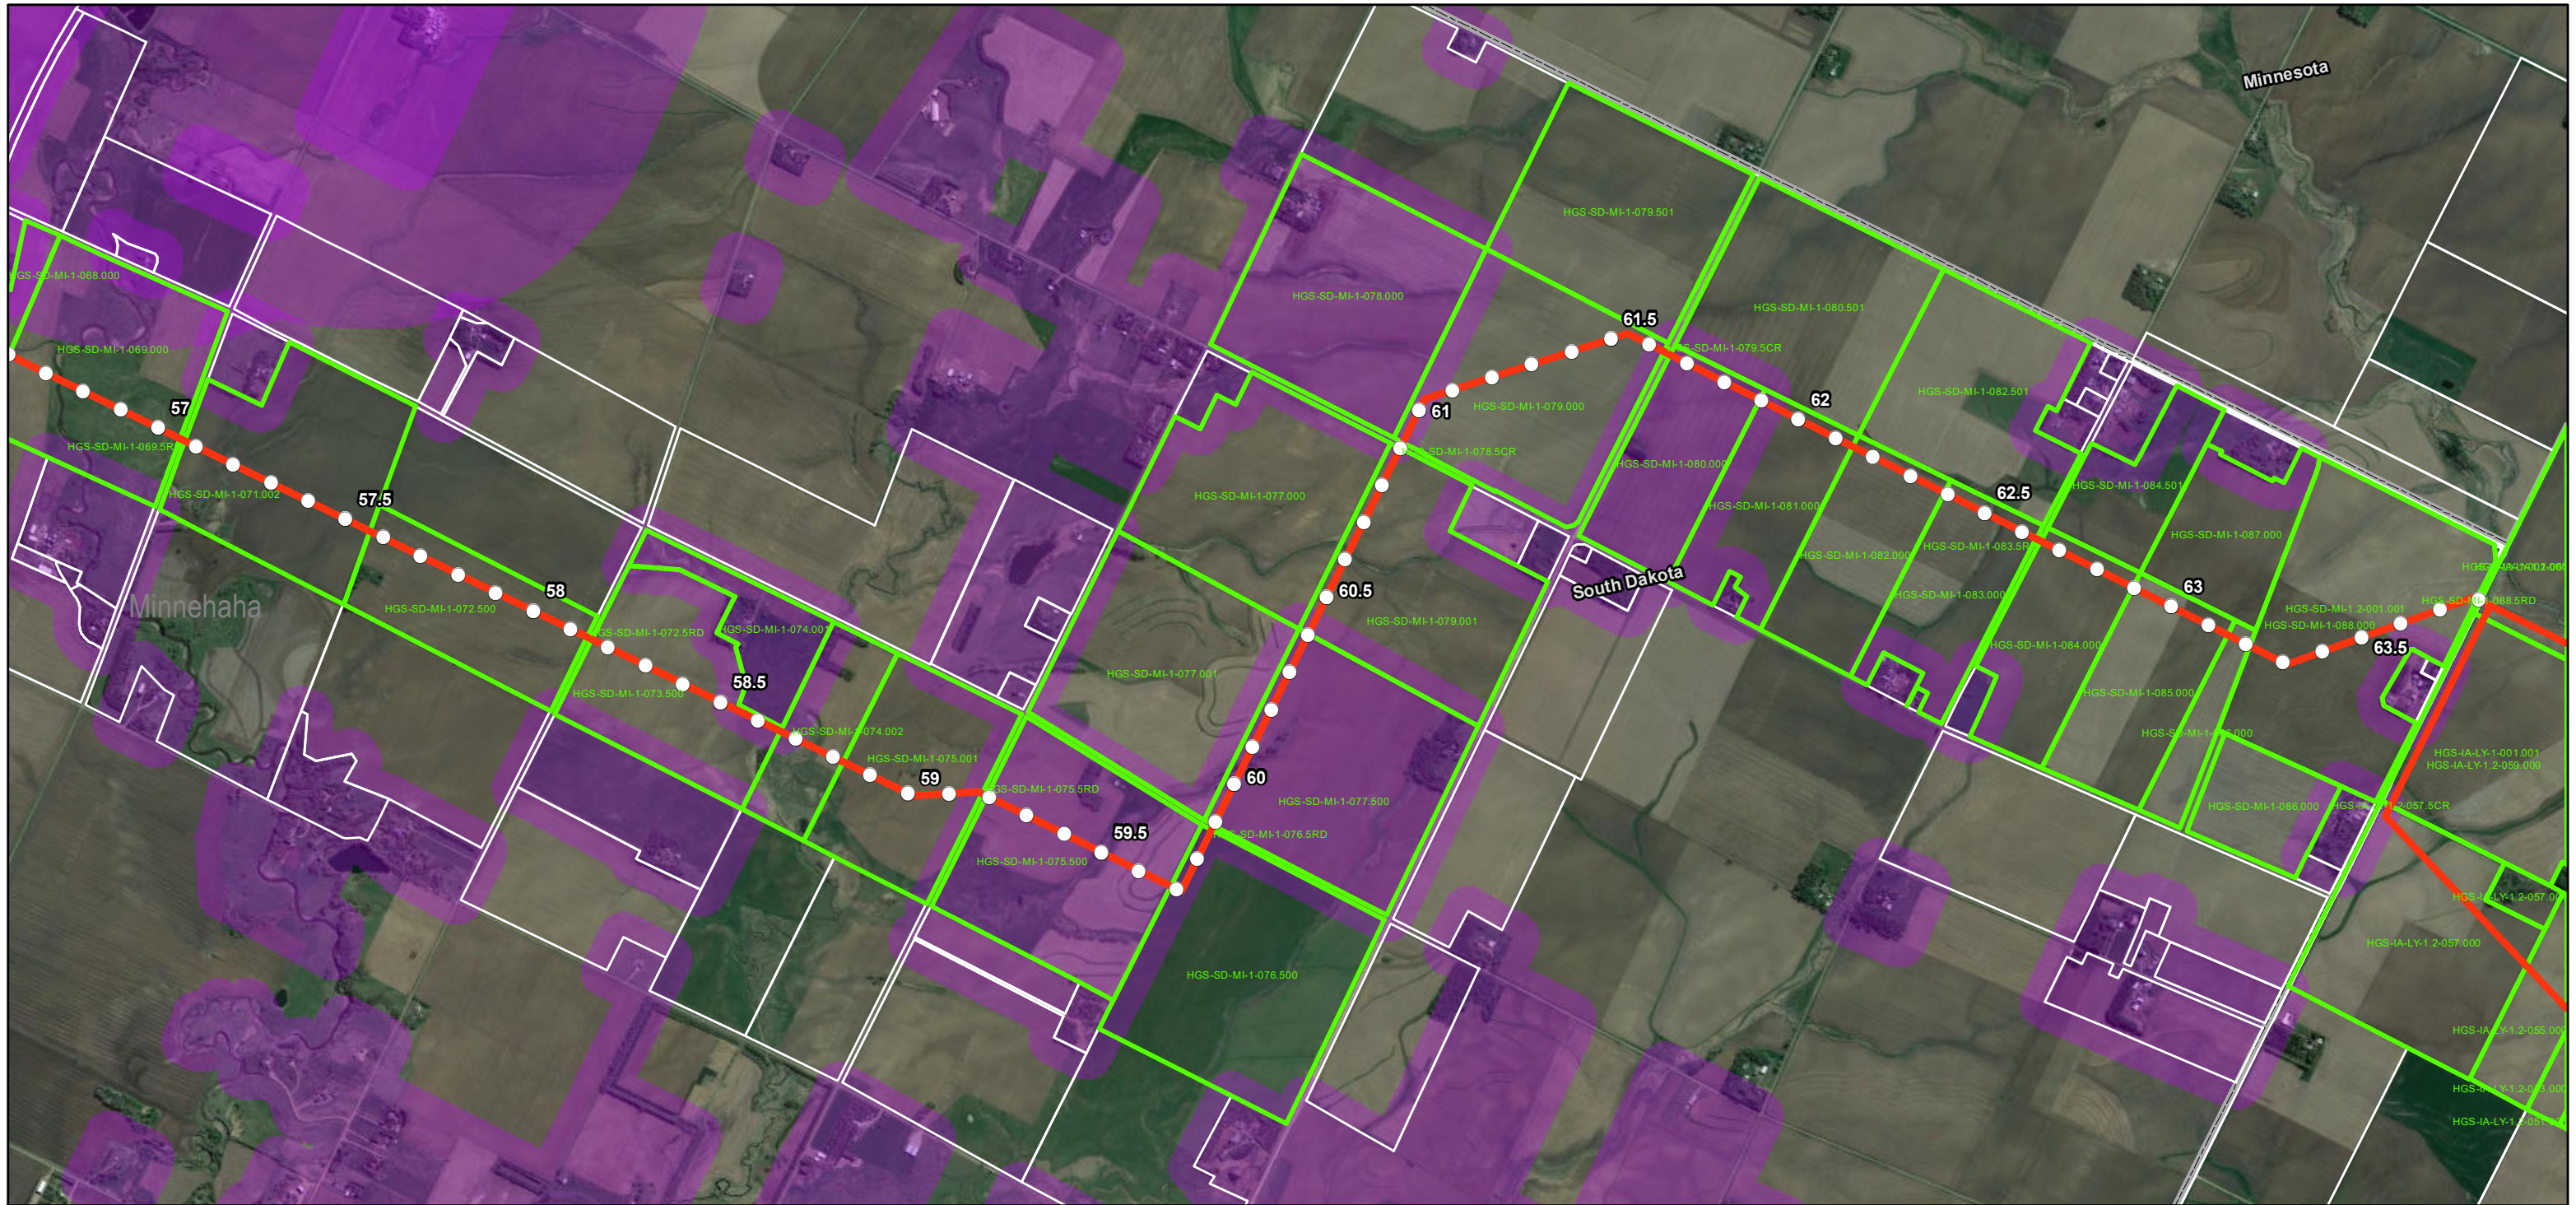

Milepost	County Ordinance Setback
May 2023 Centerline	County Boundary
Parcel Boundary	State Boundary
Corridor Parcel Boundary	

0 1,500 3,000 Feet

Aerial Map
Heartland Greenway Pipeline System
Navigator Heartland Greenway, LLC
Minnehaha County, South Dakota

Aerial Map
Heartland Greenway Pipeline System
Navigator Heartland Greenway, LLC
Minnehaha County, South Dakota

Page 7 of 9	Scale: 1:24,000
NAD 83 UTM 15N ft	Date: August 2023

- Milepost
- May 2023 Centerline
- ▭ Parcel Boundary
- ▭ Corridor Parcel Boundary
- ▭ County Ordinance Setback
- ▭ County Boundary
- ▭ State Boundary

Aerial Map
Heartland Greenway Pipeline System
Navigator Heartland Greenway, LLC
Minnehaha County, South Dakota

Page 8 of 9

Scale: 1:24,000

NAD 83 UTM 15N ft

Date: August 2023

	Milepost		County Ordinance Setback
	May 2023 Centerline		County Boundary
	Parcel Boundary		State Boundary
	Corridor Parcel Boundary		

0 1,500 3,000 Feet

Aerial Map
Heartland Greenway Pipeline System
Navigator Heartland Greenway, LLC
Minnehaha County, South Dakota

Page 9 of 9	Scale: 1:24,000
NAD 83 UTM 15N ft	Date: August 2023