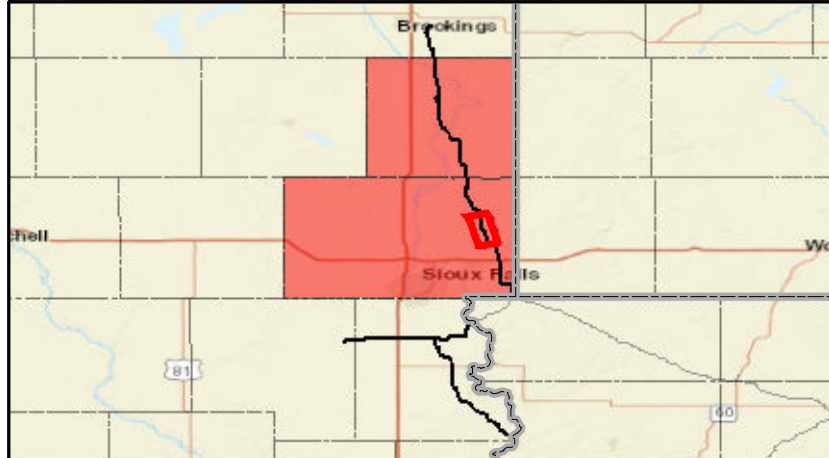

Milepost	County Ordinance Setback
May 2023 Centerline	County Boundary
Parcel Boundary	State Boundary
Corridor Parcel Boundary	

0 1,500 3,000 Feet

Aerial Map
Heartland Greenway Pipeline System
Navigator Heartland Greenway, LLC
Minnehaha County, South Dakota

Page 7 of 9	Scale: 1:24,000
NAD 83 UTM 15N ft	Date: August 2023