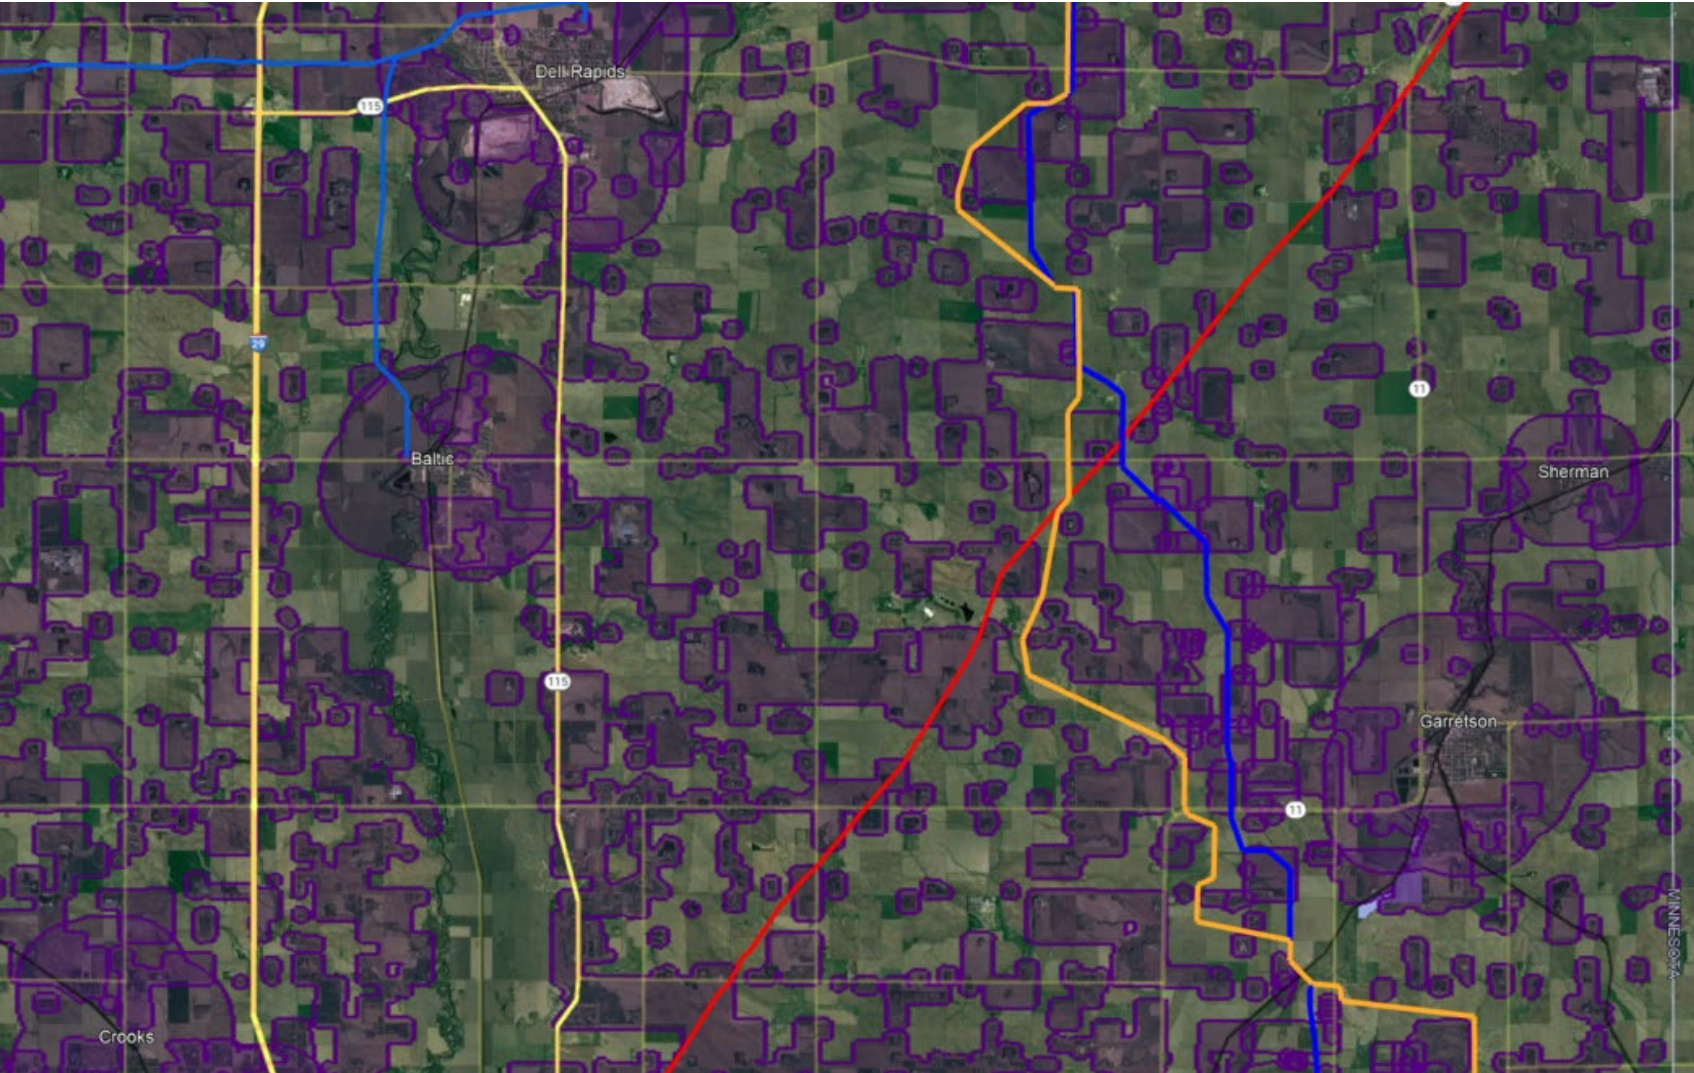

SIoux FALLS, MINNEHAHA COUNTY

EXHIBIT N72

T101N, R 51W, S34

Northern Natural Gas Co Transmission Pipeline

R.F. Pettigrew Elementary School

Southern Vistas Park

SIoux FALLS, MINNEHAHA COUNTY

EXHIBIT N72

National Pipeline Mapping System Existing Pipelines

NORTHEAST MINNEHAHA COUNTY

EXHIBIT N72

	Natural Gas Pipelines		Hazardous Liquid Pipelines
	Application Route		Alternative Route

NORTHEAST MINNEHAHA COUNTY

EXHIBIT N72