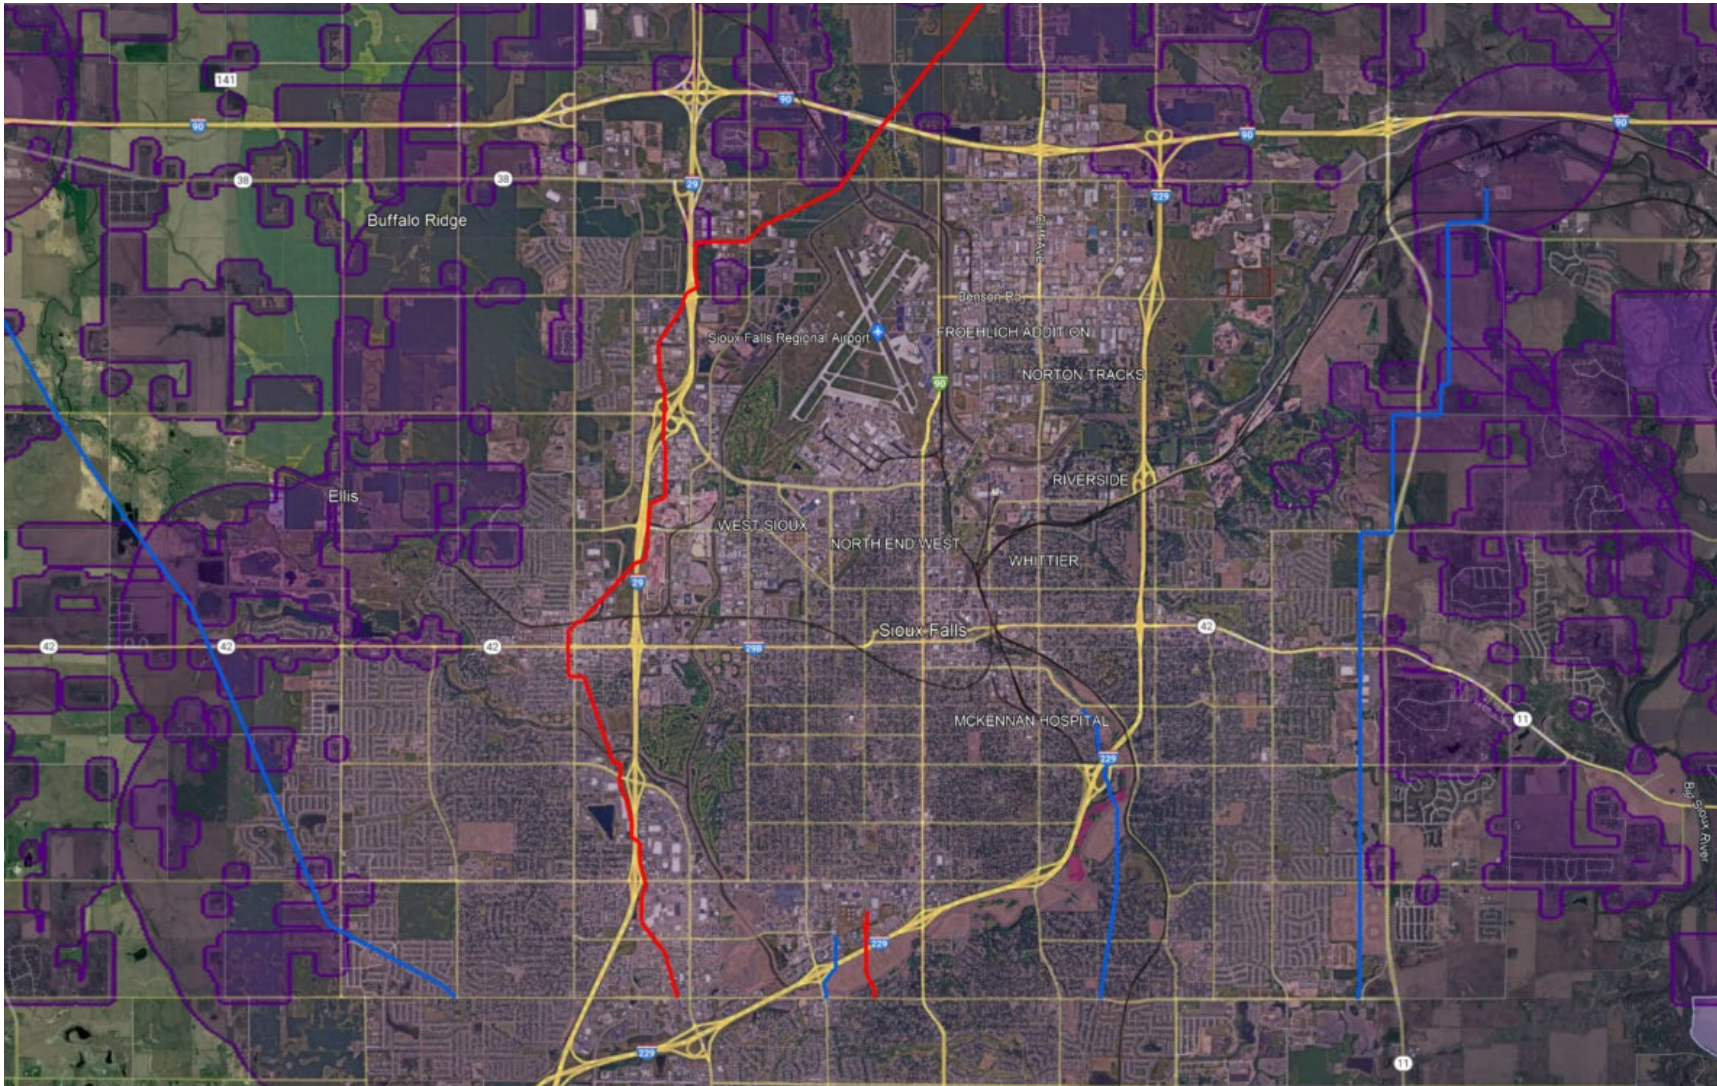

SIoux FALLS, MINNEHAHA COUNTY

EXHIBIT N72

T101N, R 51W, S34

Northern Natural Gas Co Transmission Pipeline

R.F. Pettigrew Elementary School

Southern Vistas Park

SIoux FALLS, MINNEHAHA COUNTY

EXHIBIT N72

National Pipeline Mapping System Existing Pipelines

NORTHEAST MINNEHAHA COUNTY

EXHIBIT N72

	Natural Gas Pipelines		Hazardous Liquid Pipelines
	Application Route		Alternative Route

NORTHEAST MINNEHAHA COUNTY