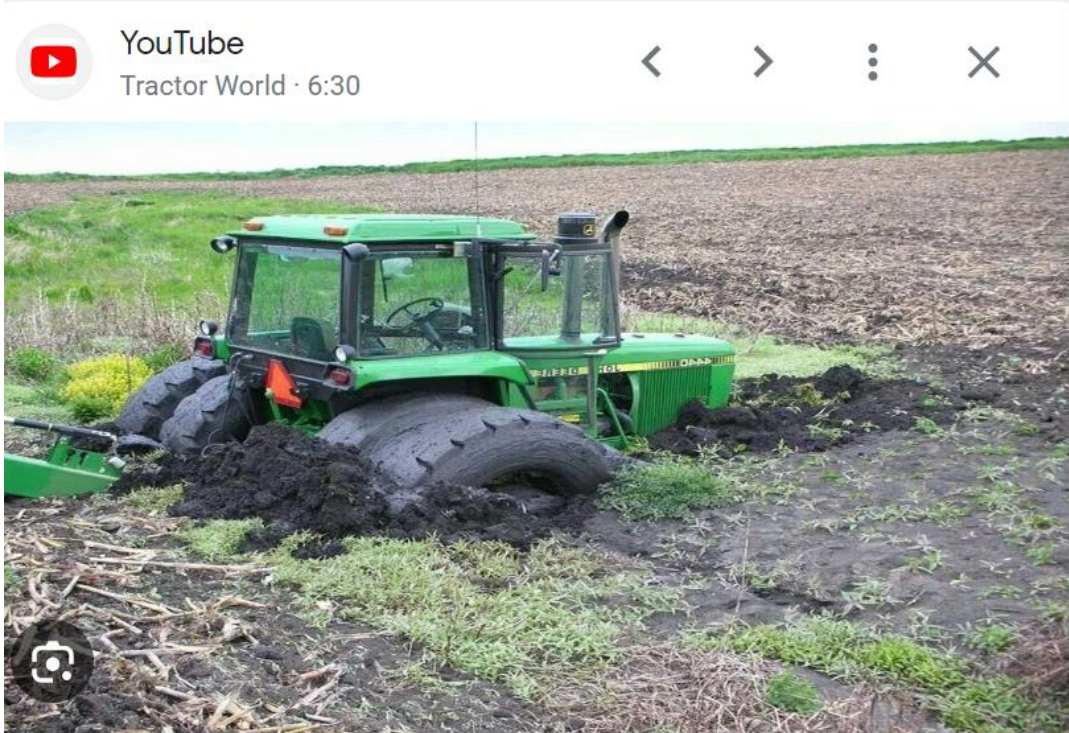

stuck tractor photos

< All **Images** Videos Shopping News : More

Tools

SafeSearch

AGDAILY
gets stuck deep in South Dakota mud ...

YouTube
620 HP TRACTOR STUCK! - YouTube

YouTube
Tractors Stuck in Mud | Tractor Engine ...

Pinterest
50 Stuck in mud ide...

YouTube
Tractors Stuck in Mud 2020 - YouTube

Facebook
The Worst Tractor Stuck Pictures on the ...

Bingham Family Vin...
Tractors in the Mud...

Tractors Stuck in Mud 2020

[Watch](#)

Uploaded: Jul 24, 2020

9.13M Views · 33K Likes

This video features Tractors Stuck in Mud 2020 compilation If you wanna see best of tractors stuck in mud watch this video and if you like the video hit the like button.

10 pages 6 image sizes Sort: Oldest first

	Kinze 5020 John Deere 5020 John Deere Pinterest Tractor, Farming ... Pinterest 236 x 177 - 15 kB - jpeg	Dec 31, 2000
	14 best 4 wheeler images on Pinterest Quad bike, Wheels and Atvs Pinterest 736 x 552 - 134 kB - jpeg	Dec 16, 2014
	John Deere Quad Track John Deere equipment Pinterest John deere ... Pinterest 236 x 177 - 14 kB - jpeg	Jan 5, 2015
	Nice JOHN DEERE 4440 Buried in the mud. FAILS Pinterest Tractor ... Pinterest 960 x 720 - 209 kB - jpeg	Jun 14, 2016
	Pin on Sayings Pinterest 736 x 552 - 138 kB - jpeg	Dec 28, 2016
	Pin on Photography Pinterest 500 x 253 - 50 kB - jpeg	Aug 10, 2017
	Encajado hasta el eje y más Landwirtschaft, Antike traktoren, Traktoren www.pinterest.es 556 x 417 - 73 kB - jpeg	Nov 14, 2017
	Pin on atuck www.pinterest.jp 960 x 720 - 210 kB - jpeg	Aug 16, 2018
	Saw this pic on FB or stuck tractor in MS. TigerDroppings.com www.tigerdroppings.com 640 x 1138 - 65 kB - jpeg	May 9, 2019
	Country Life At Its Best gazillions.com 960 x 720 - 294 kB - jpeg	Nov 19, 2021