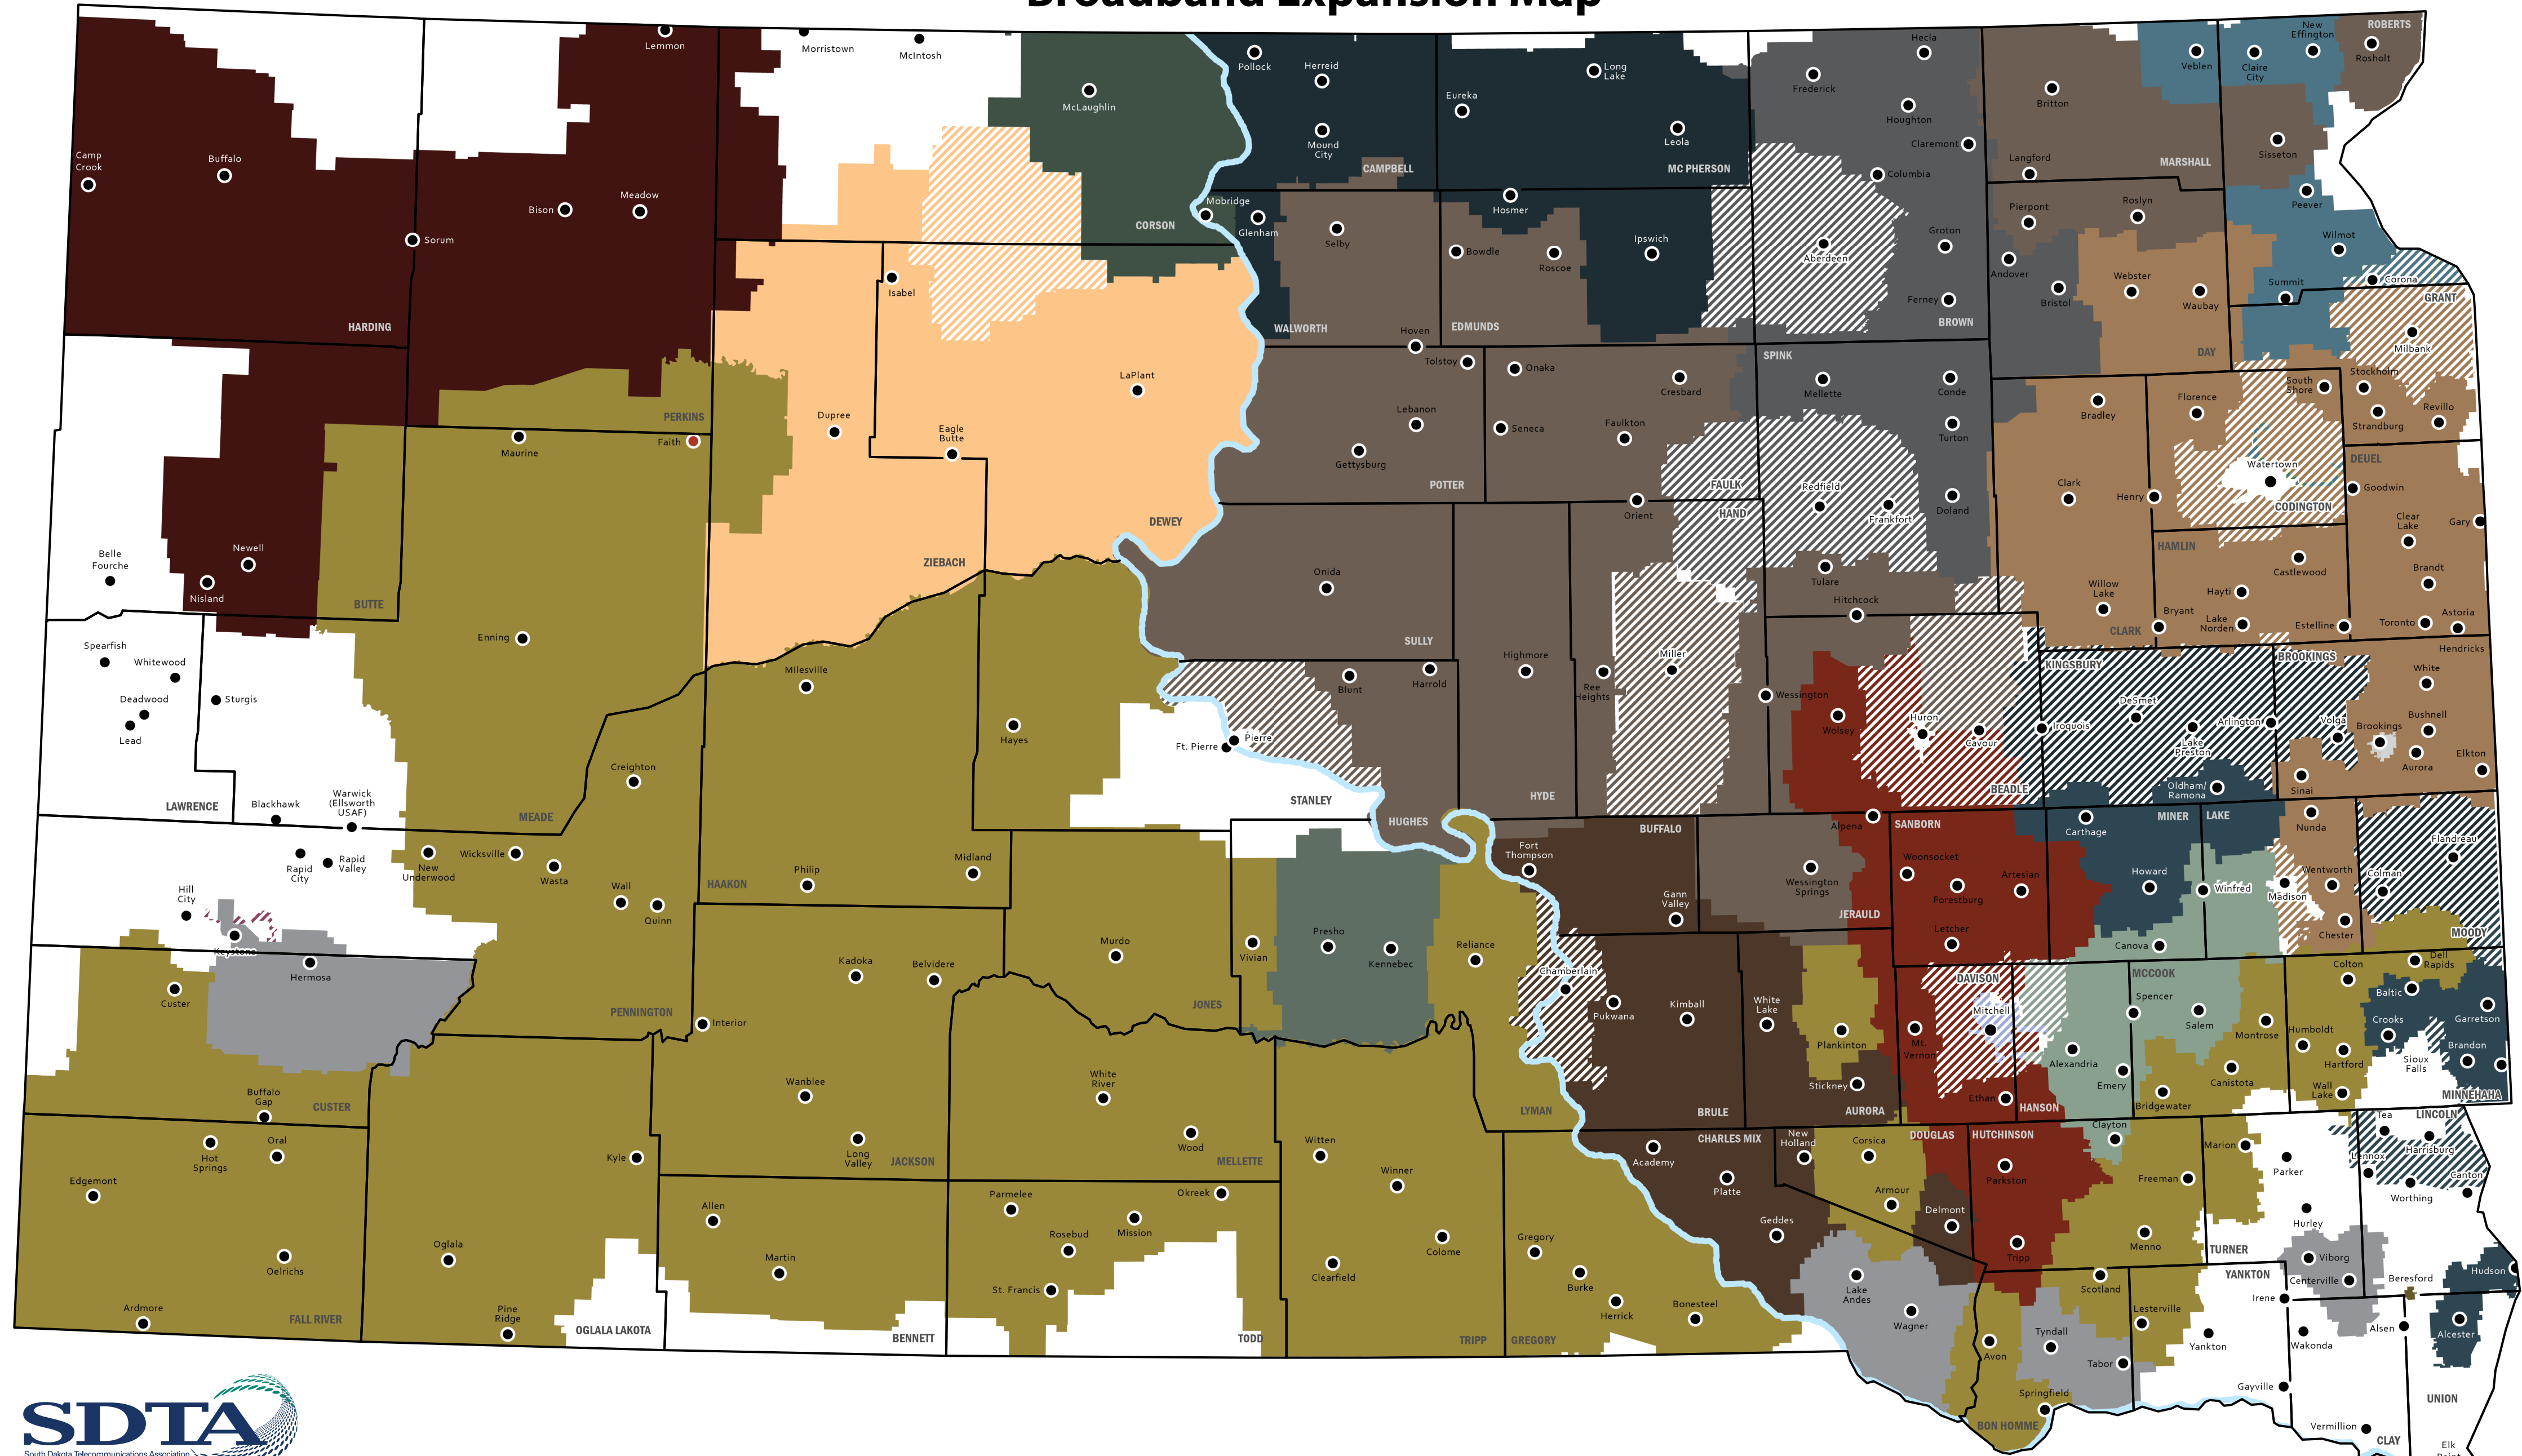

South Dakota Telecommunications Companies Broadband Expansion Map

- | | | | | | | | |
|--|-------------------------------------------------------------|--|--------------------------------------------------------|--|------------------------------------------------|--|-------------------------------------------------------|
| | Alliance Communications Cooperative - Garretson | | Golden West Telecommunications - Wall | | Mitchell Telecom | | TrioTel Communications - Salem |
| | Beresford Municipal Telephone - Beresford | | Interstate Telecommunications Cooperative - Clear Lake | | Mt. Rushmore Telephone | | Valley Telecommunications Cooperative - Herreid |
| | Cheyenne River Sioux Tribe Telephone Authority -Eagle Butte | | James Valley Telecommunications - Groton | | RC Technologies - New Effington | | Venture Communications Cooperative - Highmore |
| | Faith Municipal Telephone Company - Faith | | Kennebec Telephone Company - Kennebec | | Santel Communications Cooperative - Woonsocket | | West River Cooperative Telephone Company - Bison |
| | Fort Randall Telephone Company - Wagner | | Midstate Communications - Kimball | | Swiftel Communications - Brookings | | West River Telecommunications Cooperative - Hazen, ND |

Indicates Territory Growth